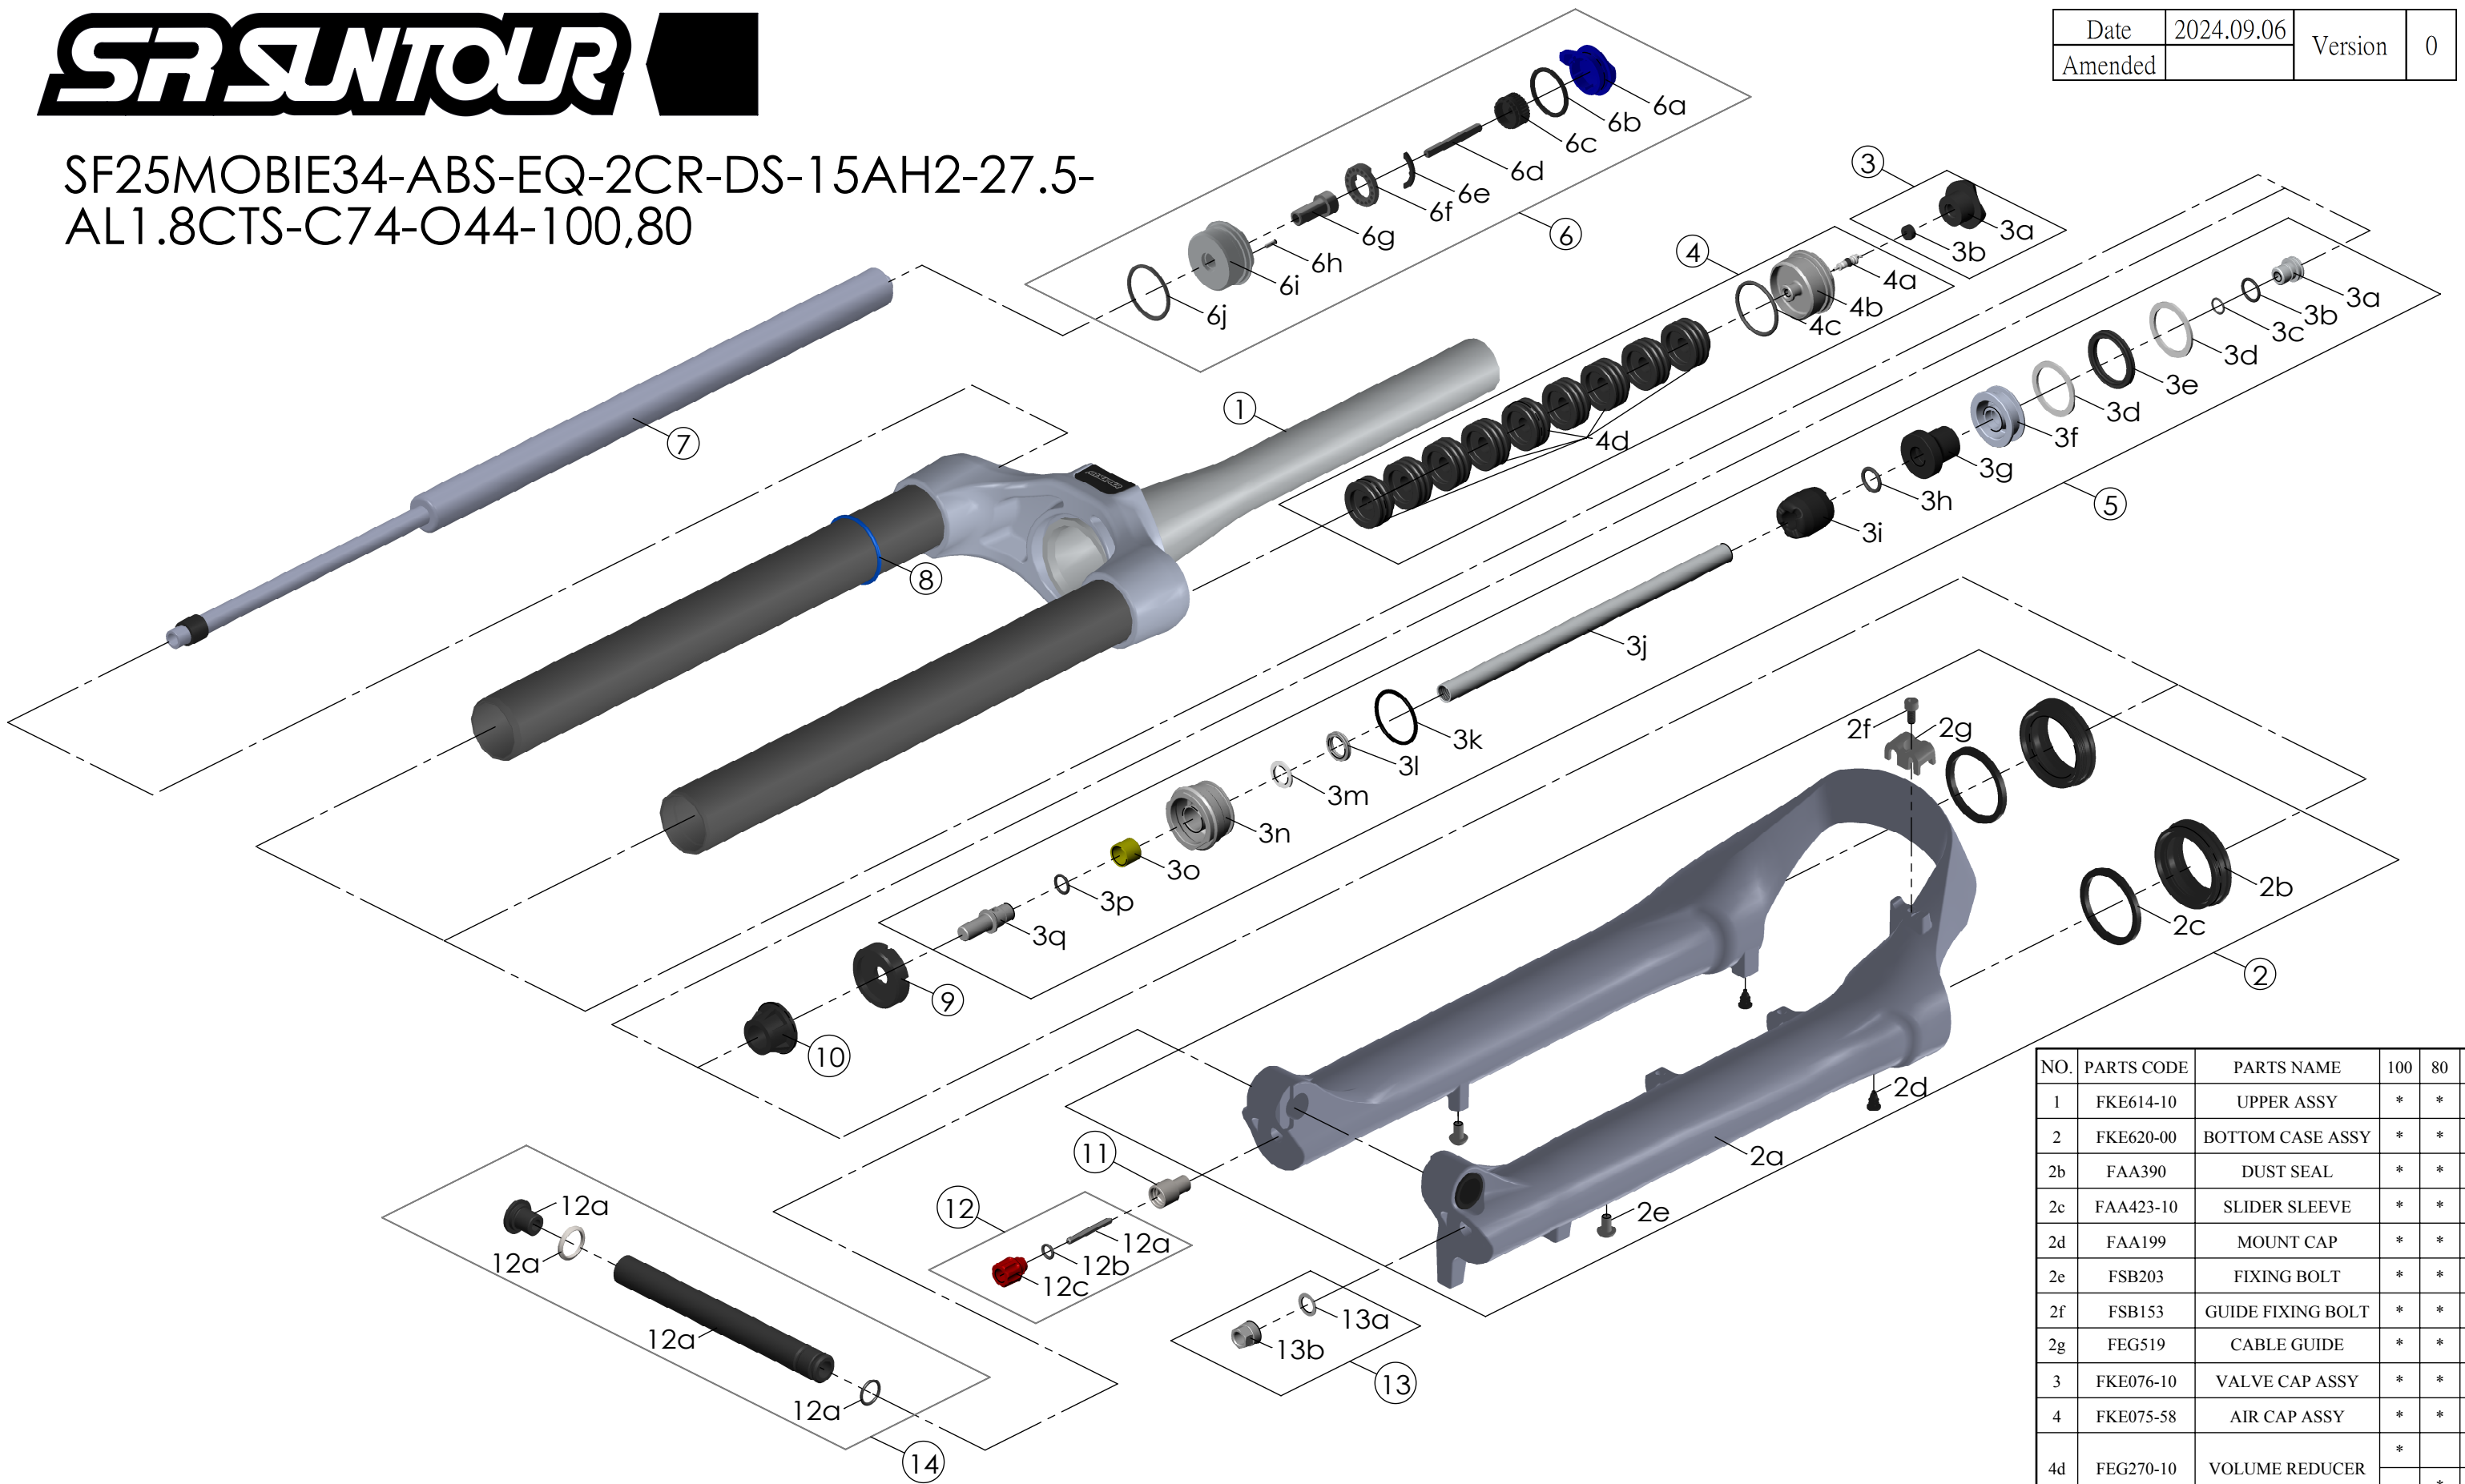

SF25MOBIE34-ABS-EQ-2CR-DS-15AH2-27.5-
AL1.8CTS-C74-O44-100,80

Date	2024.09.06	Version	0
Amended			

NO.	PARTS CODE	PARTS NAME	100	80	QT
1	FKE614-10	UPPER ASSY	*	*	1
2	FKE620-00	BOTTOM CASE ASSY	*	*	1
2b	FAA390	DUST SEAL	*	*	2
2c	FAA423-10	SLIDER SLEEVE	*	*	2
2d	FAA199	MOUNT CAP	*	*	2
2e	FSB203	FIXING BOLT	*	*	2
2f	FSB153	GUIDE FIXING BOLT	*	*	1
2g	FEG519	CABLE GUIDE	*	*	1
3	FKE076-10	VALVE CAP ASSY	*	*	1
4	FKE075-58	AIR CAP ASSY	*	*	1
4d	FEG270-10	VOLUME REDUCER	*		7
				*	9
5	FKE577-17	SUPPORT TUBE ASSY	*		1
	FKE577-27			*	1
6	FKE526-27	2CR TOP CAP ASSY	*	*	1
7	FUN200-00	LO-R UNIT	*	*	1
8	FAA397-30	O RING	*	*	1
9	FEP687-10	BOTTOM BUMPER	*	*	1
10	FEG242-10	BOTTOM STOPPER	*	*	1

NO.	PARTS CODE	PARTS NAME	100	80	QT
11	FSB058	DAMPER FIXING BOLT	*	*	1
12	FKA004-30	REBOUND KNOB ASSY	*	*	1
13	FKA063-03	FIXING NUT SET	*	*	1
14	FKA117-00	15AH2-110 AXLE SET	*	*	1