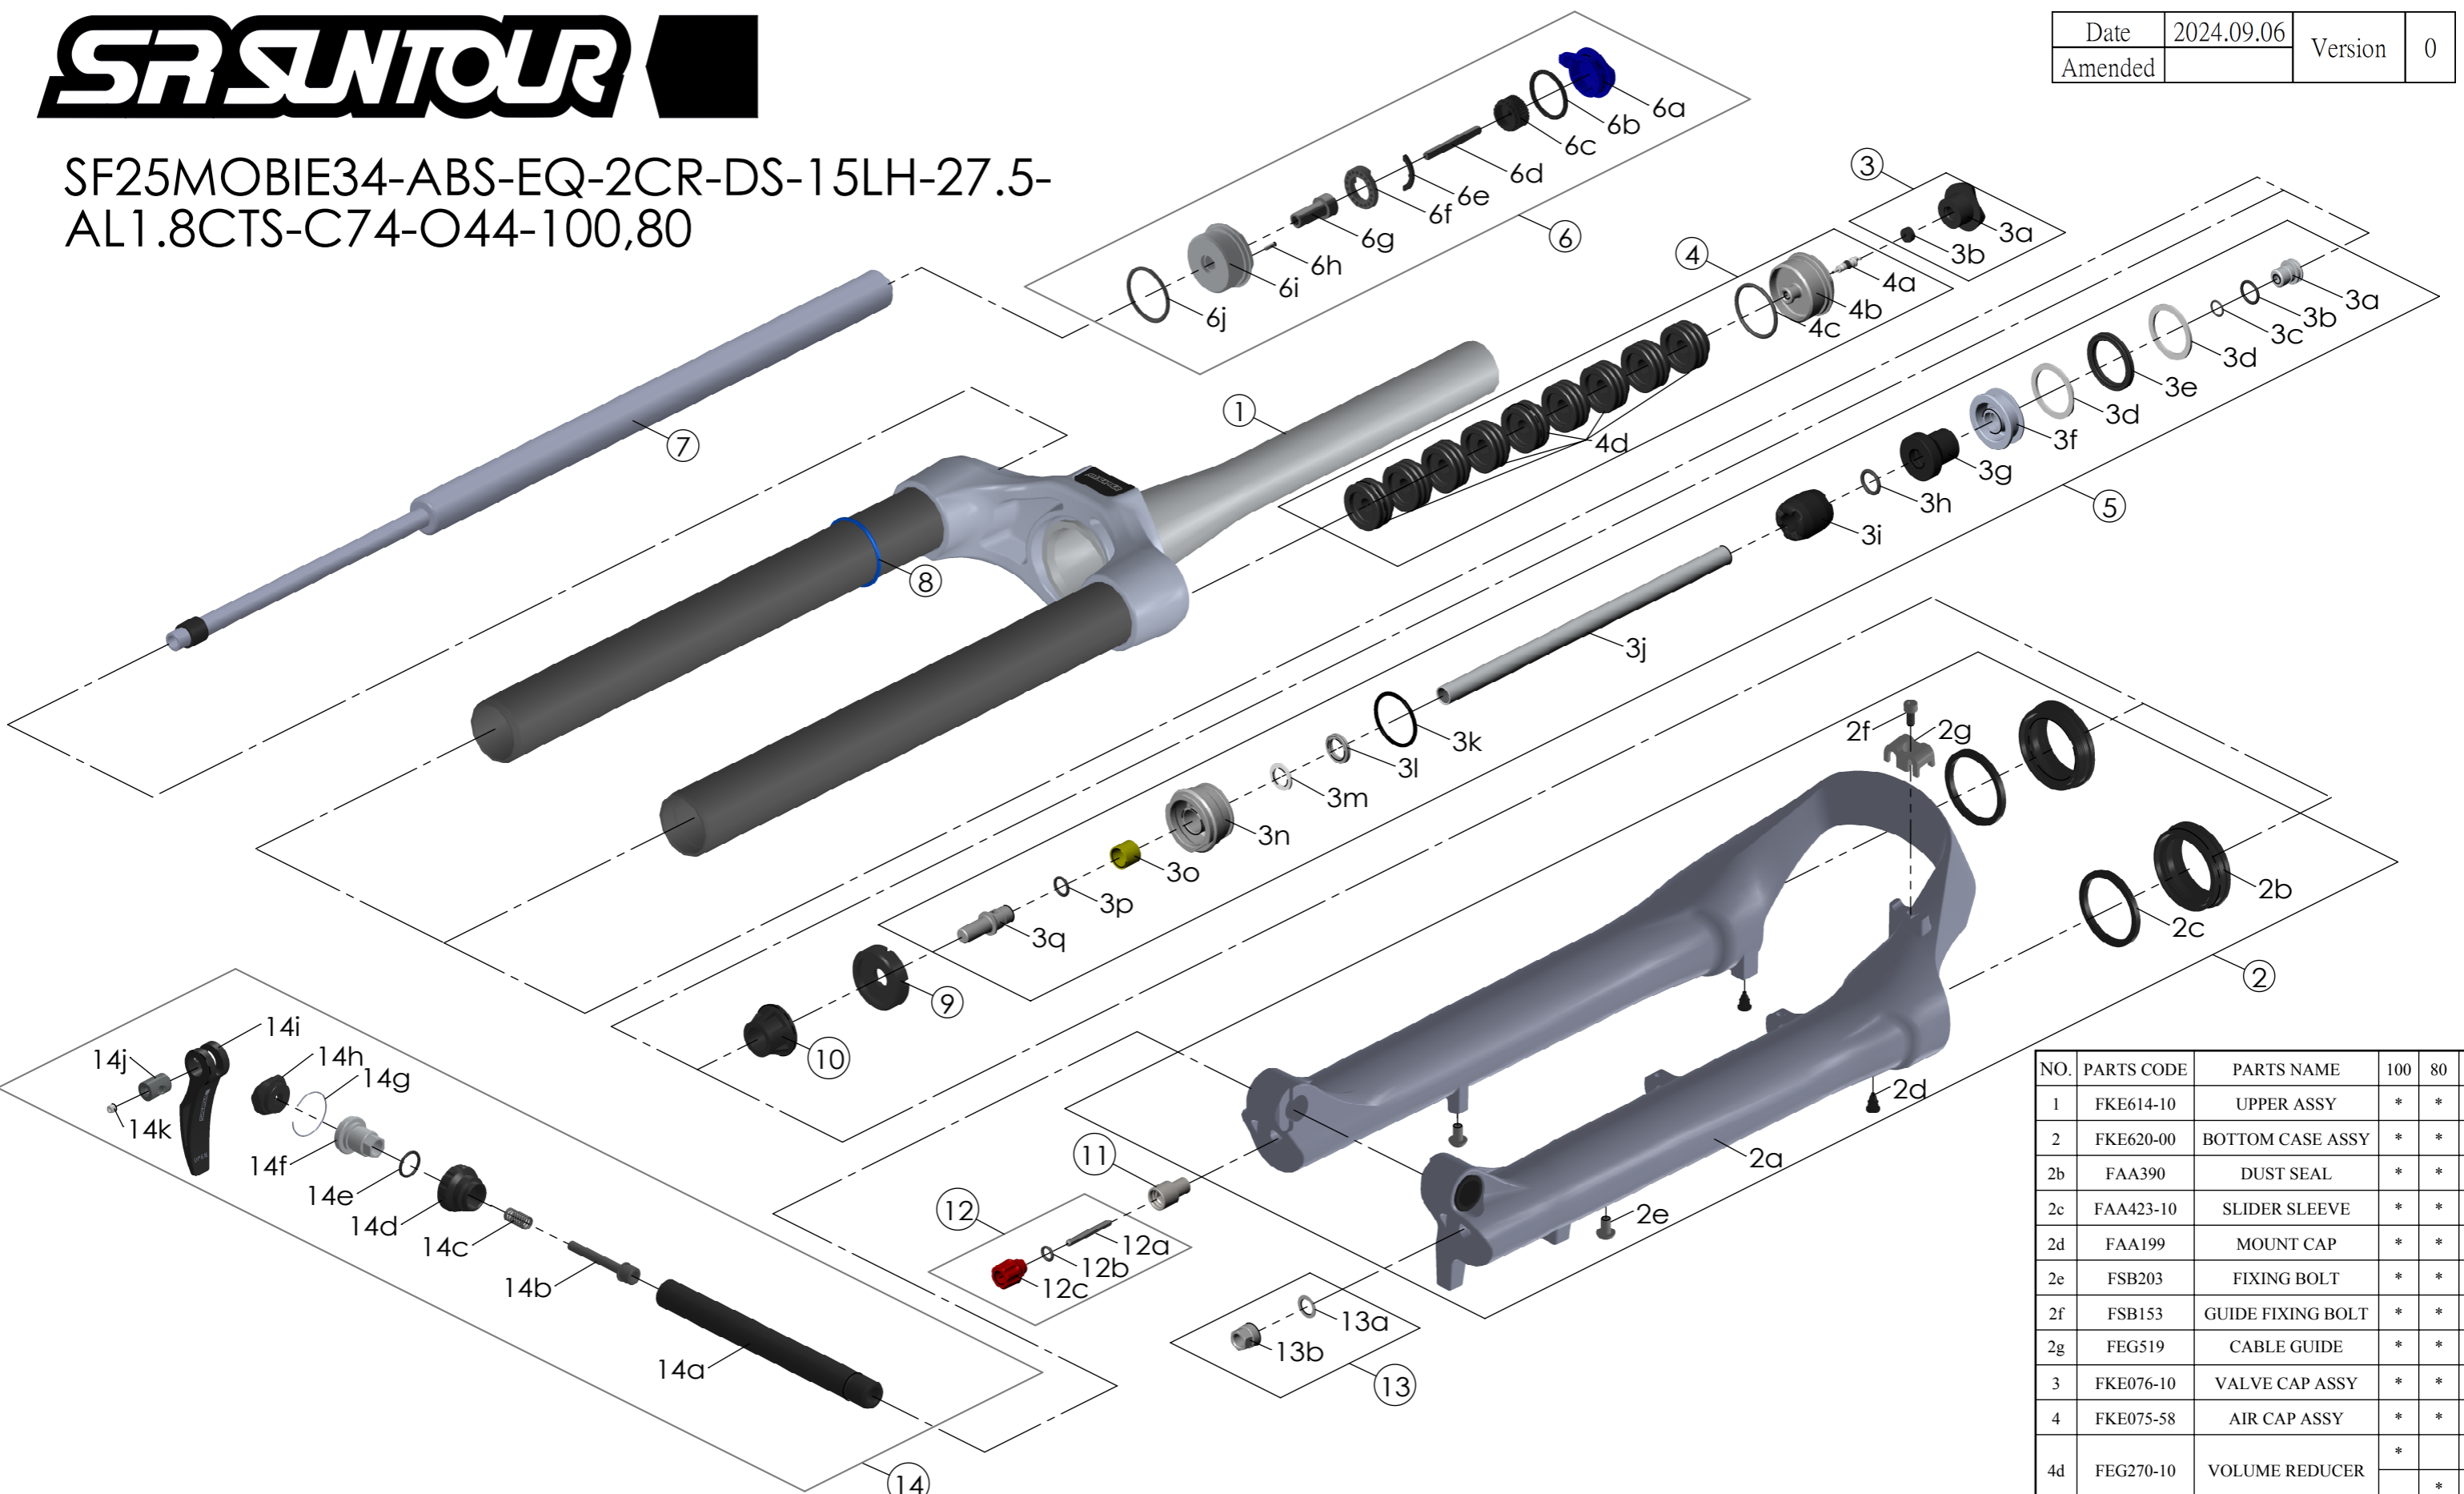

SF25MOBIE34-ABS-EQ-2CR-DS-15LH-27.5-
AL1.8CTS-C74-O44-100,80

Date	2024.09.06	Version	0
Amended			

NO.	PARTS CODE	PARTS NAME	100	80	QT
1	FKE614-10	UPPER ASSY	*	*	1
2	FKE620-00	BOTTOM CASE ASSY	*	*	1
2b	FAA390	DUST SEAL	*	*	2
2c	FAA423-10	SLIDER SLEEVE	*	*	2
2d	FAA199	MOUNT CAP	*	*	2
2e	FSB203	FIXING BOLT	*	*	2
2f	FSB153	GUIDE FIXING BOLT	*	*	1
2g	FEG519	CABLE GUIDE	*	*	1
3	FKE076-10	VALVE CAP ASSY	*	*	1
4	FKE075-58	AIR CAP ASSY	*	*	1
4d	FEG270-10	VOLUME REDUCER	*		7
				*	9
5	FKE577-17	SUPPORT TUBE ASSY	*		1
	FKE577-27			*	1
6	FKE526-27	2CR TOP CAP ASSY	*	*	1
7	FUN200-00	LO-R UNIT	*	*	1
8	FAA397-30	O RING	*	*	1
9	FEP687-10	BOTTOM BUMPER	*	*	1
10	FEG242-10	BOTTOM STOPPER	*	*	1

NO.	PARTS CODE	PARTS NAME	100	80	QT
11	FSB058	DAMPER FIXING BOLT	*	*	1
12	FKA004-30	REBOUND KNOB ASSY	*	*	1
13	FKA063-03	FIXING NUT SET	*	*	1
14	FKA116-02	15LH-110 AXLE SET	*	*	1