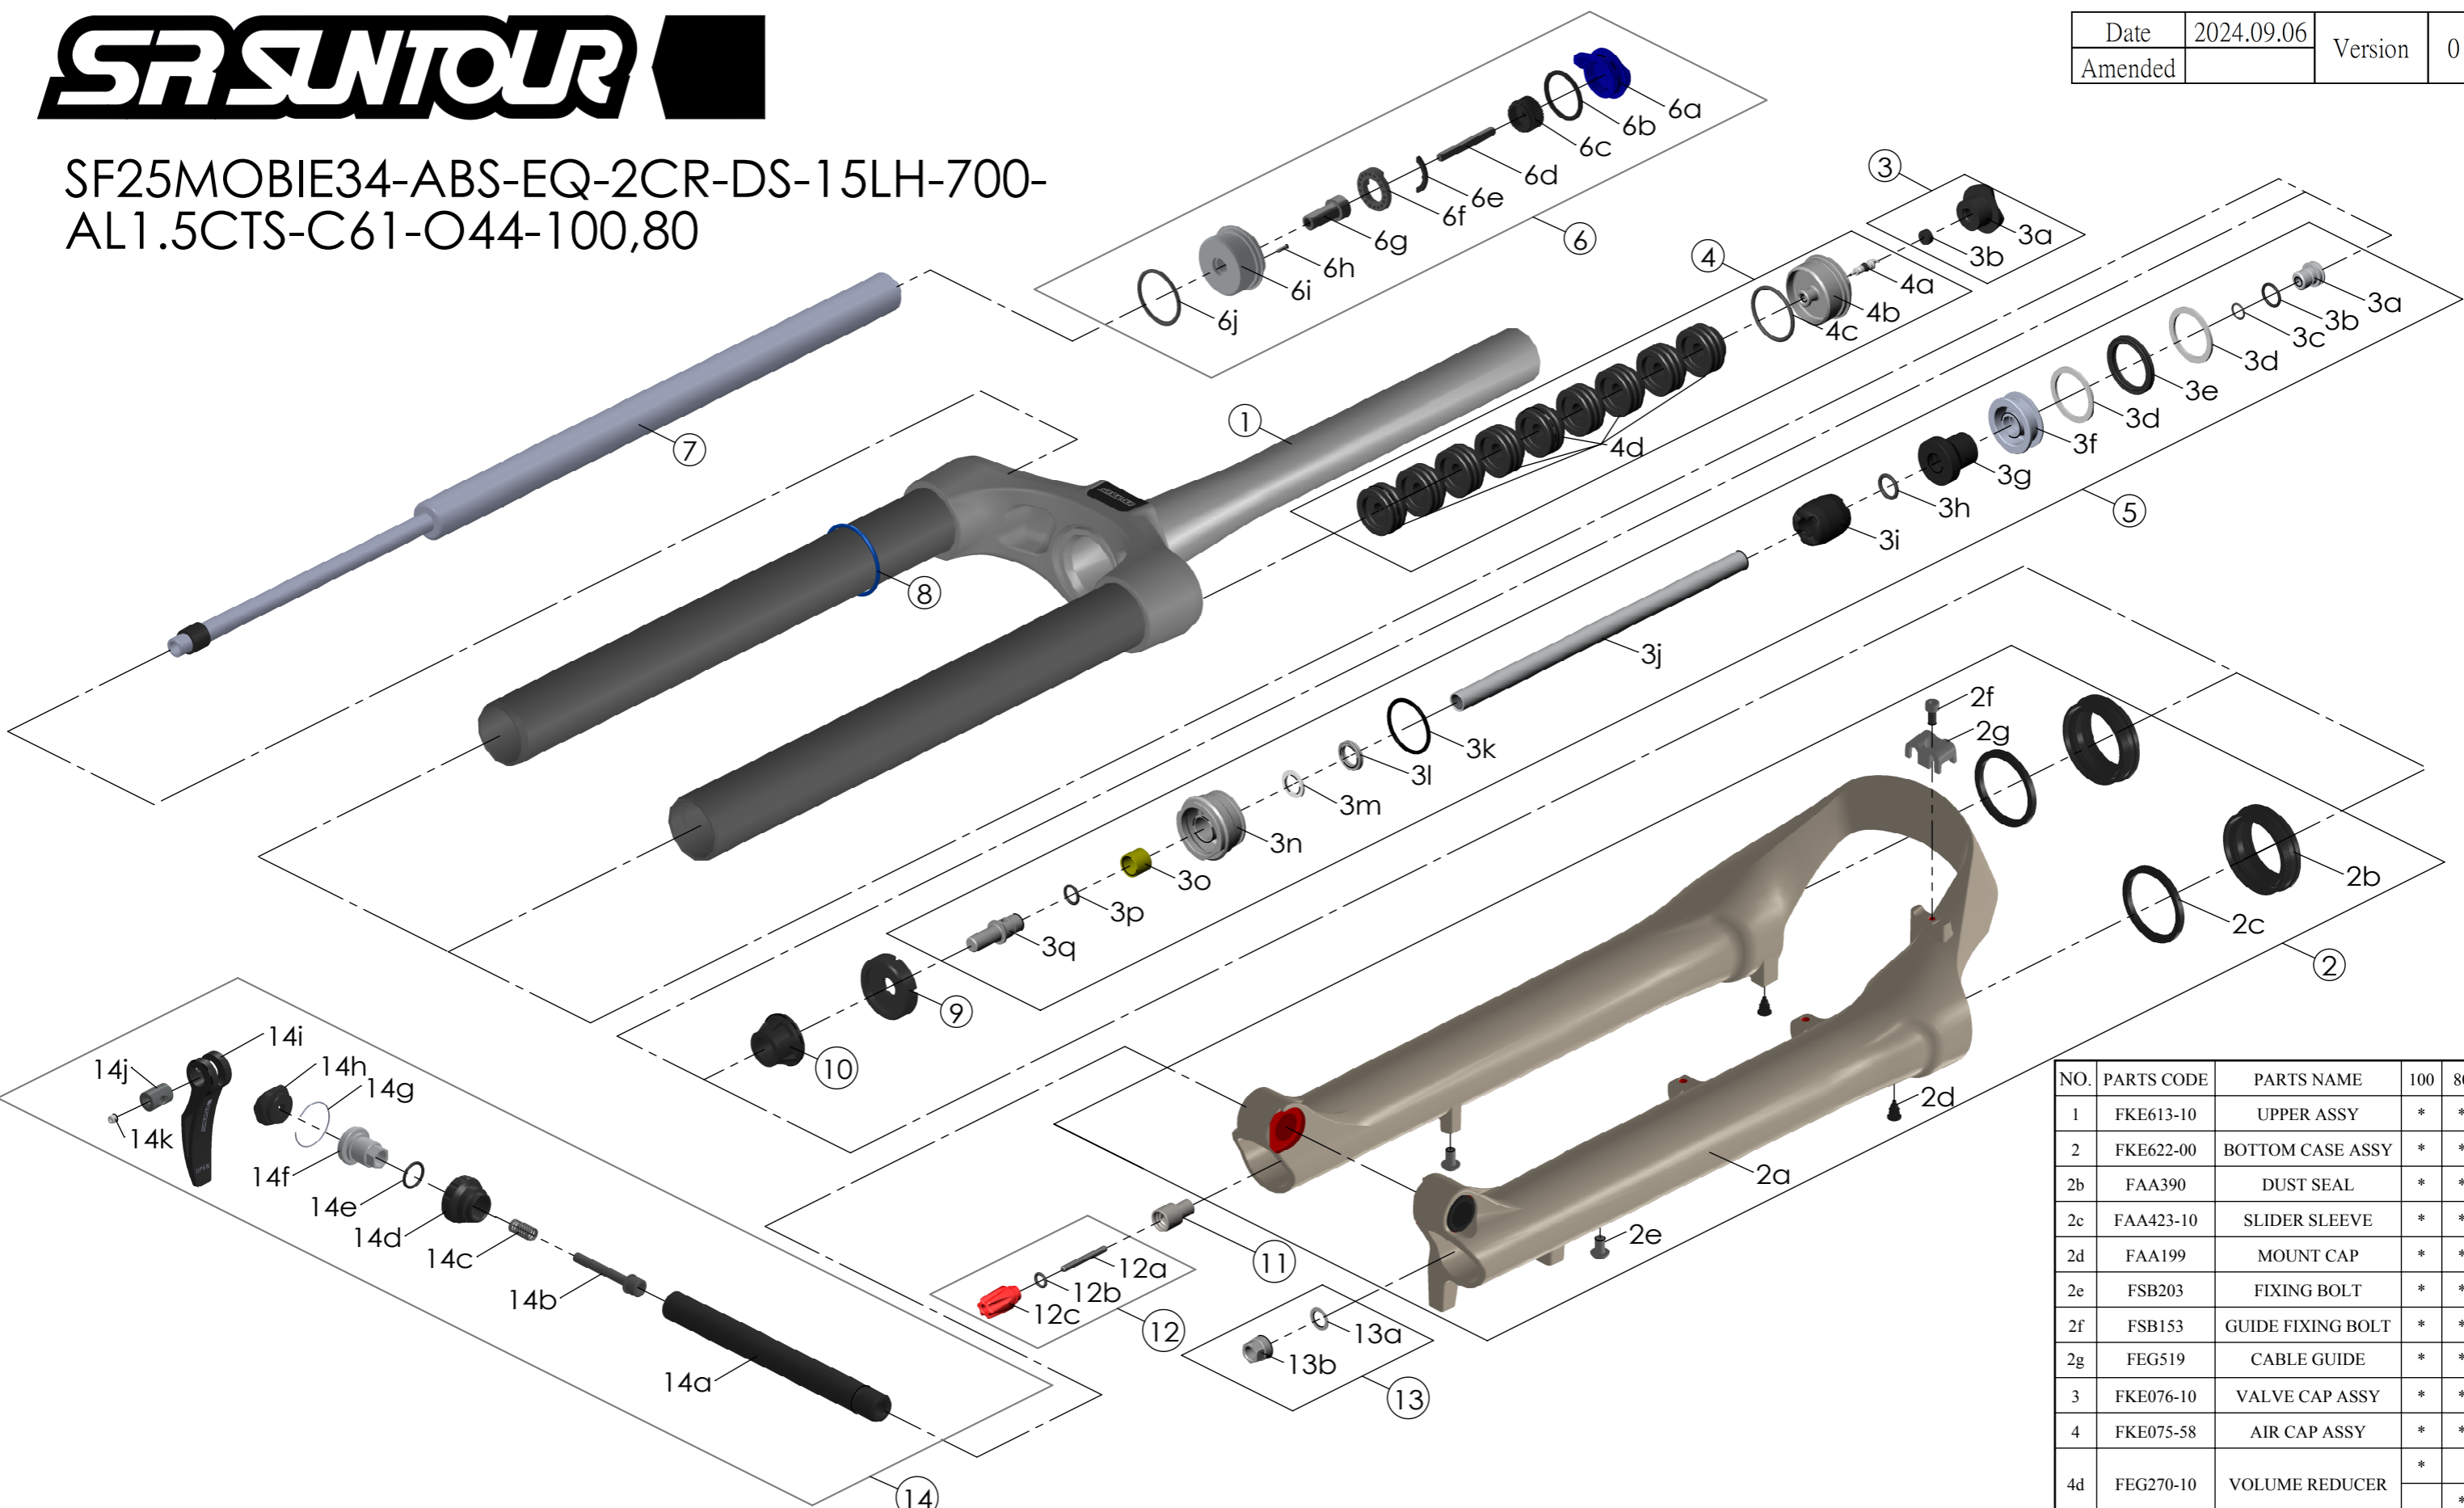

SF25MOBIE34-ABS-EQ-2CR-DS-15LH-700-  
AL1.5CTS-C61-O44-100,80

NO.	PARTS CODE	PARTS NAME	100	80	QT
1	FKE613-10	UPPER ASSY	*	*	1
2	FKE622-00	BOTTOM CASE ASSY	*	*	1
2b	FAA390	DUST SEAL	*	*	2
2c	FAA423-10	SLIDER SLEEVE	*	*	2
2d	FAA199	MOUNT CAP	*	*	2
2e	FSB203	FIXING BOLT	*	*	2
2f	FSB153	GUIDE FIXING BOLT	*	*	1
2g	FEG519	CABLE GUIDE	*	*	1
3	FKE076-10	VALVE CAP ASSY	*	*	1
4	FKE075-58	AIR CAP ASSY	*	*	1
4d	FEG270-10	VOLUME REDUCER	*		7
				*	9
5	FKE577-17	SUPPORT TUBE ASSY	*		1
	FKE577-27			*	1
6	FKE526-27	2CR TOP CAP ASSY	*	*	1
7	FUN200-00	LO-R UNIT	*	*	1
8	FAA397-30	O RING	*	*	1
9	FEP687-10	BOTTOM BUMPER	*	*	1
10	FEG242-10	BOTTOM STOPPER	*	*	1

NO.	PARTS CODE	PARTS NAME	100	80	QT
11	FSB058	DAMPER FIXING BOLT	*	*	1
12	FKA004-22	DAMPER KNOB ASSY	*	*	1
13	FKA063-03	FIXING NUT SET	*	*	1
14	FKA116-02	15LH-110 AXLE SET	*	*	1