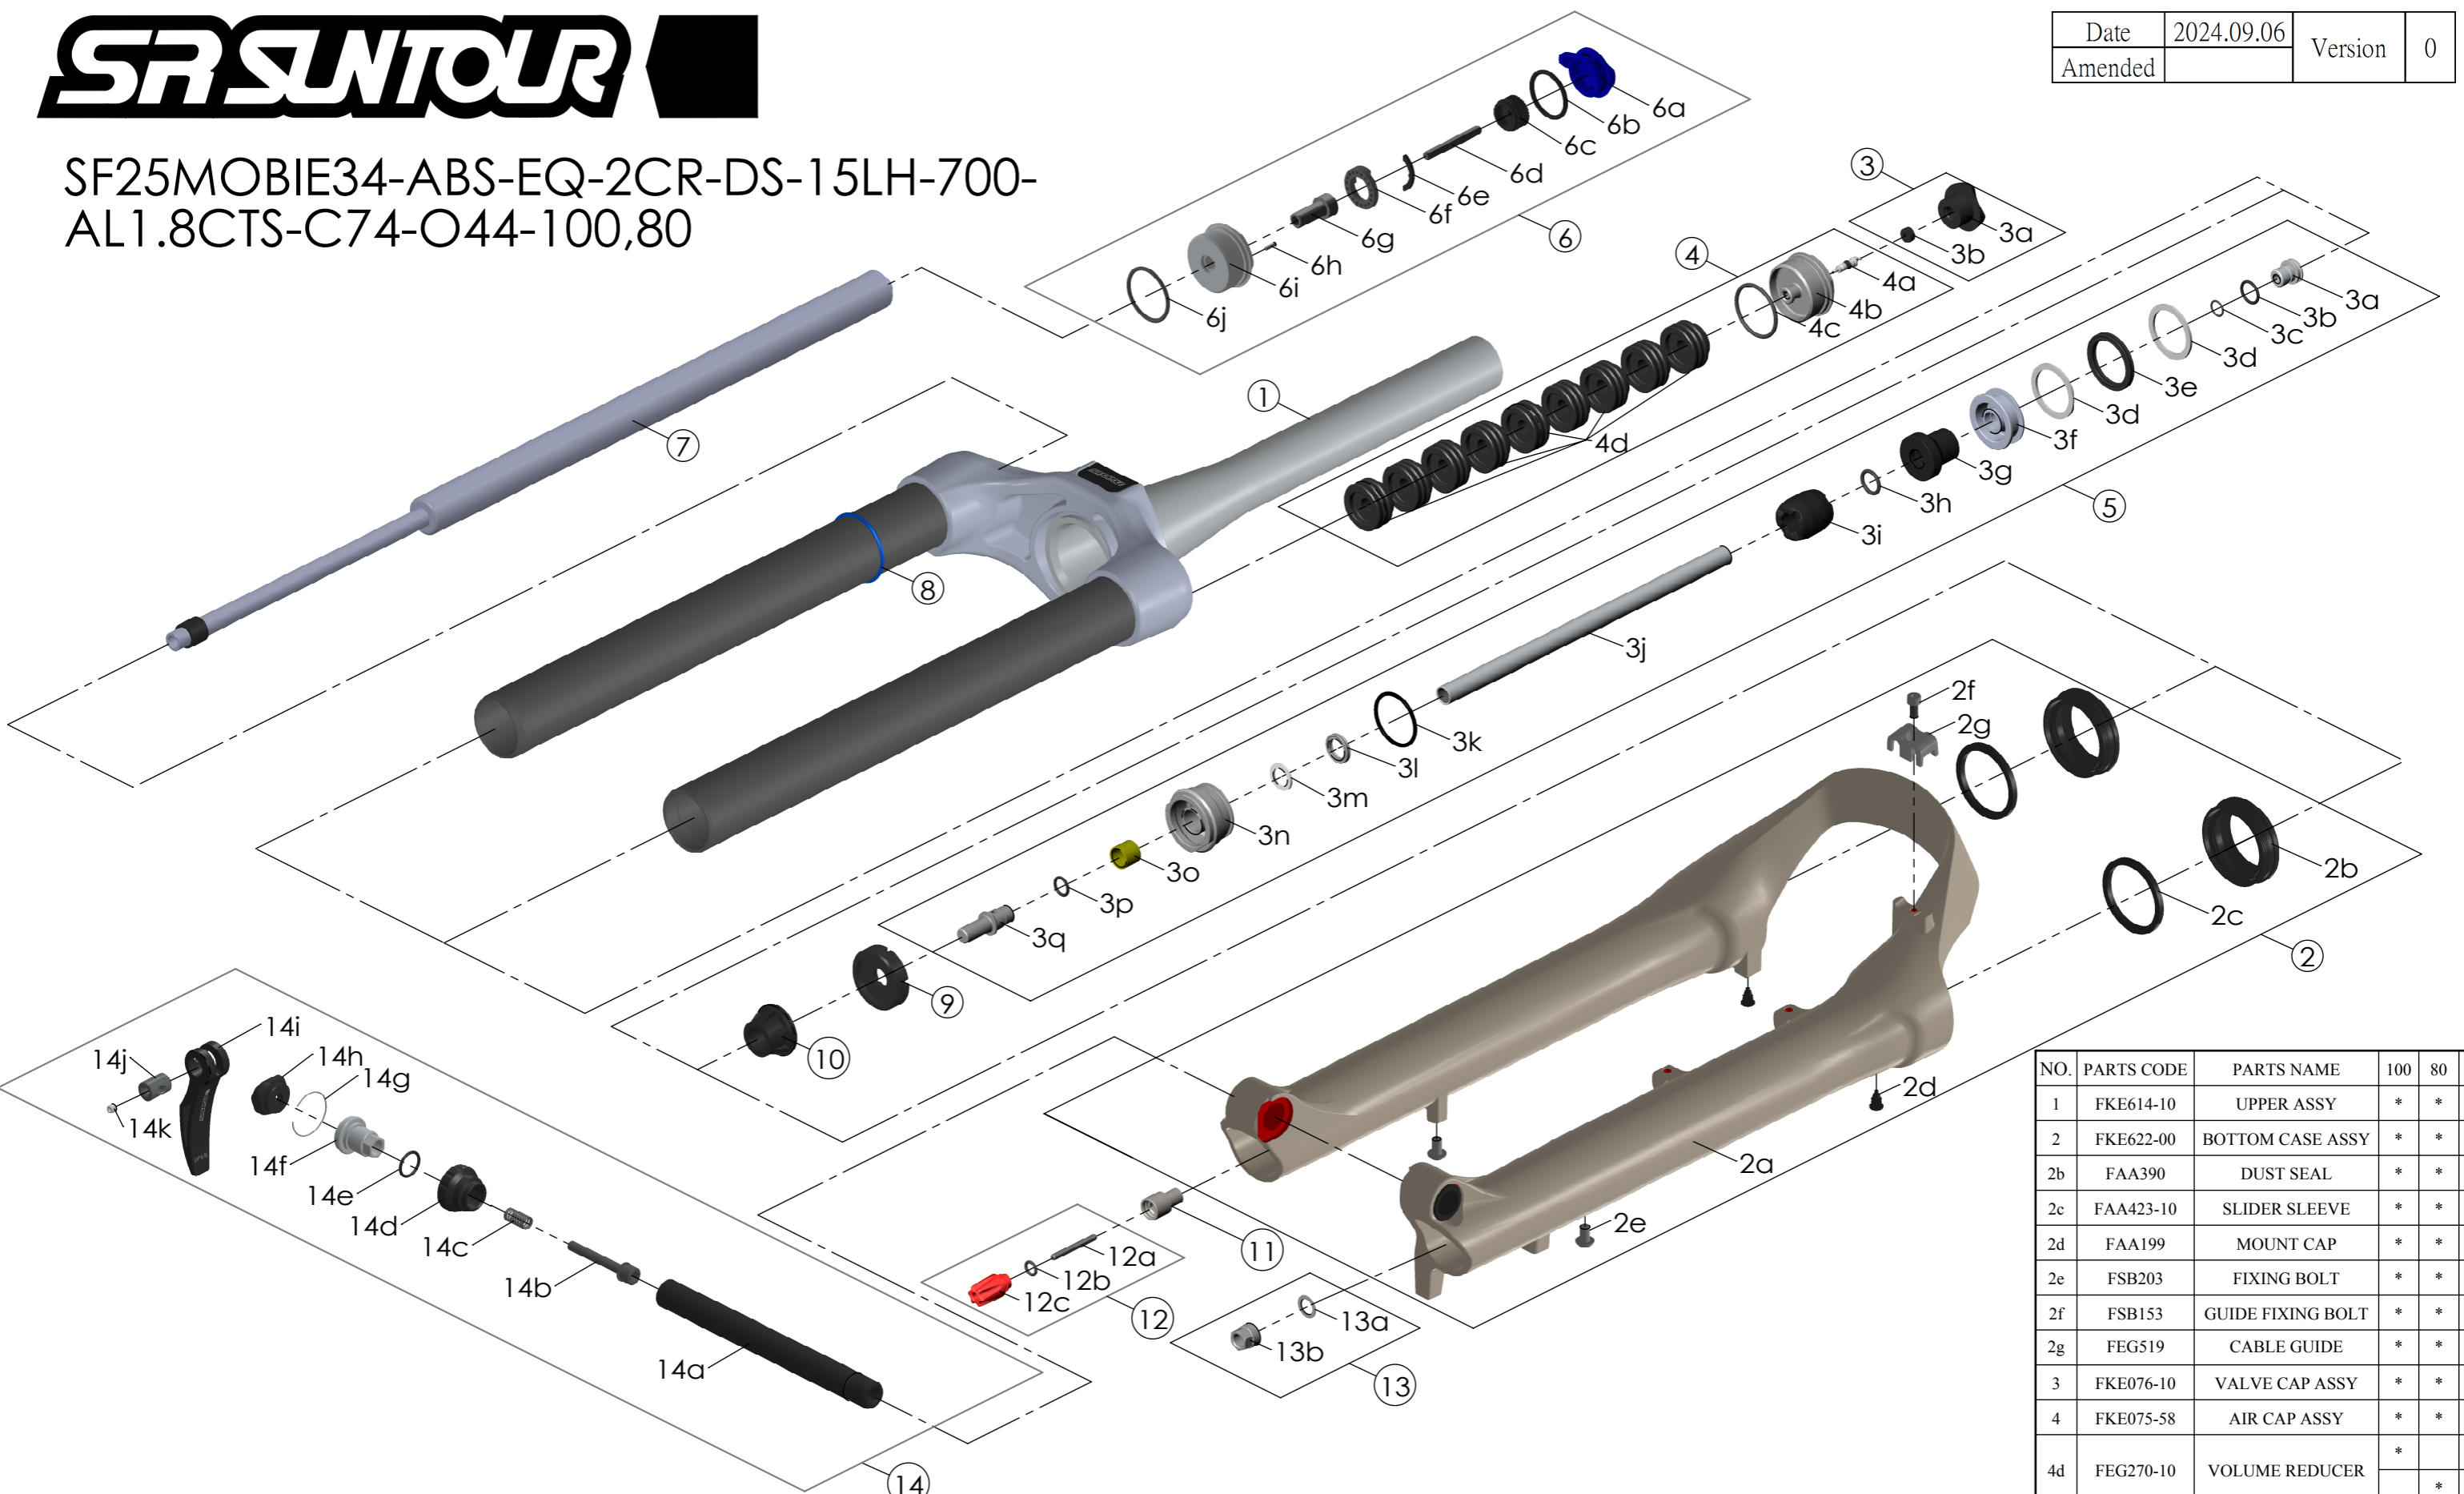

SF25MOBIE34-ABS-EQ-2CR-DS-15LH-700-
AL1.8CTS-C74-O44-100,80

Date	2024.09.06	Version	0
Amended			

NO.	PARTS CODE	PARTS NAME	100	80	QT
1	FKE614-10	UPPER ASSY	*	*	1
2	FKE622-00	BOTTOM CASE ASSY	*	*	1
2b	FAA390	DUST SEAL	*	*	2
2c	FAA423-10	SLIDER SLEEVE	*	*	2
2d	FAA199	MOUNT CAP	*	*	2
2e	FSB203	FIXING BOLT	*	*	2
2f	FSB153	GUIDE FIXING BOLT	*	*	1
2g	FEG519	CABLE GUIDE	*	*	1
3	FKE076-10	VALVE CAP ASSY	*	*	1
4	FKE075-58	AIR CAP ASSY	*	*	1
4d	FEG270-10	VOLUME REDUCER	*		7
				*	9
5	FKE577-17	SUPPORT TUBE ASSY	*		1
	FKE577-27			*	1
6	FKE526-27	2CR TOP CAP ASSY	*	*	1
7	FUN200-00	LO-R UNIT	*	*	1
8	FAA397-30	O RING	*	*	1
9	FEP687-10	BOTTOM BUMPER	*	*	1
10	FEG242-10	BOTTOM STOPPER	*	*	1

NO.	PARTS CODE	PARTS NAME	100	80	QT
11	FSB058	DAMPER FIXING BOLT	*	*	1
12	FKA004-22	DAMPER KNOB ASSY	*	*	1
13	FKA063-03	FIXING NUT SET	*	*	1
14	FKA116-02	15LH-110 AXLE SET	*	*	1