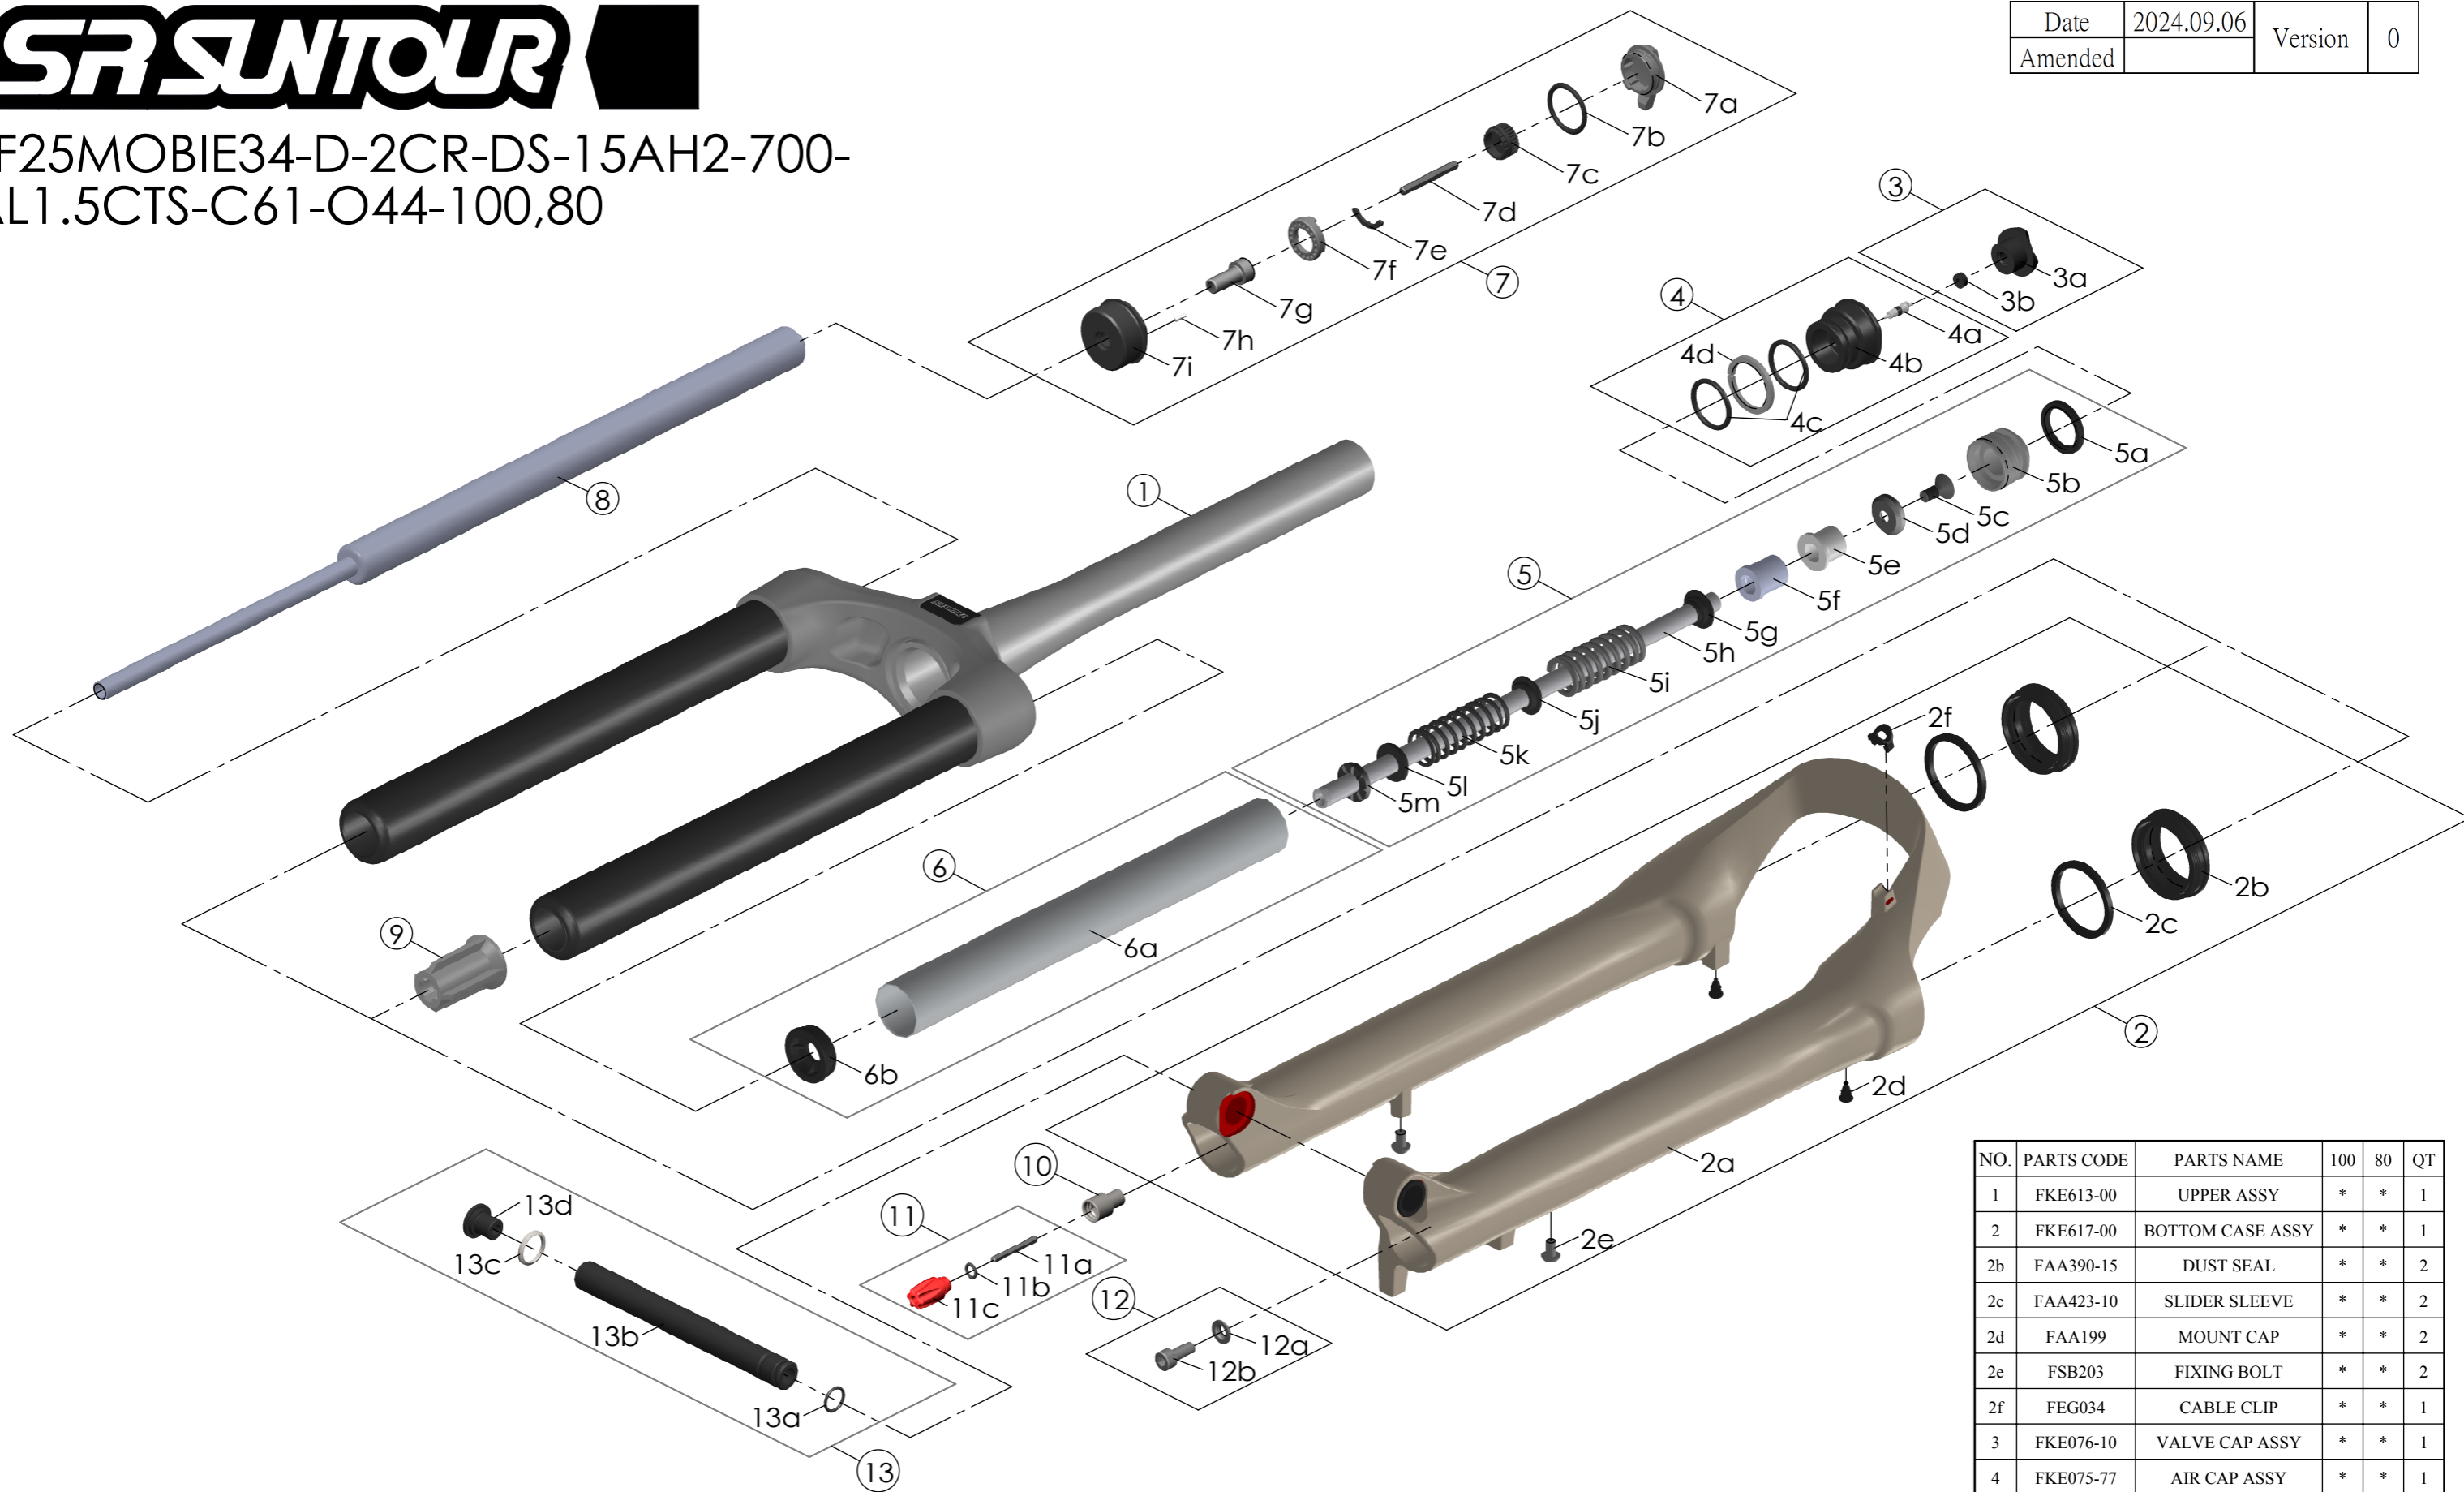

SF25MOBIE34-D-2CR-DS-15AH2-700-  
AL1.5CTS-C61-O44-100,80

Date	2024.09.06	Version	0
Amended			

NO.	PARTS CODE	PARTS NAME	100	80	QT
10	FSB058	DAMPER FIXING BOLT	*	*	1
11	FKA004-22	DAMPER KNOB ASSY	*	*	1
12	FKA044	FIXING BOLT SET	*	*	1
13	FKA117-00	15AH2-110 AXLE SET	*	*	1

NO.	PARTS CODE	PARTS NAME	100	80	QT
1	FKE613-00	UPPER ASSY	*	*	1
2	FKE617-00	BOTTOM CASE ASSY	*	*	1
2b	FAA390-15	DUST SEAL	*	*	2
2c	FAA423-10	SLIDER SLEEVE	*	*	2
2d	FAA199	MOUNT CAP	*	*	2
2e	FSB203	FIXING BOLT	*	*	2
2f	FEG034	CABLE CLIP	*	*	1
3	FKE076-10	VALVE CAP ASSY	*	*	1
4	FKE075-77	AIR CAP ASSY	*	*	1
5	FKE651-00	SUPPORT TUBE ASSY	*		1
	FKE651-01			*	1
5e	FEE247-30	REBOUND SPACER	*	*	1
5f	FEE247			*	1
6	FKH150-02	AIR CYLINDER KIT	*	*	1
7	FKE526-52	2CR TOP CAP ASSY	*	*	1
8	FUN070-00	LO-R UNIT	*	*	1
9	FEE799-60	BOTTOM STOPPER	*	*	1