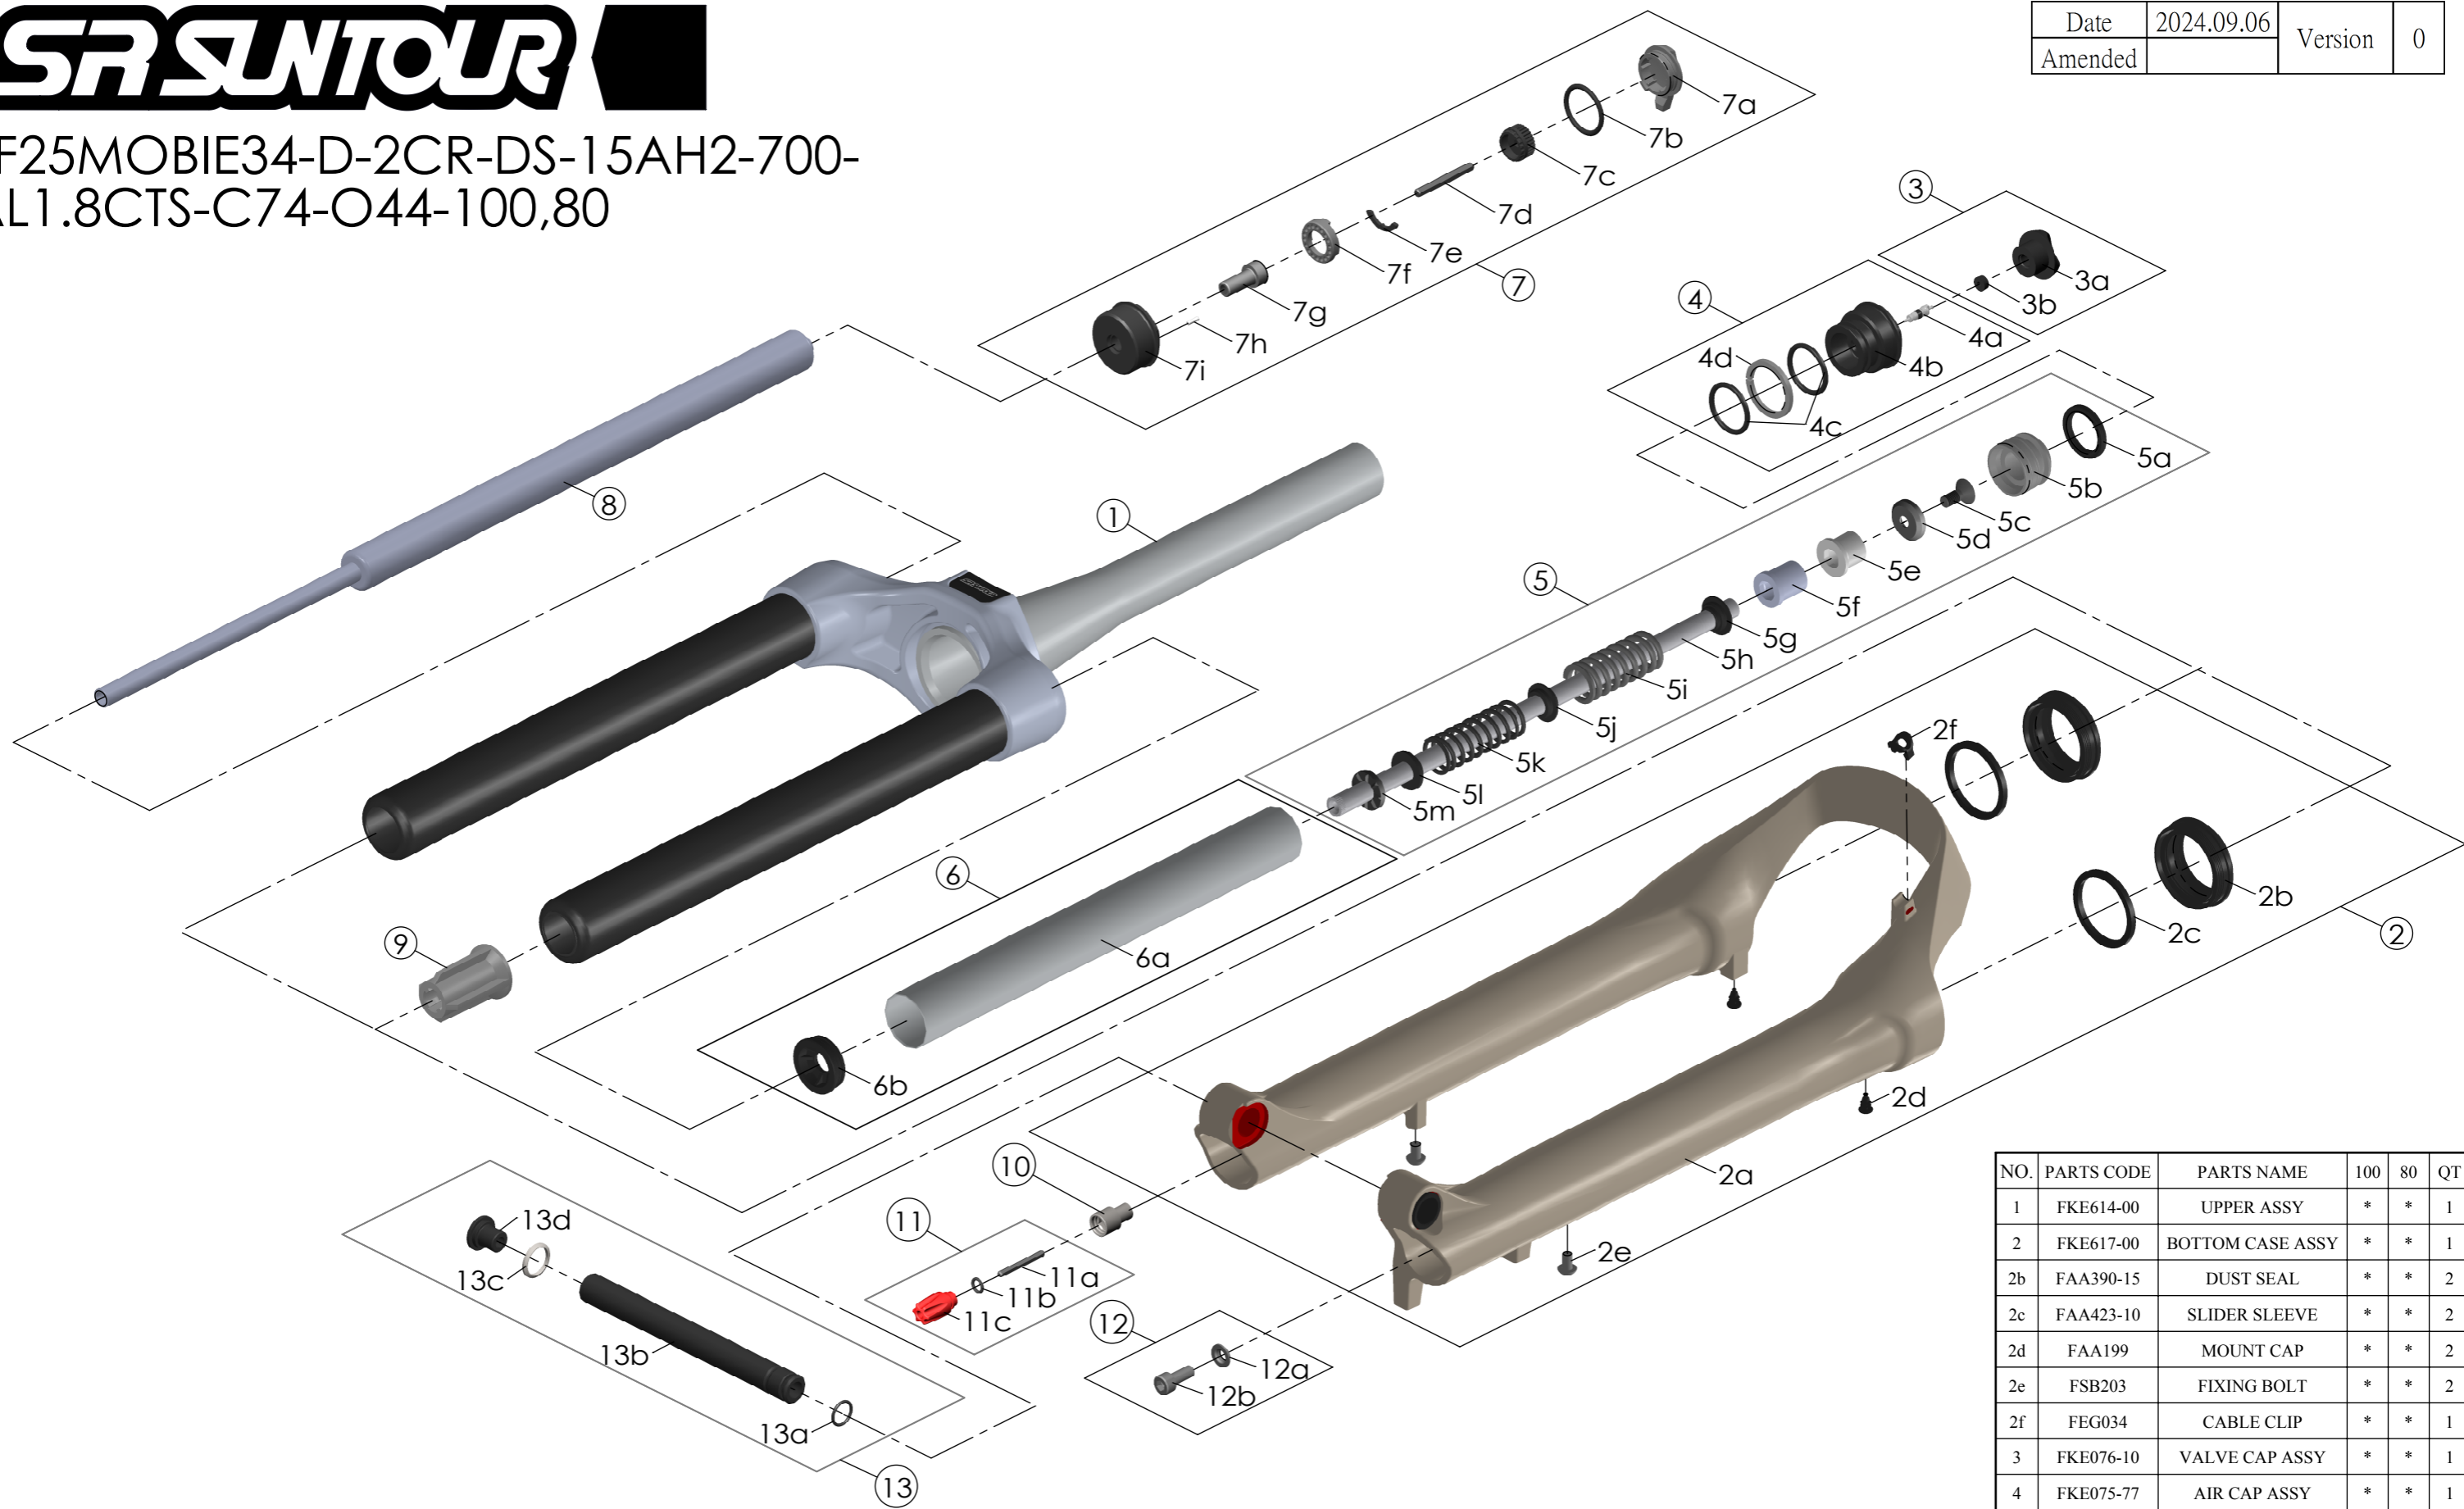

SF25MOBIE34-D-2CR-DS-15AH2-700-
AL1.8CTS-C74-O44-100,80

Date	2024.09.06	Version	0
Amended			

NO.	PARTS CODE	PARTS NAME	100	80	QT
10	FSB058	DAMPER FIXING BOLT	*	*	1
11	FKA004-22	DAMPER KNOB ASSY	*	*	1
12	FKA044	FIXING BOLT SET	*	*	1
13	FKA117-00	15AH2-110 AXLE SET	*	*	1

NO.	PARTS CODE	PARTS NAME	100	80	QT
1	FKE614-00	UPPER ASSY	*	*	1
2	FKE617-00	BOTTOM CASE ASSY	*	*	1
2b	FAA390-15	DUST SEAL	*	*	2
2c	FAA423-10	SLIDER SLEEVE	*	*	2
2d	FAA199	MOUNT CAP	*	*	2
2e	FSB203	FIXING BOLT	*	*	2
2f	FEG034	CABLE CLIP	*	*	1
3	FKE076-10	VALVE CAP ASSY	*	*	1
4	FKE075-77	AIR CAP ASSY	*	*	1
5	FKE651-00	SUPPORT TUBE ASSY	*		1
	FKE651-01			*	1
5e	FEE247-30	REBOUND SPACER	*	*	1
5f	FEE247			*	1
6	FKH150-02	AIR CYLINDER KIT	*	*	1
7	FKE526-52	2CR TOP CAP ASSY	*	*	1
8	FUN070-00	LO-R UNIT	*	*	1
9	FEE799-60	BOTTOM STOPPER	*	*	1