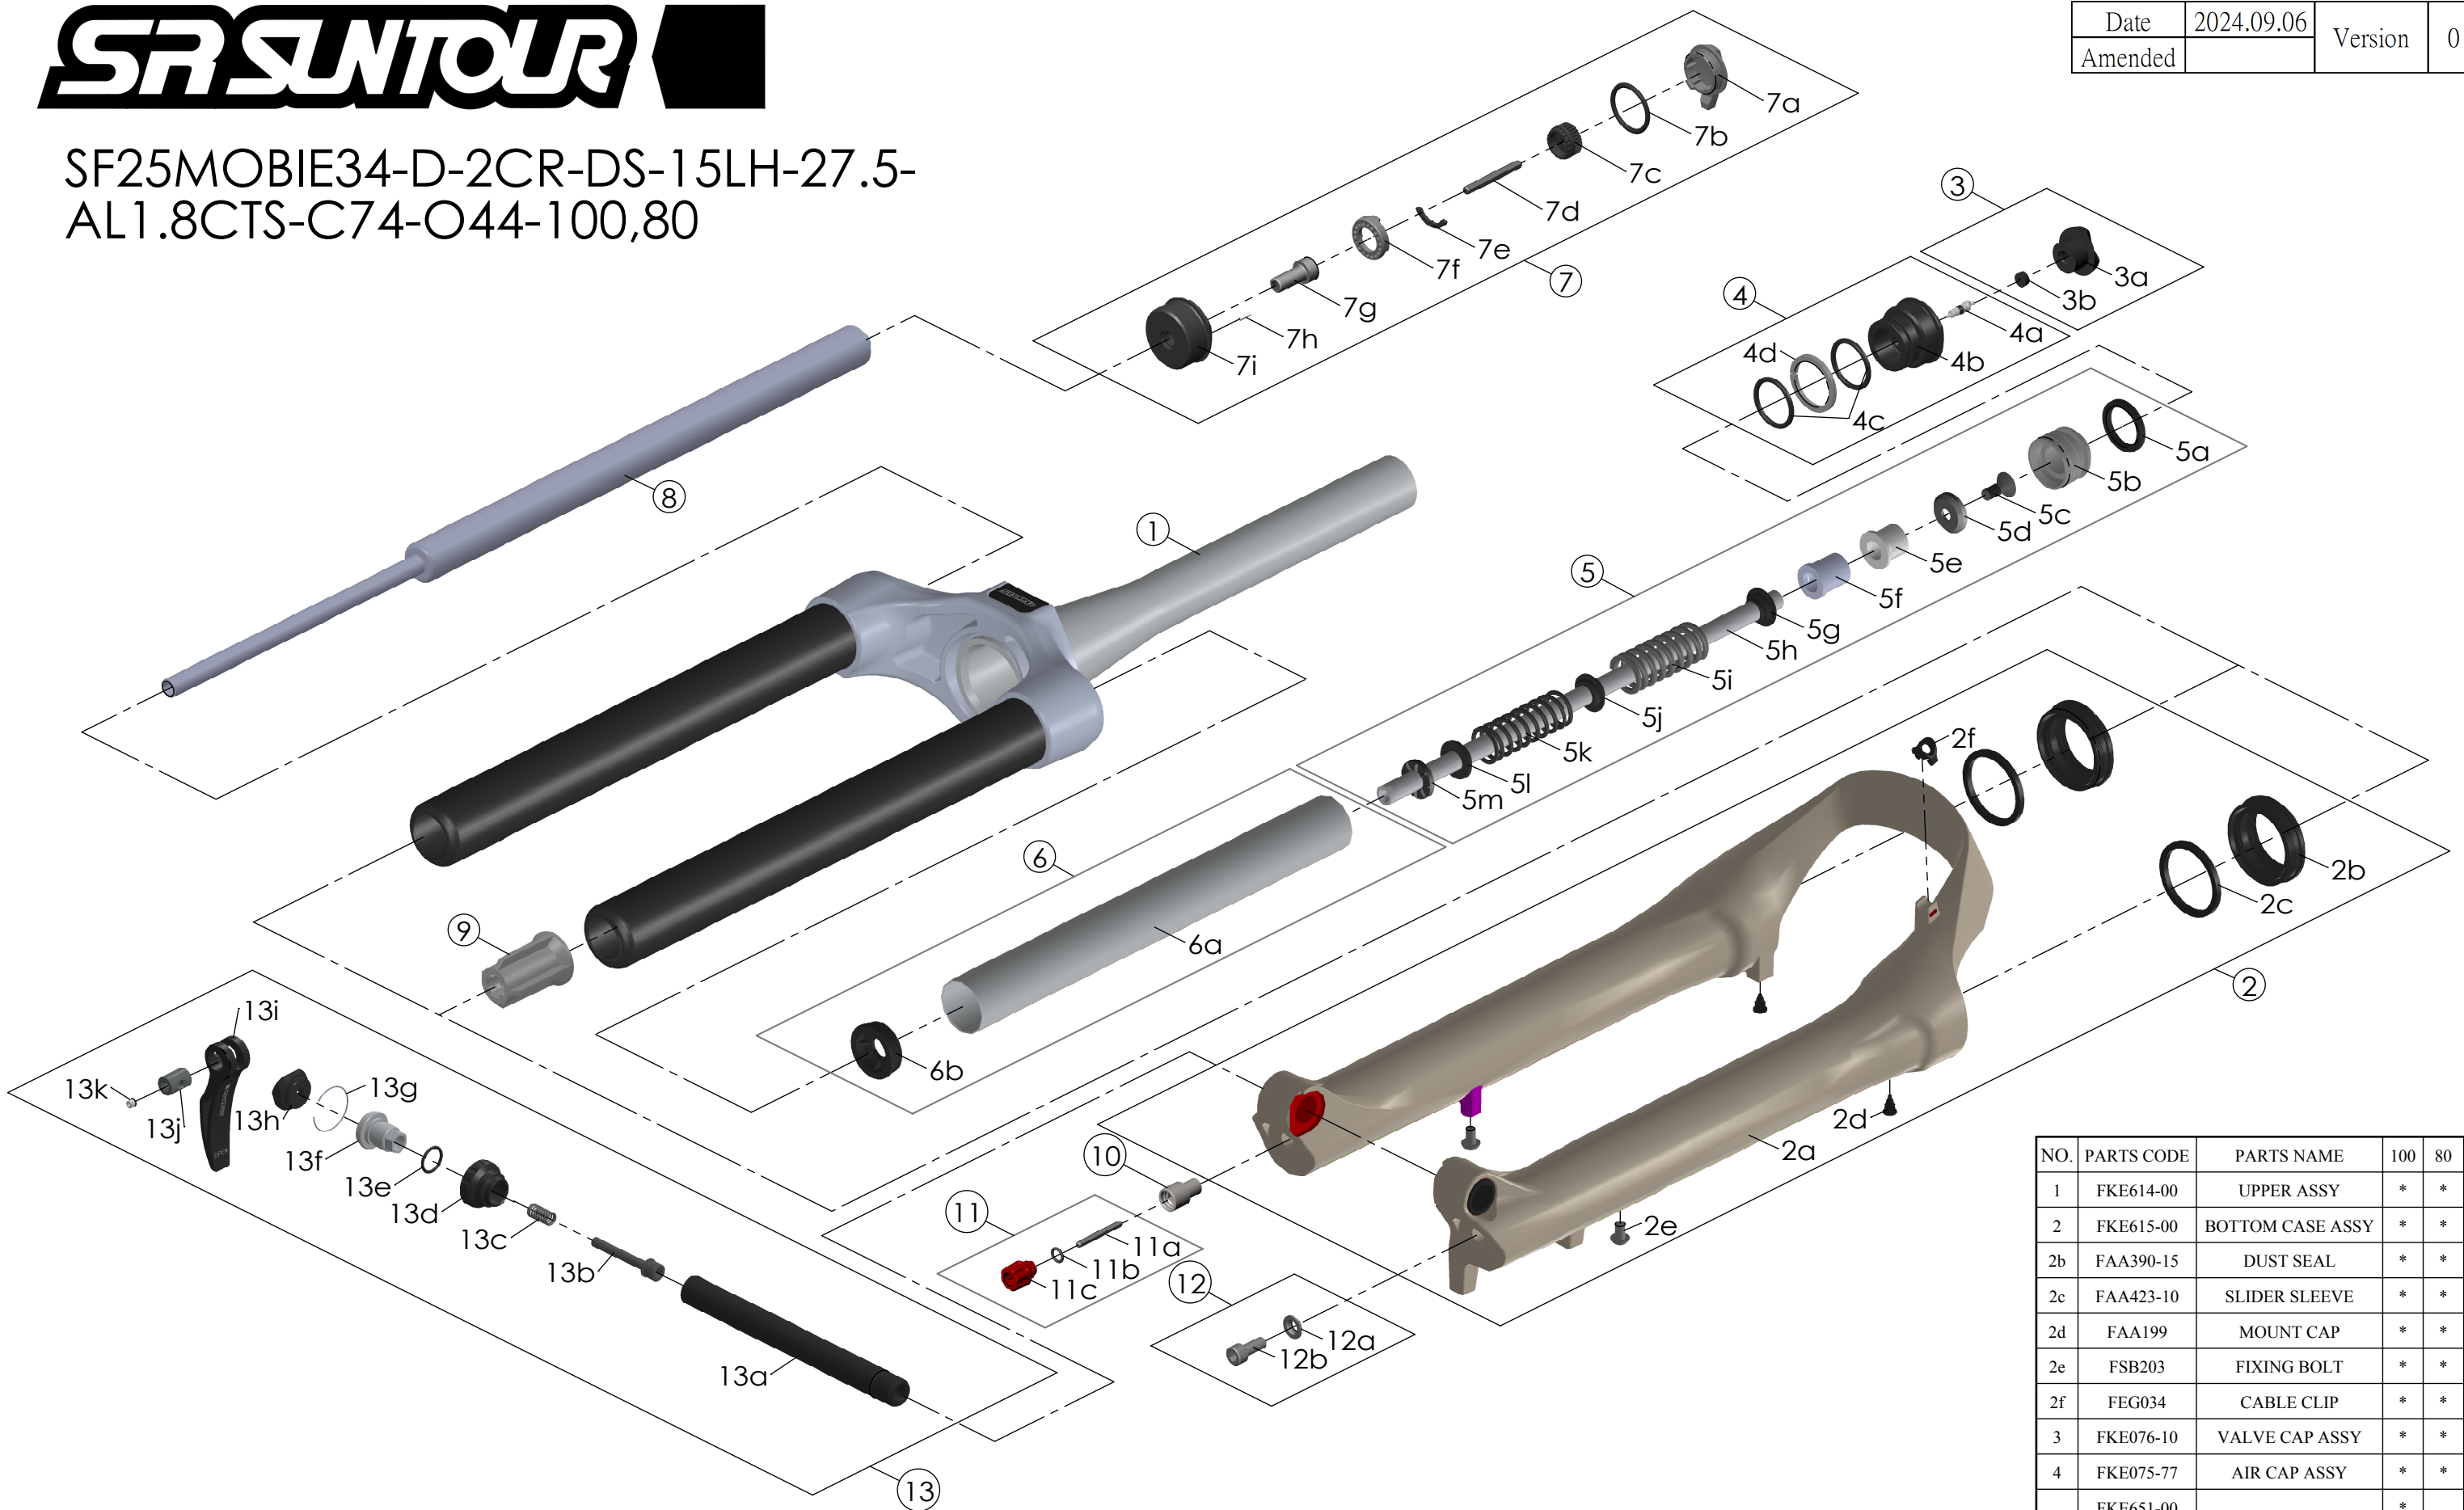

SF25MOBIE34-D-2CR-DS-15LH-27.5-
AL1.8CTS-C74-O44-100,80

Date	2024.09.06	Version	0
Amended			

NO.	PARTS CODE	PARTS NAME	100	80	QT
1	FKE614-00	UPPER ASSY	*	*	1
2	FKE615-00	BOTTOM CASE ASSY	*	*	1
2b	FAA390-15	DUST SEAL	*	*	2
2c	FAA423-10	SLIDER SLEEVE	*	*	2
2d	FAA199	MOUNT CAP	*	*	2
2e	FSB203	FIXING BOLT	*	*	2
2f	FEG034	CABLE CLIP	*	*	1
3	FKE076-10	VALVE CAP ASSY	*	*	1
4	FKE075-77	AIR CAP ASSY	*	*	1
5	FKE651-00	SUPPORT TUBE ASSY	*		1
	FKE651-01			*	1
5e	FEE247-30	REBOUND SPACER	*	*	1
5f	FEE247			*	1
6	FKH150-02	AIR CYLINDER KIT	*	*	1
7	FKE526-52	2CR TOP CAP ASSY	*	*	1
8	FUN070-00	LO-R UNIT	*	*	1
9	FEE799-60	BOTTOM STOPPER	*	*	1

NO.	PARTS CODE	PARTS NAME	100	80	QT
10	FSB058	DAMPER FIXING BOLT	*	*	1
11	FKA004-30	REBOUND KNOB ASSY	*	*	1
12	FKA044	FIXING BOLT SET	*	*	1
13	FKA116-02	15LH-110 AXLE SET	*	*	1