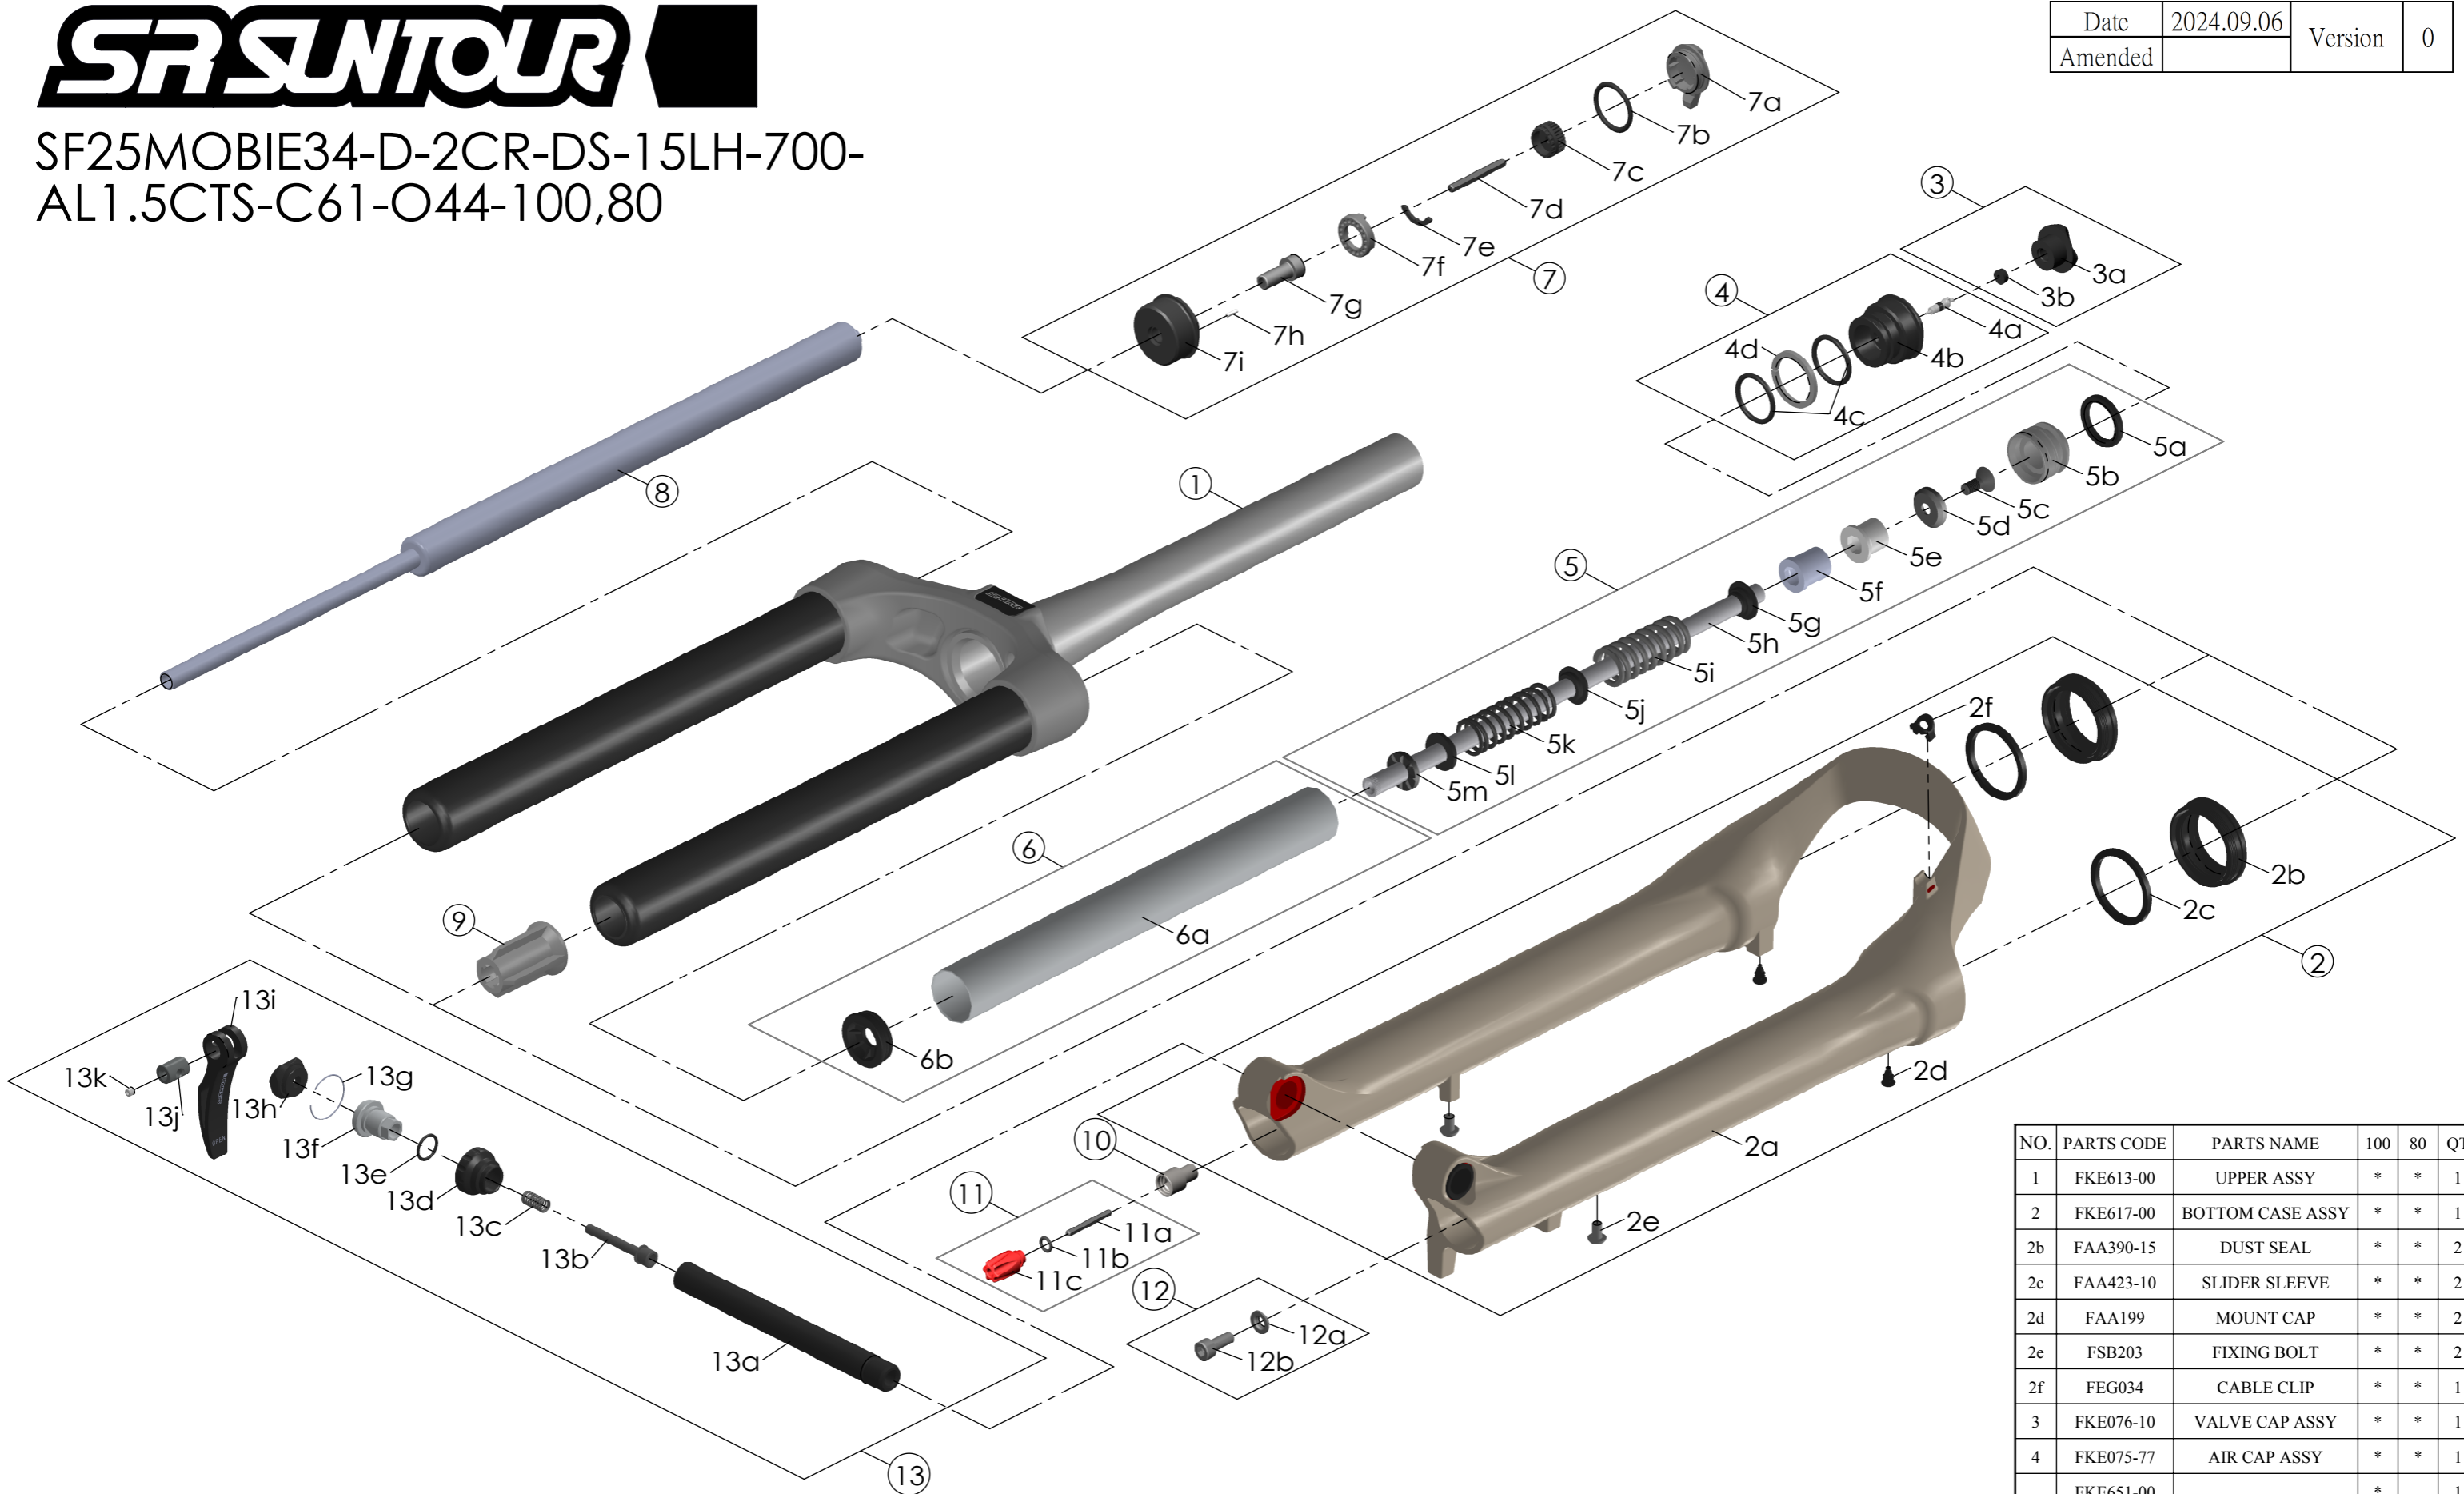

SF25MOBIE34-D-2CR-DS-15LH-700-
AL1.5CTS-C61-O44-100,80

Date	2024.09.06	Version	0
Amended			

NO.	PARTS CODE	PARTS NAME	100	80	QT
10	FSB058	DAMPER FIXING BOLT	*	*	1
11	FKA004-22	DAMPER KNOB ASSY	*	*	1
12	FKA044	FIXING BOLT SET	*	*	1
13	FKA116-02	15LH-110 AXLE SET	*	*	1

NO.	PARTS CODE	PARTS NAME	100	80	QT
1	FKE613-00	UPPER ASSY	*	*	1
2	FKE617-00	BOTTOM CASE ASSY	*	*	1
2b	FAA390-15	DUST SEAL	*	*	2
2c	FAA423-10	SLIDER SLEEVE	*	*	2
2d	FAA199	MOUNT CAP	*	*	2
2e	FSB203	FIXING BOLT	*	*	2
2f	FEG034	CABLE CLIP	*	*	1
3	FKE076-10	VALVE CAP ASSY	*	*	1
4	FKE075-77	AIR CAP ASSY	*	*	1
5	FKE651-00	SUPPORT TUBE ASSY	*		1
	FKE651-01			*	1
5e	FEE247-30	REBOUND SPACER	*	*	1
5f	FEE247			*	1
6	FKH150-02	AIR CYLINDER KIT	*	*	1
7	FKE526-52	2CR TOP CAP ASSY	*	*	1
8	FUN070-00	LO-R UNIT	*	*	1
9	FEE799-60	BOTTOM STOPPER	*	*	1