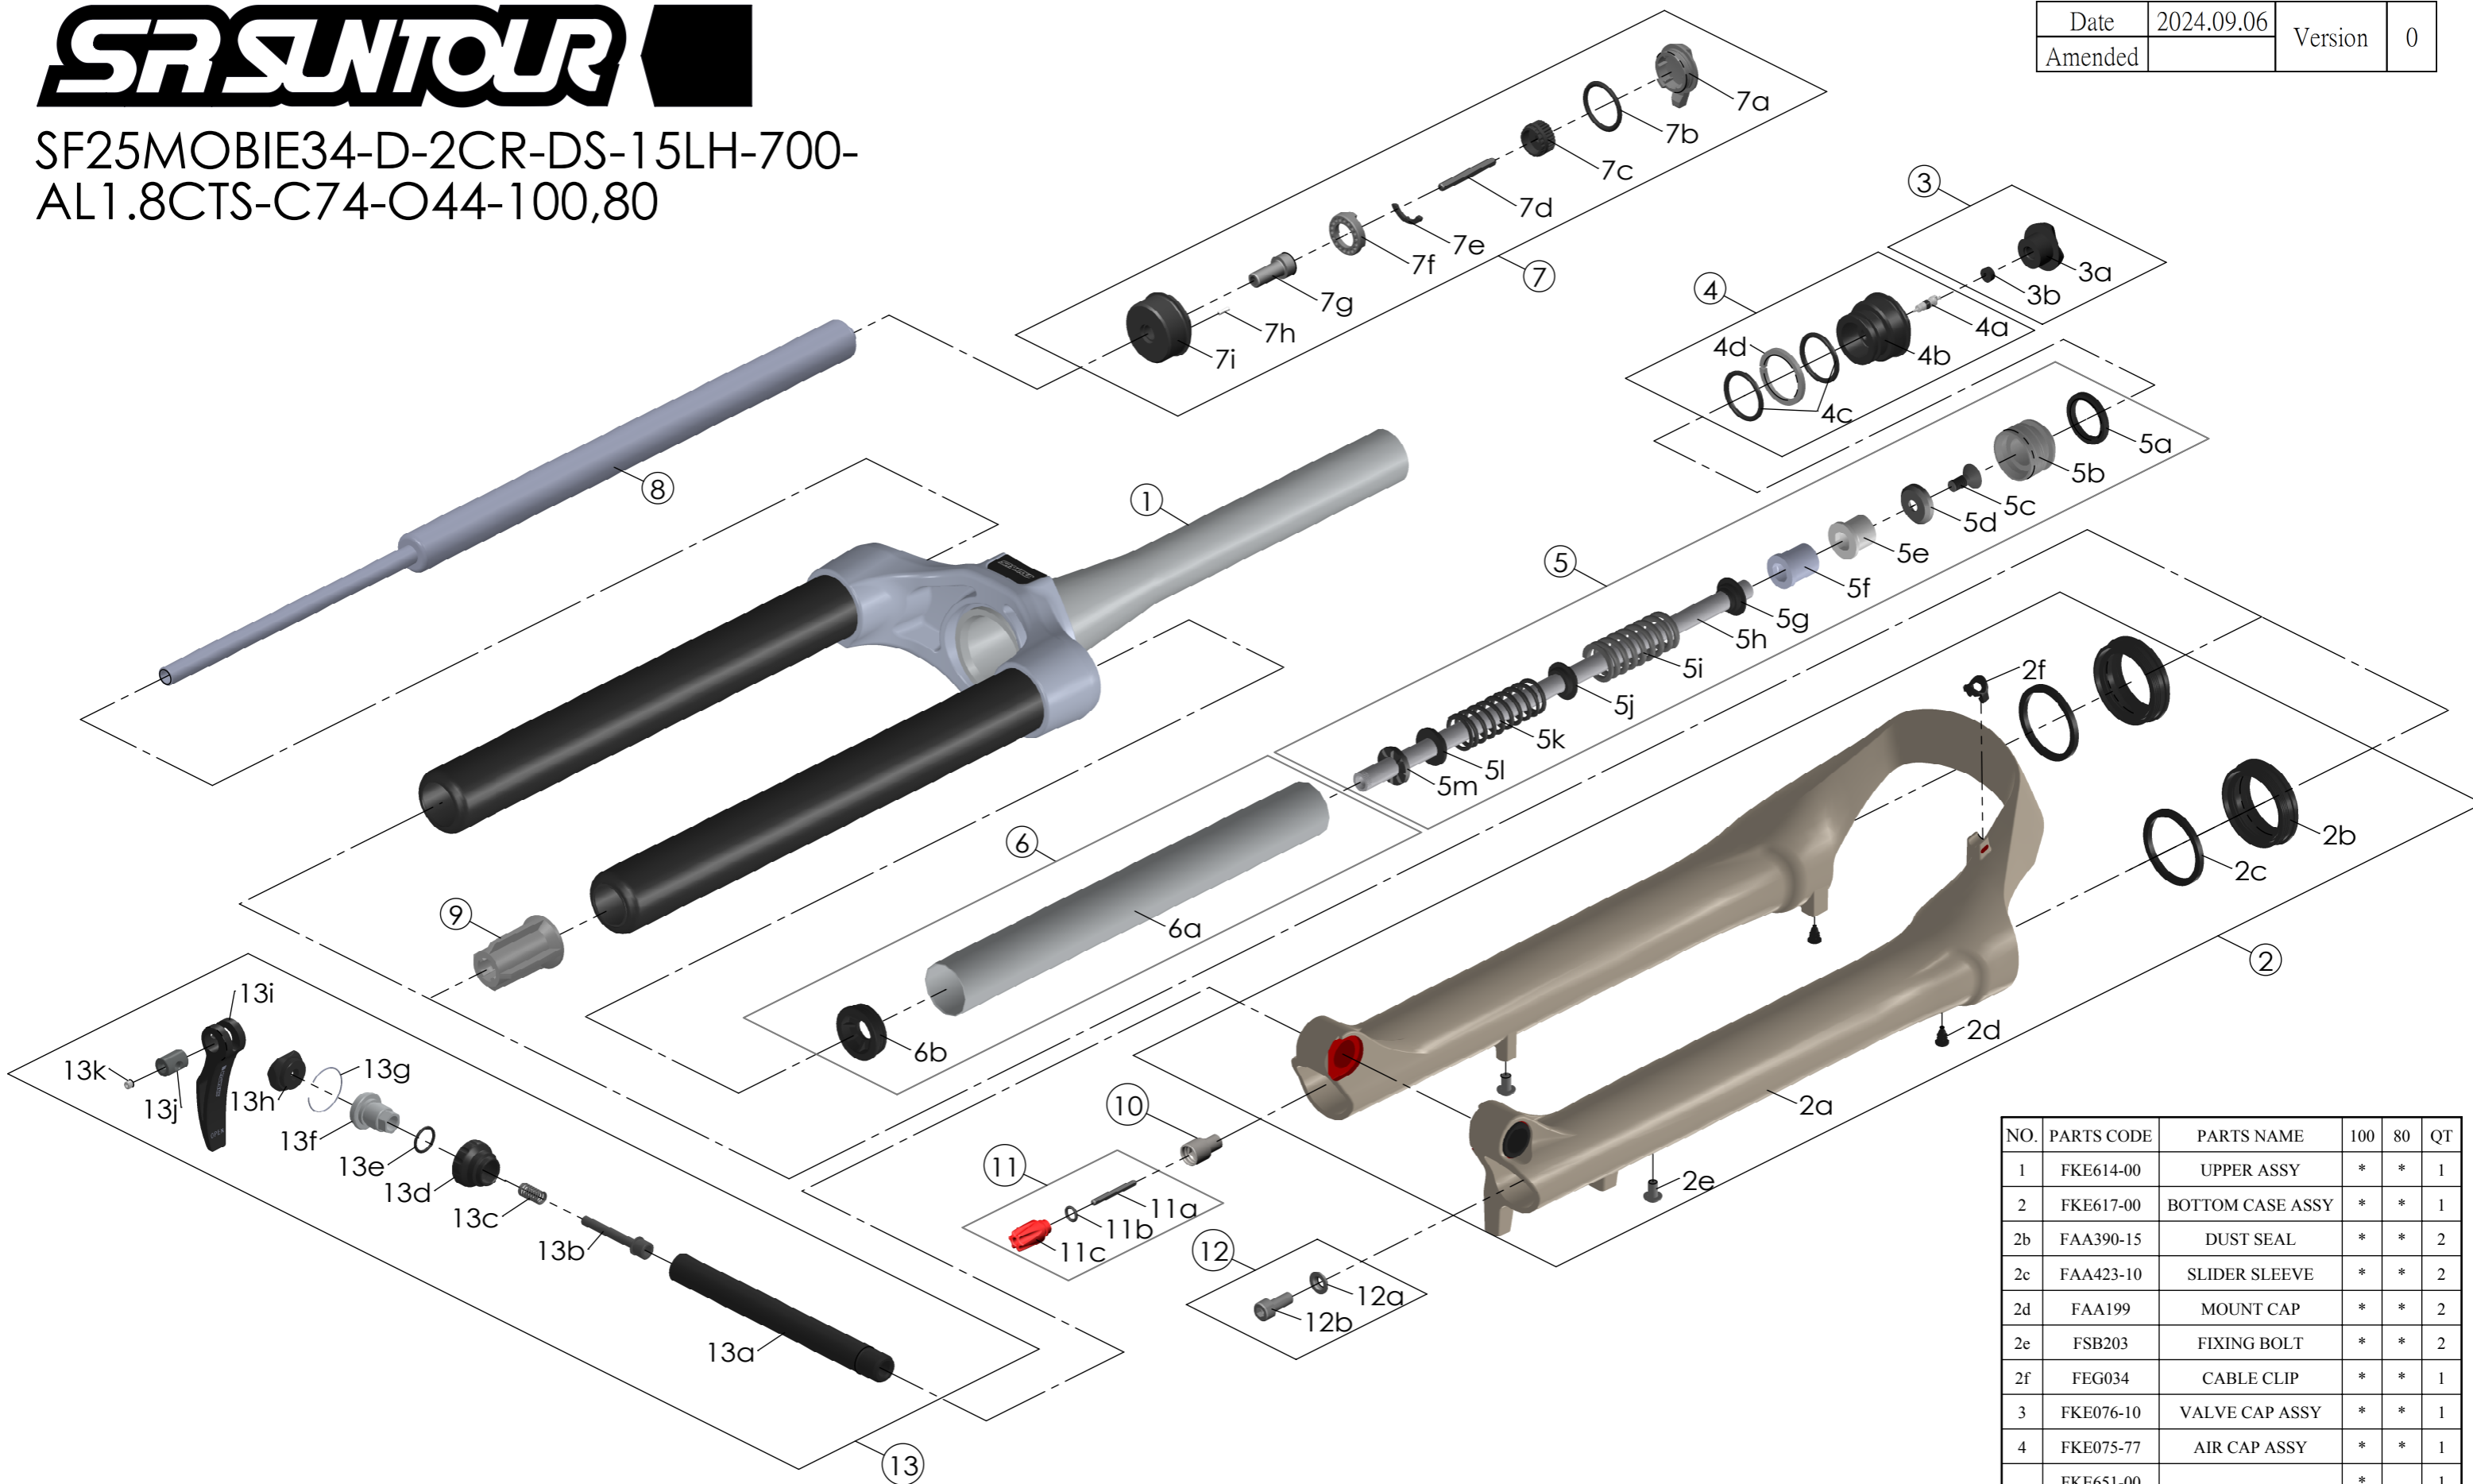

SF25MOBIE34-D-2CR-DS-15LH-700-
AL1.8CTS-C74-O44-100,80

Date	2024.09.06	Version	0
Amended			

NO.	PARTS CODE	PARTS NAME	100	80	QT
10	FSB058	DAMPER FIXING BOLT	*	*	1
11	FKA004-22	DAMPER KNOB ASSY	*	*	1
12	FKA044	FIXING BOLT SET	*	*	1
13	FKA116-02	15LH-110 AXLE SET	*	*	1

NO.	PARTS CODE	PARTS NAME	100	80	QT
1	FKE614-00	UPPER ASSY	*	*	1
2	FKE617-00	BOTTOM CASE ASSY	*	*	1
2b	FAA390-15	DUST SEAL	*	*	2
2c	FAA423-10	SLIDER SLEEVE	*	*	2
2d	FAA199	MOUNT CAP	*	*	2
2e	FSB203	FIXING BOLT	*	*	2
2f	FEG034	CABLE CLIP	*	*	1
3	FKE076-10	VALVE CAP ASSY	*	*	1
4	FKE075-77	AIR CAP ASSY	*	*	1
5	FKE651-00	SUPPORT TUBE ASSY	*		1
	FKE651-01			*	1
5e	FEE247-30	REBOUND SPACER	*	*	1
5f	FEE247			*	1
6	FKH150-02	AIR CYLINDER KIT	*	*	1
7	FKE526-52	2CR TOP CAP ASSY	*	*	1
8	FUN070-00	LO-R UNIT	*	*	1
9	FEE799-60	BOTTOM STOPPER	*	*	1