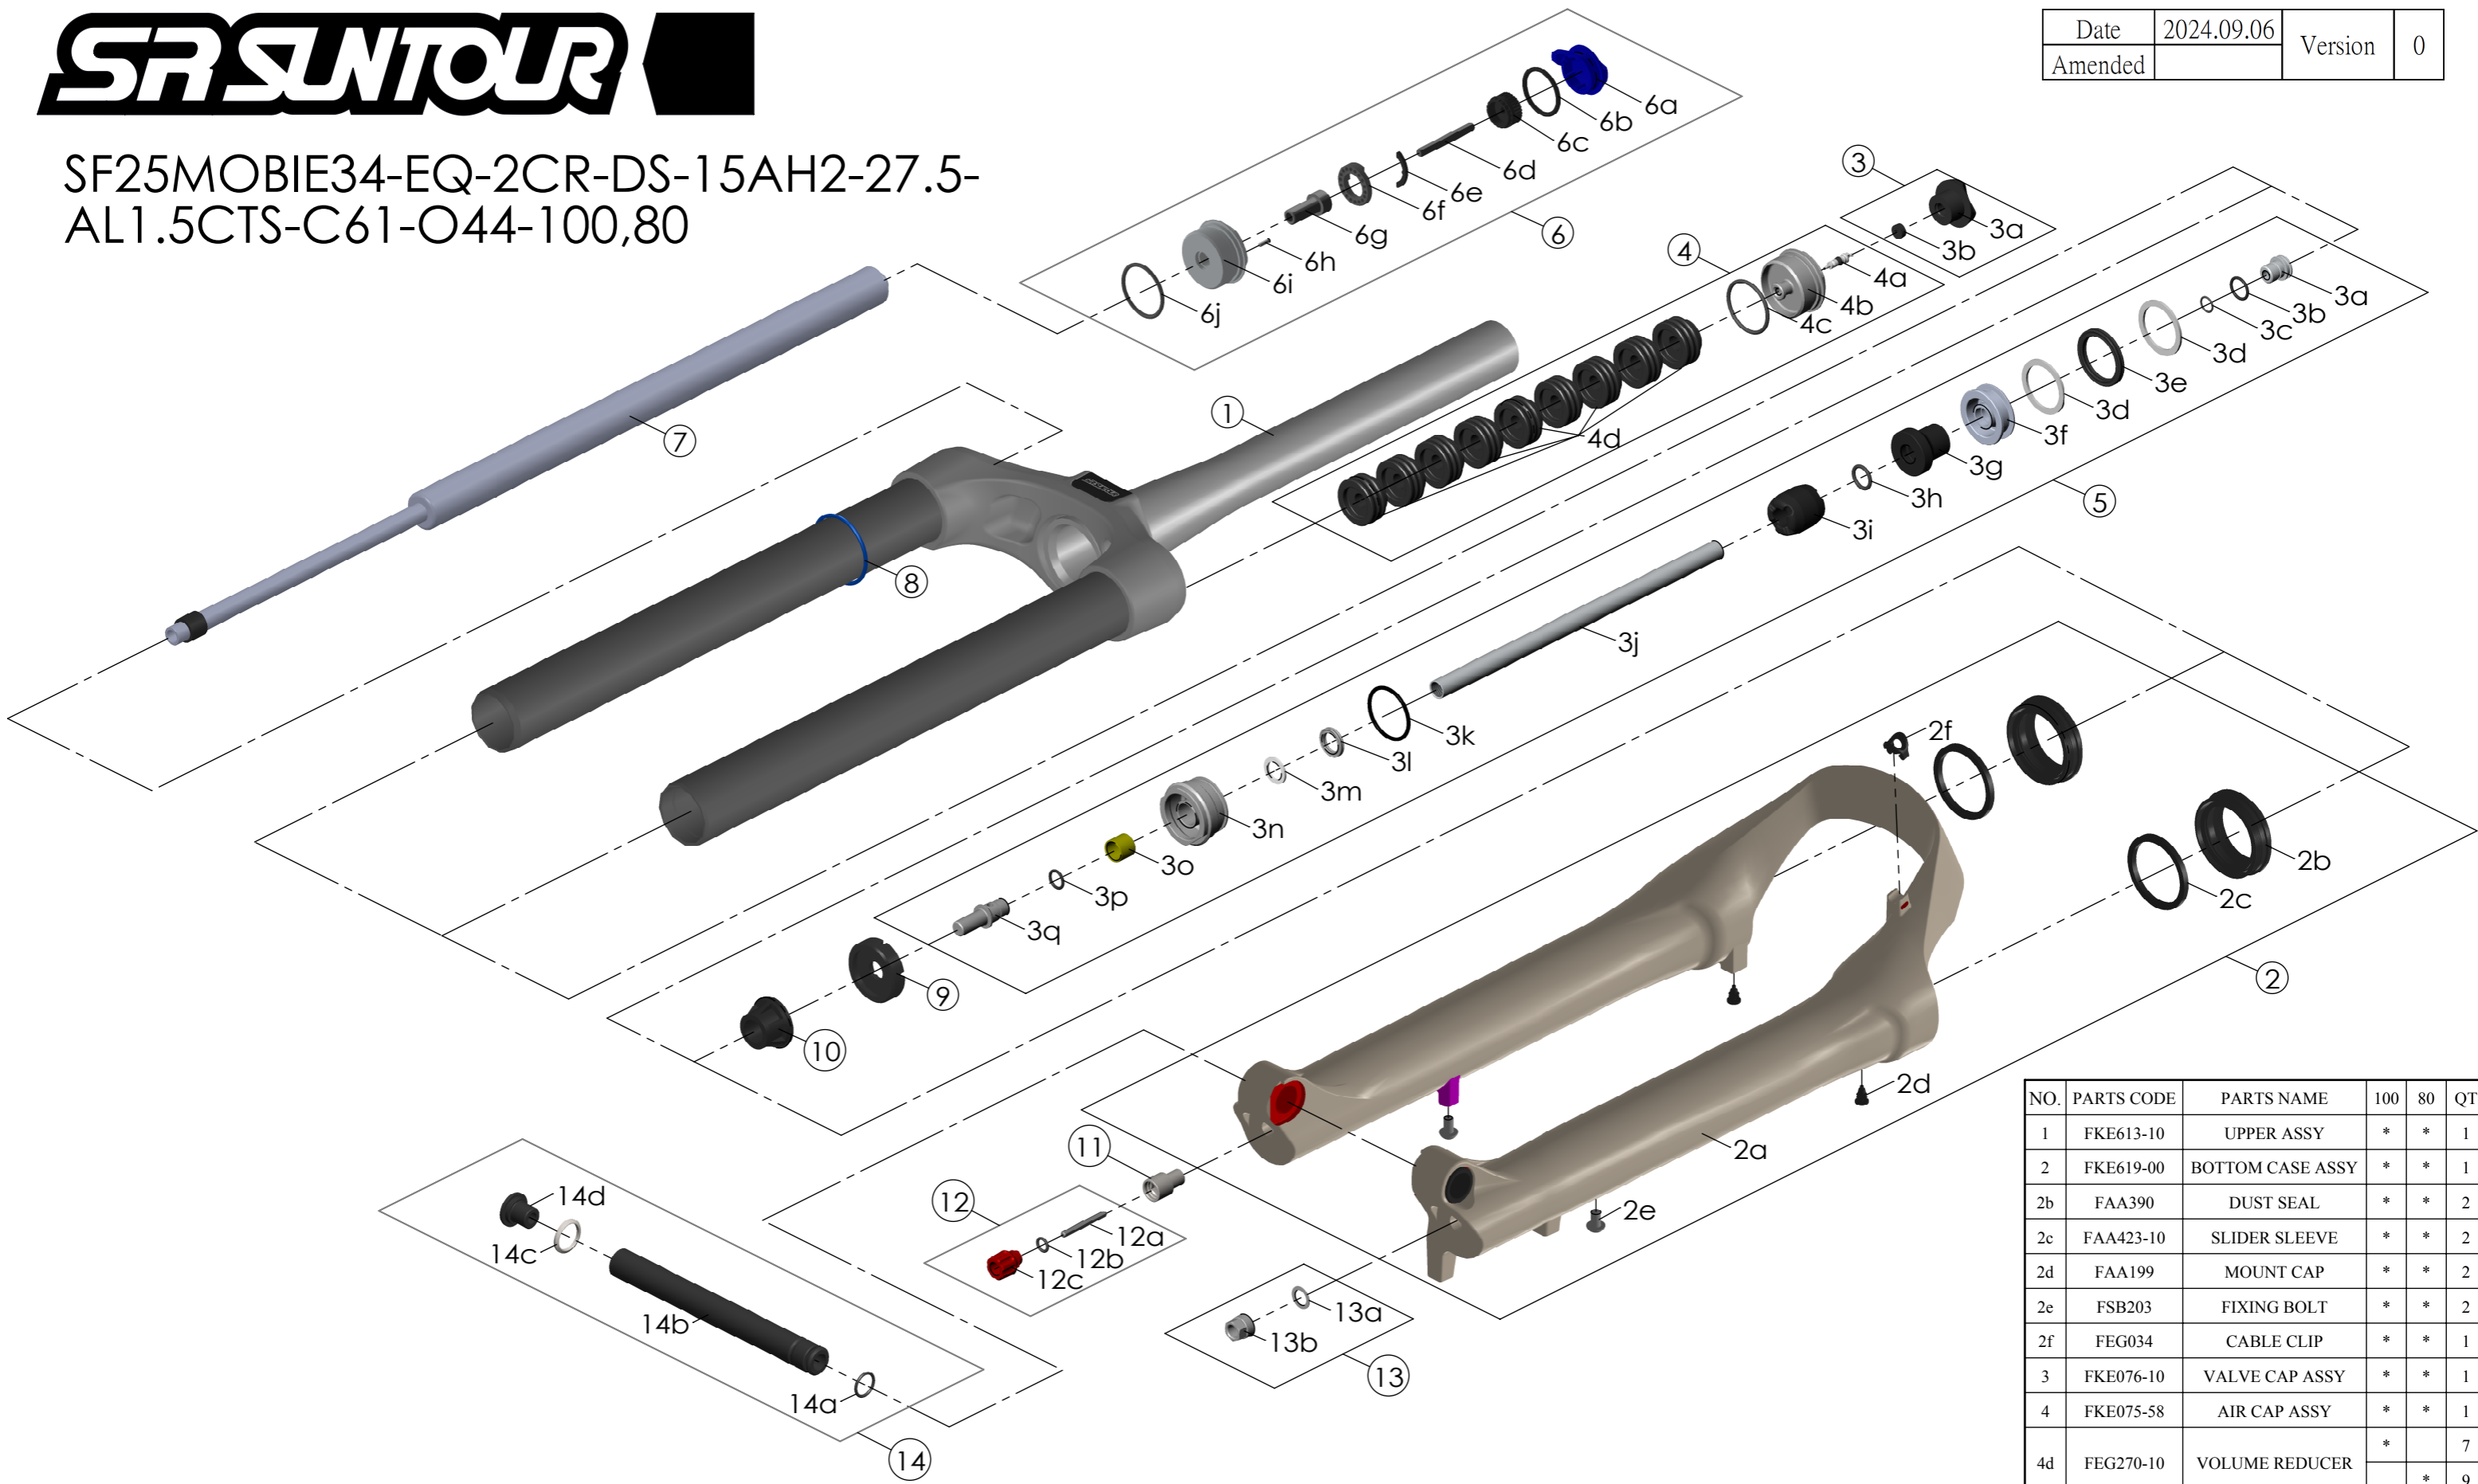

SF25MOBIE34-EQ-2CR-DS-15AH2-27.5-
AL1.5CTS-C61-O44-100,80

Date	2024.09.06	Version	0
Amended			

NO.	PARTS CODE	PARTS NAME	100	80	QT
11	FSB058	DAMPER FIXING BOLT	*	*	1
12	FKA004-30	REBOUND KNOB ASSY	*	*	1
13	FKA063-03	FIXING NUT SET	*	*	1
14	FKA117-00	15AH2-110 AXLE SET	*	*	1

NO.	PARTS CODE	PARTS NAME	100	80	QT
1	FKE613-10	UPPER ASSY	*	*	1
2	FKE619-00	BOTTOM CASE ASSY	*	*	1
2b	FAA390	DUST SEAL	*	*	2
2c	FAA423-10	SLIDER SLEEVE	*	*	2
2d	FAA199	MOUNT CAP	*	*	2
2e	FSB203	FIXING BOLT	*	*	2
2f	FEG034	CABLE CLIP	*	*	1
3	FKE076-10	VALVE CAP ASSY	*	*	1
4	FKE075-58	AIR CAP ASSY	*	*	1
4d	FEG270-10	VOLUME REDUCER	*		7
				*	9
5	FKE577-17	SUPPORT TUBE ASSY	*		1
	FKE577-27			*	1
6	FKE526-27	2CR TOP CAP ASSY	*	*	1
7	FUN200-00	LO-R UNIT	*	*	1
8	FAA397-30	O RING	*	*	1
9	FEP687-10	BOTTOM BUMPER	*	*	1
10	FEG242-10	BOTTOM STOPPER	*	*	1