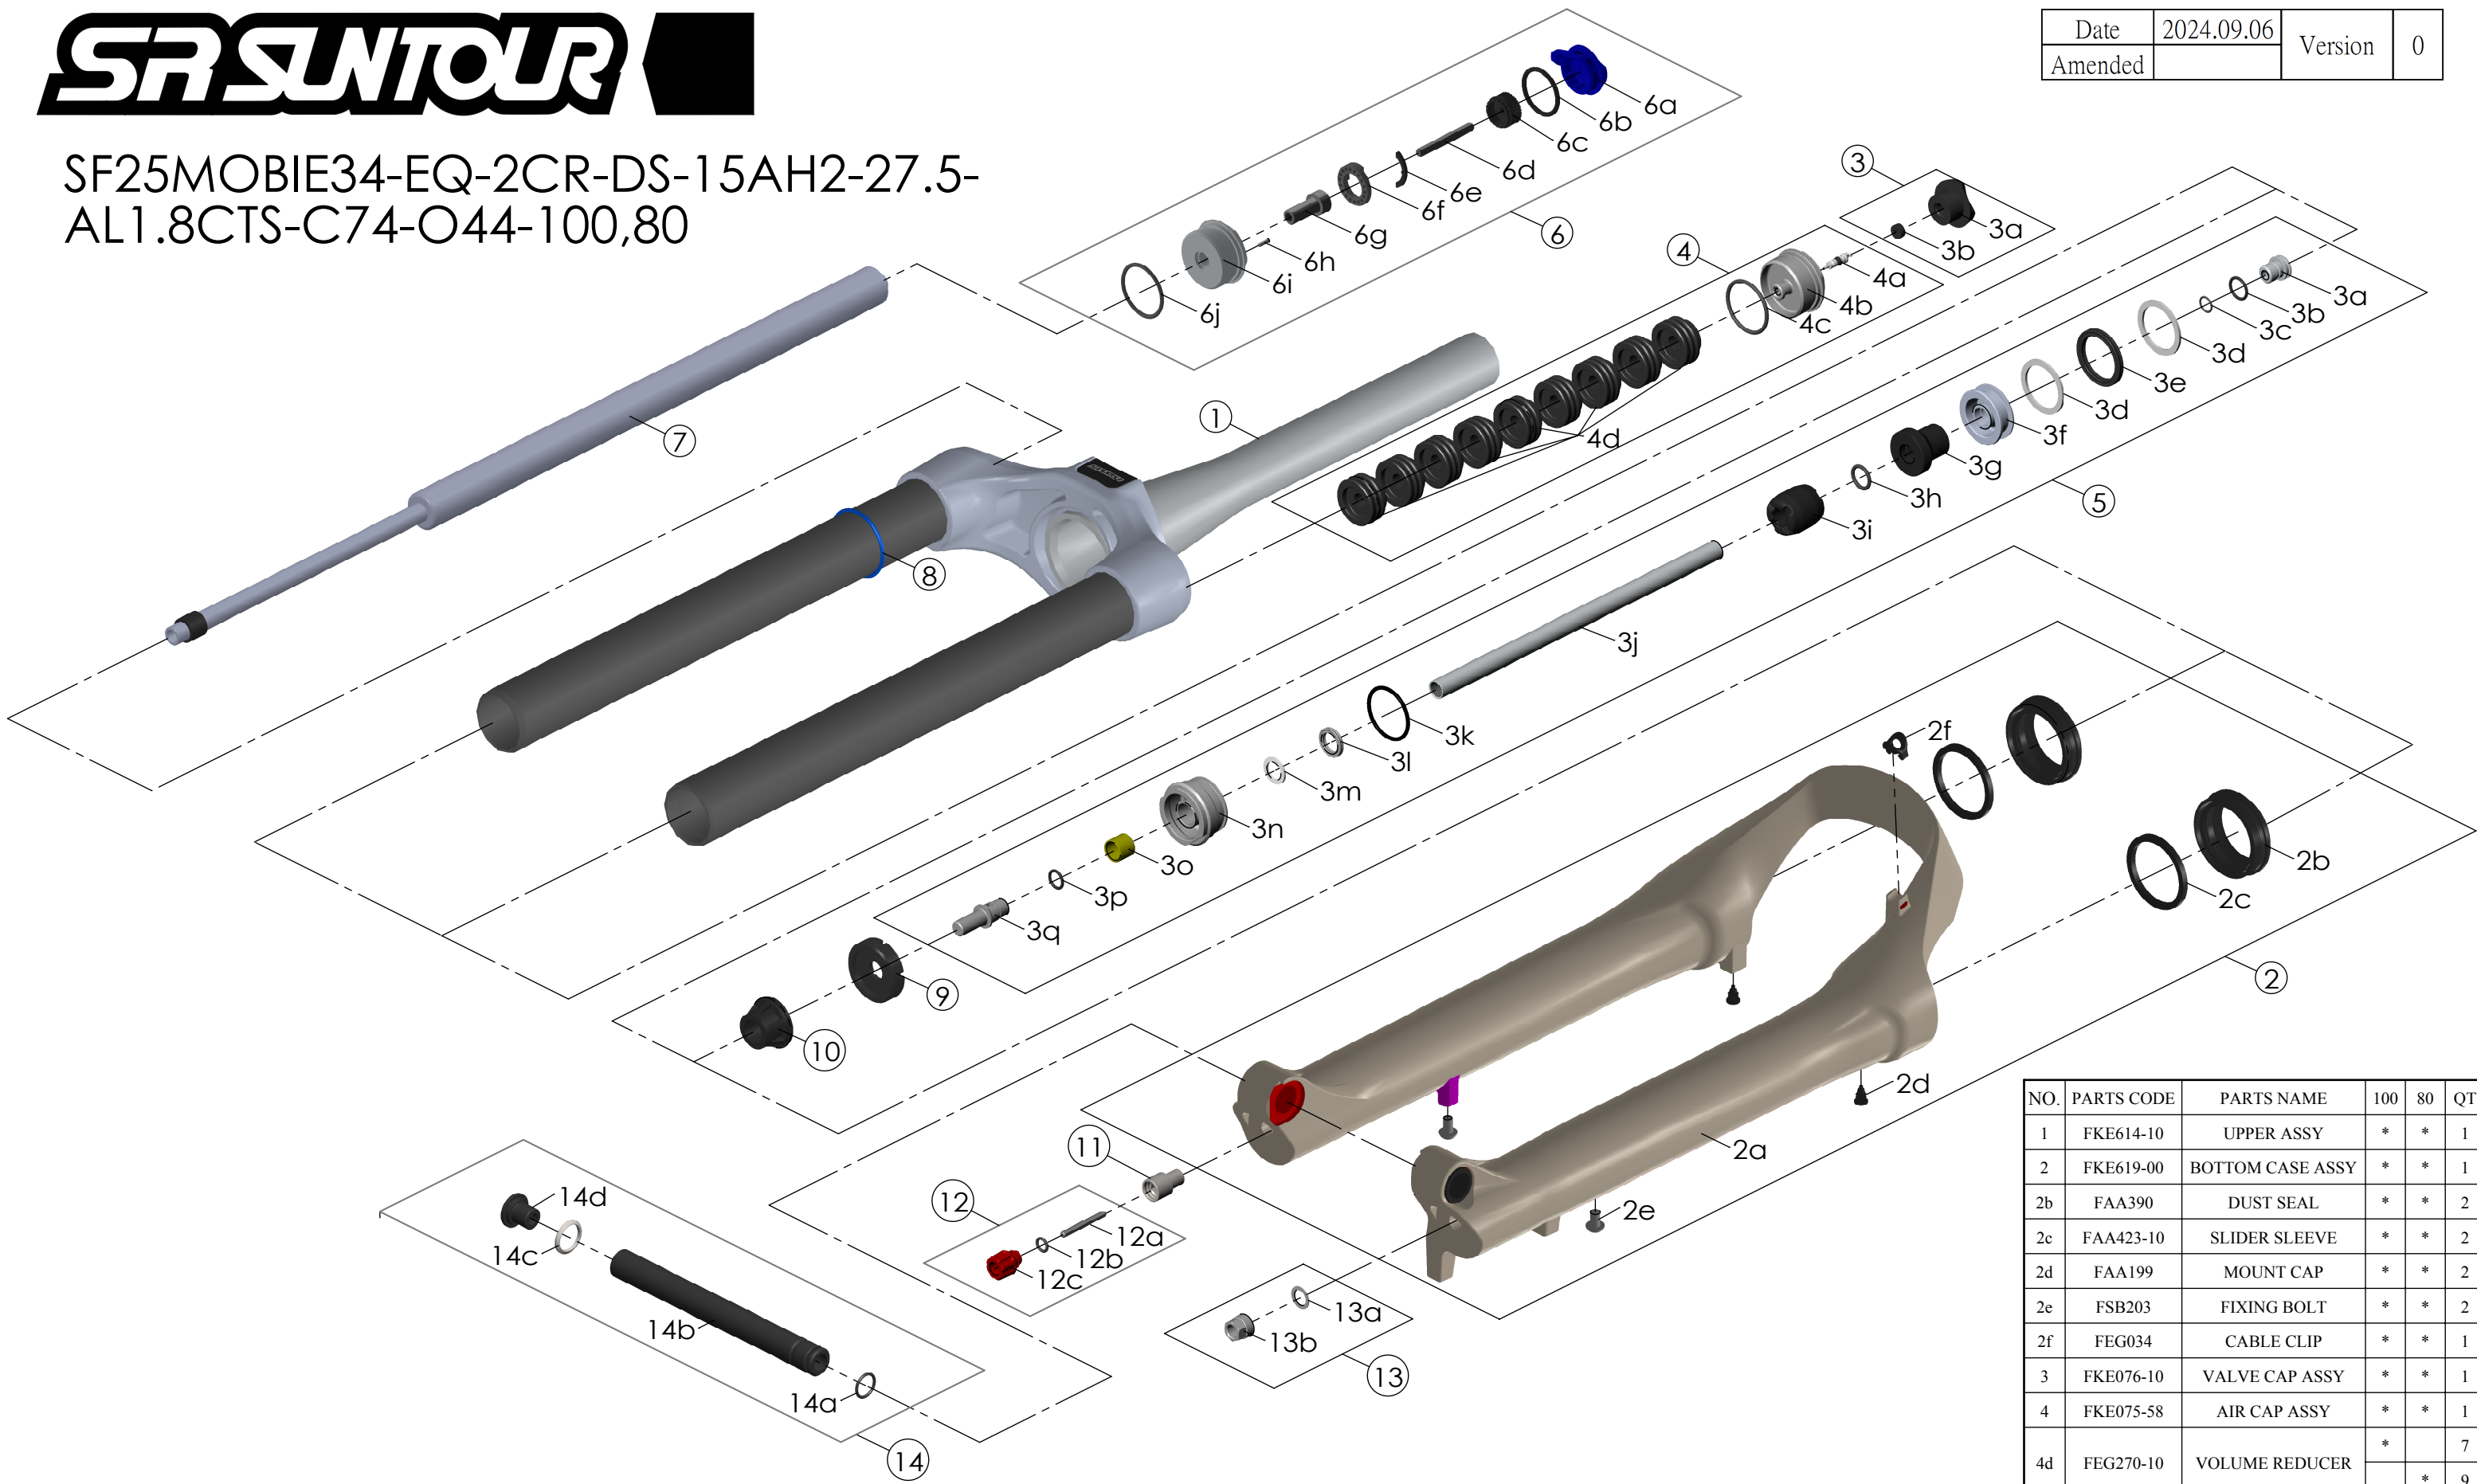

SF25MOBIE34-EQ-2CR-DS-15AH2-27.5-  
AL1.8CTS-C74-O44-100,80

Date	2024.09.06	Version	0
Amended			

NO.	PARTS CODE	PARTS NAME	100	80	QT
11	FSB058	DAMPER FIXING BOLT	*	*	1
12	FKA004-30	REBOUND KNOB ASSY	*	*	1
13	FKA063-03	FIXING NUT SET	*	*	1
14	FKA117-00	15AH2-110 AXLE SET	*	*	1

NO.	PARTS CODE	PARTS NAME	100	80	QT
1	FKE614-10	UPPER ASSY	*	*	1
2	FKE619-00	BOTTOM CASE ASSY	*	*	1
2b	FAA390	DUST SEAL	*	*	2
2c	FAA423-10	SLIDER SLEEVE	*	*	2
2d	FAA199	MOUNT CAP	*	*	2
2e	FSB203	FIXING BOLT	*	*	2
2f	FEG034	CABLE CLIP	*	*	1
3	FKE076-10	VALVE CAP ASSY	*	*	1
4	FKE075-58	AIR CAP ASSY	*	*	1
4d	FEG270-10	VOLUME REDUCER	*		7
				*	9
5	FKE577-17	SUPPORT TUBE ASSY	*		1
	FKE577-27			*	1
6	FKE526-27	2CR TOP CAP ASSY	*	*	1
7	FUN200-00	LO-R UNIT	*	*	1
8	FAA397-30	O RING	*	*	1
9	FEP687-10	BOTTOM BUMPER	*	*	1
10	FEG242-10	BOTTOM STOPPER	*	*	1