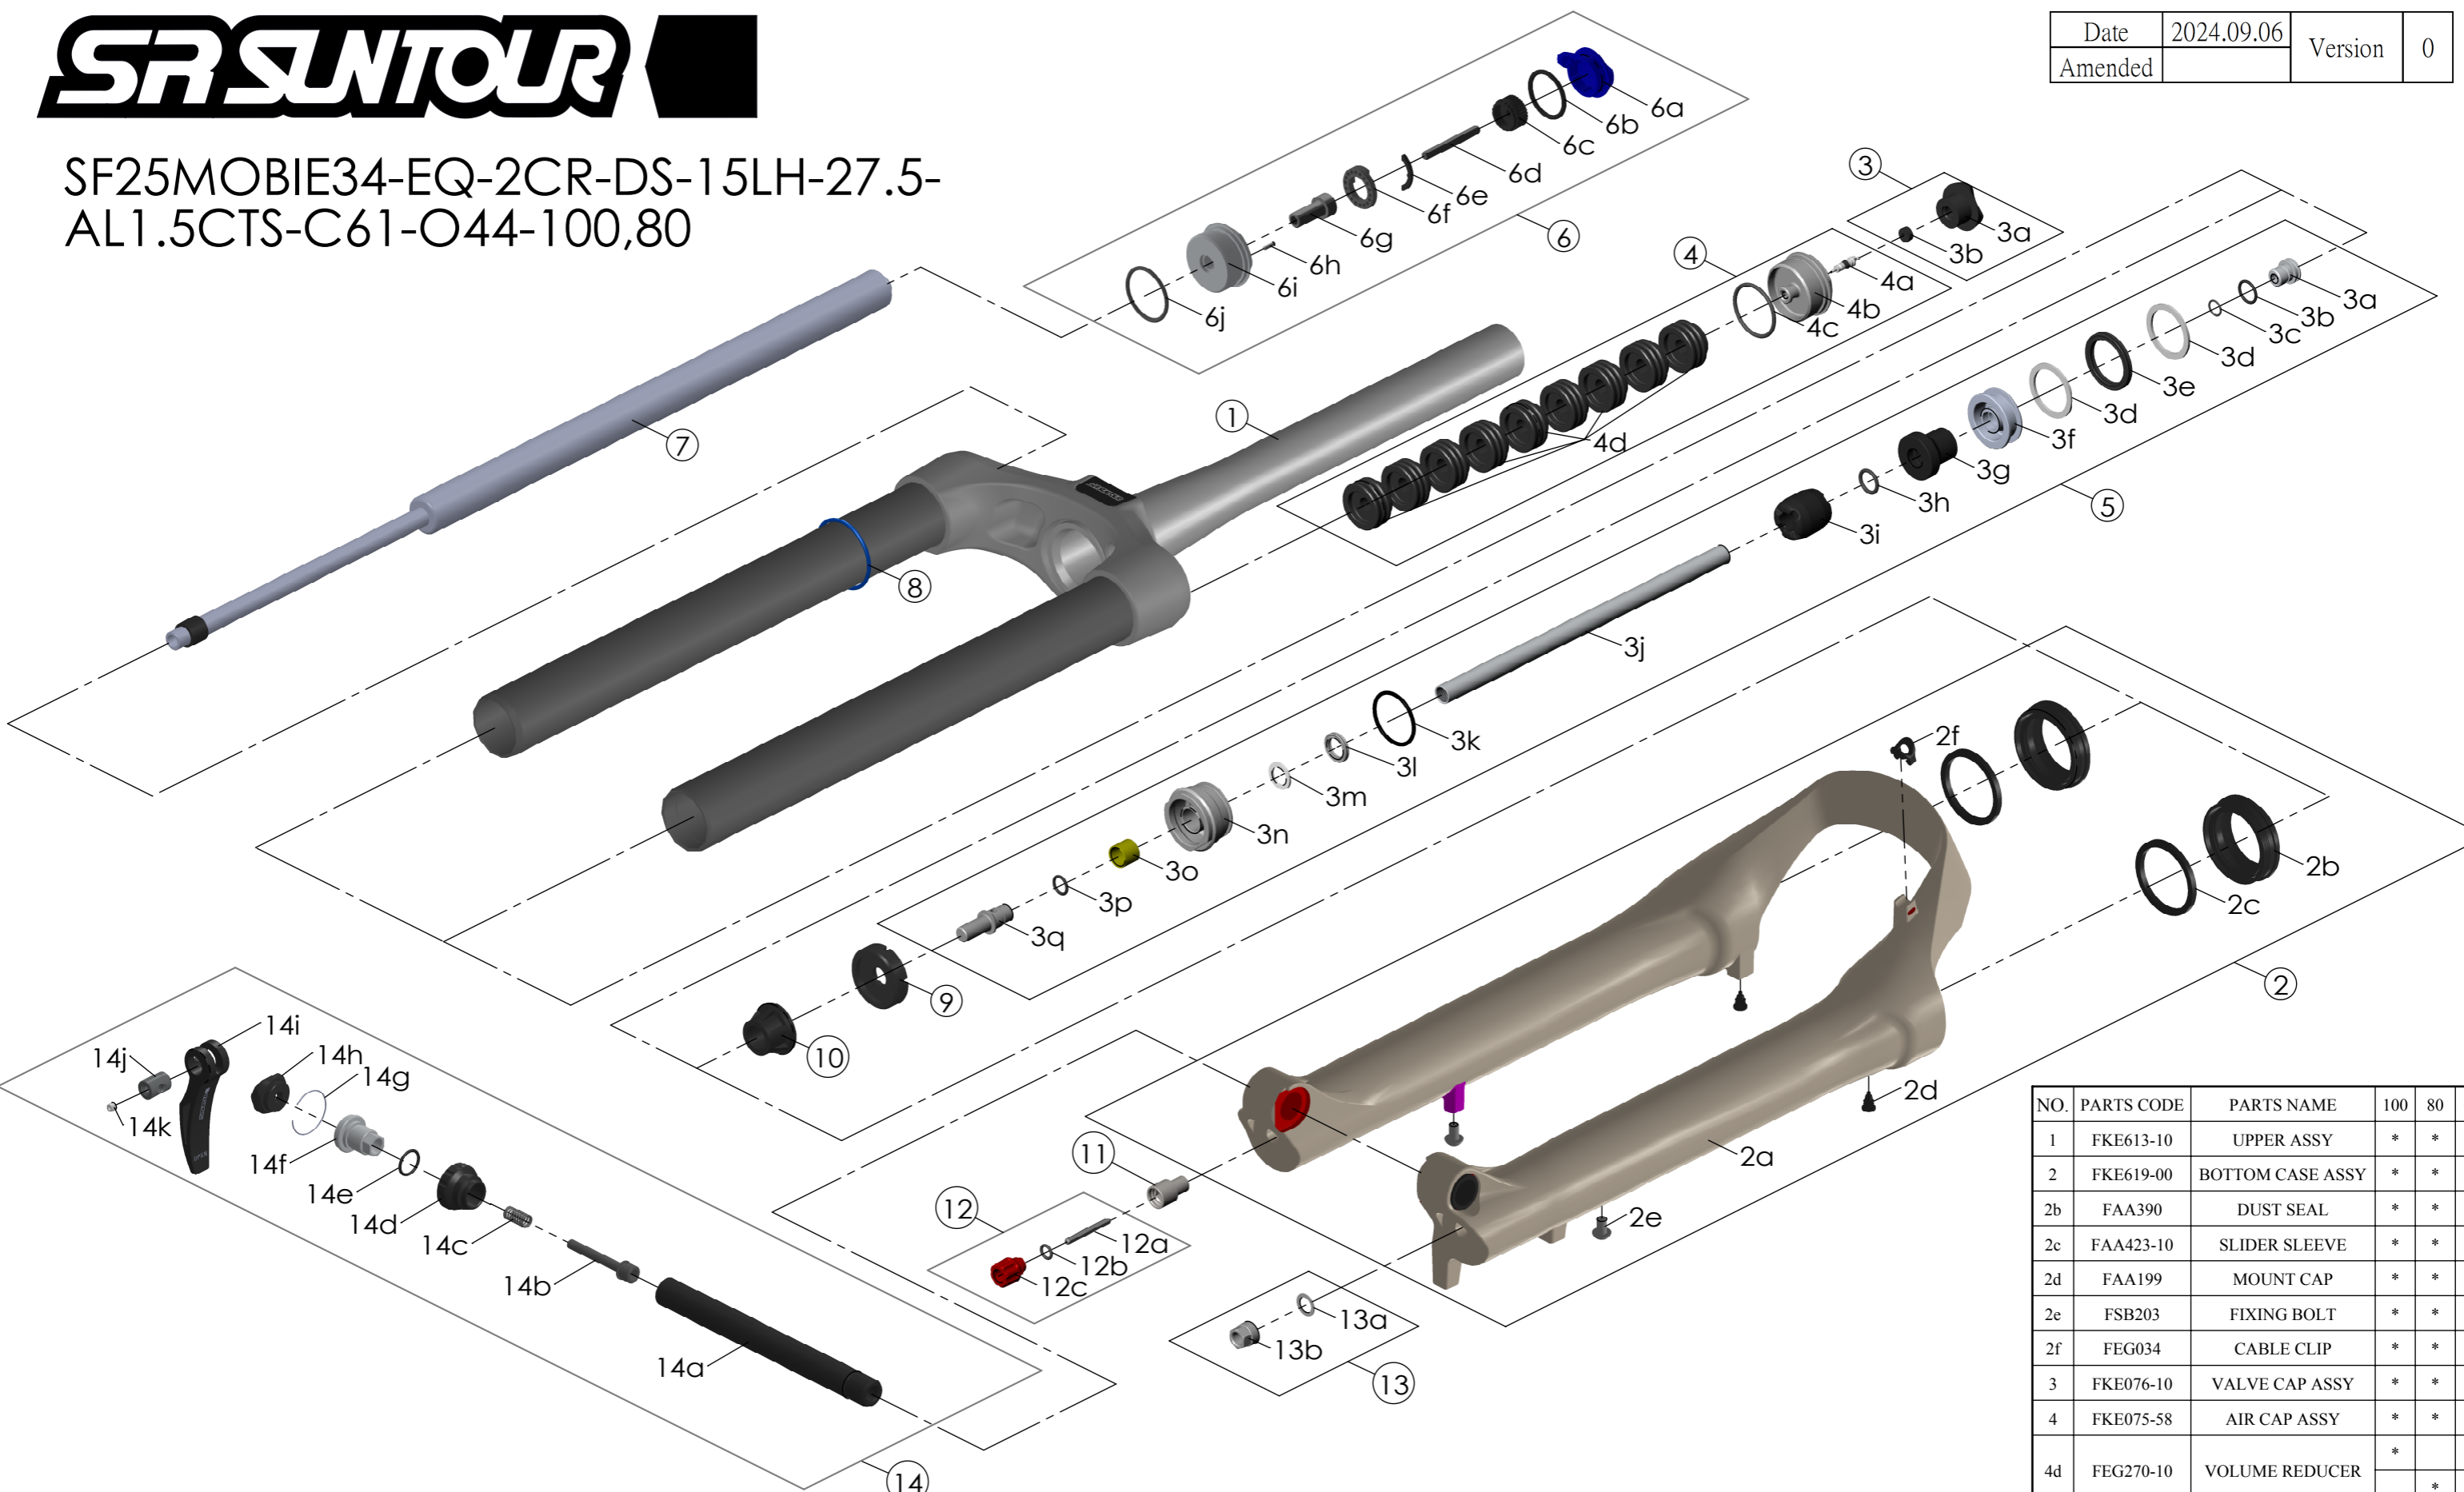

SF25MOBIE34-EQ-2CR-DS-15LH-27.5-  
AL1.5CTS-C61-O44-100,80

NO.	PARTS CODE	PARTS NAME	100	80	QT
11	FSB058	DAMPER FIXING BOLT	*	*	1
12	FKA004-30	REBOUND KNOB ASSY	*	*	1
13	FKA063-03	FIXING NUT SET	*	*	1
14	FKA116-02	15LH-110 AXLE SET	*	*	1

NO.	PARTS CODE	PARTS NAME	100	80	QT
1	FKE613-10	UPPER ASSY	*	*	1
2	FKE619-00	BOTTOM CASE ASSY	*	*	1
2b	FAA390	DUST SEAL	*	*	2
2c	FAA423-10	SLIDER SLEEVE	*	*	2
2d	FAA199	MOUNT CAP	*	*	2
2e	FSB203	FIXING BOLT	*	*	2
2f	FEG034	CABLE CLIP	*	*	1
3	FKE076-10	VALVE CAP ASSY	*	*	1
4	FKE075-58	AIR CAP ASSY	*	*	1
4d	FEG270-10	VOLUME REDUCER	*		7
				*	9
5	FKE577-17	SUPPORT TUBE ASSY	*		1
	FKE577-27			*	1
6	FKE526-27	2CR TOP CAP ASSY	*	*	1
7	FUN200-00	LO-R UNIT	*	*	1
8	FAA397-30	O RING	*	*	1
9	FEP687-10	BOTTOM BUMPER	*	*	1
10	FEG242-10	BOTTOM STOPPER	*	*	1