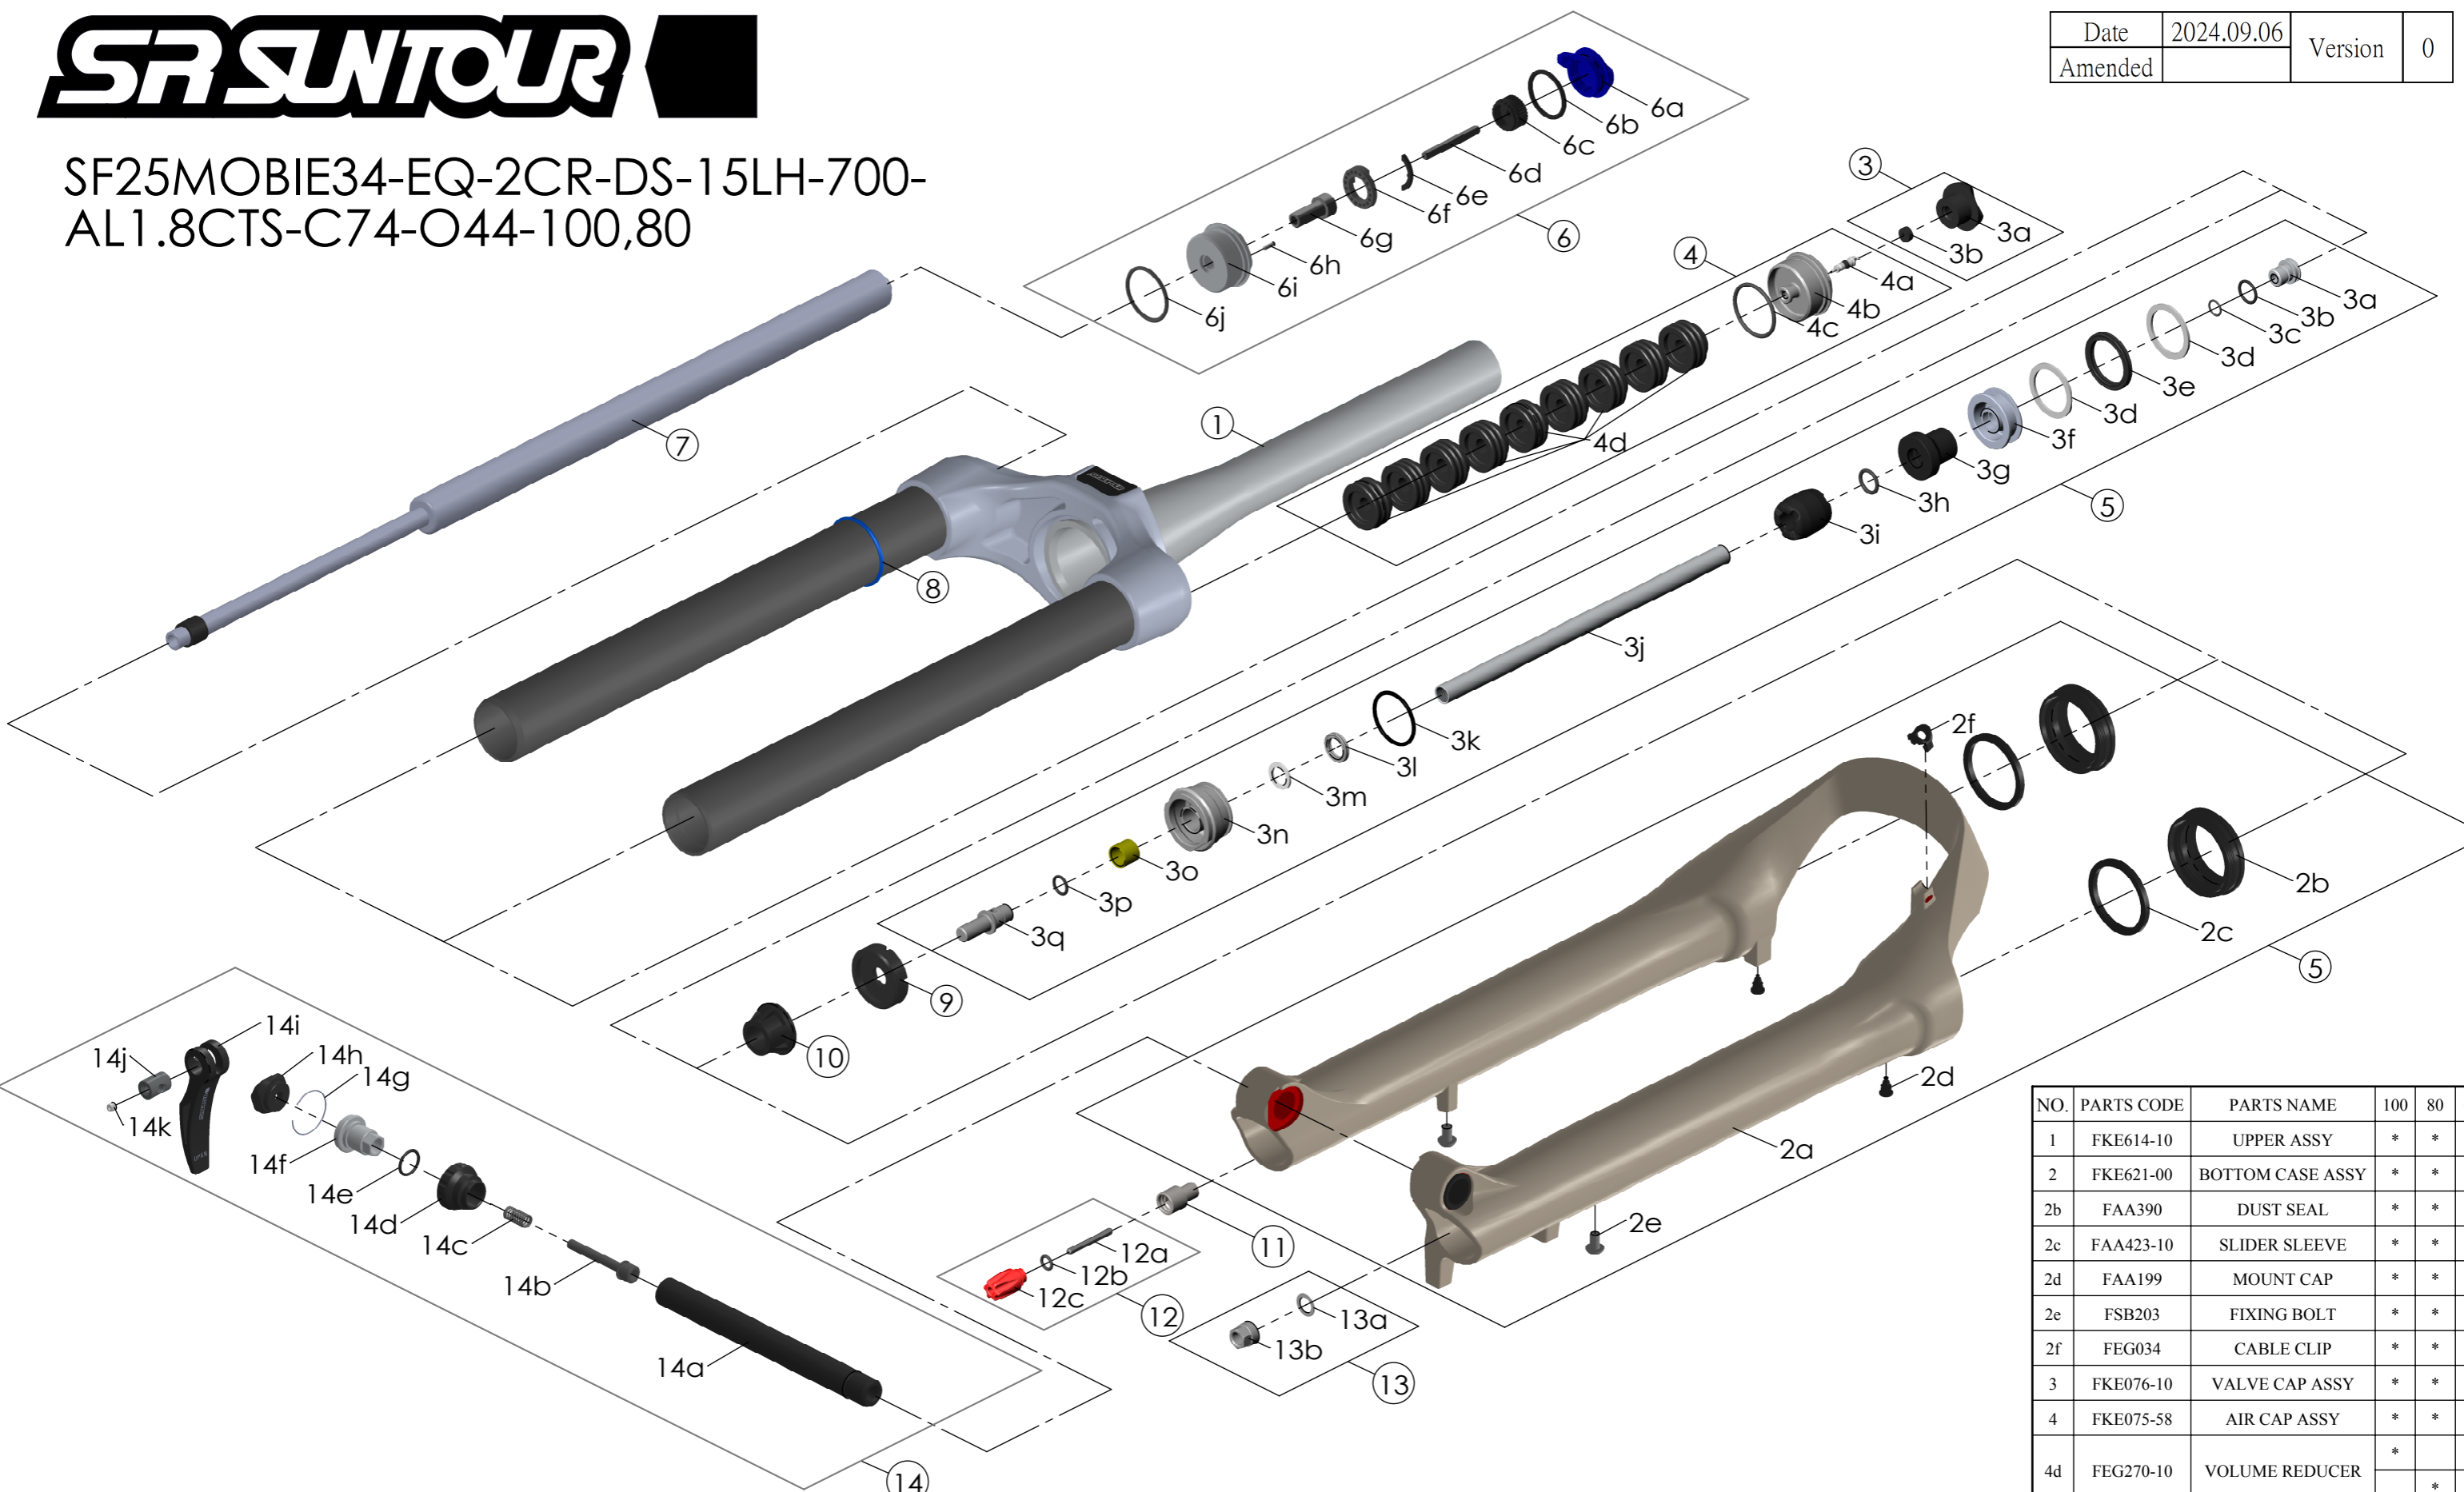

SF25MOBIE34-EQ-2CR-DS-15LH-700-  
AL1.8CTS-C74-O44-100,80

Date	2024.09.06	Version	0
Amended			

NO.	PARTS CODE	PARTS NAME	100	80	QT
1	FKE614-10	UPPER ASSY	*	*	1
2	FKE621-00	BOTTOM CASE ASSY	*	*	1
2b	FAA390	DUST SEAL	*	*	2
2c	FAA423-10	SLIDER SLEEVE	*	*	2
2d	FAA199	MOUNT CAP	*	*	2
2e	FSB203	FIXING BOLT	*	*	2
2f	FEG034	CABLE CLIP	*	*	1
3	FKE076-10	VALVE CAP ASSY	*	*	1
4	FKE075-58	AIR CAP ASSY	*	*	1
4d	FEG270-10	VOLUME REDUCER	*		7
				*	9
5	FKE577-17	SUPPORT TUBE ASSY	*		1
	FKE577-27			*	1
6	FKE526-27	2CR TOP CAP ASSY	*	*	1
7	FUN200-00	LO-R UNIT	*	*	1
8	FAA397-30	O RING	*	*	1
9	FEP687-10	BOTTOM BUMPER	*	*	1
10	FEG242-10	BOTTOM STOPPER	*	*	1

NO.	PARTS CODE	PARTS NAME	100	80	QT
11	FSB058	DAMPER FIXING BOLT	*	*	1
12	FKA004-22	DAMPER KNOB ASSY	*	*	1
13	FKA063-03	FIXING NUT SET	*	*	1
14	FKA116-02	15LH-110 AXLE SET	*	*	1