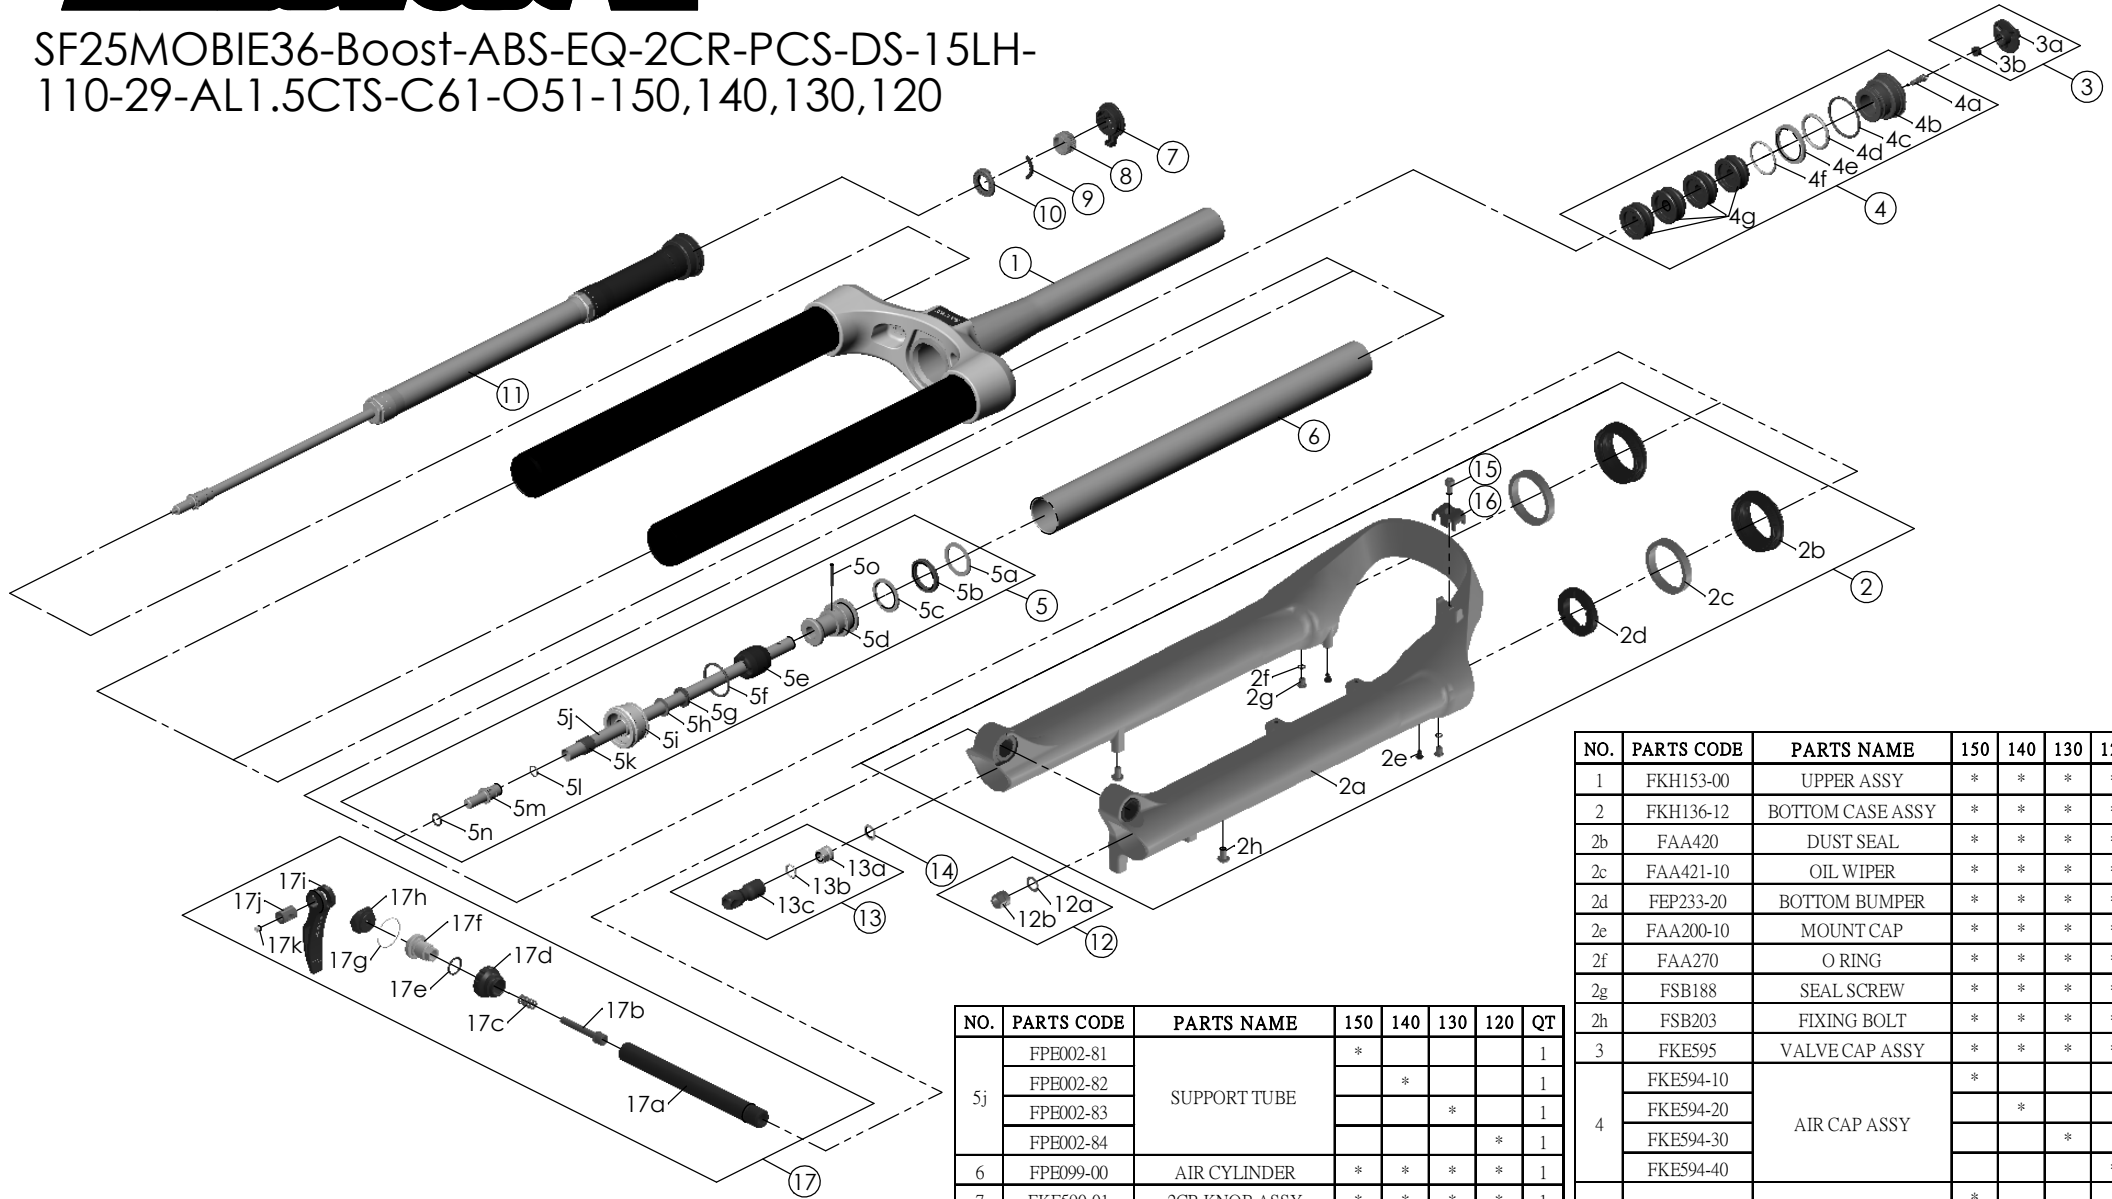

SF25MOBIE36-Boost-ABS-EQ-2CR-PCS-DS-15LH-110-29-AL1.5CTS-C61-O51-150,140,130,120

Date	2023.-06-12	Version	1
Amended	2024.03.06		

NO.	PARTS CODE	PARTS NAME	150	140	130	120	QT
1	FKH153-00	UPPER ASSY	*	*	*	*	1
2	FKH136-12	BOTTOM CASE ASSY	*	*	*	*	1
2b	FAA420	DUST SEAL	*	*	*	*	2
2c	FAA421-10	OIL WIPER	*	*	*	*	2
2d	FEP233-20	BOTTOM BUMPER	*	*	*	*	2
2e	FAA200-10	MOUNT CAP	*	*	*	*	2
2f	FAA270	O RING	*	*	*	*	2
2g	FSB188	SEAL SCREW	*	*	*	*	2
2h	FSB203	FIXING BOLT	*	*	*	*	2
3	FKE595	VALVE CAP ASSY	*	*	*	*	1
4	FKE594-10	AIR CAP ASSY	*				1
	FKE594-20			*		1	
	FKE594-30				*	1	
	FKE594-40					*	1
4g	FEG270-10	VOLUME REDUCER	*				4
				*			5
					*		6
5	FKH154-01	SUPPORT TUBE ASSY	*				1
				*			1
					*		1
						*	1

NO.	PARTS CODE	PARTS NAME	150	140	130	120	QT
5j	FPE002-81	SUPPORT TUBE	*				1
	FPE002-82			*		1	
	FPE002-83				*	1	
	FPE002-84					*	1
6	FPE099-00	AIR CYLINDER	*	*	*	*	1
7	FKE590-01	2CR KNOB ASSY	*	*	*	*	1
8	FEE256-10	ADJUST CORE	*	*	*	*	1
9	FEE258	ADJUST CLICK	*	*	*	*	1
10	FEE257	CLICK HOLDER	*	*	*	*	1
11	FUN171-75	2CR-PCS UNIT	*	*	*	*	1
12	FKA063-03	FIXING NUT SET	*	*	*	*	1
13	FKE583	REBOUND KNOB ASSY	*	*	*	*	1
14	CSS014	WASHER	*	*	*	*	1

NO.	PARTS CODE	PARTS NAME	150	140	130	120	QT
15	FSB153	GUIDE FIXING BOLT	*	*	*	*	1
16	FEG519	CABLE GUIDE	*	*	*	*	1
17	FKA116-02	15LH-110 AXLE SET	*	*	*	*	1