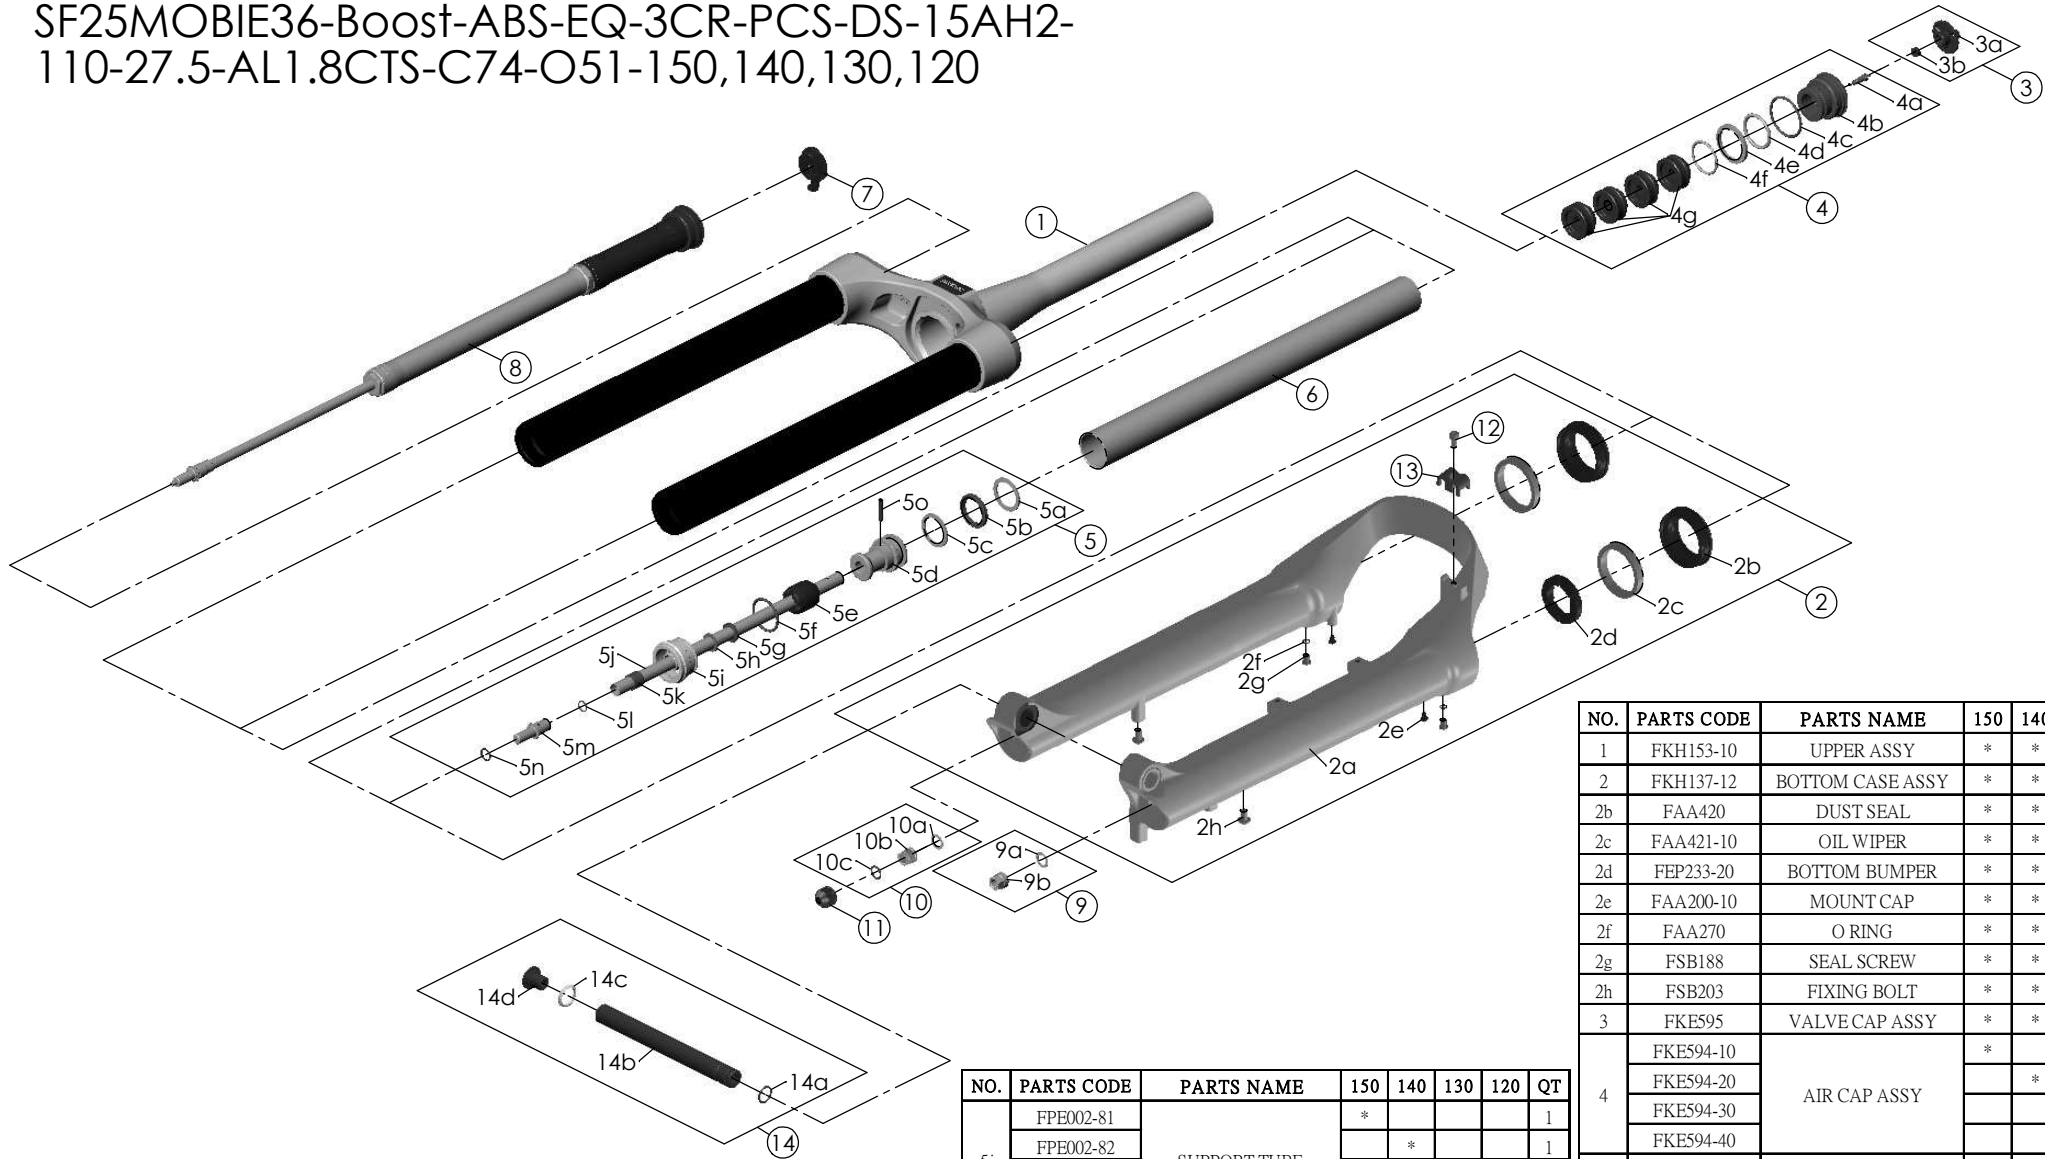

SF25MOBIE36-Boost-ABS-EQ-3CR-PCS-DS-15AH2-110-27.5-AL1.8CTS-C74-O51-150,140,130,120

NO.	PARTS CODE	PARTS NAME	150	140	130	120	QT
1	FKH153-10	UPPER ASSY	*	*	*	*	1
2	FKH137-12	BOTTOM CASE ASSY	*	*	*	*	1
2b	FAA420	DUST SEAL	*	*	*	*	2
2c	FAA421-10	OIL WIPER	*	*	*	*	2
2d	FEP233-20	BOTTOM BUMPER	*	*	*	*	2
2e	FAA200-10	MOUNT CAP	*	*	*	*	2
2f	FAA270	O RING	*	*	*	*	2
2g	FSB188	SEAL SCREW	*	*	*	*	2
2h	FSB203	FIXING BOLT	*	*	*	*	2
3	FKE595	VALVE CAP ASSY	*	*	*	*	1
4	FKE594-10	AIR CAP ASSY	*				1
	FKE594-20			*		1	
	FKE594-30				*	1	
	FKE594-40					*	1
4g	FEG270-10	VOLUME REDUCER	*				4
				*			5
					*		6
					*	7	
5	FKH154-01	SUPPORT TUBE ASSY	*				1
				*			1
					*		1
						*	1
5j	FPE002-81	SUPPORT TUBE	*				1
	FPE002-82			*			1
	FPE002-83				*		1
	FPE002-84					*	1
6	FPE099-00	AIR CYLINDER	*	*	*	*	1
7	FKE590-00	3CR KNOB ASSY	*	*	*	*	1
8	FUN210-25	3CR-PCS UNIT	*	*	*	*	1
9	FKA063-03	FIXING NUT SET	*	*	*	*	1
10	FKE436	FIXING NUT SET	*	*	*	*	1
11	FEG201	REBOUND KNOB	*	*	*	*	1

NO.	PARTS CODE	PARTS NAME	150	140	130	120	QT
12	FSB153	GUIDE FIXING BOLT	*	*	*	*	1
13	FEG519	CABLE GUIDE	*	*	*	*	1
14	FKA117-00	15AH2-110 THRU AXLE SET	*	*	*	*	1