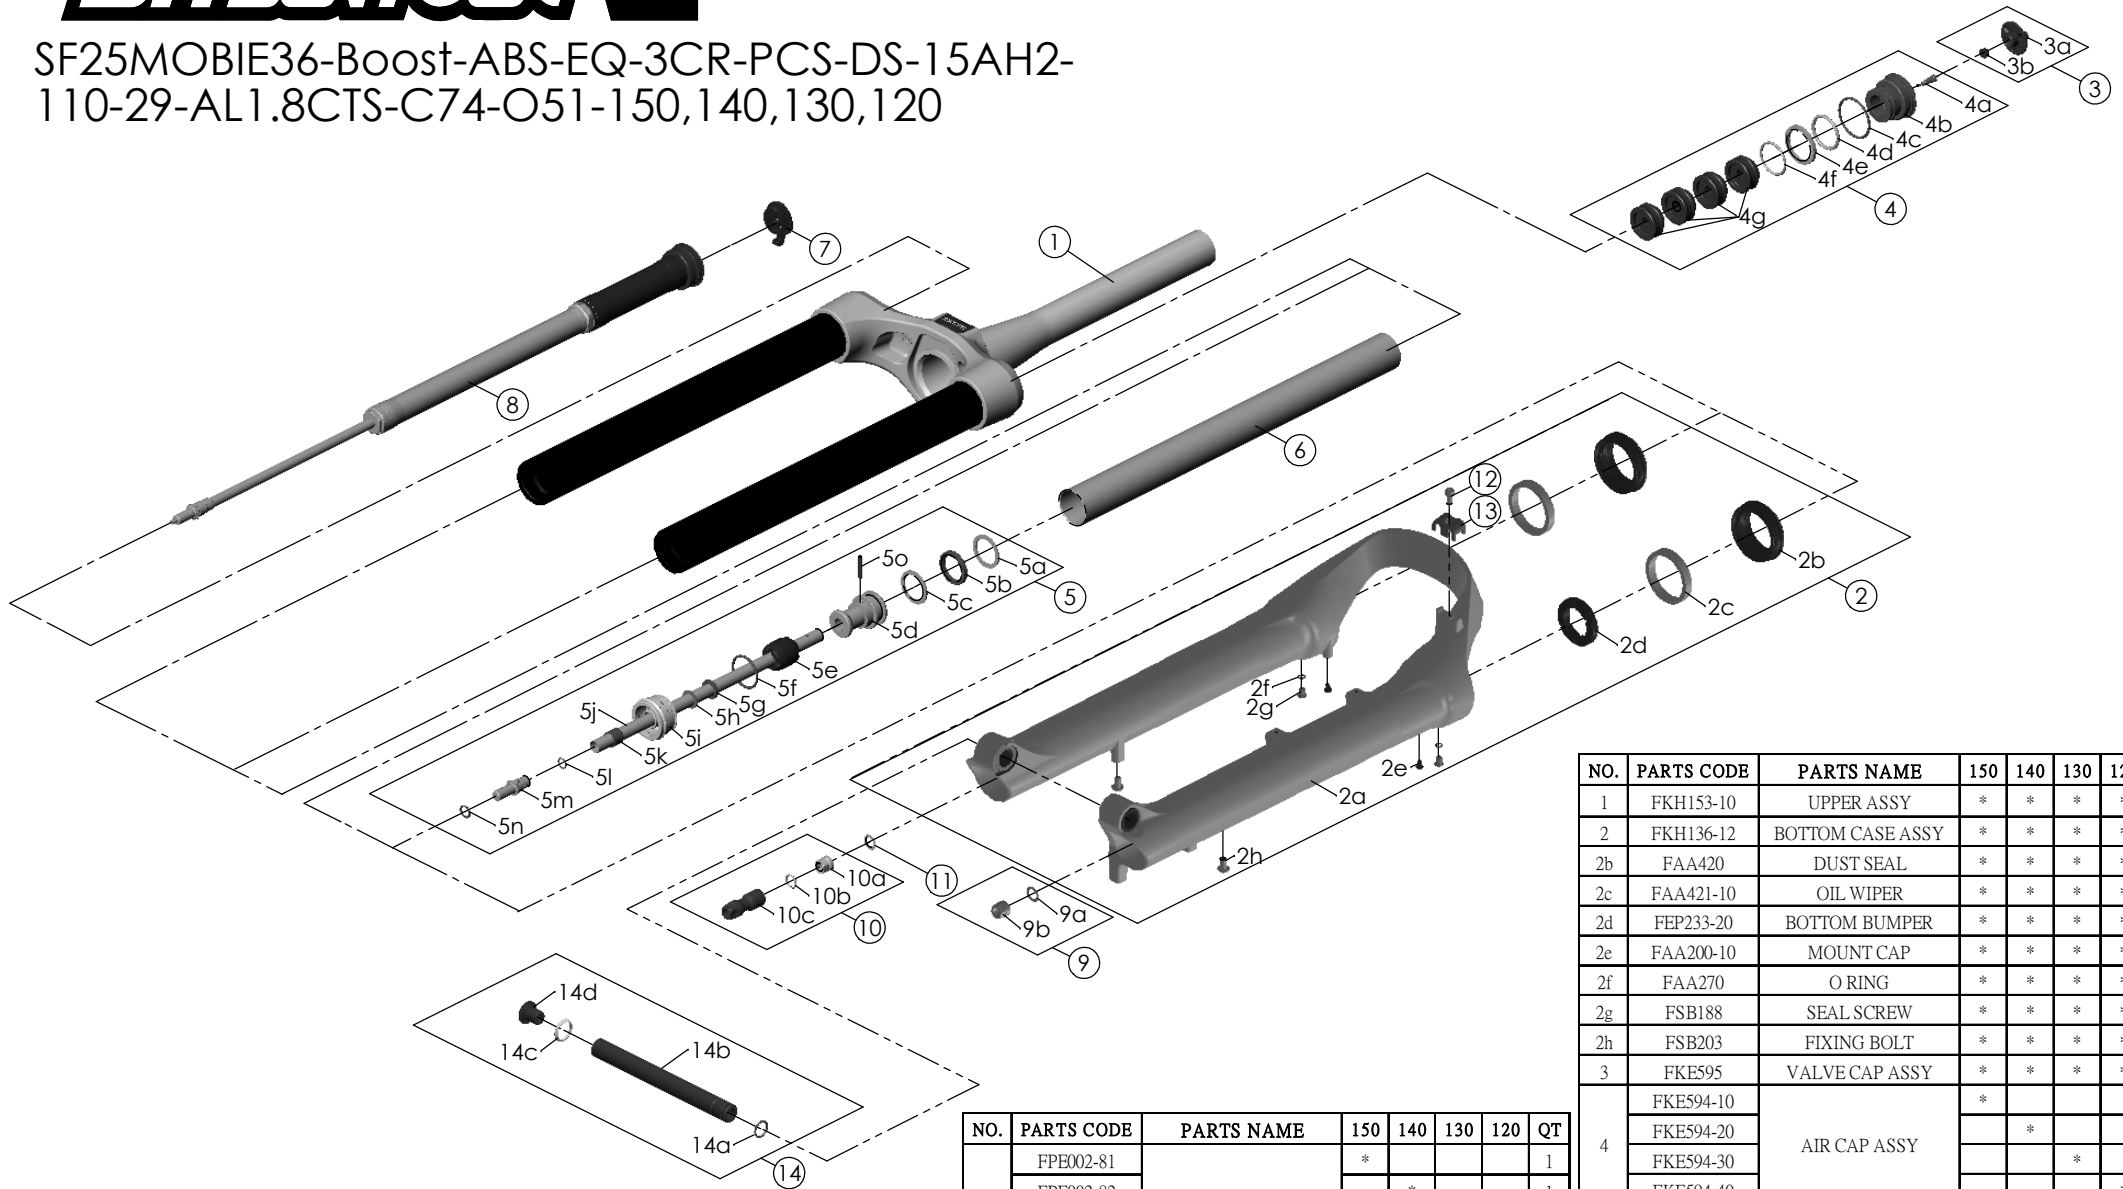

SF25MOBIE36-Boost-ABS-EQ-3CR-PCS-DS-15AH2-110-29-AL1.8CTS-C74-O51-150,140,130,120

NO.	PARTS CODE	PARTS NAME	150	140	130	120	QT
12	FSB153	GUIDE FIXING BOLT	*	*	*	*	1
13	FEF519	CABLE GUIDE	*	*	*	*	1
14	FKA117-00	15AH2-110 THRU AXLE SET	*	*	*	*	1

NO.	PARTS CODE	PARTS NAME	150	140	130	120	QT
5j	FPE002-81	SUPPORT TUBE	*				1
	FPE002-82			*		1	
	FPE002-83				*	1	
	FPE002-84					*	1
6	FPE099-00	AIR CYLINDER	*	*	*	*	1
7	FKE590-00	3CR KNOB ASSY	*	*	*	*	1
8	FUN210-25	3CR-PCS UNIT	*	*	*	*	1
9	FKA063-03	FIXING NUT SET	*	*	*	*	1
10	FKE583	REBOUND KNOB ASSY	*	*	*	*	1
11	CSS014	WASHER	*	*	*	*	1

NO.	PARTS CODE	PARTS NAME	150	140	130	120	QT
1	FKH153-10	UPPER ASSY	*	*	*	*	1
2	FKH136-12	BOTTOM CASE ASSY	*	*	*	*	1
2b	FAA420	DUST SEAL	*	*	*	*	2
2c	FAA421-10	OIL WIPER	*	*	*	*	2
2d	FEP233-20	BOTTOM BUMPER	*	*	*	*	2
2e	FAA200-10	MOUNT CAP	*	*	*	*	2
2f	FAA270	O RING	*	*	*	*	2
2g	FSB188	SEAL SCREW	*	*	*	*	2
2h	FSB203	FIXING BOLT	*	*	*	*	2
3	FKE595	VALVE CAP ASSY	*	*	*	*	1
4	FKE594-10	AIR CAP ASSY	*				1
	FKE594-20			*		1	
	FKE594-30				*	1	
	FKE594-40					*	1
4g	FEG270-10	VOLUME REDUCER	*				4
				*			5
					*		6
5	FKH154-01	SUPPORT TUBE ASSY	*				1
				*			1
					*		1
						*	1