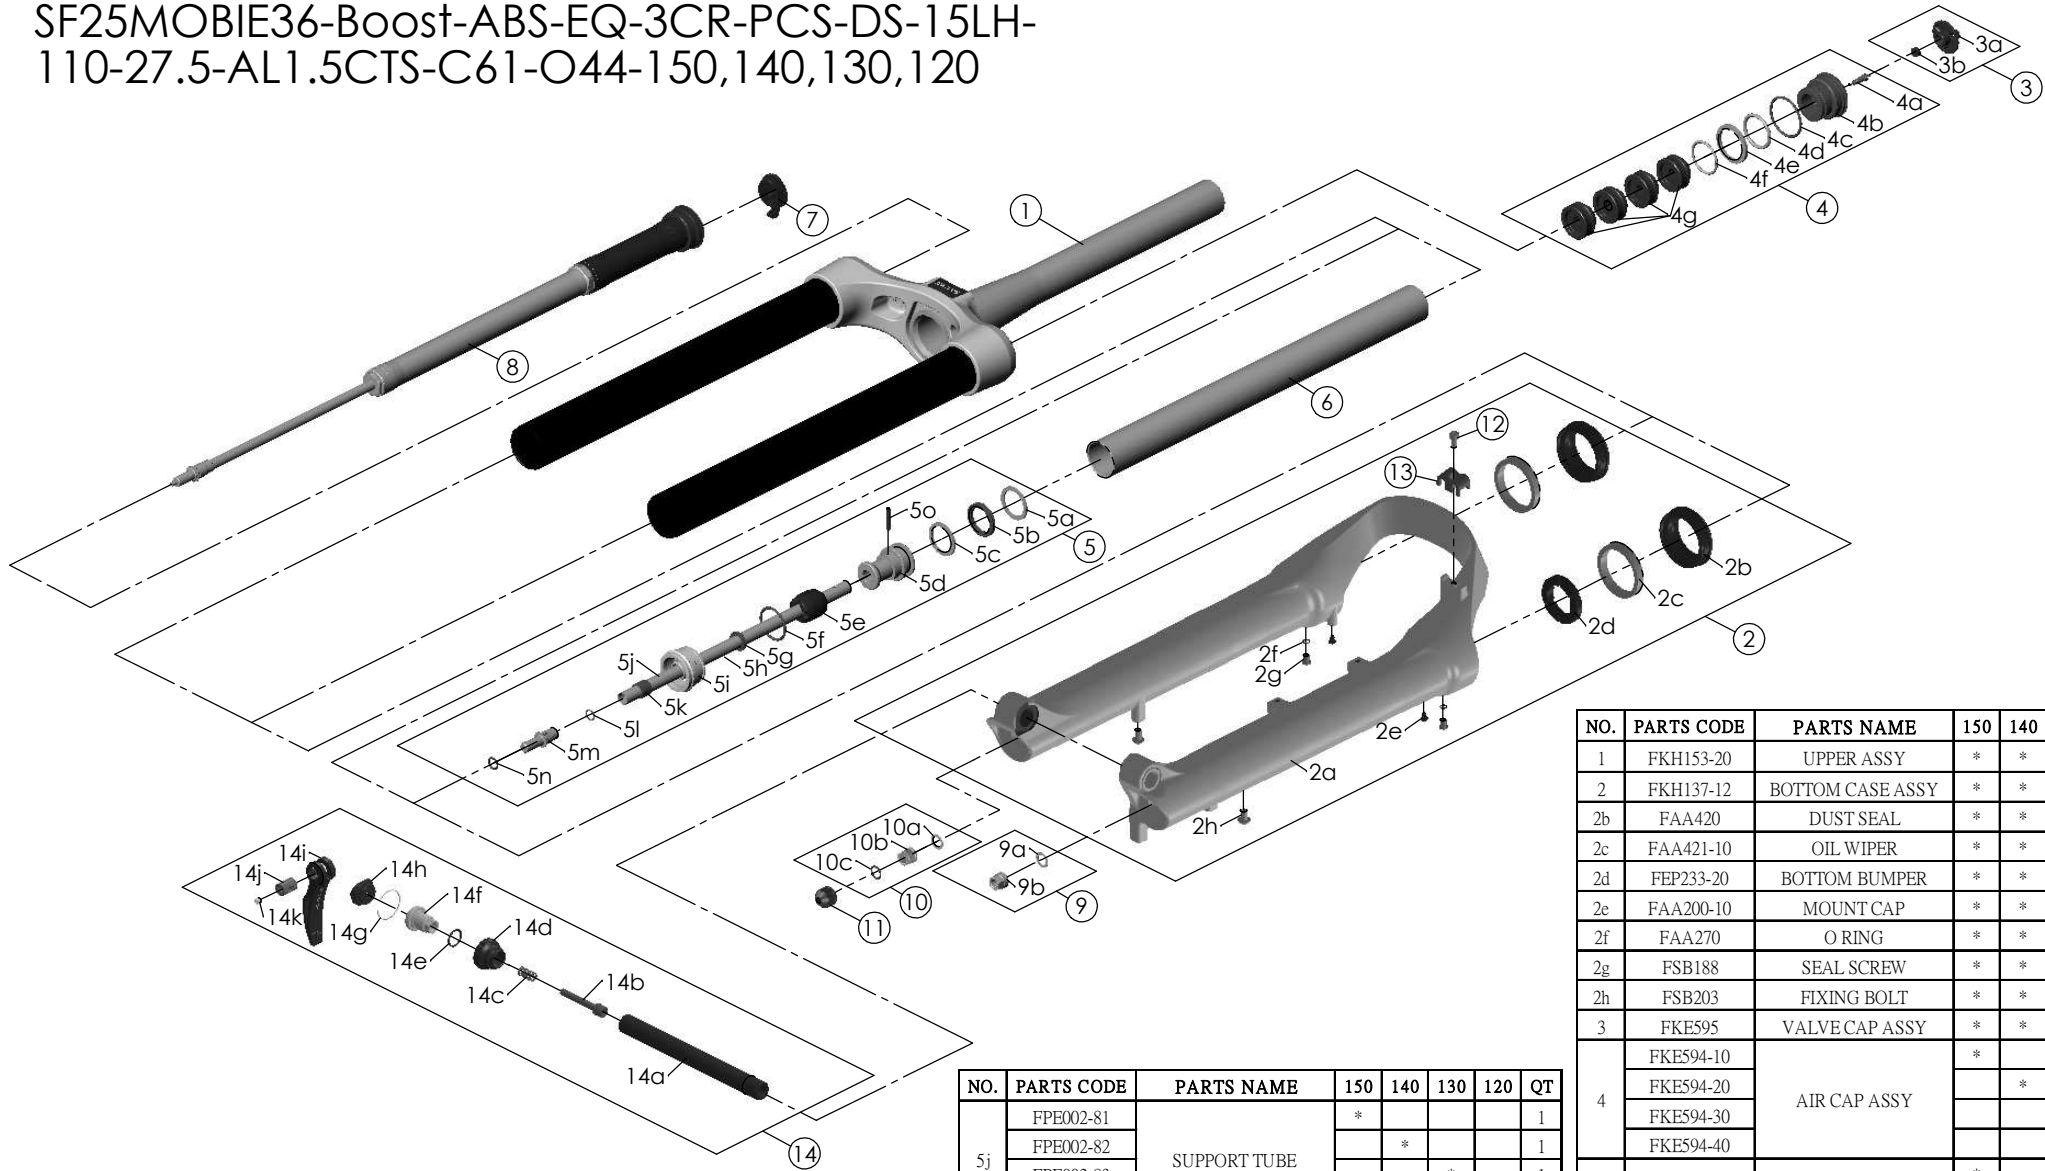

SF25MOBIE36-Boost-ABS-EQ-3CR-PCS-DS-15LH-110-27.5-AL1.5CTS-C61-O44-150,140,130,120

NO.	PARTS CODE	PARTS NAME	150	140	130	120	QT
12	FSB153	GUIDE FIXING BOLT	*	*	*	*	1
13	FEG519	CABLE GUIDE	*	*	*	*	1
14	FKA116-02	15LH-110 AXLE SET	*	*	*	*	1

NO.	PARTS CODE	PARTS NAME	150	140	130	120	QT
5j	FPE002-81	SUPPORT TUBE	*				1
	FPE002-82			*		1	
	FPE002-83				*	1	
	FPE002-84					* 1	
6	FPE099-00	AIR CYLINDER	*	*	*	*	1
7	FKE590-00	3CR KNOB ASSY	*	*	*	*	1
8	FUN210-25	3CR-PCS UNIT	*	*	*	*	1
9	FKA063-03	FIXING NUT SET	*	*	*	*	1
10	FKE436	FIXING NUT SET	*	*	*	*	1
11	FEG201	REBOUND KNOB	*	*	*	*	1

NO.	PARTS CODE	PARTS NAME	150	140	130	120	QT
1	FKH153-20	UPPER ASSY	*	*	*	*	1
2	FKH137-12	BOTTOM CASE ASSY	*	*	*	*	1
2b	FAA420	DUST SEAL	*	*	*	*	2
2c	FAA421-10	OIL WIPER	*	*	*	*	2
2d	FEP233-20	BOTTOM BUMPER	*	*	*	*	2
2e	FAA200-10	MOUNT CAP	*	*	*	*	2
2f	FAA270	O RING	*	*	*	*	2
2g	FSB188	SEAL SCREW	*	*	*	*	2
2h	FSB203	FIXING BOLT	*	*	*	*	2
3	FKE595	VALVE CAP ASSY	*	*	*	*	1
4	FKE594-10	AIR CAP ASSY	*				1
	FKE594-20			*			1
	FKE594-30				*		1
	FKE594-40					*	1
4g	FEG270-10	VOLUME REDUCER	*				4
				*			5
					*		6
5	FKH154-01	SUPPORT TUBE ASSY	*				1
				*			1
					*		1
						*	1