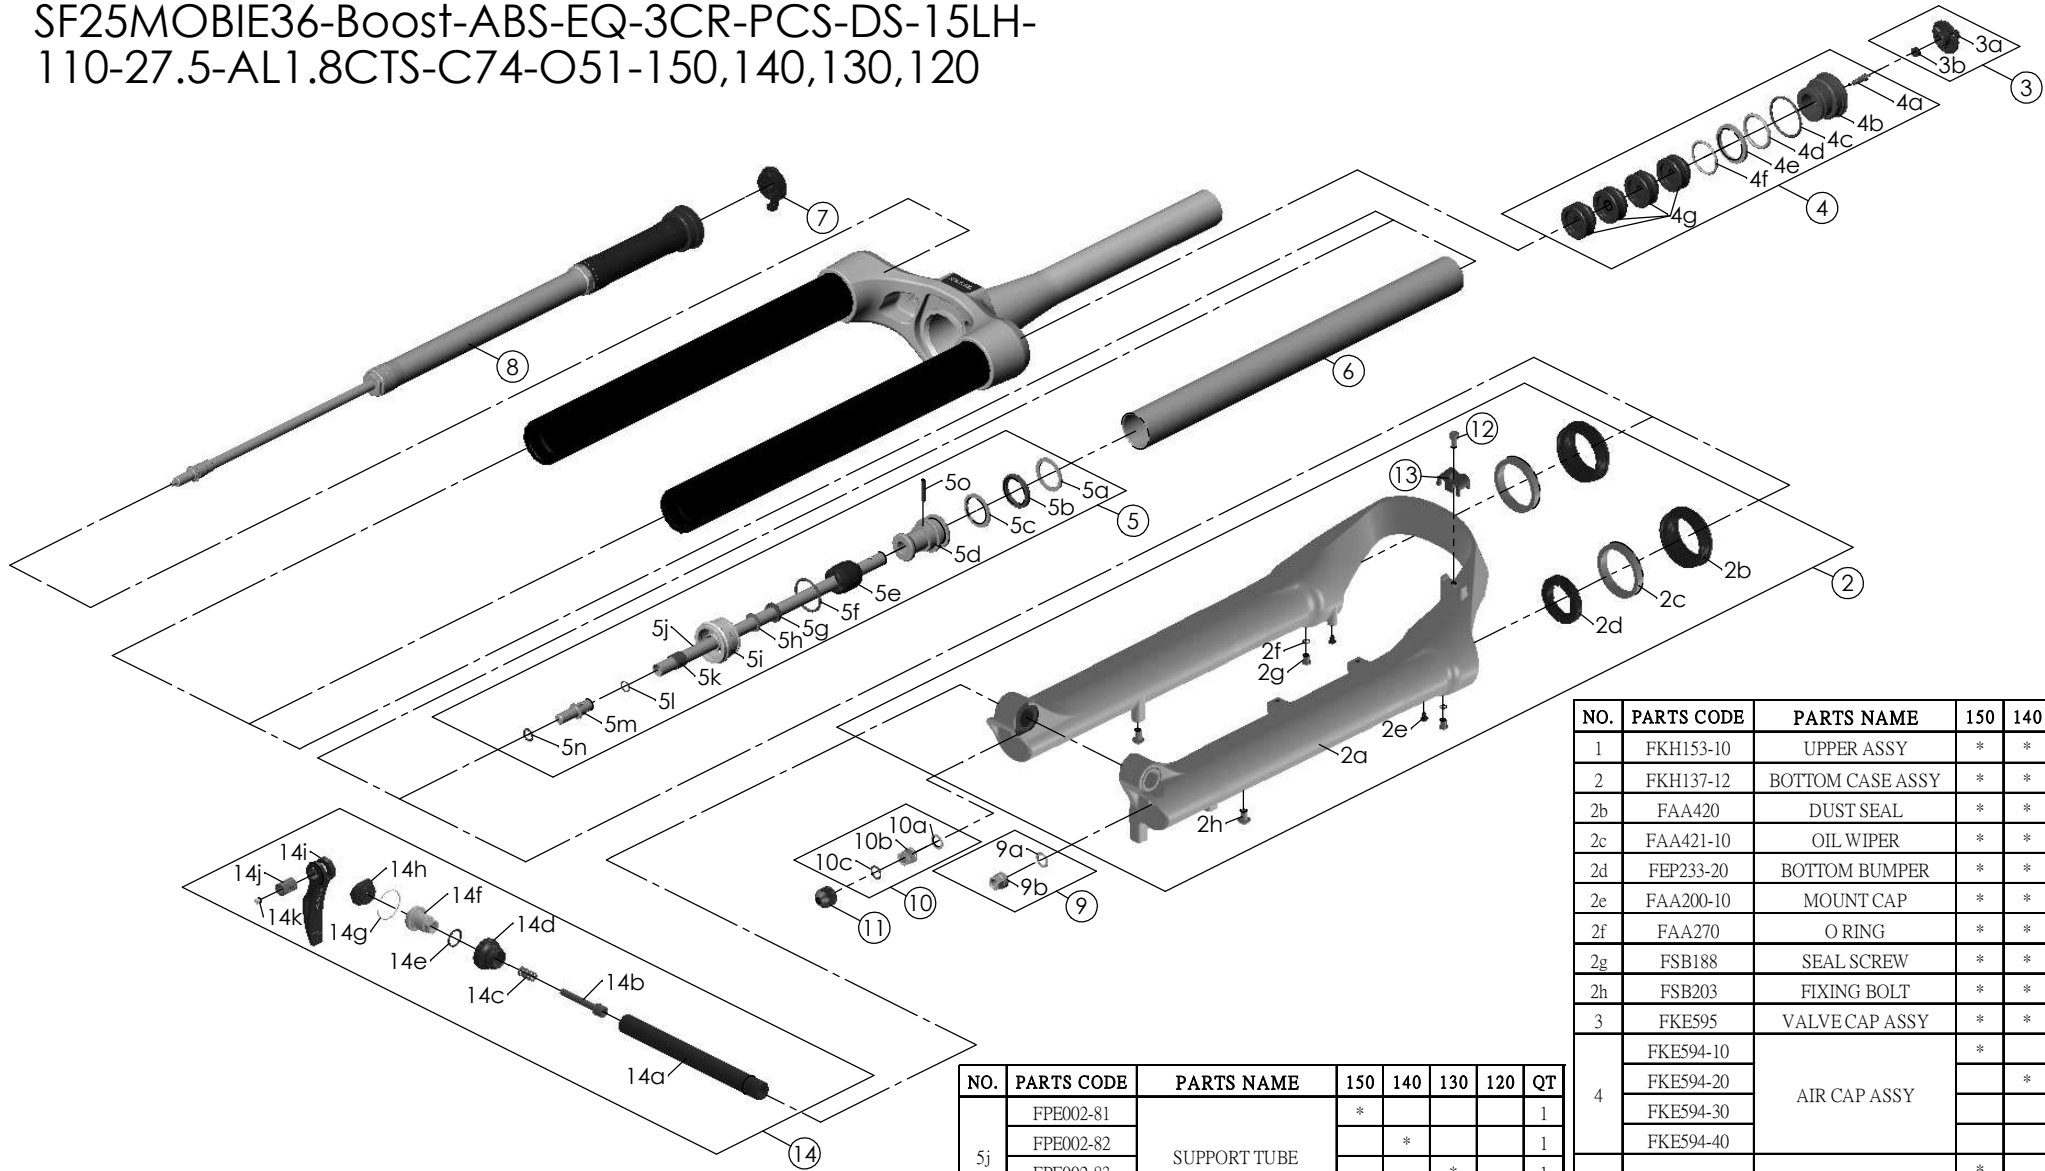

SF25MOBIE36-Boost-ABS-EQ-3CR-PCS-DS-15LH-110-27.5-AL1.8CTS-C74-O51-150,140,130,120

NO.	PARTS CODE	PARTS NAME	150	140	130	120	QT
12	FSB153	GUIDE FIXING BOLT	*	*	*	*	1
13	FEG519	CABLE GUIDE	*	*	*	*	1
14	FKA116-02	15LH-110 AXLE SET	*	*	*	*	1

NO.	PARTS CODE	PARTS NAME	150	140	130	120	QT
5j	FPE002-81	SUPPORT TUBE	*				1
	FPE002-82			*		1	
	FPE002-83				*	1	
	FPE002-84					*	1
6	FPE099-00	AIR CYLINDER	*	*	*	*	1
7	FKE590-00	3CR KNOB ASSY	*	*	*	*	1
8	FUN210-25	3CR-PCS UNIT	*	*	*	*	1
9	FKA063-03	FIXING NUT SET	*	*	*	*	1
10	FKE436	FIXING NUT SET	*	*	*	*	1
11	FEG201	REBOUND KNOB	*	*	*	*	1

NO.	PARTS CODE	PARTS NAME	150	140	130	120	QT
1	FKH153-10	UPPER ASSY	*	*	*	*	1
2	FKH137-12	BOTTOM CASE ASSY	*	*	*	*	1
2b	FAA420	DUST SEAL	*	*	*	*	2
2c	FAA421-10	OIL WIPER	*	*	*	*	2
2d	FEP233-20	BOTTOM BUMPER	*	*	*	*	2
2e	FAA200-10	MOUNT CAP	*	*	*	*	2
2f	FAA270	O RING	*	*	*	*	2
2g	FSB188	SEAL SCREW	*	*	*	*	2
2h	FSB203	FIXING BOLT	*	*	*	*	2
3	FKE595	VALVE CAP ASSY	*	*	*	*	1
4	FKE594-10	AIR CAP ASSY	*				1
	FKE594-20			*		1	
	FKE594-30				*	1	
	FKE594-40					*	1
4g	FEG270-10	VOLUME REDUCER	*				4
				*			5
					*		6
					*	7	
5	FKH154-01	SUPPORT TUBE ASSY	*				1
	FKH154-02			*		1	
	FKH154-03				*	1	
	FKH154-04					*	1