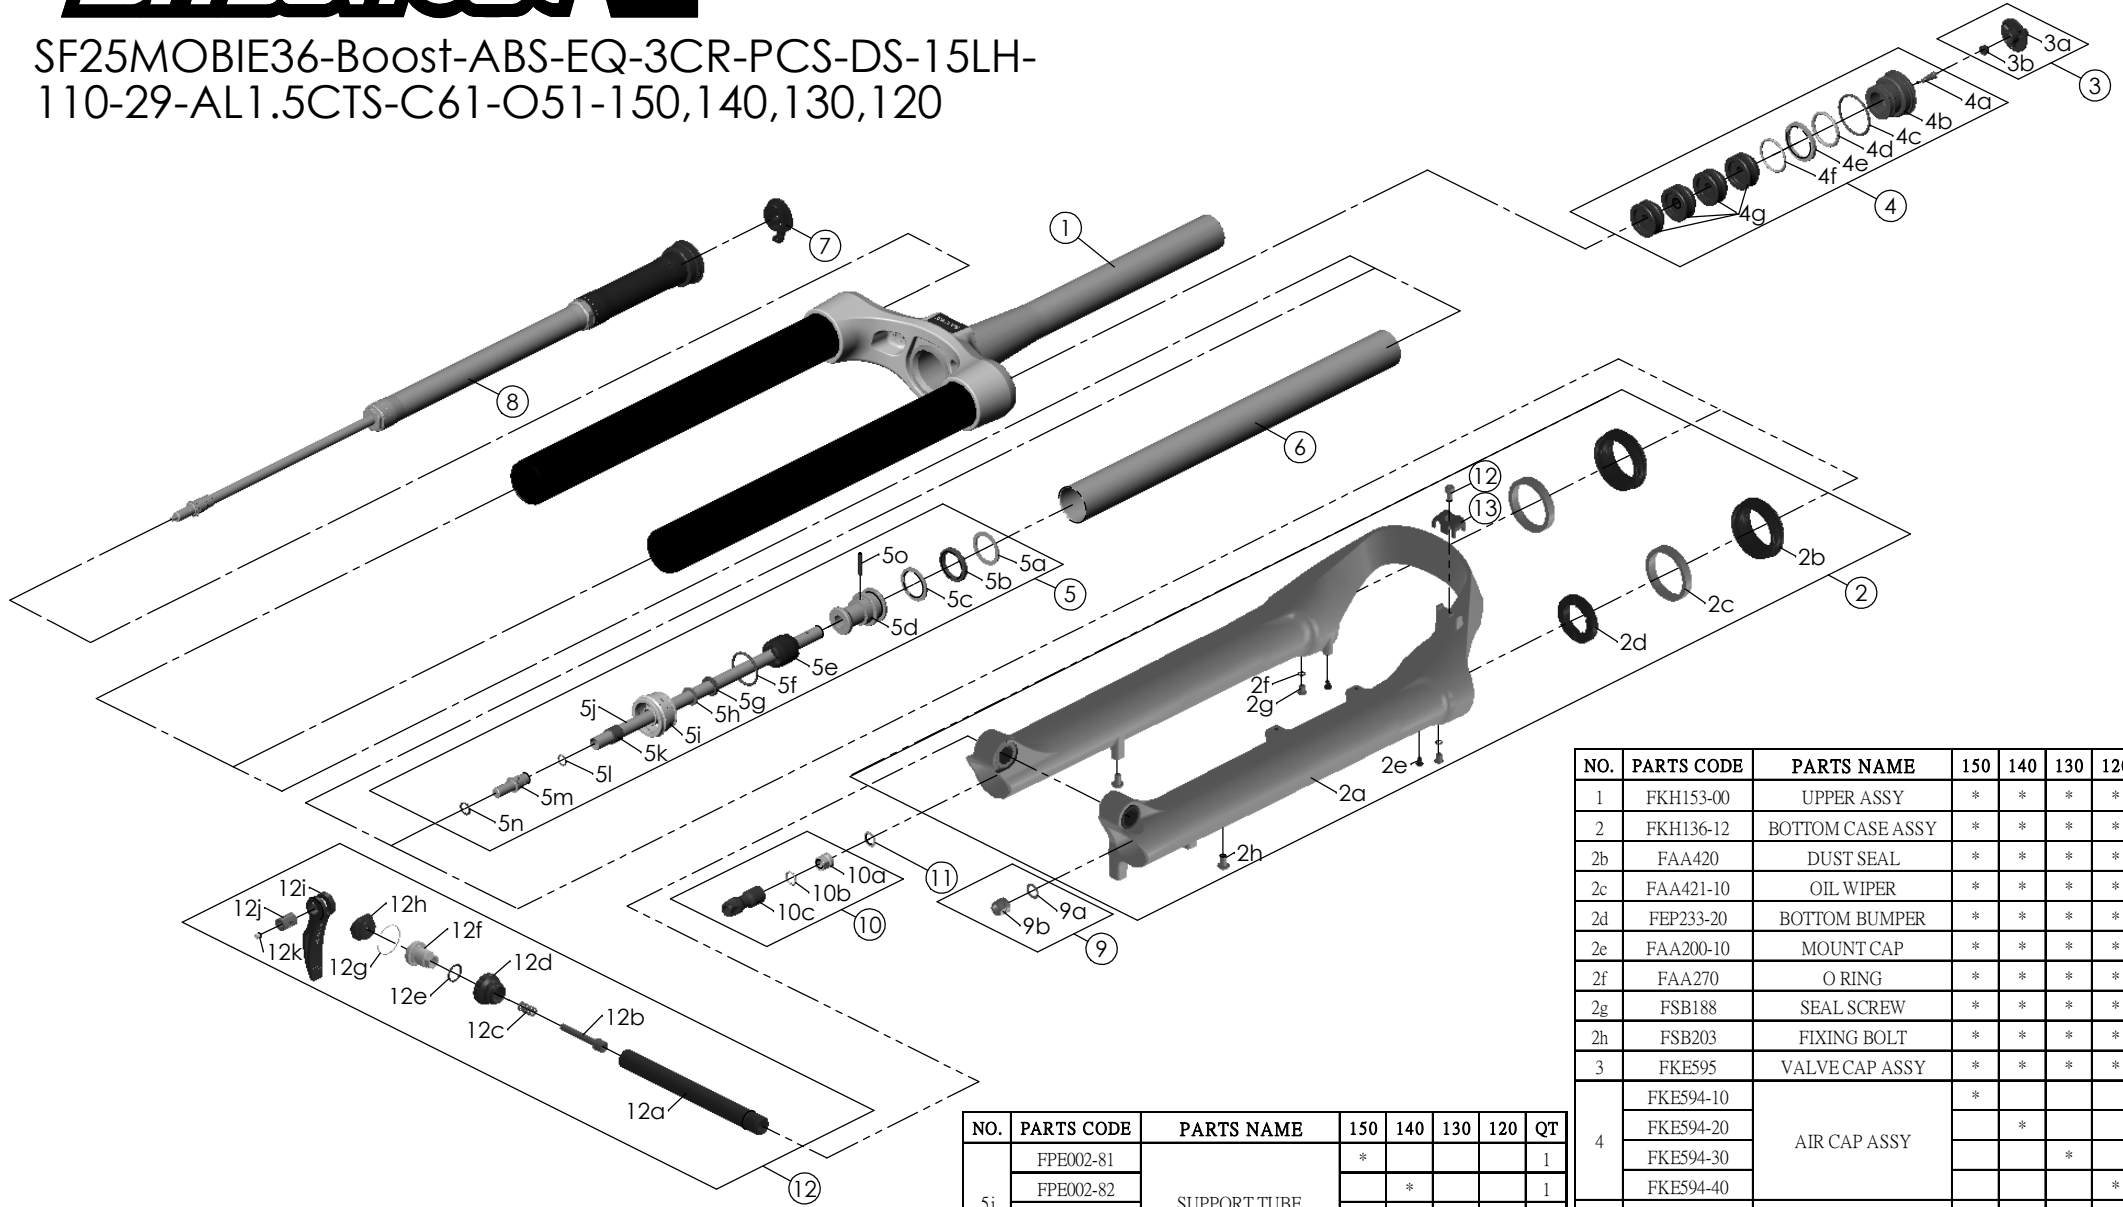

SF25MOBIE36-Boost-ABS-EQ-3CR-PCS-DS-15LH-110-29-AL1.5CTS-C61-O51-150,140,130,120

NO.	PARTS CODE	PARTS NAME	150	140	130	120	QT
12	FSB153	GUIDE FIXING BOLT	*	*	*	*	1
13	FEF519	CABLE GUIDE	*	*	*	*	1
14	FKA116-02	15LH-110 AXLE SET	*	*	*	*	1

NO.	PARTS CODE	PARTS NAME	150	140	130	120	QT
5j	FPE002-81	SUPPORT TUBE	*				1
	FPE002-82			*		1	
	FPE002-83				*	1	
	FPE002-84					*	1
6	FPE099-00	AIR CYLINDER	*	*	*	*	1
7	FKE590-00	3CR KNOB ASSY	*	*	*	*	1
8	FUN210-25	3CR-PCS UNIT	*	*	*	*	1
9	FKA063-03	FIXING NUT SET	*	*	*	*	1
10	FKE583	REBOUND KNOB ASSY	*	*	*	*	1
11	CSS014	WASHER	*	*	*	*	1

NO.	PARTS CODE	PARTS NAME	150	140	130	120	QT
1	FKH153-00	UPPER ASSY	*	*	*	*	1
2	FKH136-12	BOTTOM CASE ASSY	*	*	*	*	1
2b	FAA420	DUST SEAL	*	*	*	*	2
2c	FAA421-10	OIL WIPER	*	*	*	*	2
2d	FEP233-20	BOTTOM BUMPER	*	*	*	*	2
2e	FAA200-10	MOUNT CAP	*	*	*	*	2
2f	FAA270	O RING	*	*	*	*	2
2g	FSB188	SEAL SCREW	*	*	*	*	2
2h	FSB203	FIXING BOLT	*	*	*	*	2
3	FKE595	VALVE CAP ASSY	*	*	*	*	1
4	FKE594-10	AIR CAP ASSY	*				1
	FKE594-20			*		1	
	FKE594-30				*	1	
	FKE594-40					*	1
4g	FEG270-10	VOLUME REDUCER	*				4
				*			5
					*		6
5	FKH154-01	SUPPORT TUBE ASSY	*				1
				*			1
					*		1
						*	1