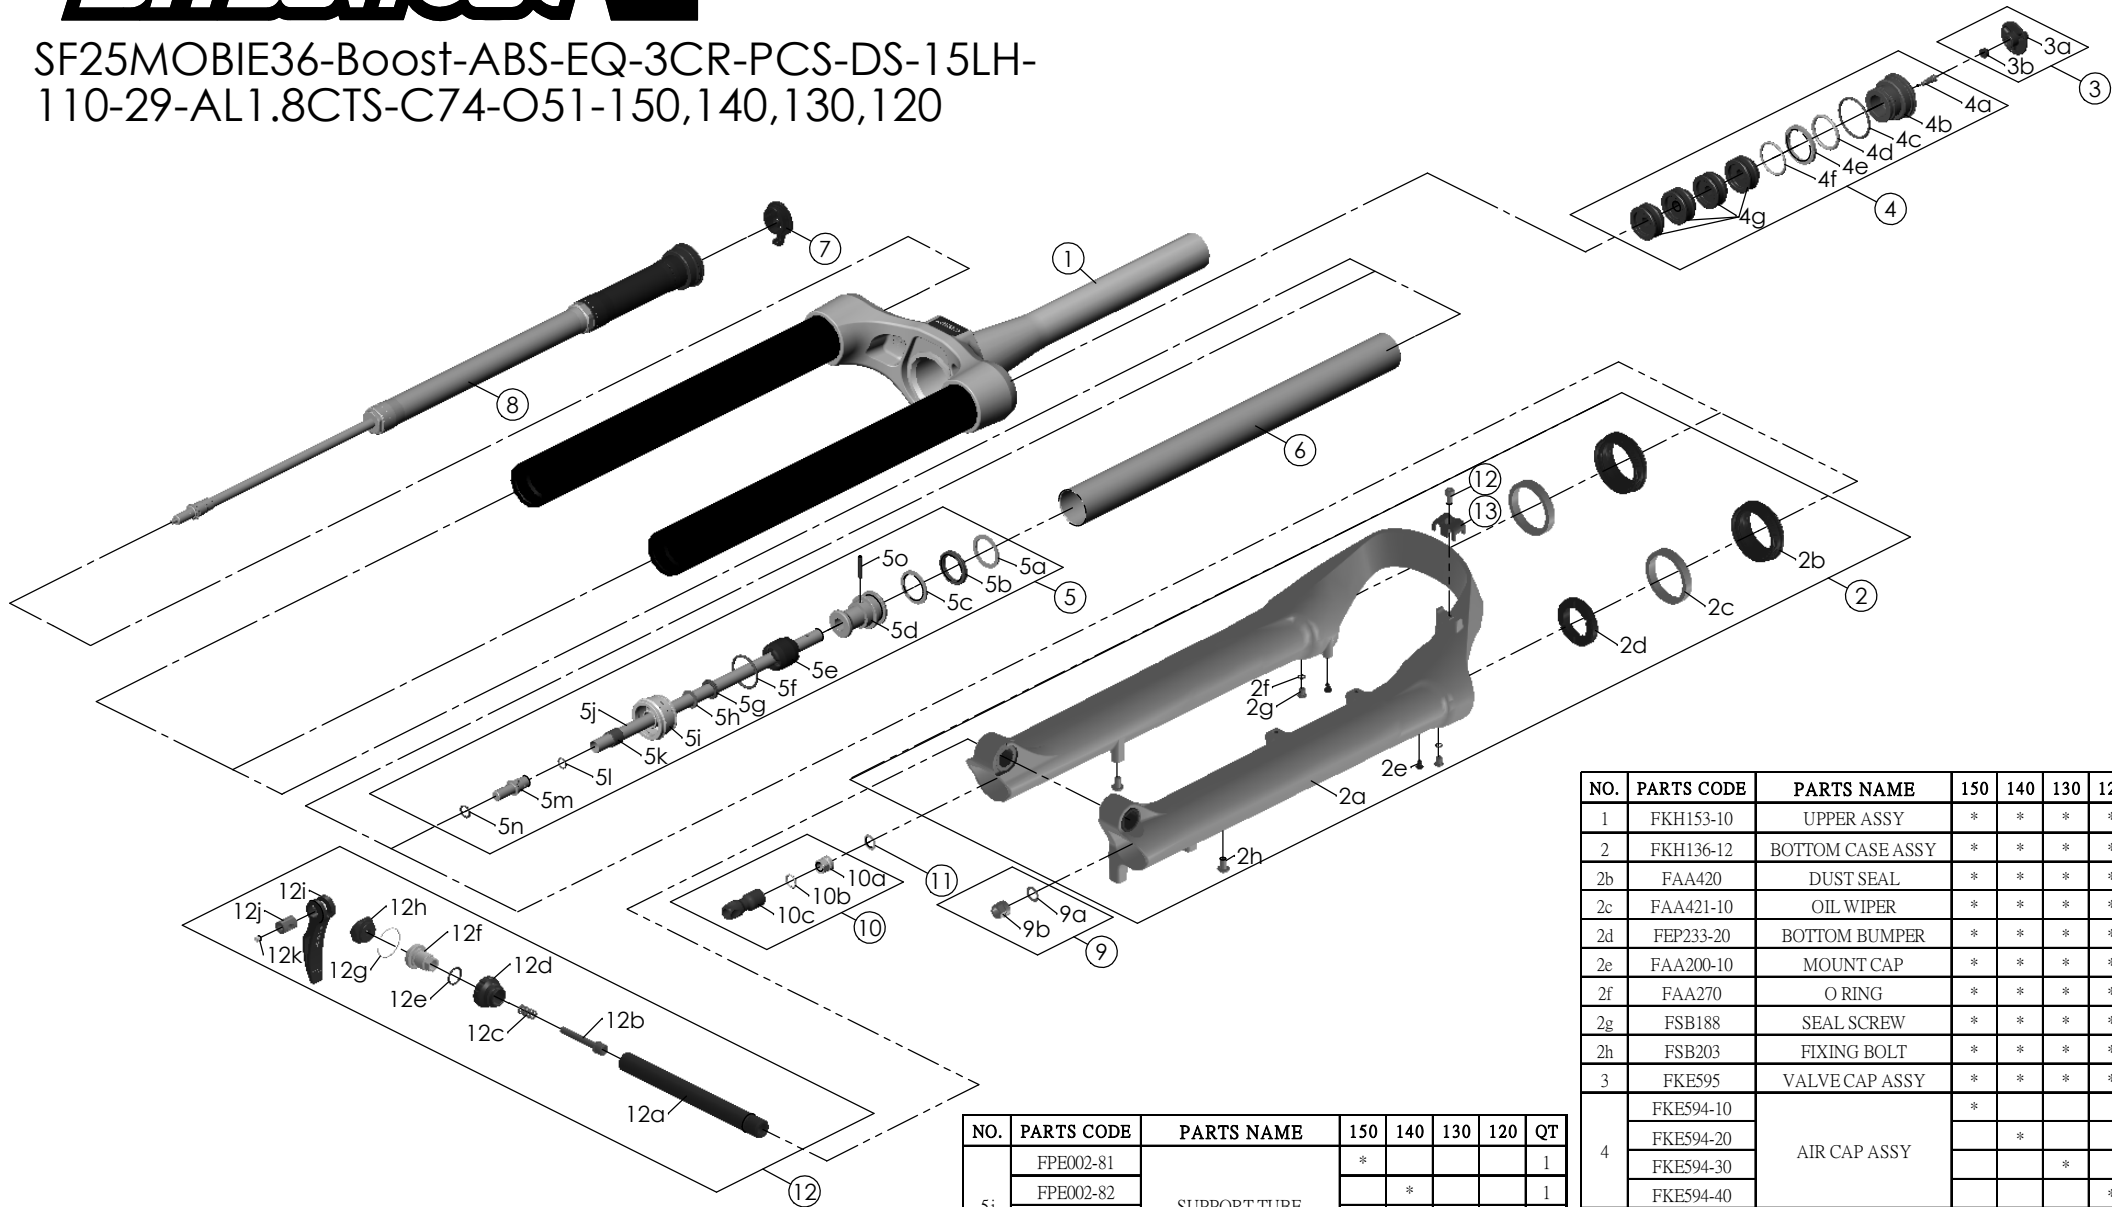

SF25MOBIE36-Boost-ABS-EQ-3CR-PCS-DS-15LH-110-29-AL1.8CTS-C74-O51-150,140,130,120

NO.	PARTS CODE	PARTS NAME	150	140	130	120	QT
12	FSB153	GUIDE FIXING BOLT	*	*	*	*	1
13	FEG519	CABLE GUIDE	*	*	*	*	1
14	FKA116-02	15LH-110 AXLE SET	*	*	*	*	1

NO.	PARTS CODE	PARTS NAME	150	140	130	120	QT
5j	FPE002-81	SUPPORT TUBE	*				1
	FPE002-82			*		1	
	FPE002-83				*	1	
	FPE002-84					*	1
6	FPE099-00	AIR CYLINDER	*	*	*	*	1
7	FKE590-00	3CR KNOB ASSY	*	*	*	*	1
8	FUN210-25	3CR-PCS UNIT	*	*	*	*	1
9	FKA063-03	FIXING NUT SET	*	*	*	*	1
10	FKE583	REBOUND KNOB ASSY	*	*	*	*	1
11	CSS014	WASHER	*	*	*	*	1

NO.	PARTS CODE	PARTS NAME	150	140	130	120	QT
1	FKH153-10	UPPER ASSY	*	*	*	*	1
2	FKH136-12	BOTTOM CASE ASSY	*	*	*	*	1
2b	FAA420	DUST SEAL	*	*	*	*	2
2c	FAA421-10	OIL WIPER	*	*	*	*	2
2d	FEP233-20	BOTTOM BUMPER	*	*	*	*	2
2e	FAA200-10	MOUNT CAP	*	*	*	*	2
2f	FAA270	O RING	*	*	*	*	2
2g	FSB188	SEAL SCREW	*	*	*	*	2
2h	FSB203	FIXING BOLT	*	*	*	*	2
3	FKE595	VALVE CAP ASSY	*	*	*	*	1
4	FKE594-10	AIR CAP ASSY	*				1
	FKE594-20			*		1	
	FKE594-30				*	1	
	FKE594-40					*	1
4g	FEG270-10	VOLUME REDUCER	*				4
				*			5
					*		6
						*	7
5	FKH154-01	SUPPORT TUBE ASSY	*				1
				*			1
					*		1
						*	1