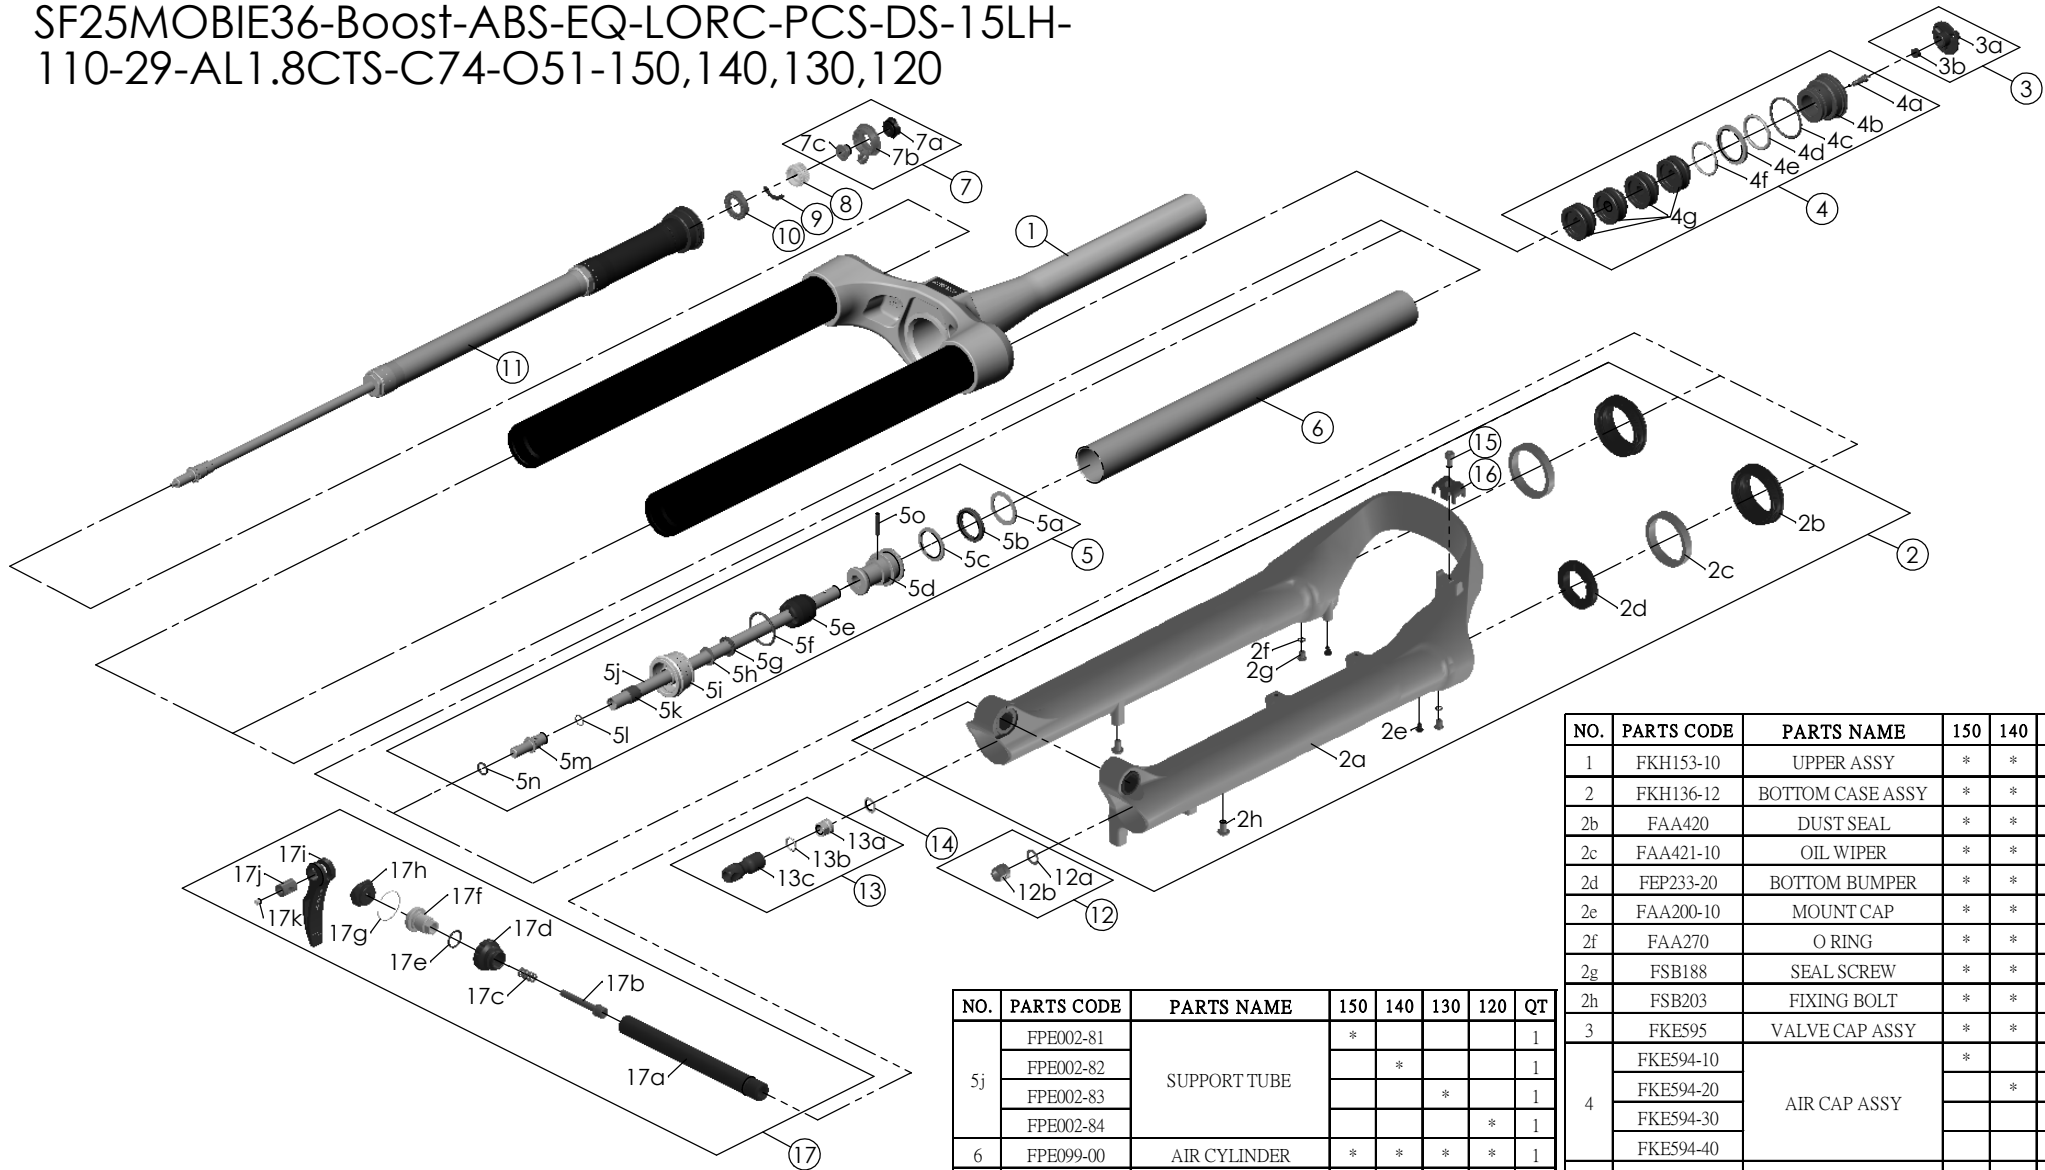

## SF25MOBIE36-Boost-ABS-EQ-LORC-PCS-DS-15LH-110-29-AL1.8CTS-C74-O51-150,140,130,120

NO.	PARTS CODE	PARTS NAME	150	140	130	120	QT
1	FKH153-10	UPPER ASSY	*	*	*	*	1
2	FKH136-12	BOTTOM CASE ASSY	*	*	*	*	1
2b	FAA420	DUST SEAL	*	*	*	*	2
2c	FAA421-10	OIL WIPER	*	*	*	*	2
2d	FEP233-20	BOTTOM BUMPER	*	*	*	*	2
2e	FAA200-10	MOUNT CAP	*	*	*	*	2
2f	FAA270	O RING	*	*	*	*	2
2g	FSB188	SEAL SCREW	*	*	*	*	2
2h	FSB203	FIXING BOLT	*	*	*	*	2
3	FKE595	VALVE CAP ASSY	*	*	*	*	1
4	FKE594-10	AIR CAP ASSY	*				1
	FKE594-20			*			1
	FKE594-30				*		1
	FKE594-40					*	1
4g	FEG270-10	VOLUME REDUCER	*				4
				*			5
					*		6
						*	7
5	FKH154-01	SUPPORT TUBE ASSY	*				1
	FKH154-02			*			1
	FKH154-03				*		1
	FKH154-04					*	1

NO.	PARTS CODE	PARTS NAME	150	140	130	120	QT
5j	FPE002-81	SUPPORT TUBE	*				1
	FPE002-82			*			1
	FPE002-83				*		1
	FPE002-84					*	1
6	FPE099-00	AIR CYLINDER	*	*	*	*	1
7	FKE421	LO-RC KNOB ASSY	*	*	*	*	1
8	FEE256-30	ADJUST CORE	*	*	*	*	1
9	FEE258	ADJUST CLICK	*	*	*	*	1
10	FEE257	CLICK HOLDER	*	*	*	*	1
11	FUN131-55	LORC-PCS UNIT	*	*	*	*	1
12	FKA063-03	FIXING NUT SET	*	*	*	*	1
13	FKE583	REBOUND KNOB ASSY	*	*	*	*	1
14	CSS014	WASHER	*	*	*	*	1

NO.	PARTS CODE	PARTS NAME	150	140	130	120	QT
15	FSB153	GUIDE FIXING BOLT	*	*	*	*	1
16	FEG519	CABLE GUIDE	*	*	*	*	1
17	FKA116-02	15LH-110 AXLE SET	*	*	*	*	1