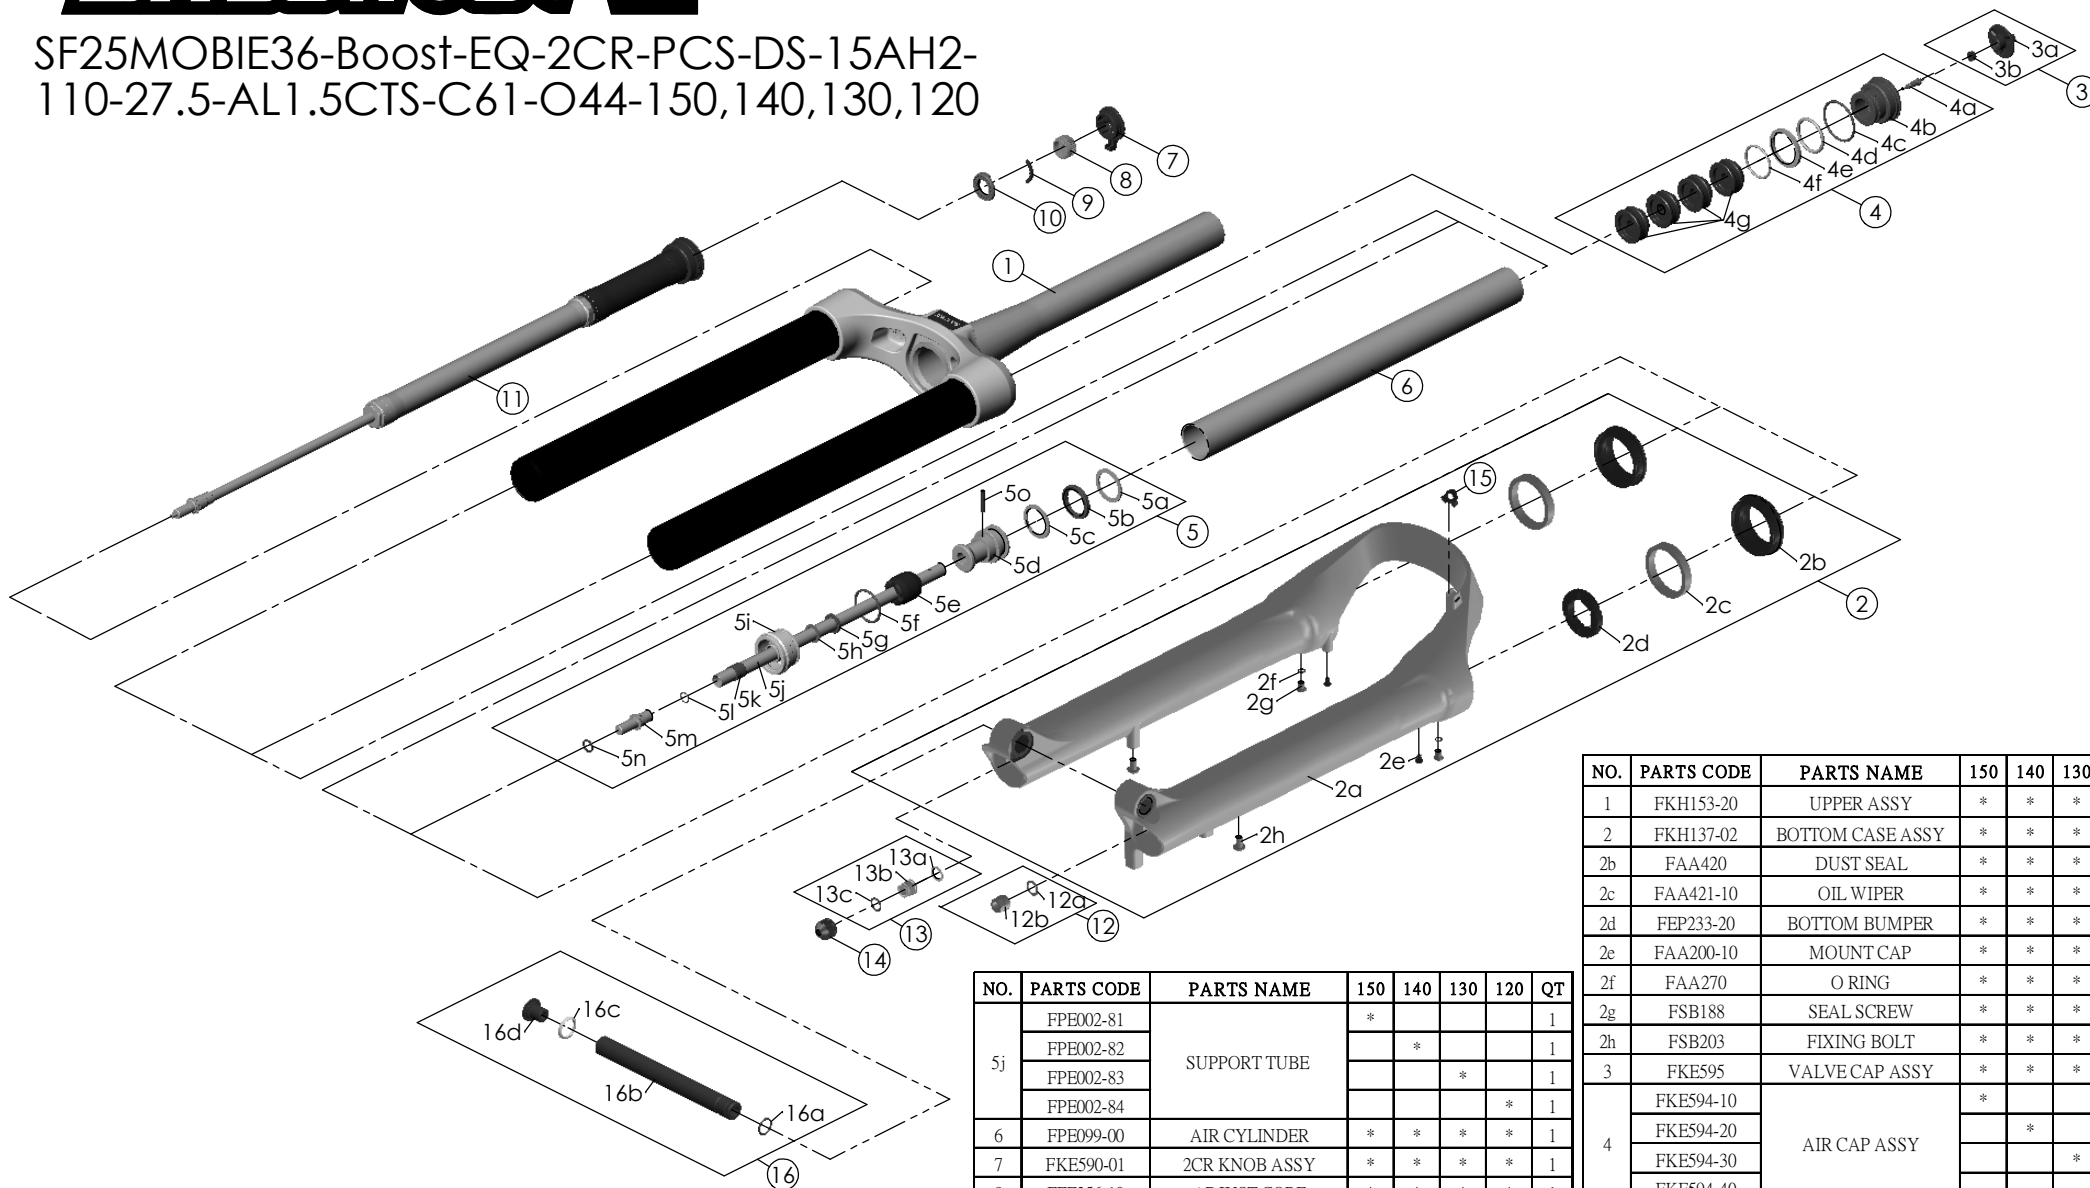

SF25MOBIE36-Boost-EQ-2CR-PCS-DS-15AH2-110-27.5-AL1.5CTS-C61-O44-150,140,130,120

NO.	PARTS CODE	PARTS NAME	150	140	130	120	QT
5j	FPE002-81	SUPPORT TUBE	*				1
	FPE002-82			*		1	
	FPE002-83				*	1	
	FPE002-84					* 1	
6	FPE099-00	AIR CYLINDER	*	*	*	*	1
7	FKE590-01	2CR KNOB ASSY	*	*	*	*	1
8	FEE256-10	ADJUST CORE	*	*	*	*	1
9	FEE258	ADJUST CLICK	*	*	*	*	1
10	FEE257	CLICK HOLDER	*	*	*	*	1
11	FUN171-75	2CR-PCS UNIT	*	*	*	*	1
12	FKA063-03	FIXING NUT SET	*	*	*	*	1
13	FKE436	FIXING NUT SET	*	*	*	*	1
14	FEG201	REBOUND KNOB	*	*	*	*	1
15	FEG034	CABLE CLIP	*	*	*	*	1
16	FKA117-00	15AH2-100 THRU AXLE SET	*	*	*	*	1

NO.	PARTS CODE	PARTS NAME	150	140	130	120	QT	
1	FKH153-20	UPPER ASSY	*	*	*	*	1	
2	FKH137-02	BOTTOM CASE ASSY	*	*	*	*	1	
2b	FAA420	DUST SEAL	*	*	*	*	2	
2c	FAA421-10	OIL WIPER	*	*	*	*	2	
2d	FEP233-20	BOTTOM BUMPER	*	*	*	*	2	
2e	FAA200-10	MOUNT CAP	*	*	*	*	2	
2f	FAA270	O RING	*	*	*	*	2	
2g	FSB188	SEAL SCREW	*	*	*	*	2	
2h	FSB203	FIXING BOLT	*	*	*	*	2	
3	FKE595	VALVE CAP ASSY	*	*	*	*	1	
4	FKE594-10	AIR CAP ASSY	*				1	
	FKE594-20			*			1	
	FKE594-30				*		1	
	FKE594-40					*	1	
4g	FEG270-10	VOLUME REDUCER	*				4	
				*			5	
					*		6	
						*	7	
5	FKH154-01	SUPPORT TUBE ASSY	*				1	
				*			1	
					*		1	
						*	1	