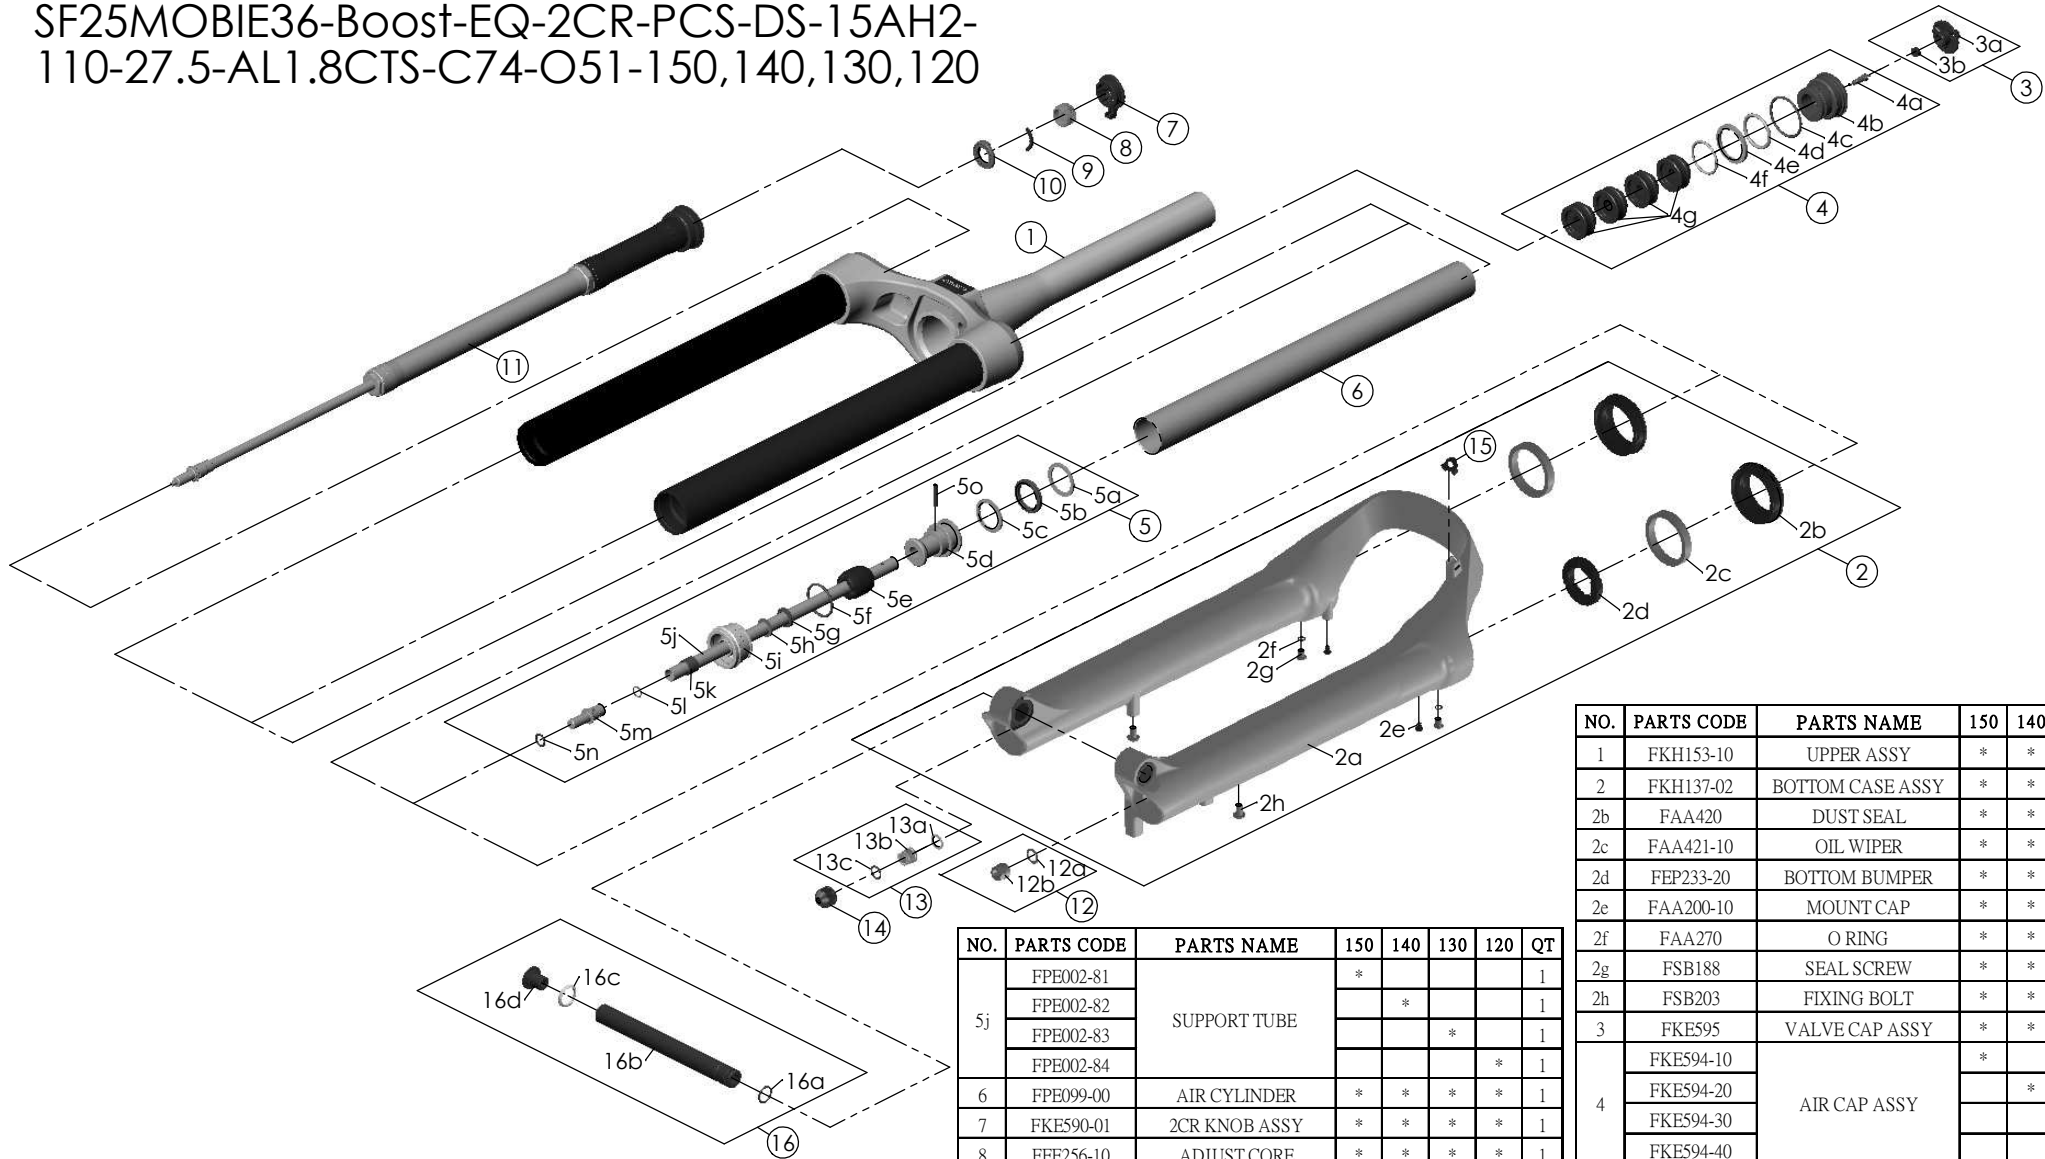

SF25MOBIE36-Boost-EQ-2CR-PCS-DS-15AH2-110-27.5-AL1.8CTS-C74-O51-150,140,130,120

NO.	PARTS CODE	PARTS NAME	150	140	130	120	QT
5j	FPE002-81	SUPPORT TUBE	*				1
	FPE002-82			*			1
	FPE002-83				*		1
	FPE002-84					*	1
6	FPE099-00	AIR CYLINDER	*	*	*	*	1
7	FKE590-01	2CR KNOB ASSY	*	*	*	*	1
8	FEE256-10	ADJUST CORE	*	*	*	*	1
9	FEE258	ADJUST CLICK	*	*	*	*	1
10	FEE257	CLICK HOLDER	*	*	*	*	1
11	FUN171-75	2CR-PCS UNIT	*	*	*	*	1
12	FKA063-03	FIXING NUT SET	*	*	*	*	1
13	FKE436	FIXING NUT SET	*	*	*	*	1
14	FEG201	REBOUND KNOB	*	*	*	*	1
15	FEG034	CABLE CLIP	*	*	*	*	1
16	FKA117-00	15AH2-100 THRU AXLE SET	*	*	*	*	1

NO.	PARTS CODE	PARTS NAME	150	140	130	120	QT
1	FKH153-10	UPPER ASSY	*	*	*	*	1
2	FKH137-02	BOTTOM CASE ASSY	*	*	*	*	1
2b	FAA420	DUST SEAL	*	*	*	*	2
2c	FAA421-10	OIL WIPER	*	*	*	*	2
2d	FEP233-20	BOTTOM BUMPER	*	*	*	*	2
2e	FAA200-10	MOUNT CAP	*	*	*	*	2
2f	FAA270	O RING	*	*	*	*	2
2g	FSB188	SEAL SCREW	*	*	*	*	2
2h	FSB203	FIXING BOLT	*	*	*	*	2
3	FKE595	VALVE CAP ASSY	*	*	*	*	1
4	FKE594-10	AIR CAP ASSY	*				1
	FKE594-20			*			1
	FKE594-30				*		1
	FKE594-40					*	1
4g	FEG270-10	VOLUME REDUCER	*				4
				*			5
					*		6
						*	7
5	FKH154-01	SUPPORT TUBE ASSY	*				1
				*			1
					*		1
						*	1