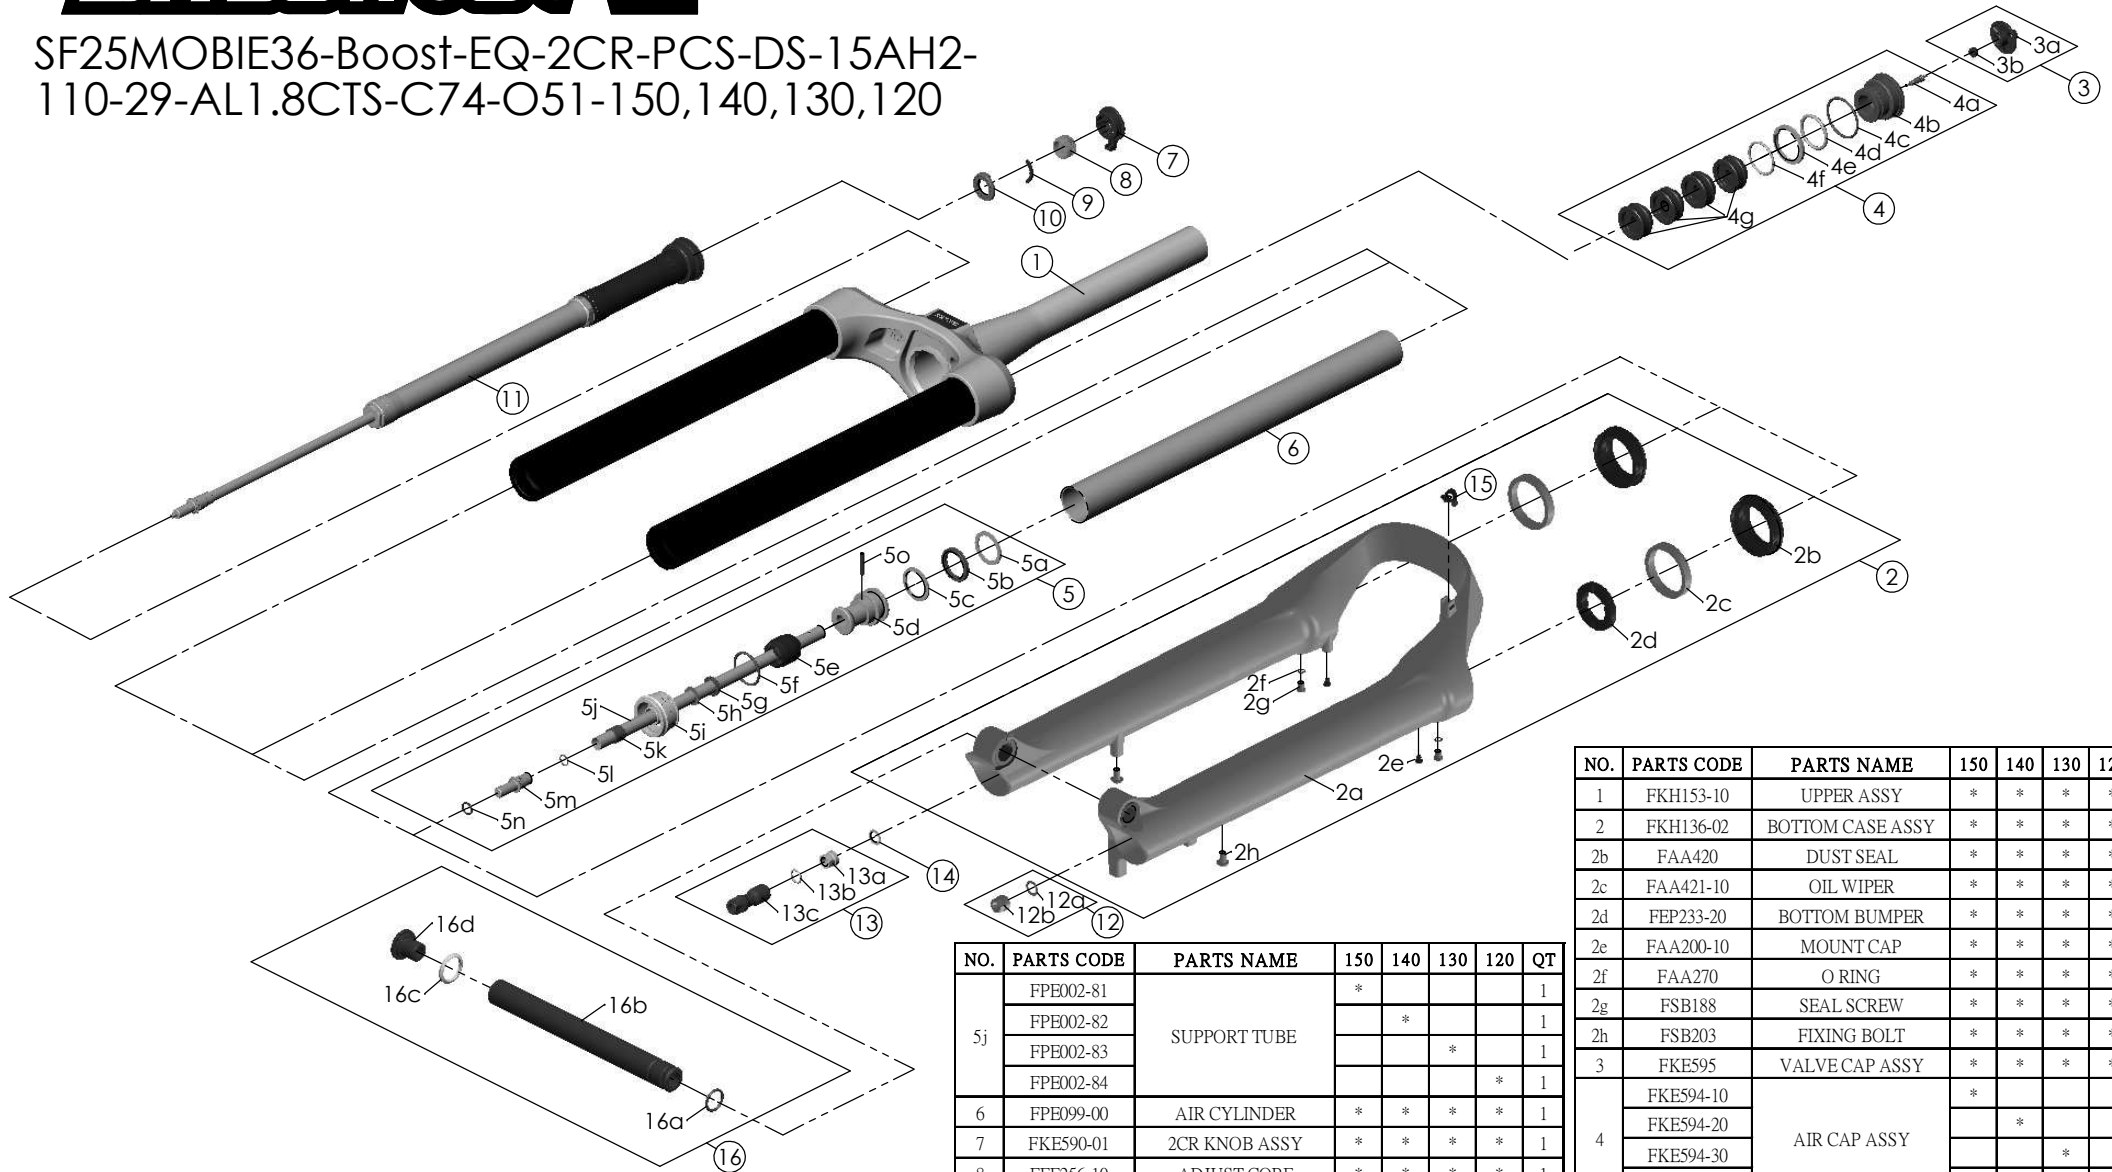

SF25MOBIE36-Boost-EQ-2CR-PCS-DS-15AH2-110-29-AL1.8CTS-C74-O51-150,140,130,120

NO.	PARTS CODE	PARTS NAME	150	140	130	120	QT
5j	FPE002-81	SUPPORT TUBE	*				1
	FPE002-82			*		1	
	FPE002-83				*	1	
	FPE002-84					* 1	
6	FPE099-00	AIR CYLINDER	*	*	*	* 1	
7	FKE590-01	2CR KNOB ASSY	*	*	*	* 1	
8	FEE256-10	ADJUST CORE	*	*	*	* 1	
9	FEE258	ADJUST CLICK	*	*	*	* 1	
10	FEE257	CLICK HOLDER	*	*	*	* 1	
11	FUN171-75	2CR-PCS UNIT	*	*	*	* 1	
12	FKA063-03	FIXING NUT SET	*	*	*	* 1	
13	FKE583	REBOUND KNOB ASSY	*	*	*	* 1	
14	CSS014	WASHER	*	*	*	* 1	
15	FEG034	CABLE CLIP	*	*	*	* 1	
16	FKA117-02	15AH2-100 THRU AXLE SET	*	*	*	* 1	

NO.	PARTS CODE	PARTS NAME	150	140	130	120	QT
1	FKH153-10	UPPER ASSY	*	*	*	* 1	
2	FKH136-02	BOTTOM CASE ASSY	*	*	*	* 1	
2b	FAA420	DUST SEAL	*	*	*	* 2	
2c	FAA421-10	OIL WIPER	*	*	*	* 2	
2d	FEP233-20	BOTTOM BUMPER	*	*	*	* 2	
2e	FAA200-10	MOUNT CAP	*	*	*	* 2	
2f	FAA270	O RING	*	*	*	* 2	
2g	FSB188	SEAL SCREW	*	*	*	* 2	
2h	FSB203	FIXING BOLT	*	*	*	* 2	
3	FKE595	VALVE CAP ASSY	*	*	*	* 1	
4	FKE594-10	AIR CAP ASSY	*				1
	FKE594-20			*			1
	FKE594-30				*		1
	FKE594-40					*	1
4g	FEG270-10	VOLUME REDUCER	*				4
				*			5
					*		6
						*	7
5	FKH154-01	SUPPORT TUBE ASSY	*				1
				*			1
					*		1
						*	1