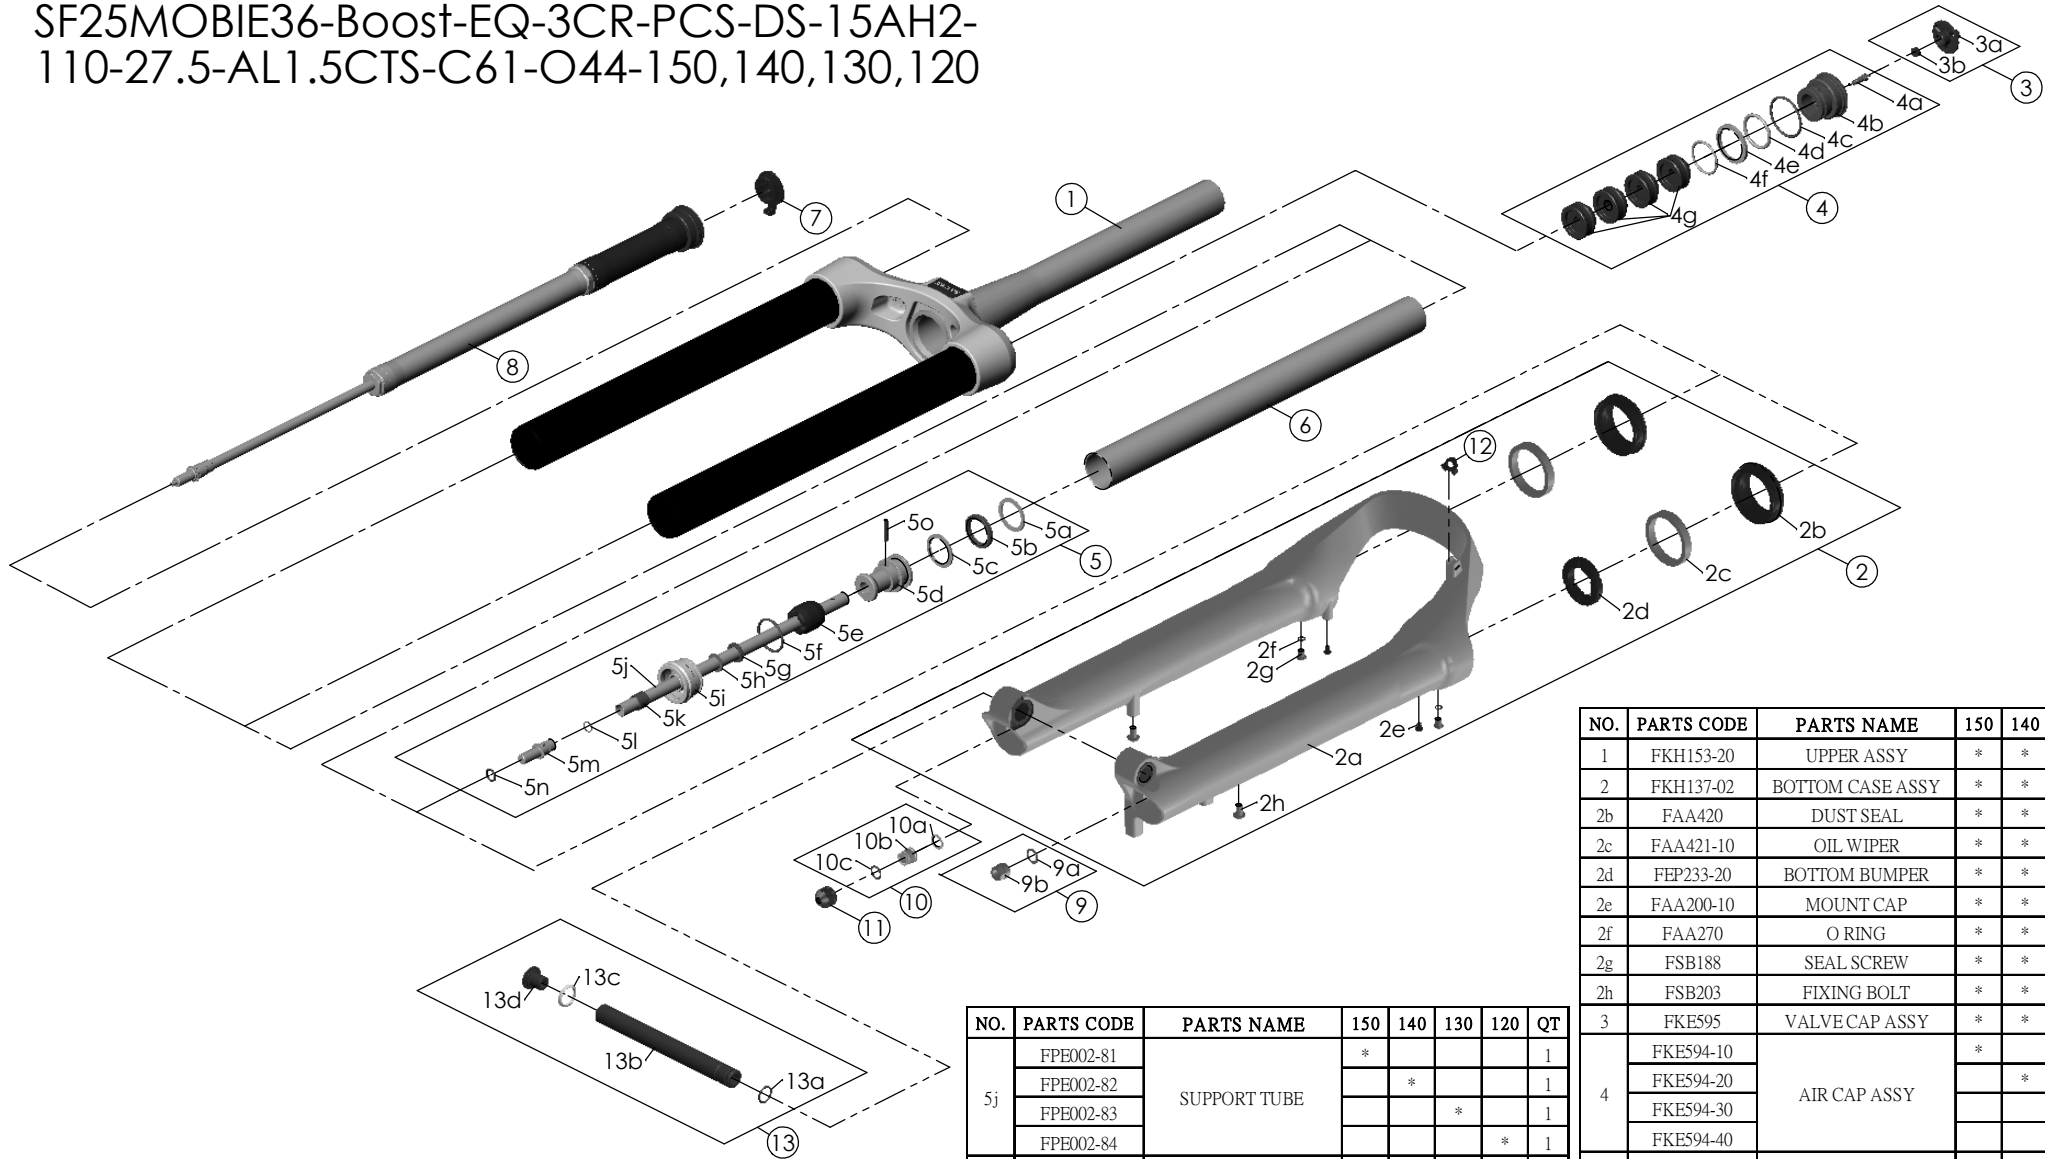

SF25MOBIE36-Boost-EQ-3CR-PCS-DS-15AH2-110-27.5-AL1.5CTS-C61-O44-150,140,130,120

Date	2023.-06-12	Version	1
Amended	2024.03.06		

NO.	PARTS CODE	PARTS NAME	150	140	130	120	QT
5j	FPE002-81	SUPPORT TUBE	*				1
	FPE002-82			*		1	
	FPE002-83				*	1	
	FPE002-84					* 1	
	FPE099-00		AIR CYLINDER	*	*	*	*
7	FKE590-00	3CR KNOB ASSY	*	*	*	*	1
8	FUN210-25	3CR-PCS UNIT	*	*	*	*	1
9	FKA063-03	FIXING NUT SET	*	*	*	*	1
10	FKE436	FIXING NUT SET	*	*	*	*	1
11	FEG201	REBOUND KNOB	*	*	*	*	1
12	FEG034	CABLE CLIP	*	*	*	*	1
13	FKA117-00	15AH2-100 THRU AXLE SET	*	*	*	*	1

NO.	PARTS CODE	PARTS NAME	150	140	130	120	QT
1	FKH153-20	UPPER ASSY	*	*	*	*	1
2	FKH137-02	BOTTOM CASE ASSY	*	*	*	*	1
2b	FAA420	DUST SEAL	*	*	*	*	2
2c	FAA421-10	OIL WIPER	*	*	*	*	2
2d	FEP233-20	BOTTOM BUMPER	*	*	*	*	2
2e	FAA200-10	MOUNT CAP	*	*	*	*	2
2f	FAA270	O RING	*	*	*	*	2
2g	FSB188	SEAL SCREW	*	*	*	*	2
2h	FSB203	FIXING BOLT	*	*	*	*	2
3	FKE595	VALVE CAP ASSY	*	*	*	*	1
4	FKE594-10	AIR CAP ASSY	*				1
	FKE594-20			*			1
	FKE594-30				*		1
	FKE594-40					*	1
	FKE594-50						*
4g	FEG270-10	VOLUME REDUCER	*				4
				*			5
					*		6
5	FKH154-01	SUPPORT TUBE ASSY				*	7
						*	1
					*		1
						*	1