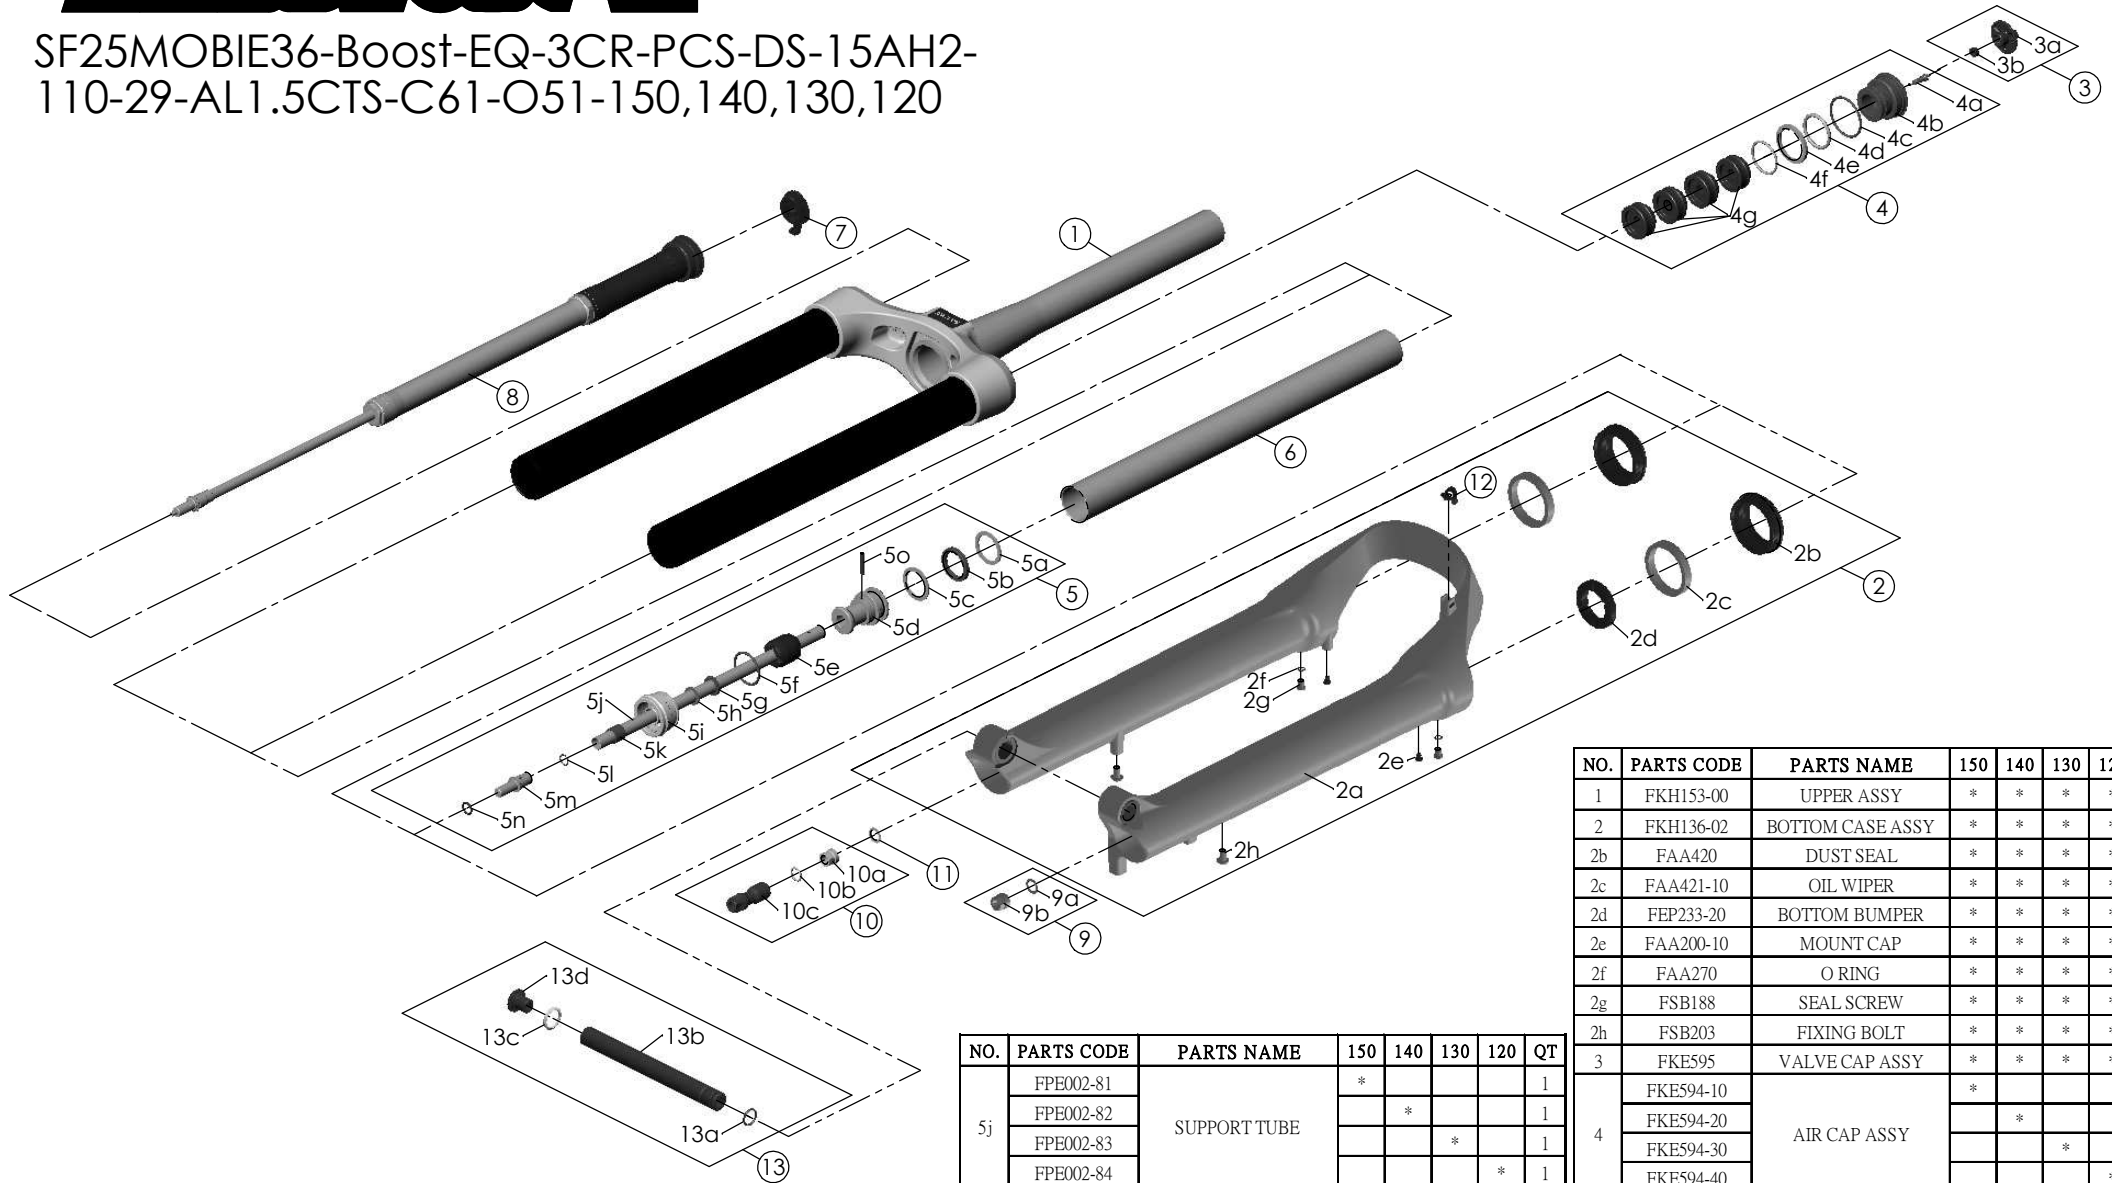

SF25MOBIE36-Boost-EQ-3CR-PCS-DS-15AH2-110-29-AL1.5CTS-C61-O51-150,140,130,120

NO.	PARTS CODE	PARTS NAME	150	140	130	120	QT
5j	FPE002-81	SUPPORT TUBE	*				1
	FPE002-82			*		1	
	FPE002-83				*	1	
	FPE002-84					* 1	
6	FPE099-00	AIR CYLINDER	*	*	*	*	1
7	FKE590-00	3CR KNOB ASSY	*	*	*	*	1
8	FUN210-25	3CR-PCS UNIT	*	*	*	*	1
9	FKA063-03	FIXING NUT SET	*	*	*	*	1
10	FKE583	REBOUND KNOB ASSY	*	*	*	*	1
11	CSS014	WASHER	*	*	*	*	1
12	FEG034	CABLE CLIP	*	*	*	*	1
13	FKA117-00	15AH2-100 THRU AXLE SET	*	*	*	*	1

NO.	PARTS CODE	PARTS NAME	150	140	130	120	QT
1	FKH153-00	UPPER ASSY	*	*	*	*	1
2	FKH136-02	BOTTOM CASE ASSY	*	*	*	*	1
2b	FAA420	DUST SEAL	*	*	*	*	2
2c	FAA421-10	OIL WIPER	*	*	*	*	2
2d	FEP233-20	BOTTOM BUMPER	*	*	*	*	2
2e	FAA200-10	MOUNT CAP	*	*	*	*	2
2f	FAA270	O RING	*	*	*	*	2
2g	FSB188	SEAL SCREW	*	*	*	*	2
2h	FSB203	FIXING BOLT	*	*	*	*	2
3	FKE595	VALVE CAP ASSY	*	*	*	*	1
4	FKE594-10	AIR CAP ASSY	*				1
	FKE594-20			*		1	
	FKE594-30				*	1	
	FKE594-40					* 1	
4g	FEG270-10	VOLUME REDUCER	*				4
				*			5
					*		6
5	FKH154-01	SUPPORT TUBE ASSY	*				1
				*			1
					*		1
						*	1