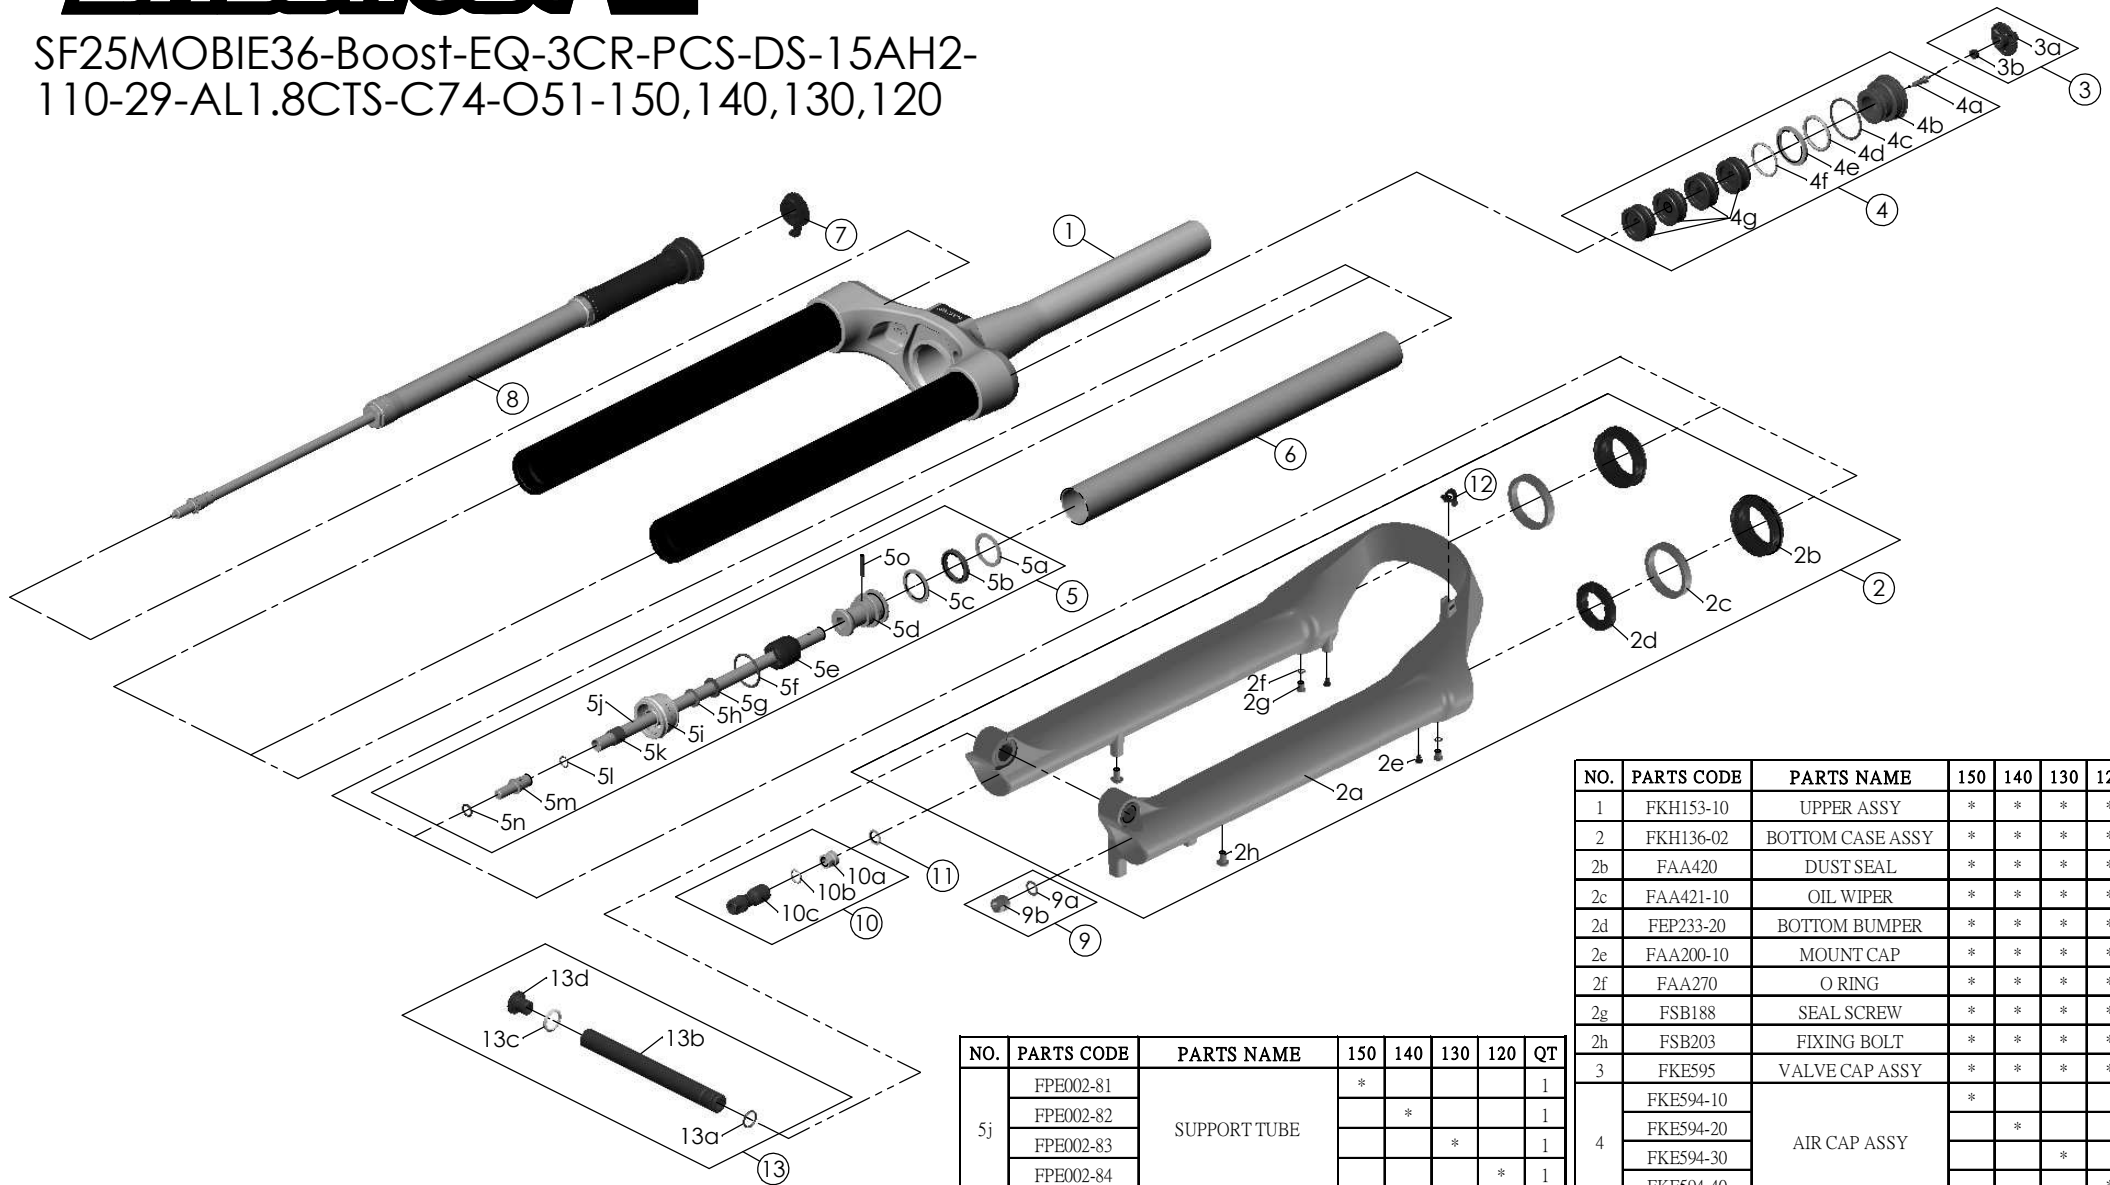

Date	2023.-06-12	Version	1
Amended	2024.03.06		

SF25MOBIE36-Boost-EQ-3CR-PCS-DS-15AH2-110-29-AL1.8CTS-C74-O51-150,140,130,120

NO.	PARTS CODE	PARTS NAME	150	140	130	120	QT
1	FKH153-10	UPPER ASSY	*	*	*	*	1
2	FKH136-02	BOTTOM CASE ASSY	*	*	*	*	1
2b	FAA420	DUST SEAL	*	*	*	*	2
2c	FAA421-10	OIL WIPER	*	*	*	*	2
2d	FEP233-20	BOTTOM BUMPER	*	*	*	*	2
2e	FAA200-10	MOUNT CAP	*	*	*	*	2
2f	FAA270	O RING	*	*	*	*	2
2g	FSB188	SEAL SCREW	*	*	*	*	2
2h	FSB203	FIXING BOLT	*	*	*	*	2
3	FKE595	VALVE CAP ASSY	*	*	*	*	1
4	FKE594-10	AIR CAP ASSY	*				1
	FKE594-20			*			1
	FKE594-30				*		1
	FKE594-40					*	1
							*
4g	FEG270-10	VOLUME REDUCER	*				4
				*			5
					*		6
						*	7
5	FKH154-01	SUPPORT TUBE ASSY	*				1
				*			1
					*		1
						*	1
13	FKA117-00	15AH2-100 THRU AXLE SET	*	*	*	*	1

NO.	PARTS CODE	PARTS NAME	150	140	130	120	QT
5j	FPE002-81	SUPPORT TUBE	*				1
	FPE002-82			*			1
	FPE002-83				*		1
	FPE002-84					*	1
6	FPE099-00	AIR CYLINDER	*	*	*	*	1
7	FKE590-00	3CR KNOB ASSY	*	*	*	*	1
8	FUN210-25	3CR-PCS UNIT	*	*	*	*	1
9	FKA063-03	FIXING NUT SET	*	*	*	*	1
10	FKE583	REBOUND KNOB ASSY	*	*	*	*	1
11	CSS014	WASHER	*	*	*	*	1
12	FEG034	CABLE CLIP	*	*	*	*	1