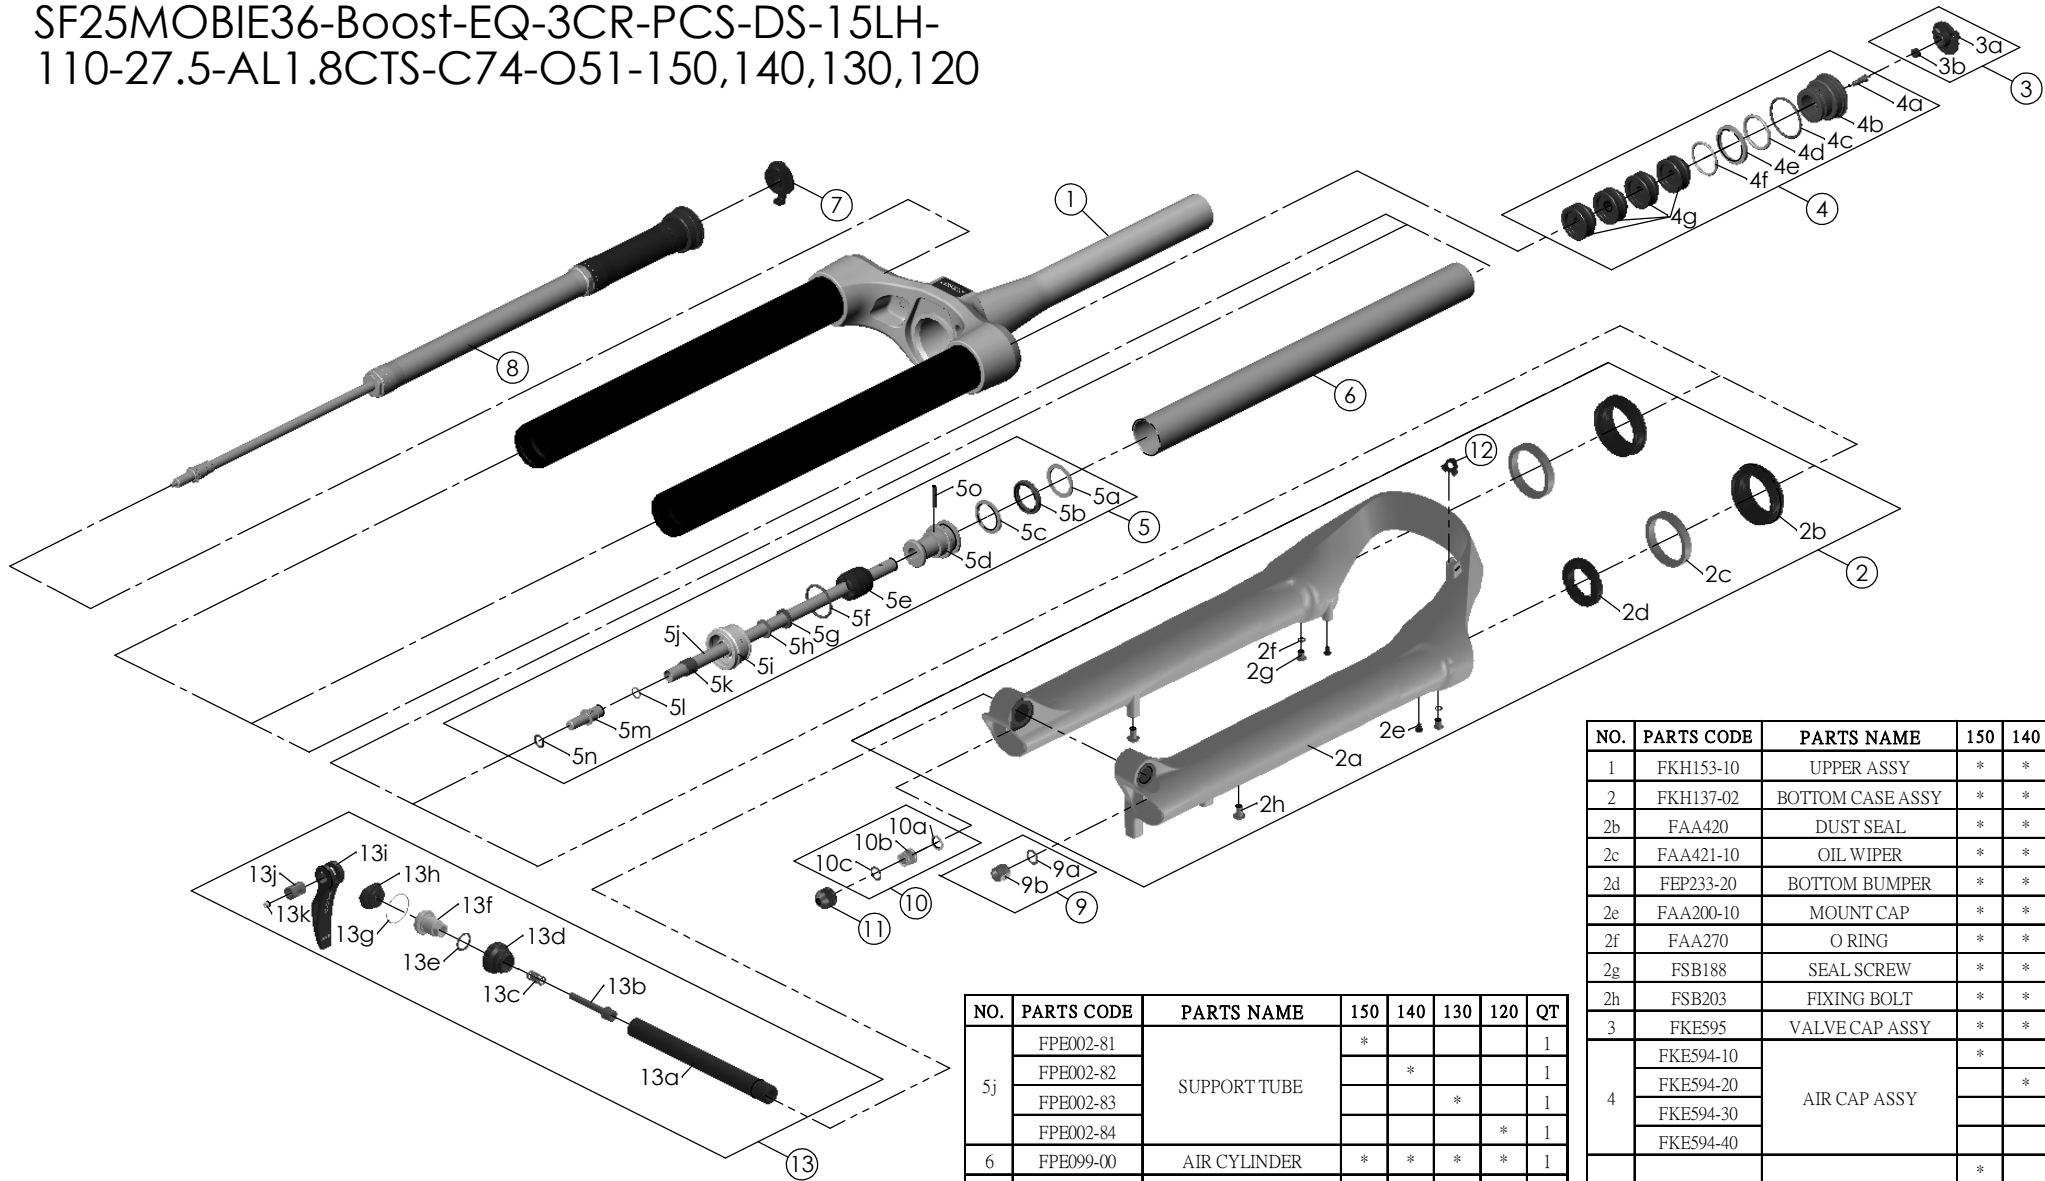

SF25MOBIE36-Boost-EQ-3CR-PCS-DS-15LH-110-27.5-AL1.8CTS-C74-O51-150,140,130,120

NO.	PARTS CODE	PARTS NAME	150	140	130	120	QT
5j	FPE002-81	SUPPORT TUBE	*				1
	FPE002-82			*		1	
	FPE002-83				*	1	
	FPE002-84					* 1	
6	FPE099-00	AIR CYLINDER	*	*	*	*	1
7	FKE590-00	3CR KNOB ASSY	*	*	*	*	1
8	FUN210-25	3CR-PCS UNIT	*	*	*	*	1
9	FKA063-03	FIXING NUT SET	*	*	*	*	1
10	FKE436	FIXING NUT SET	*	*	*	*	1
11	FEG201	REBOUND KNOB	*	*	*	*	1
12	FEG034	CABLE CLIP	*	*	*	*	1
13	FKA116-02	15LH-110 AXLE SET	*	*	*	*	1

NO.	PARTS CODE	PARTS NAME	150	140	130	120	QT
1	FKH153-10	UPPER ASSY	*	*	*	*	1
2	FKH137-02	BOTTOM CASE ASSY	*	*	*	*	1
2b	FAA420	DUST SEAL	*	*	*	*	2
2c	FAA421-10	OIL WIPER	*	*	*	*	2
2d	FEP233-20	BOTTOM BUMPER	*	*	*	*	2
2e	FAA200-10	MOUNT CAP	*	*	*	*	2
2f	FAA270	O RING	*	*	*	*	2
2g	FSB188	SEAL SCREW	*	*	*	*	2
2h	FSB203	FIXING BOLT	*	*	*	*	2
3	FKE595	VALVE CAP ASSY	*	*	*	*	1
4	FKE594-10	AIR CAP ASSY	*				1
	FKE594-20			*		1	
	FKE594-30				*	1	
	FKE594-40					* 1	
4g	FEG270-10	VOLUME REDUCER	*				4
				*			5
					*		6
5	FKH154-01	SUPPORT TUBE ASSY	*				1
				*			1
					*		1
						*	1