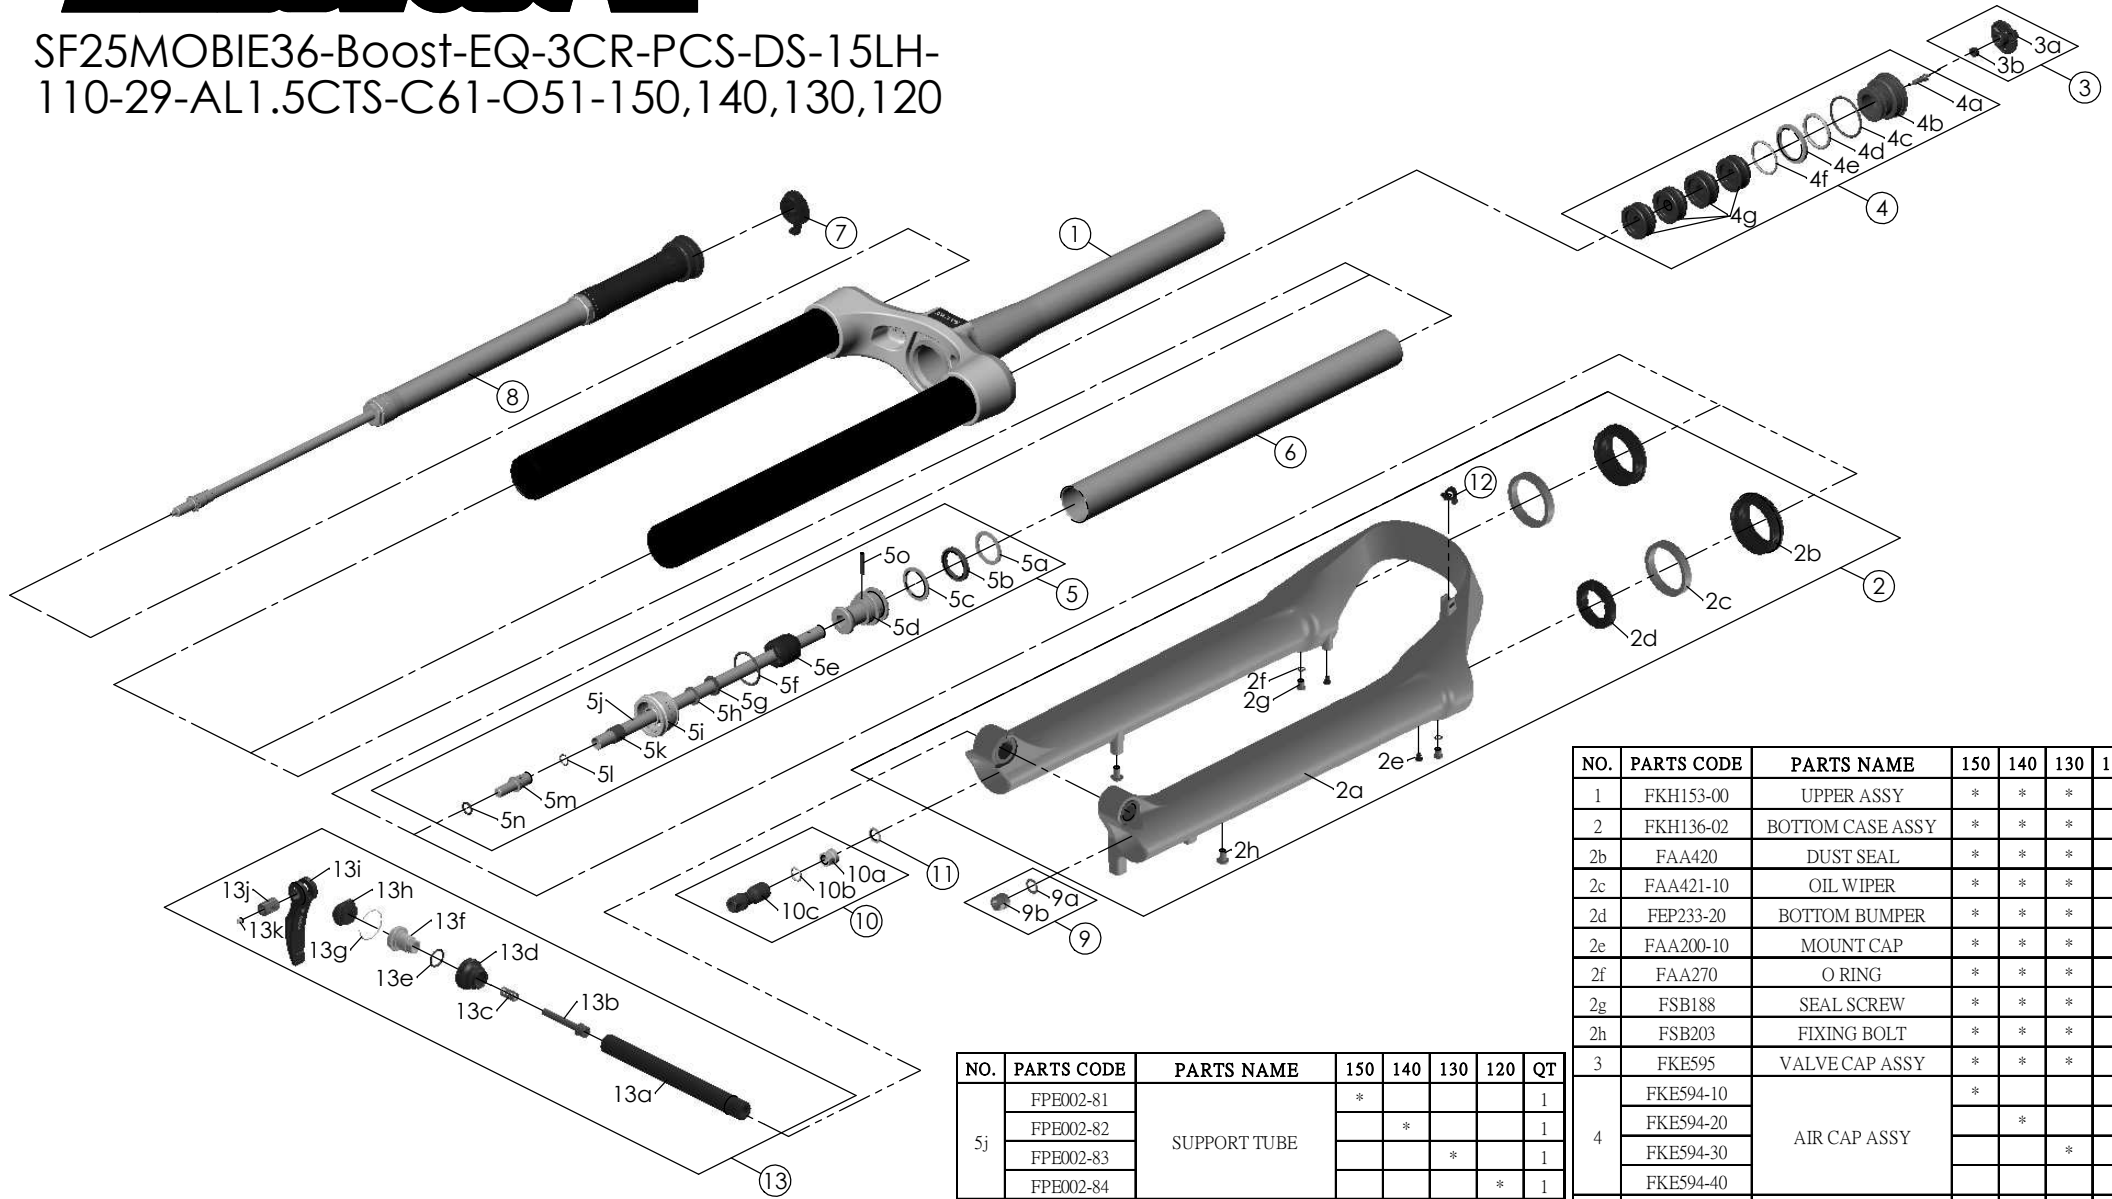

SF25MOBIE36-Boost-EQ-3CR-PCS-DS-15LH-110-29-AL1.5CTS-C61-O51-150,140,130,120

Date	2023.-06-12	Version	1
Amended	2024.03.06		

NO.	PARTS CODE	PARTS NAME	150	140	130	120	QT
1	FKH153-00	UPPER ASSY	*	*	*	*	1
2	FKH136-02	BOTTOM CASE ASSY	*	*	*	*	1
2b	FAA420	DUST SEAL	*	*	*	*	2
2c	FAA421-10	OIL WIPER	*	*	*	*	2
2d	FEP233-20	BOTTOM BUMPER	*	*	*	*	2
2e	FAA200-10	MOUNT CAP	*	*	*	*	2
2f	FAA270	O RING	*	*	*	*	2
2g	FSB188	SEAL SCREW	*	*	*	*	2
2h	FSB203	FIXING BOLT	*	*	*	*	2
3	FKE595	VALVE CAP ASSY	*	*	*	*	1
4	FKE594-10	AIR CAP ASSY	*				1
	FKE594-20			*		1	
	FKE594-30				*	1	
	FKE594-40					*	1
4g	FEG270-10	VOLUME REDUCER	*				4
				*			5
					*		6
					*	7	
5	FKH154-01	SUPPORT TUBE ASSY	*				1
	FKH154-02			*		1	
	FKH154-03				*	1	
	FKH154-04					*	1

NO.	PARTS CODE	PARTS NAME	150	140	130	120	QT
5j	FPE002-81	SUPPORT TUBE	*				1
	FPE002-82			*		1	
	FPE002-83				*	1	
	FPE002-84					*	1
6	FPE099-00	AIR CYLINDER	*	*	*	*	1
7	FKE590-00	3CR KNOB ASSY	*	*	*	*	1
8	FUN210-25	3CR-PCS UNIT	*	*	*	*	1
9	FKA063-03	FIXING NUT SET	*	*	*	*	1
10	FKE583	REBOUND KNOB ASSY	*	*	*	*	1
11	CSS014	WASHER	*	*	*	*	1
12	FEG034	CABLE CLIP	*	*	*	*	1
13	FKA116-02	15LH-110 AXLE SET	*	*	*	*	1