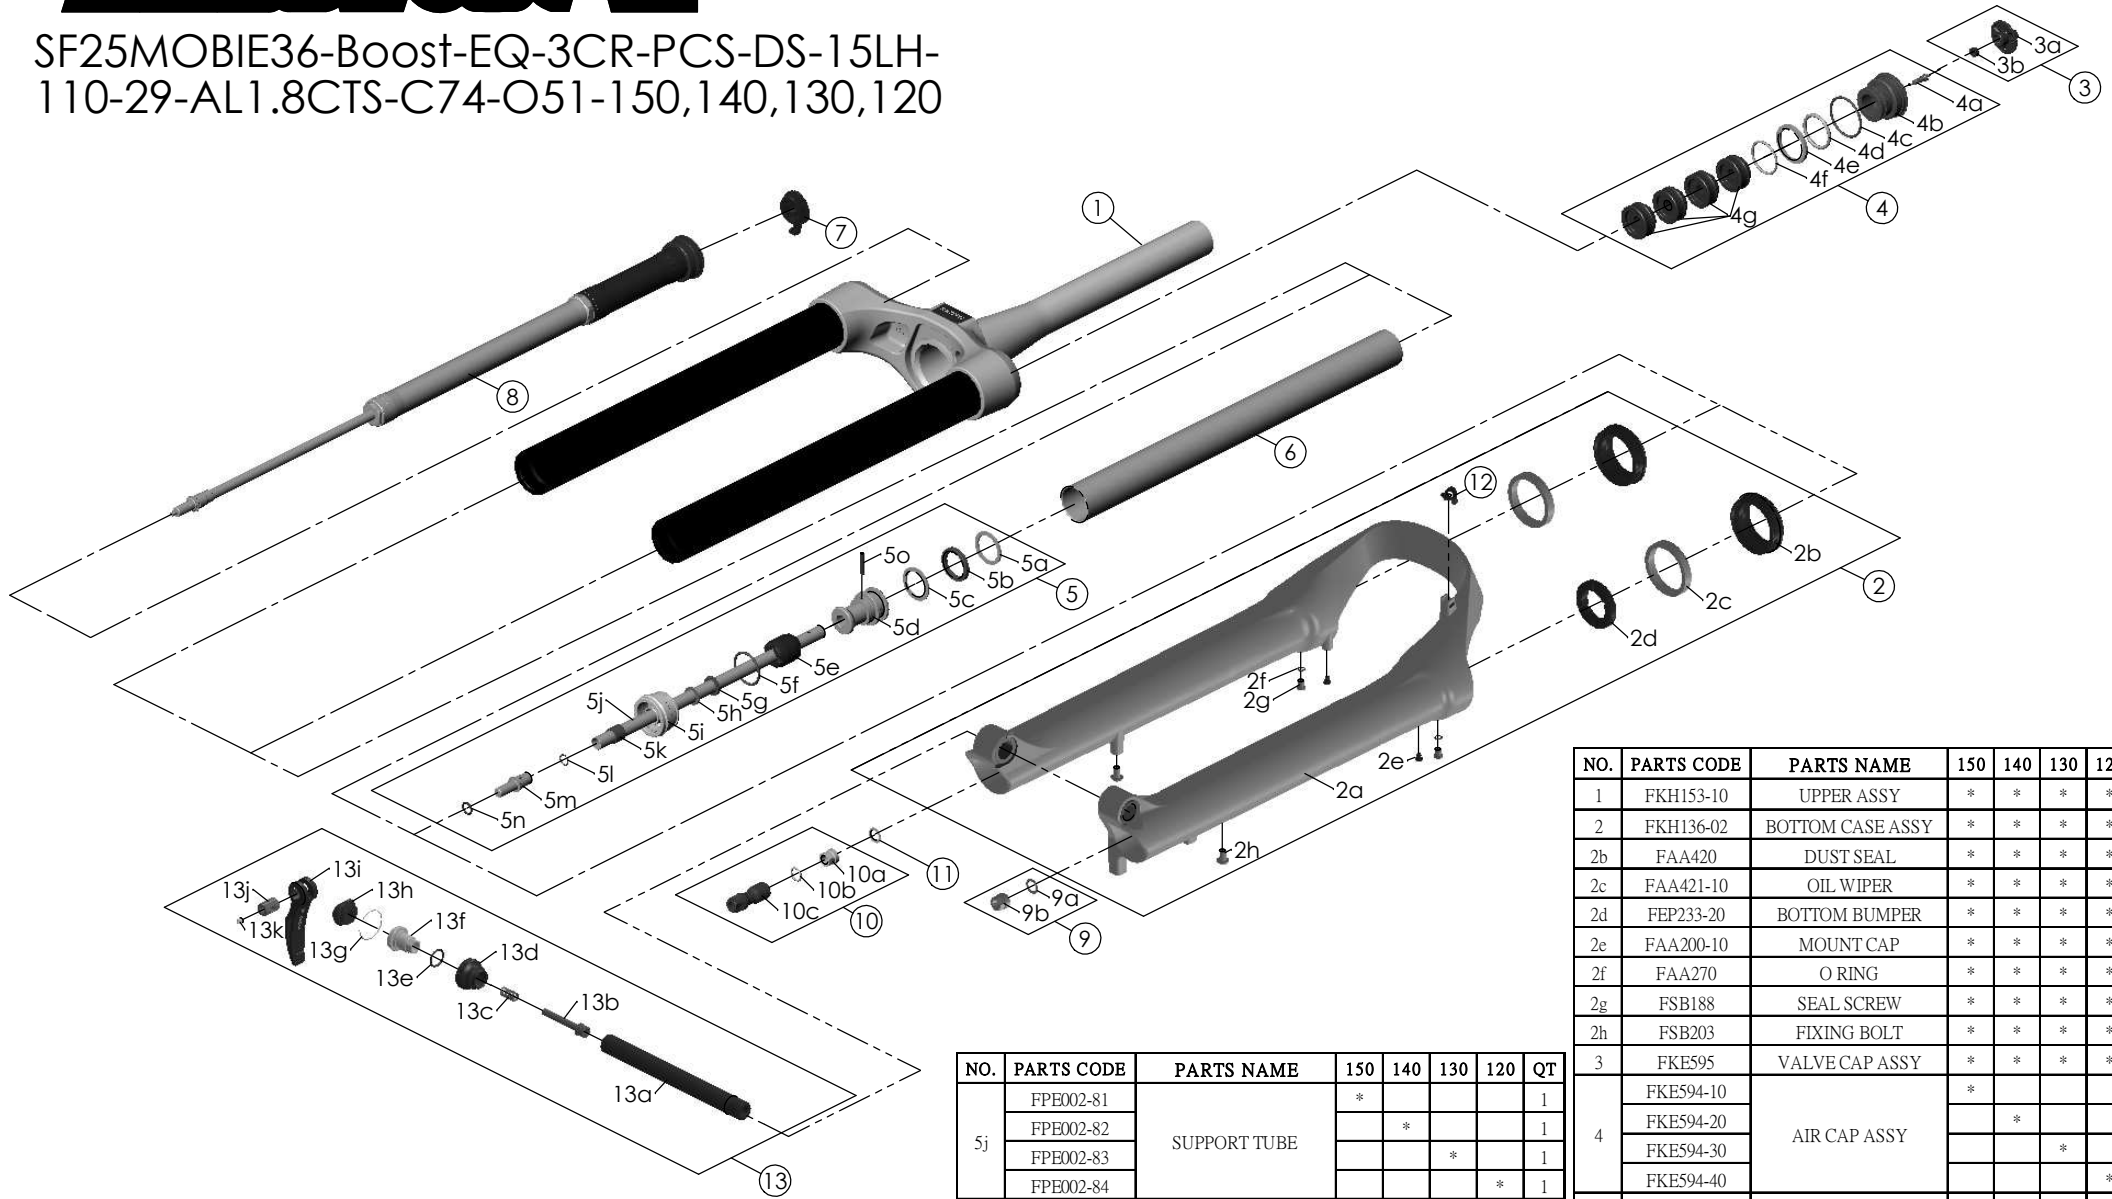

SF25MOBIE36-Boost-EQ-3CR-PCS-DS-15LH-110-29-AL1.8CTS-C74-O51-150,140,130,120

NO.	PARTS CODE	PARTS NAME	150	140	130	120	QT
1	FKH153-10	UPPER ASSY	*	*	*	*	1
2	FKH136-02	BOTTOM CASE ASSY	*	*	*	*	1
2b	FAA420	DUST SEAL	*	*	*	*	2
2c	FAA421-10	OIL WIPER	*	*	*	*	2
2d	FEP233-20	BOTTOM BUMPER	*	*	*	*	2
2e	FAA200-10	MOUNT CAP	*	*	*	*	2
2f	FAA270	O RING	*	*	*	*	2
2g	FSB188	SEAL SCREW	*	*	*	*	2
2h	FSB203	FIXING BOLT	*	*	*	*	2
3	FKE595	VALVE CAP ASSY	*	*	*	*	1
4	FKE594-10	AIR CAP ASSY	*				1
	FKE594-20			*			1
	FKE594-30				*		1
	FKE594-40					*	1
4g	FEG270-10	VOLUME REDUCER	*				4
				*			5
					*		6
					*	7	
5	FKH154-01	SUPPORT TUBE ASSY	*				1
	FKH154-02			*			1
	FKH154-03				*		1
	FKH154-04					*	1

NO.	PARTS CODE	PARTS NAME	150	140	130	120	QT
5j	FPE002-81	SUPPORT TUBE	*				1
	FPE002-82			*			1
	FPE002-83				*		1
	FPE002-84					*	1
6	FPE099-00	AIR CYLINDER	*	*	*	*	1
7	FKE590-00	3CR KNOB ASSY	*	*	*	*	1
8	FUN210-25	3CR-PCS UNIT	*	*	*	*	1
9	FKA063-03	FIXING NUT SET	*	*	*	*	1
10	FKE583	REBOUND KNOB ASSY	*	*	*	*	1
11	CSS014	WASHER	*	*	*	*	1
12	FEG034	CABLE CLIP	*	*	*	*	1
13	FKA116-02	15LH-110 AXLE SET	*	*	*	*	1