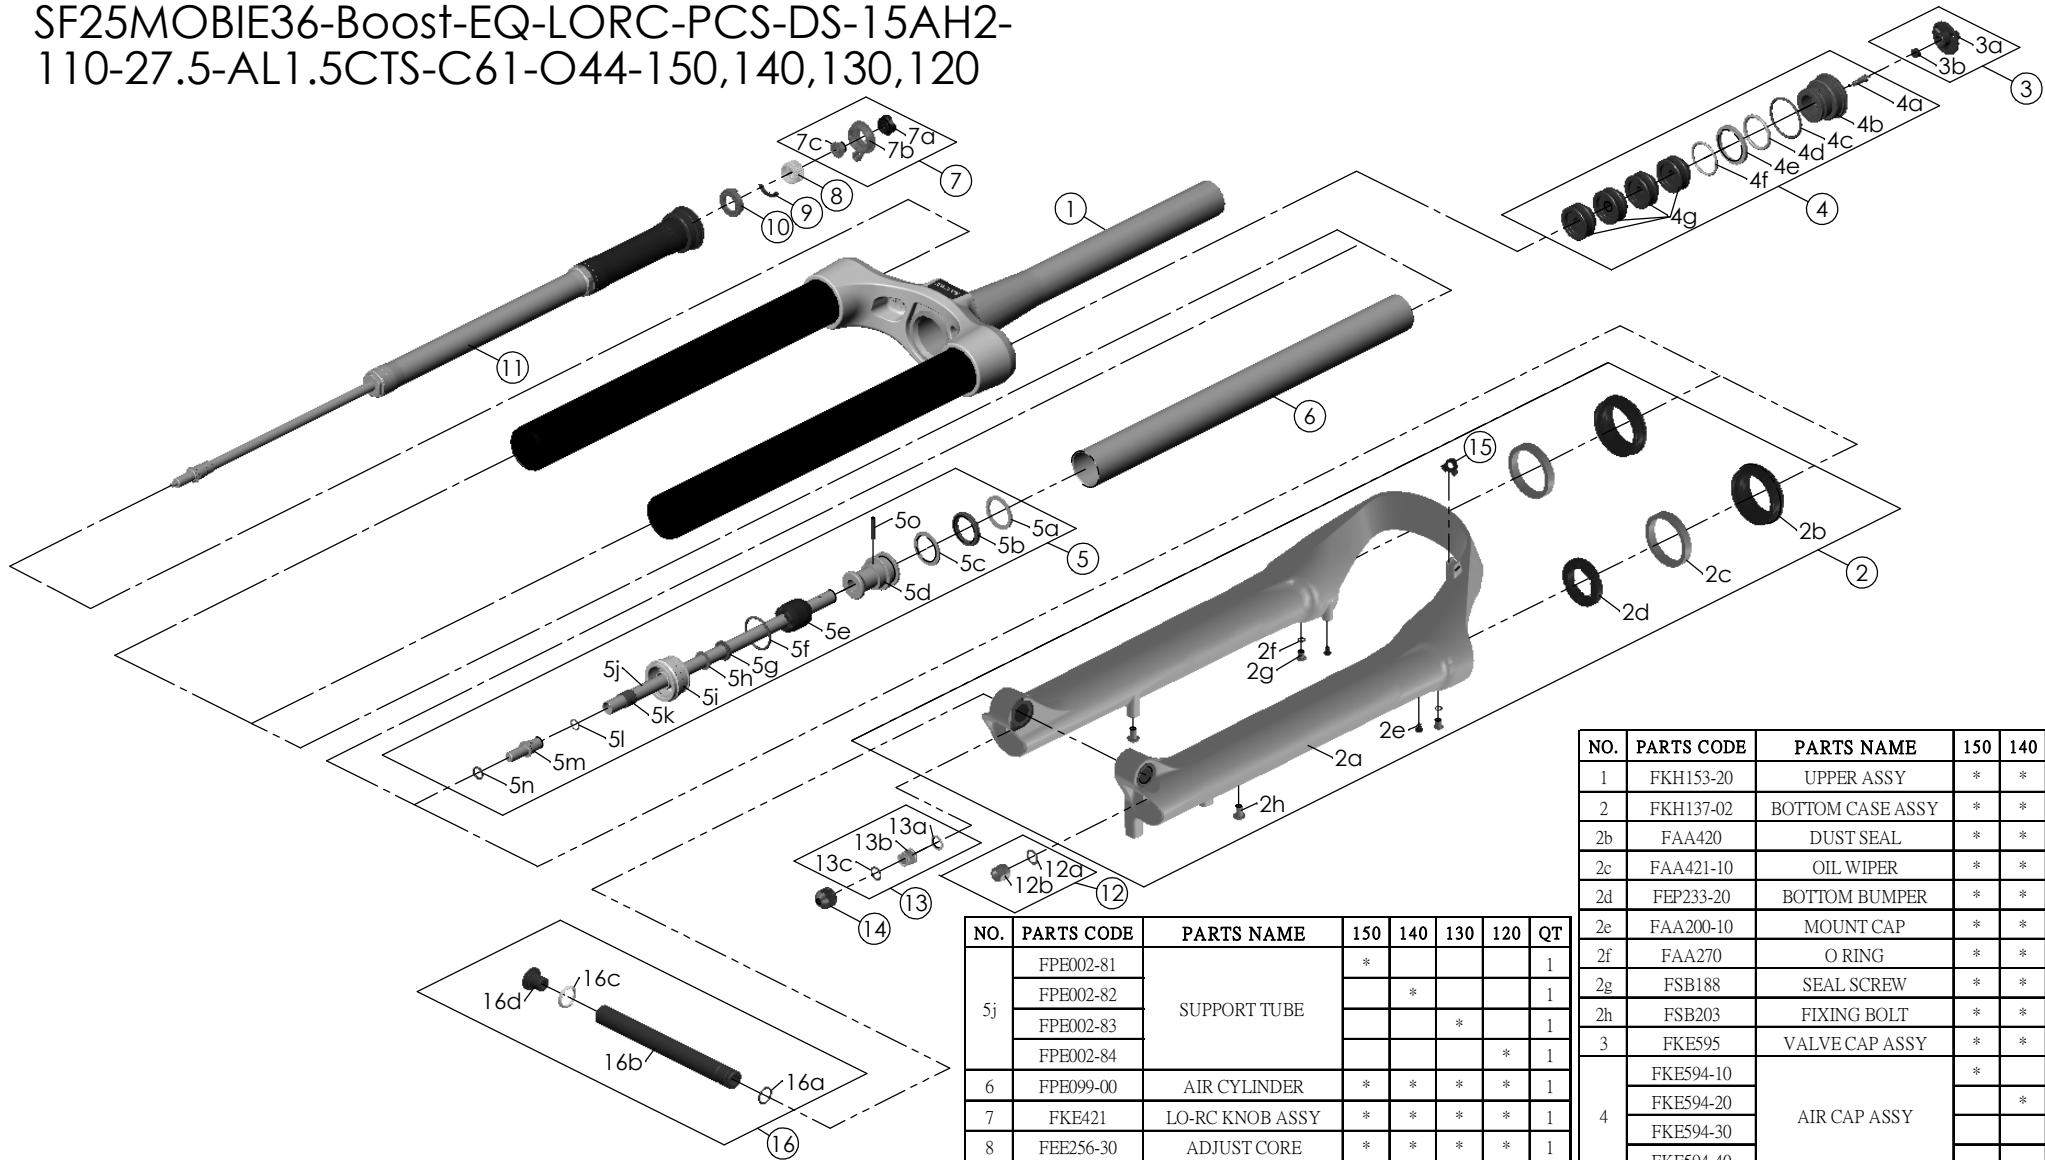

SF25MOBIE36-Boost-EQ-LORC-PCS-DS-15AH2-110-27.5-AL1.5CTS-C61-O44-150,140,130,120

NO.	PARTS CODE	PARTS NAME	150	140	130	120	QT
5j	FPE002-81	SUPPORT TUBE	*				1
	FPE002-82			*		1	
	FPE002-83				*	1	
	FPE002-84					* 1	
6	FPE099-00	AIR CYLINDER	*	*	*	*	1
7	FKE421	LO-RC KNOB ASSY	*	*	*	*	1
8	FEE256-30	ADJUST CORE	*	*	*	*	1
9	FEE258	ADJUST CLICK	*	*	*	*	1
10	FEE257	CLICK HOLDER	*	*	*	*	1
11	FUN131-55	LORC-PCS UNIT	*	*	*	*	1
12	FKA063-03	FIXING NUT SET	*	*	*	*	1
13	FKE436	FIXING NUT SET	*	*	*	*	1
14	FEG201	REBOUND KNOB	*	*	*	*	1
15	FEG034	CABLE CLIP	*	*	*	*	1
16	FKA117-00	15AH2-100 THRU AXLE SET	*	*	*	*	1

NO.	PARTS CODE	PARTS NAME	150	140	130	120	QT
1	FKH153-20	UPPER ASSY	*	*	*	*	1
2	FKH137-02	BOTTOM CASE ASSY	*	*	*	*	1
2b	FAA420	DUST SEAL	*	*	*	*	2
2c	FAA421-10	OIL WIPER	*	*	*	*	2
2d	FEP233-20	BOTTOM BUMPER	*	*	*	*	2
2e	FAA200-10	MOUNT CAP	*	*	*	*	2
2f	FAA270	O RING	*	*	*	*	2
2g	FSB188	SEAL SCREW	*	*	*	*	2
2h	FSB203	FIXING BOLT	*	*	*	*	2
3	FKE595	VALVE CAP ASSY	*	*	*	*	1
4	FKE594-10	AIR CAP ASSY	*				1
	FKE594-20			*		1	
	FKE594-30				*	1	
	FKE594-40					* 1	
4g	FEG270-10	VOLUME REDUCER	*				4
				*			5
					*		6
						* 1	7
5	FKH154-01	SUPPORT TUBE ASSY	*				1
				*			1
					*		1
						* 1	1