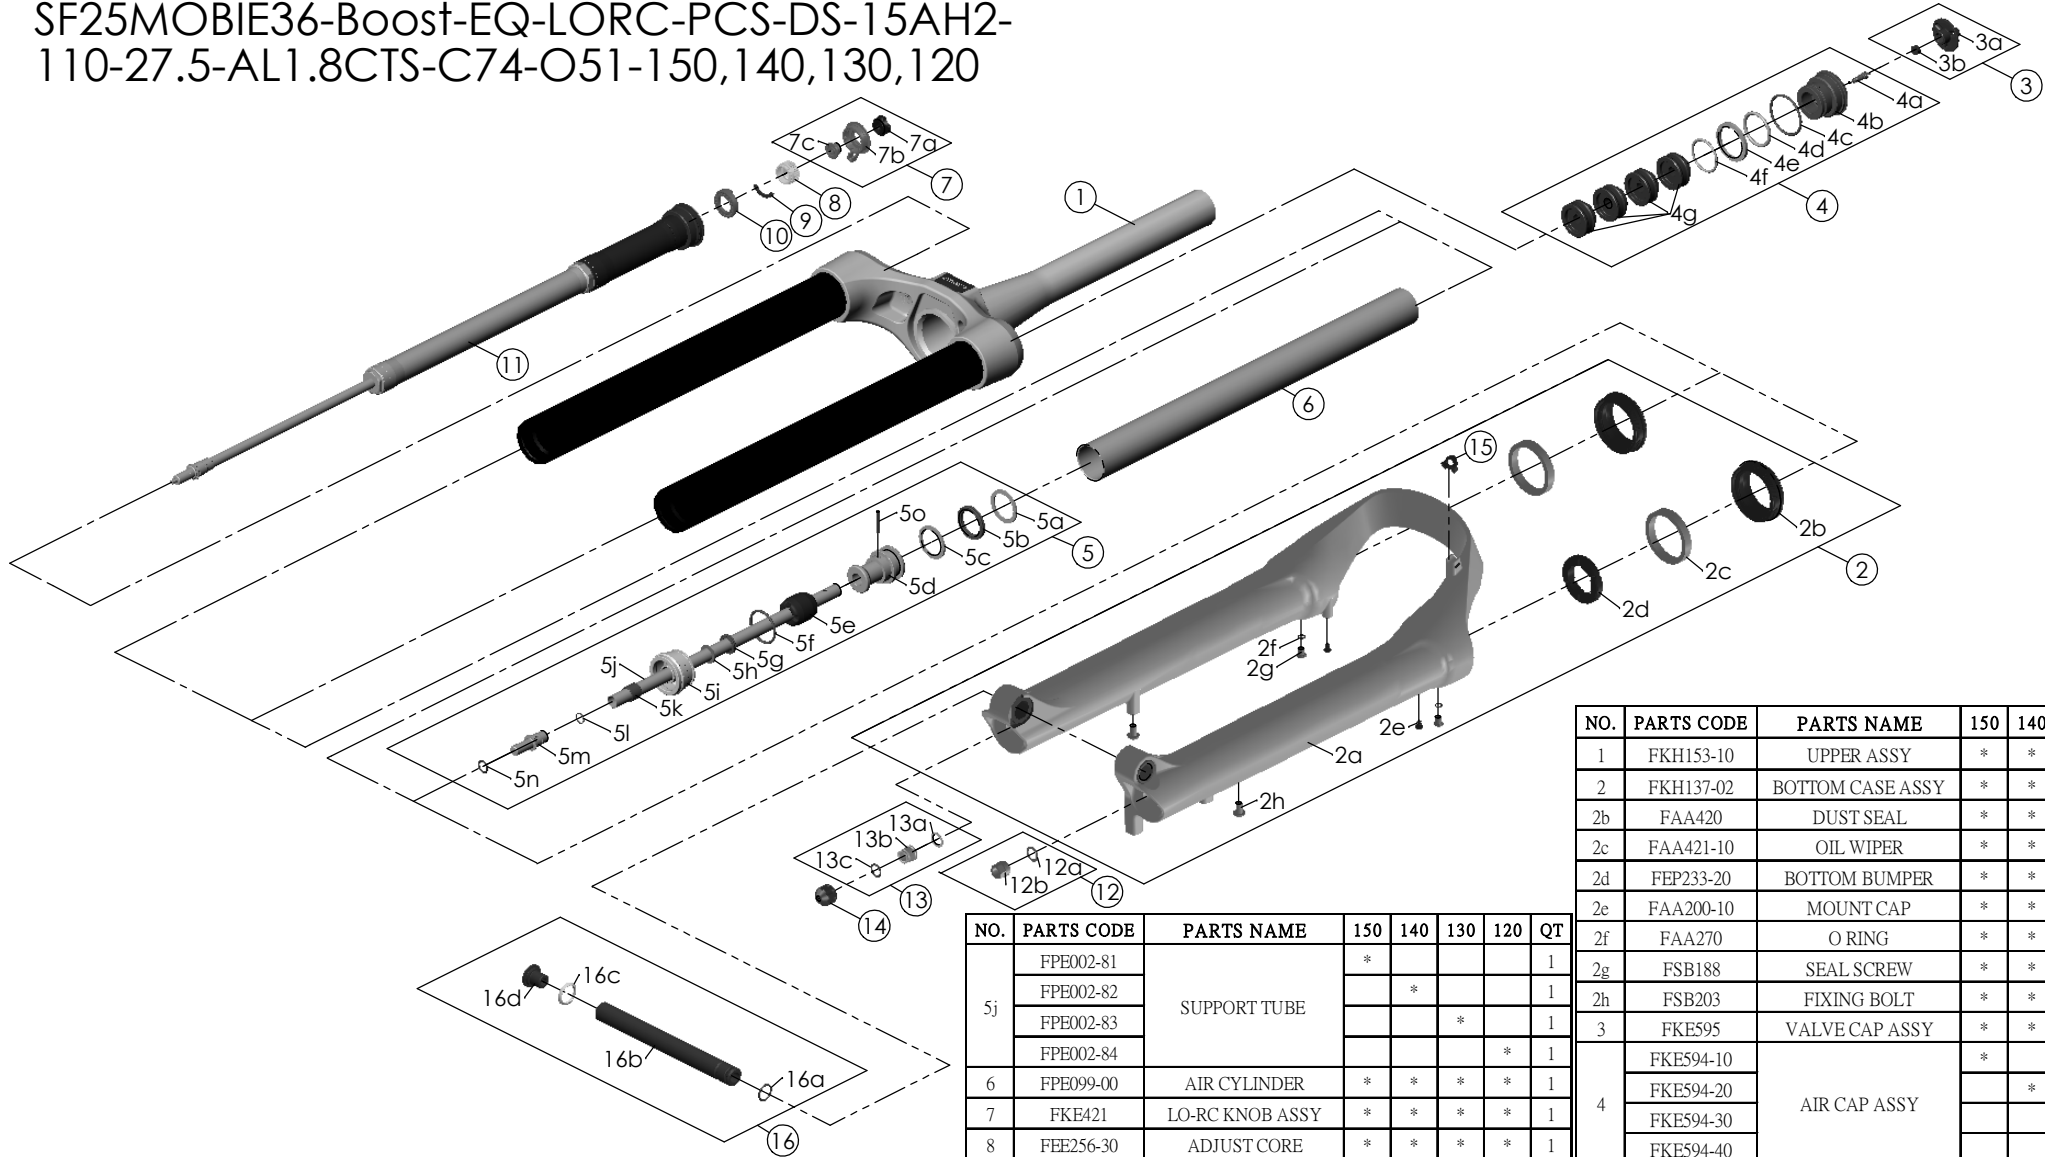

Date	2023.-06-12	Version	1
Amended	2024.03.06		

SF25MOBIE36-Boost-EQ-LORC-PCS-DS-15AH2-110-27.5-AL1.8CTS-C74-O51-150,140,130,120

NO.	PARTS CODE	PARTS NAME	150	140	130	120	QT
1	FKH153-10	UPPER ASSY	*	*	*	*	1
2	FKH137-02	BOTTOM CASE ASSY	*	*	*	*	1
2b	FAA420	DUST SEAL	*	*	*	*	2
2c	FAA421-10	OIL WIPER	*	*	*	*	2
2d	FEP233-20	BOTTOM BUMPER	*	*	*	*	2
2e	FAA200-10	MOUNT CAP	*	*	*	*	2
2f	FAA270	O RING	*	*	*	*	2
2g	FSB188	SEAL SCREW	*	*	*	*	2
2h	FSB203	FIXING BOLT	*	*	*	*	2
3	FKE595	VALVE CAP ASSY	*	*	*	*	1
4	FKE594-10	AIR CAP ASSY	*				1
	FKE594-20			*		1	
	FKE594-30				*	1	
	FKE594-40					*	1
4g	FEG270-10	VOLUME REDUCER	*				4
				*			5
					*		6
						*	7
5	FKH154-01	SUPPORT TUBE ASSY	*				1
				*			1
					*		1
						*	1
16	FKA117-00	15AH2-100 THRU AXLE SET	*	*	*	*	1

NO.	PARTS CODE	PARTS NAME	150	140	130	120	QT
5j	FPE002-81	SUPPORT TUBE	*				1
	FPE002-82			*		1	
	FPE002-83				*	1	
	FPE002-84					*	1
6	FPE099-00	AIR CYLINDER	*	*	*	*	1
7	FKE421	LO-RC KNOB ASSY	*	*	*	*	1
8	FEE256-30	ADJUST CORE	*	*	*	*	1
9	FEE258	ADJUST CLICK	*	*	*	*	1
10	FEE257	CLICK HOLDER	*	*	*	*	1
11	FUN131-55	LORC-PCS UNIT	*	*	*	*	1
12	FKA063-03	FIXING NUT SET	*	*	*	*	1
13	FKE436	FIXING NUT SET	*	*	*	*	1
14	FEG201	REBOUND KNOB	*	*	*	*	1
15	FEG034	CABLE CLIP	*	*	*	*	1