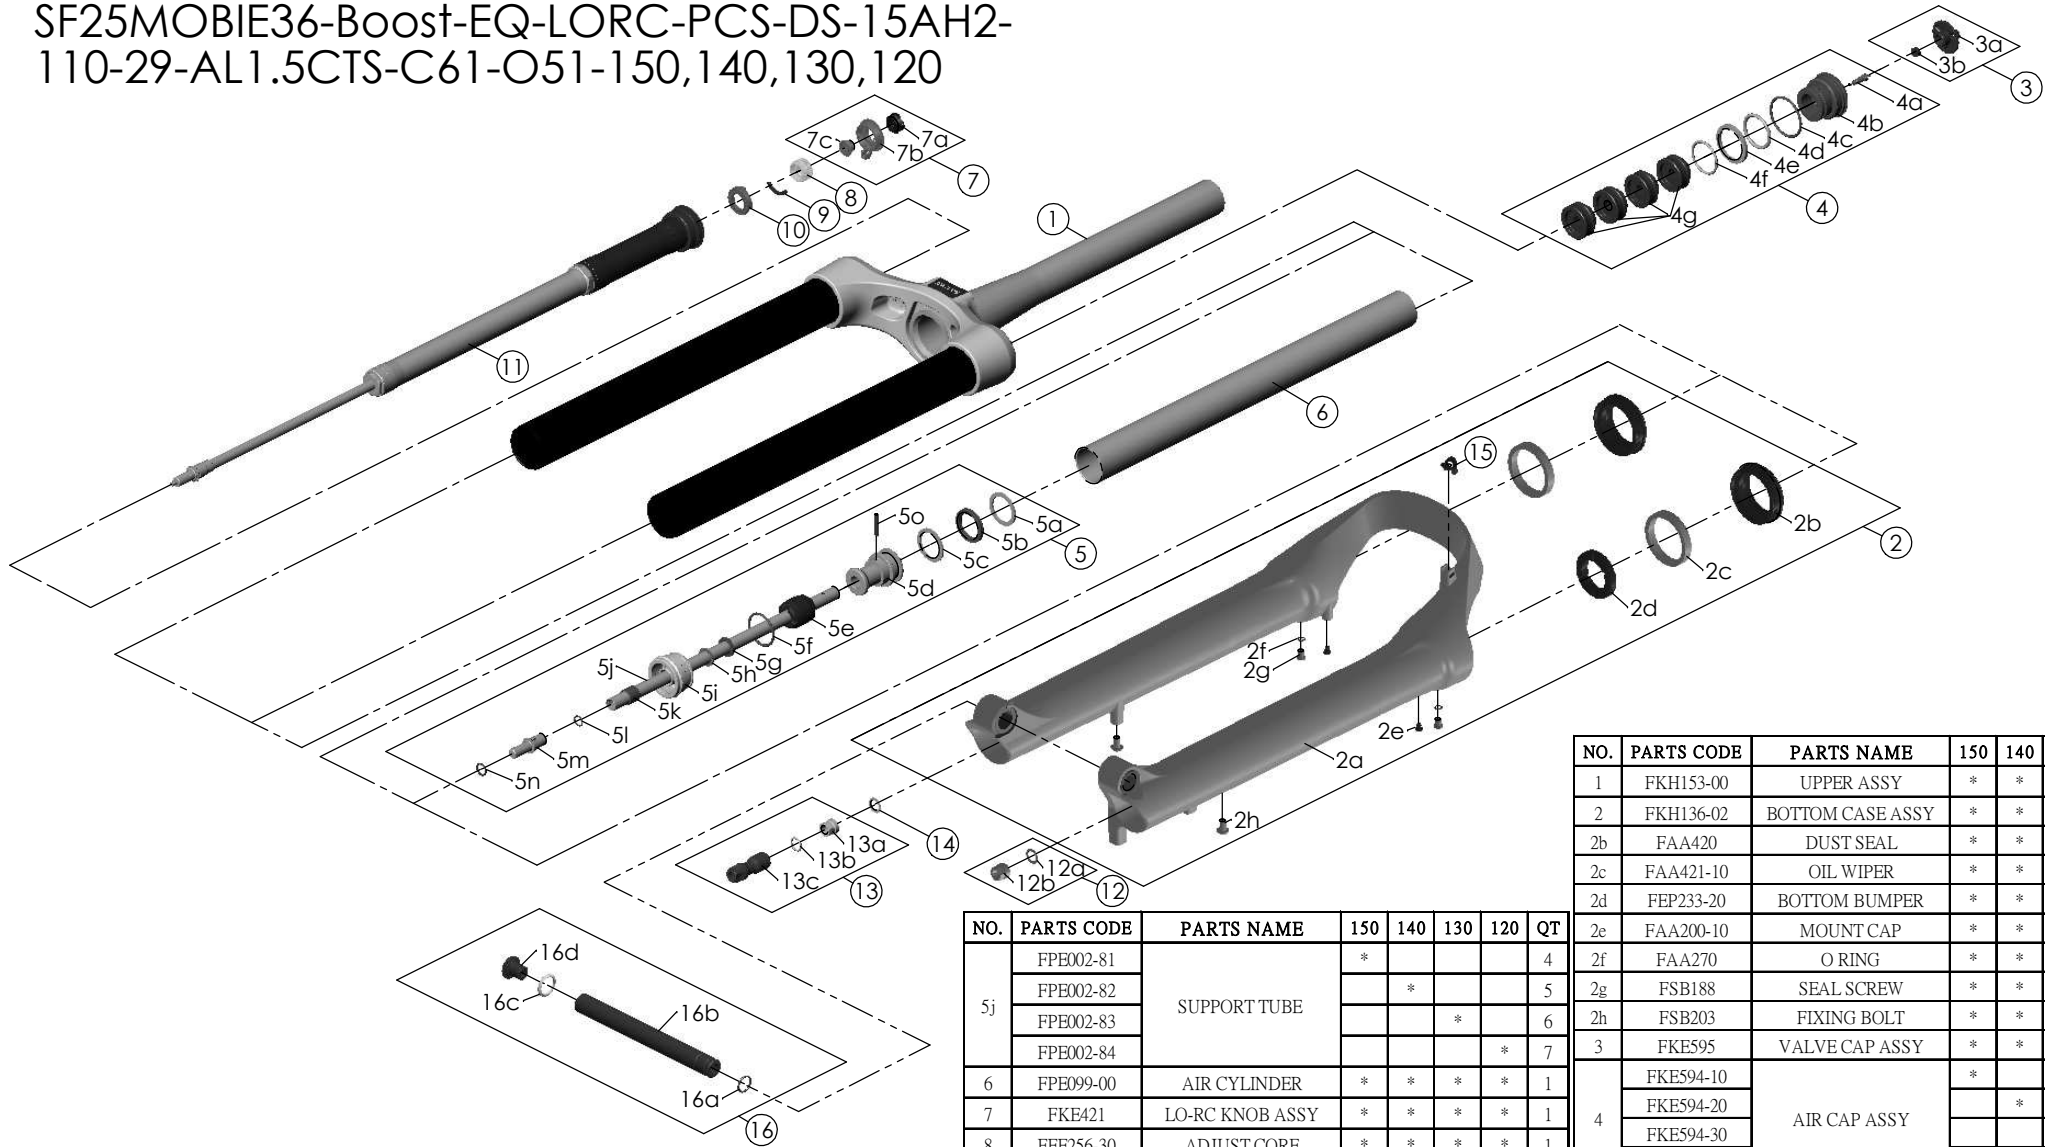

SF25MOBIE36-Boost-EQ-LORC-PCS-DS-15AH2-110-29-AL1.5CTS-C61-O51-150,140,130,120

NO.	PARTS CODE	PARTS NAME	150	140	130	120	QT
5j	FPE002-81	SUPPORT TUBE	*				4
	FPE002-82			*			5
	FPE002-83				*		6
	FPE002-84					*	7
6	FPE099-00	AIR CYLINDER	*	*	*	*	1
7	FKE421	LO-RC KNOB ASSY	*	*	*	*	1
8	FEE256-30	ADJUST CORE	*	*	*	*	1
9	FEE258	ADJUST CLICK	*	*	*	*	1
10	FEE257	CLICK HOLDER	*	*	*	*	1
11	FUN131-55	LORC-PCS UNIT	*	*	*	*	1
12	FKA063-03	FIXING NUT SET	*	*	*	*	1
13	FKE583	REBOUND KNOB ASSY	*	*	*	*	1
14	CSS014	WASHER	*	*	*	*	1
15	FEG034	CABLE CLIP	*	*	*	*	1
16	FKA117-00	15AH2-100 THRU AXLE SET	*	*	*	*	1

NO.	PARTS CODE	PARTS NAME	150	140	130	120	QT
1	FKH153-00	UPPER ASSY	*	*	*	*	1
2	FKH136-02	BOTTOM CASE ASSY	*	*	*	*	1
2b	FAA420	DUST SEAL	*	*	*	*	2
2c	FAA421-10	OIL WIPER	*	*	*	*	2
2d	FEP233-20	BOTTOM BUMPER	*	*	*	*	2
2e	FAA200-10	MOUNT CAP	*	*	*	*	2
2f	FAA270	O RING	*	*	*	*	2
2g	FSB188	SEAL SCREW	*	*	*	*	2
2h	FSB203	FIXING BOLT	*	*	*	*	2
3	FKE595	VALVE CAP ASSY	*	*	*	*	1
4	FKE594-10	AIR CAP ASSY	*				1
	FKE594-20			*			1
	FKE594-30				*		1
	FKE594-40					*	1
4g	FEG270-10	VOLUME REDUCER	*				4
				*			5
					*		6
						*	7
5	FKH154-01	SUPPORT TUBE ASSY	*				1
				*			1
					*		1
						*	1