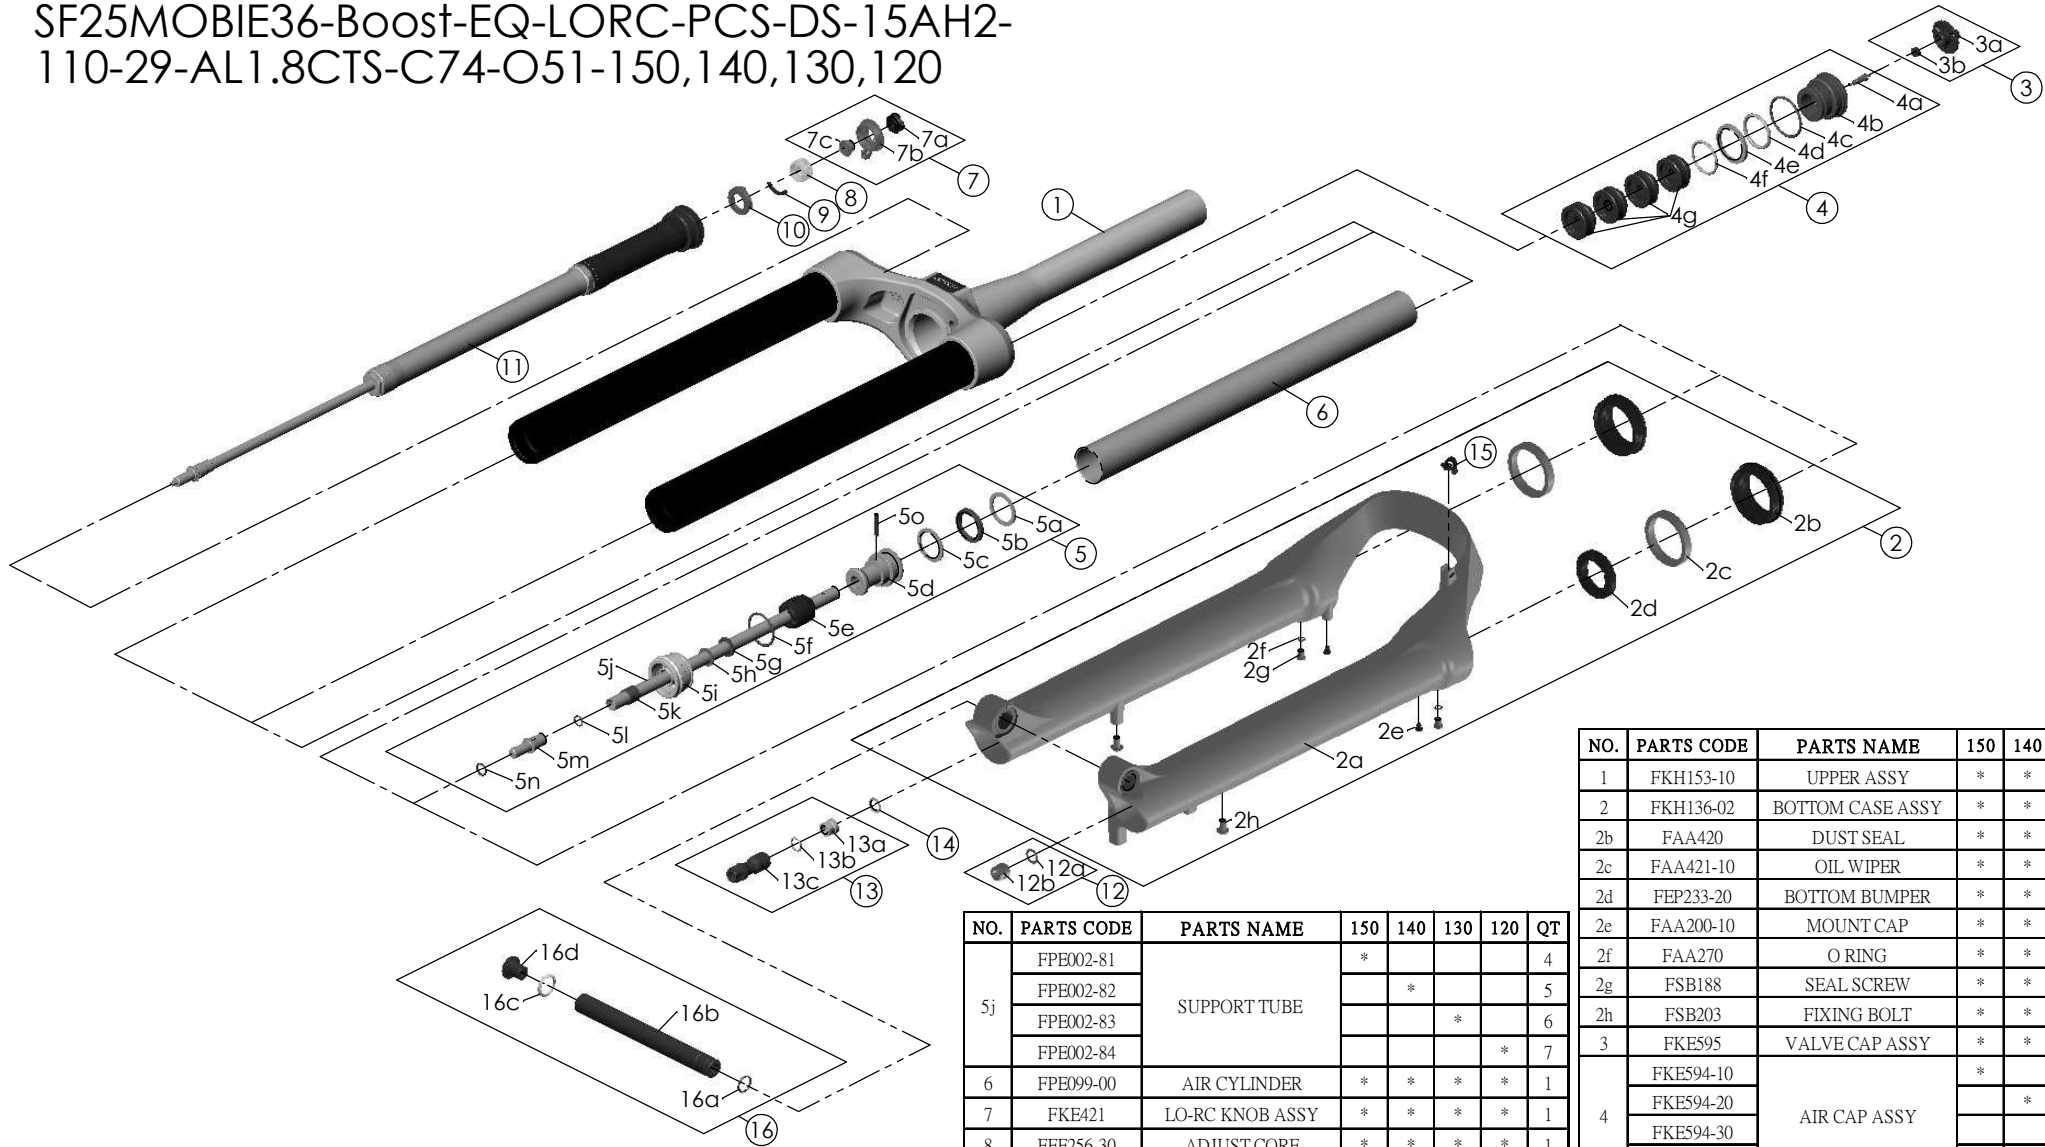

SF25MOBIE36-Boost-EQ-LORC-PCS-DS-15AH2-110-29-AL1.8CTS-C74-O51-150,140,130,120

NO.	PARTS CODE	PARTS NAME	150	140	130	120	QT
5j	FPE002-81	SUPPORT TUBE	*				4
	FPE002-82			*		5	
	FPE002-83				*	6	
	FPE002-84					*	7
6	FPE099-00	AIR CYLINDER	*	*	*	*	1
7	FKE421	LO-RC KNOB ASSY	*	*	*	*	1
8	FEE256-30	ADJUST CORE	*	*	*	*	1
9	FEE258	ADJUST CLICK	*	*	*	*	1
10	FEE257	CLICK HOLDER	*	*	*	*	1
11	FUN131-55	LORC-PCS UNIT	*	*	*	*	1
12	FKA063-03	FIXING NUT SET	*	*	*	*	1
13	FKE583	REBOUND KNOB ASSY	*	*	*	*	1
14	CSS014	WASHER	*	*	*	*	1
15	FEG034	CABLE CLIP	*	*	*	*	1
16	FKA117-00	15AH2-100 THRU AXLE SET	*	*	*	*	1

NO.	PARTS CODE	PARTS NAME	150	140	130	120	QT
1	FKH153-10	UPPER ASSY	*	*	*	*	1
2	FKH136-02	BOTTOM CASE ASSY	*	*	*	*	1
2b	FAA420	DUST SEAL	*	*	*	*	2
2c	FAA421-10	OIL WIPER	*	*	*	*	2
2d	FEP233-20	BOTTOM BUMPER	*	*	*	*	2
2e	FAA200-10	MOUNT CAP	*	*	*	*	2
2f	FAA270	O RING	*	*	*	*	2
2g	FSB188	SEAL SCREW	*	*	*	*	2
2h	FSB203	FIXING BOLT	*	*	*	*	2
3	FKE595	VALVE CAP ASSY	*	*	*	*	1
4	FKE594-10	AIR CAP ASSY	*				1
	FKE594-20			*			1
	FKE594-30				*		1
	FKE594-40					*	1
4g	FEG270-10	VOLUME REDUCER	*				4
				*			5
					*		6
						*	7
5	FKH154-01	SUPPORT TUBE ASSY	*				1
				*			1
					*		1
						*	1