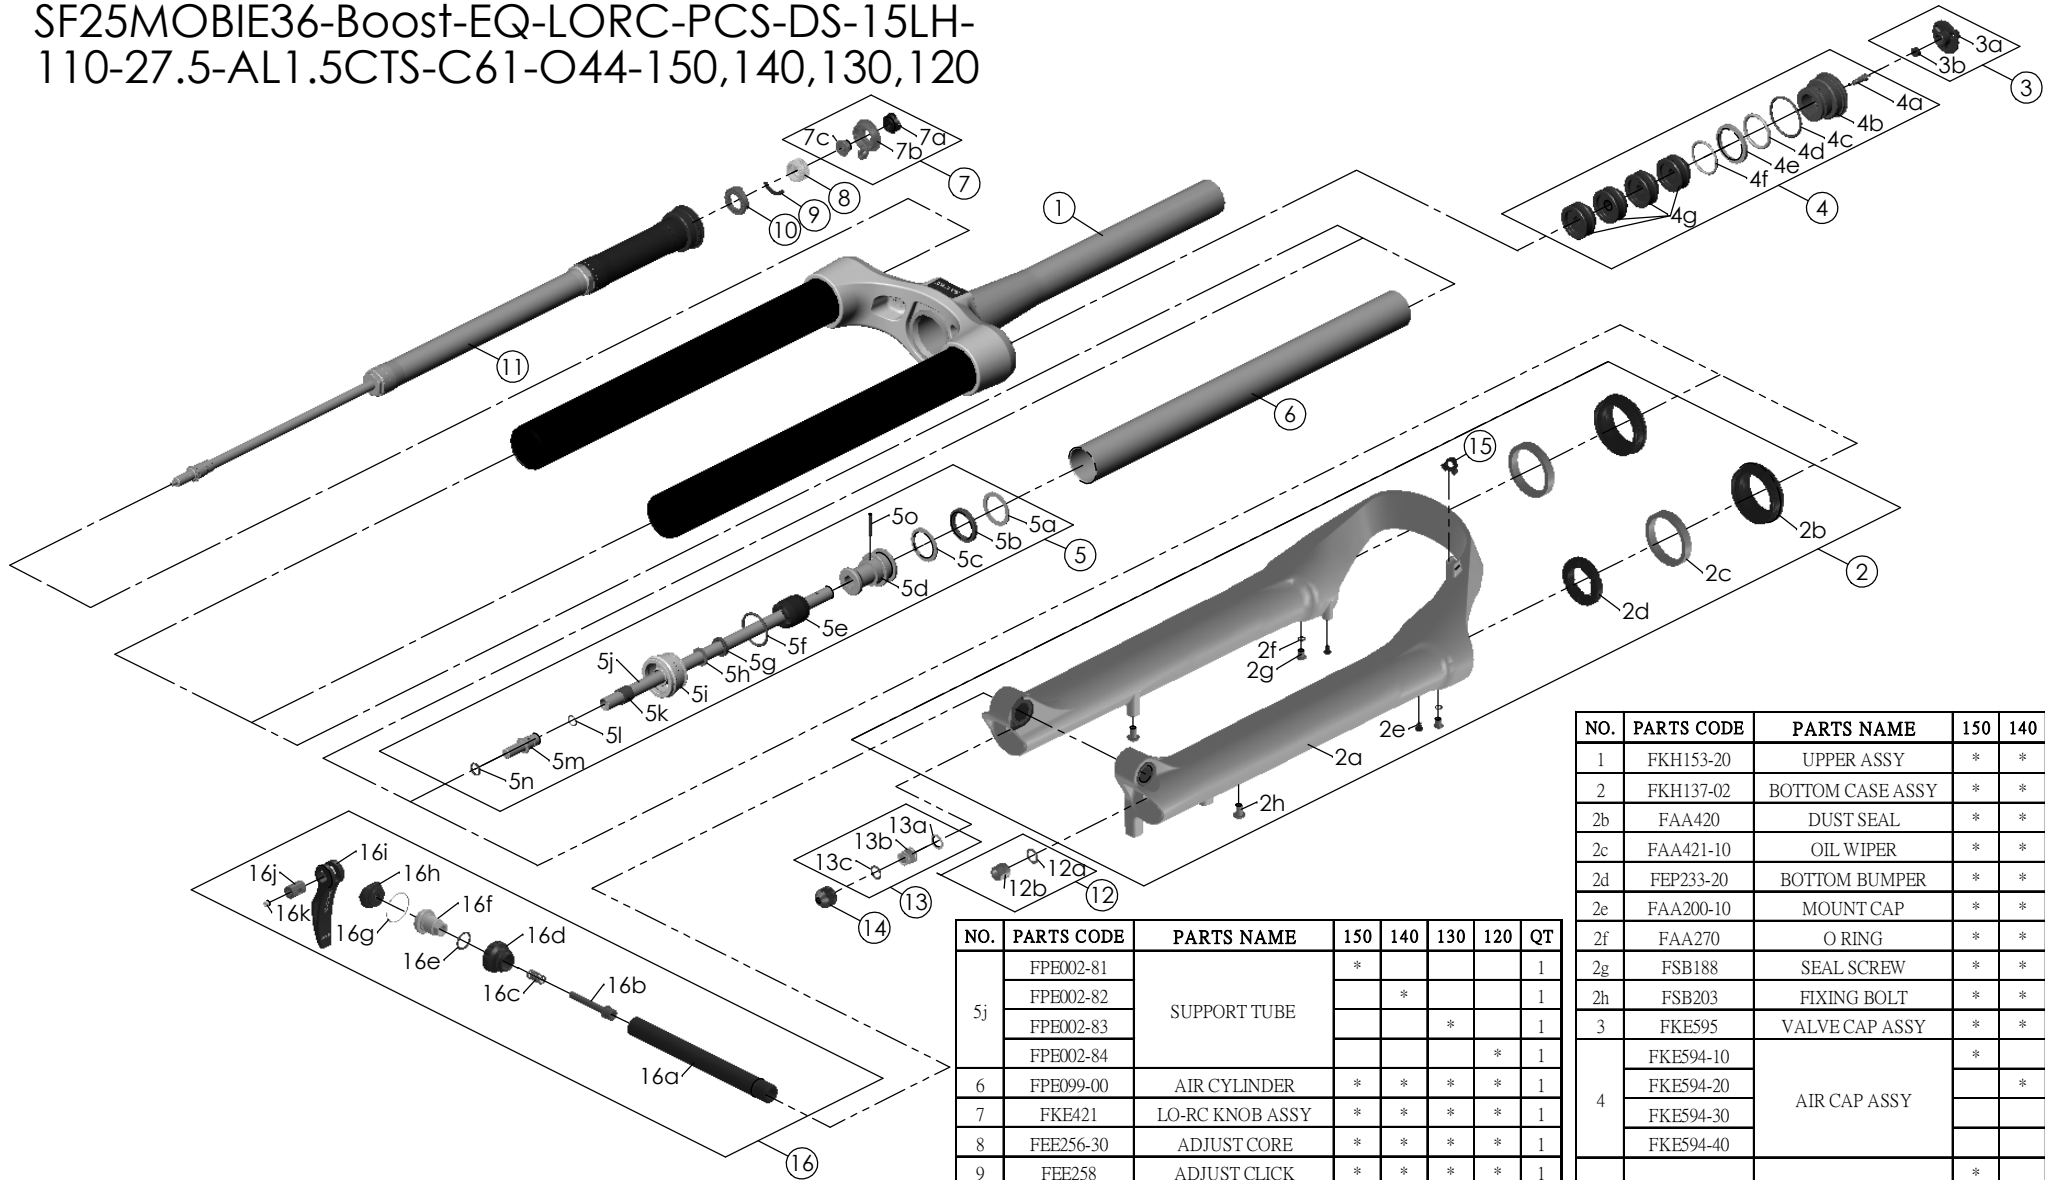

SF25MOBIE36-Boost-EQ-LORC-PCS-DS-15LH-110-27.5-AL1.5CTS-C61-O44-150,140,130,120

NO.	PARTS CODE	PARTS NAME	150	140	130	120	QT
5j	FPE002-81	SUPPORT TUBE	*				1
	FPE002-82			*			1
	FPE002-83				*		1
	FPE002-84					*	1
6	FPE099-00	AIR CYLINDER	*	*	*	*	1
7	FKE421	LO-RC KNOB ASSY	*	*	*	*	1
8	FEE256-30	ADJUST CORE	*	*	*	*	1
9	FEE258	ADJUST CLICK	*	*	*	*	1
10	FEE257	CLICK HOLDER	*	*	*	*	1
11	FUN131-55	LORC-PCS UNIT	*	*	*	*	1
12	FKA063-03	FIXING NUT SET	*	*	*	*	1
13	FKE436	FIXING NUT SET	*	*	*	*	1
14	FEF201	REBOUND KNOB	*	*	*	*	1
15	FEF034	CABLE CLIP	*	*	*	*	1
16	FKA116-02	15LH-110 AXLE SET	*	*	*	*	1

NO.	PARTS CODE	PARTS NAME	150	140	130	120	QT
1	FKH153-20	UPPER ASSY	*	*	*	*	1
2	FKH137-02	BOTTOM CASE ASSY	*	*	*	*	1
2b	FAA420	DUST SEAL	*	*	*	*	2
2c	FAA421-10	OIL WIPER	*	*	*	*	2
2d	FEP233-20	BOTTOM BUMPER	*	*	*	*	2
2e	FAA200-10	MOUNT CAP	*	*	*	*	2
2f	FAA270	O RING	*	*	*	*	2
2g	FSB188	SEAL SCREW	*	*	*	*	2
2h	FSB203	FIXING BOLT	*	*	*	*	2
3	FKE595	VALVE CAP ASSY	*	*	*	*	1
4	FKE594-10	AIR CAP ASSY	*				1
	FKE594-20			*			1
	FKE594-30				*		1
	FKE594-40					*	1
4g	FEG270-10	VOLUME REDUCER	*				4
				*			5
					*		6
					*	7	
5	FKH154-01	SUPPORT TUBE ASSY	*				1
	FKH154-02			*			1
	FKH154-03				*		1
	FKH154-04					*	1