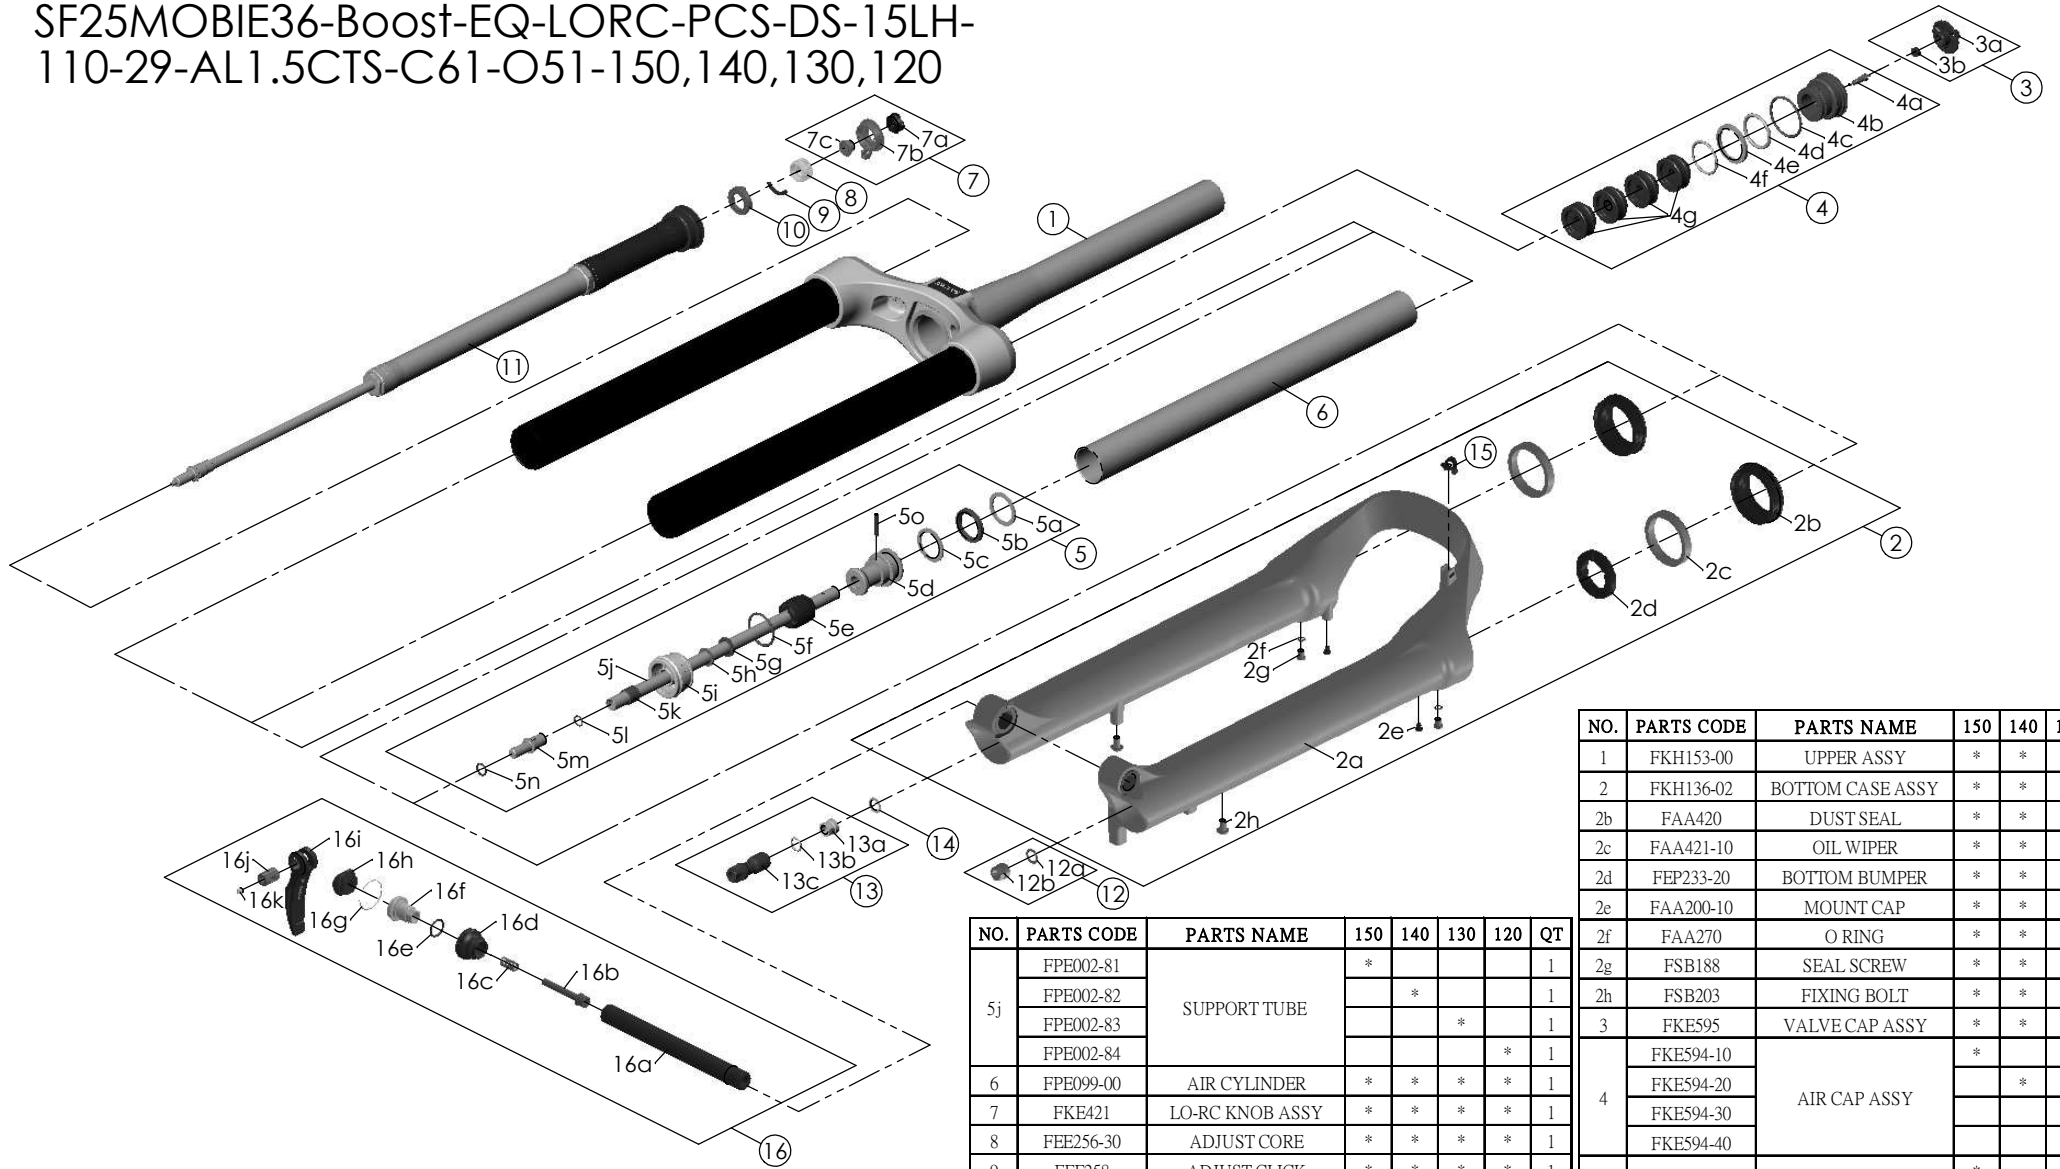

SF25MOBIE36-Boost-EQ-LORC-PCS-DS-15LH-110-29-AL1.5CTS-C61-O51-150,140,130,120

NO.	PARTS CODE	PARTS NAME	150	140	130	120	QT
1	FKH153-00	UPPER ASSY	*	*	*	*	1
2	FKH136-02	BOTTOM CASE ASSY	*	*	*	*	1
2b	FAA420	DUST SEAL	*	*	*	*	2
2c	FAA421-10	OIL WIPER	*	*	*	*	2
2d	FEP233-20	BOTTOM BUMPER	*	*	*	*	2
2e	FAA200-10	MOUNT CAP	*	*	*	*	2
2f	FAA270	O RING	*	*	*	*	2
2g	FSB188	SEAL SCREW	*	*	*	*	2
2h	FSB203	FIXING BOLT	*	*	*	*	2
3	FKE595	VALVE CAP ASSY	*	*	*	*	1
4	FKE594-10	AIR CAP ASSY	*				1
	FKE594-20			*		1	
	FKE594-30				*	1	
	FKE594-40					*	1
4g	FEG270-10	VOLUME REDUCER	*				4
				*			5
					*		6
5	FKH154-01	SUPPORT TUBE ASSY	*				1
				*			1
					*		1
						*	1

NO.	PARTS CODE	PARTS NAME	150	140	130	120	QT
5j	FPE002-81	SUPPORT TUBE	*				1
	FPE002-82			*		1	
	FPE002-83				*	1	
	FPE002-84					*	1
6	FPE099-00	AIR CYLINDER	*	*	*	*	1
7	FKE421	LO-RC KNOB ASSY	*	*	*	*	1
8	FEE256-30	ADJUST CORE	*	*	*	*	1
9	FEE258	ADJUST CLICK	*	*	*	*	1
10	FEE257	CLICK HOLDER	*	*	*	*	1
11	FUN131-55	LORC-PCS UNIT	*	*	*	*	1
12	FKA063-03	FIXING NUT SET	*	*	*	*	1
13	FKE583	REBOUND KNOB ASSY	*	*	*	*	1
14	CSS014	WASHER	*	*	*	*	1
15	FEG034	CABLE CLIP	*	*	*	*	1
16	FKA116-02	15LH-110 AXLE SET	*	*	*	*	1