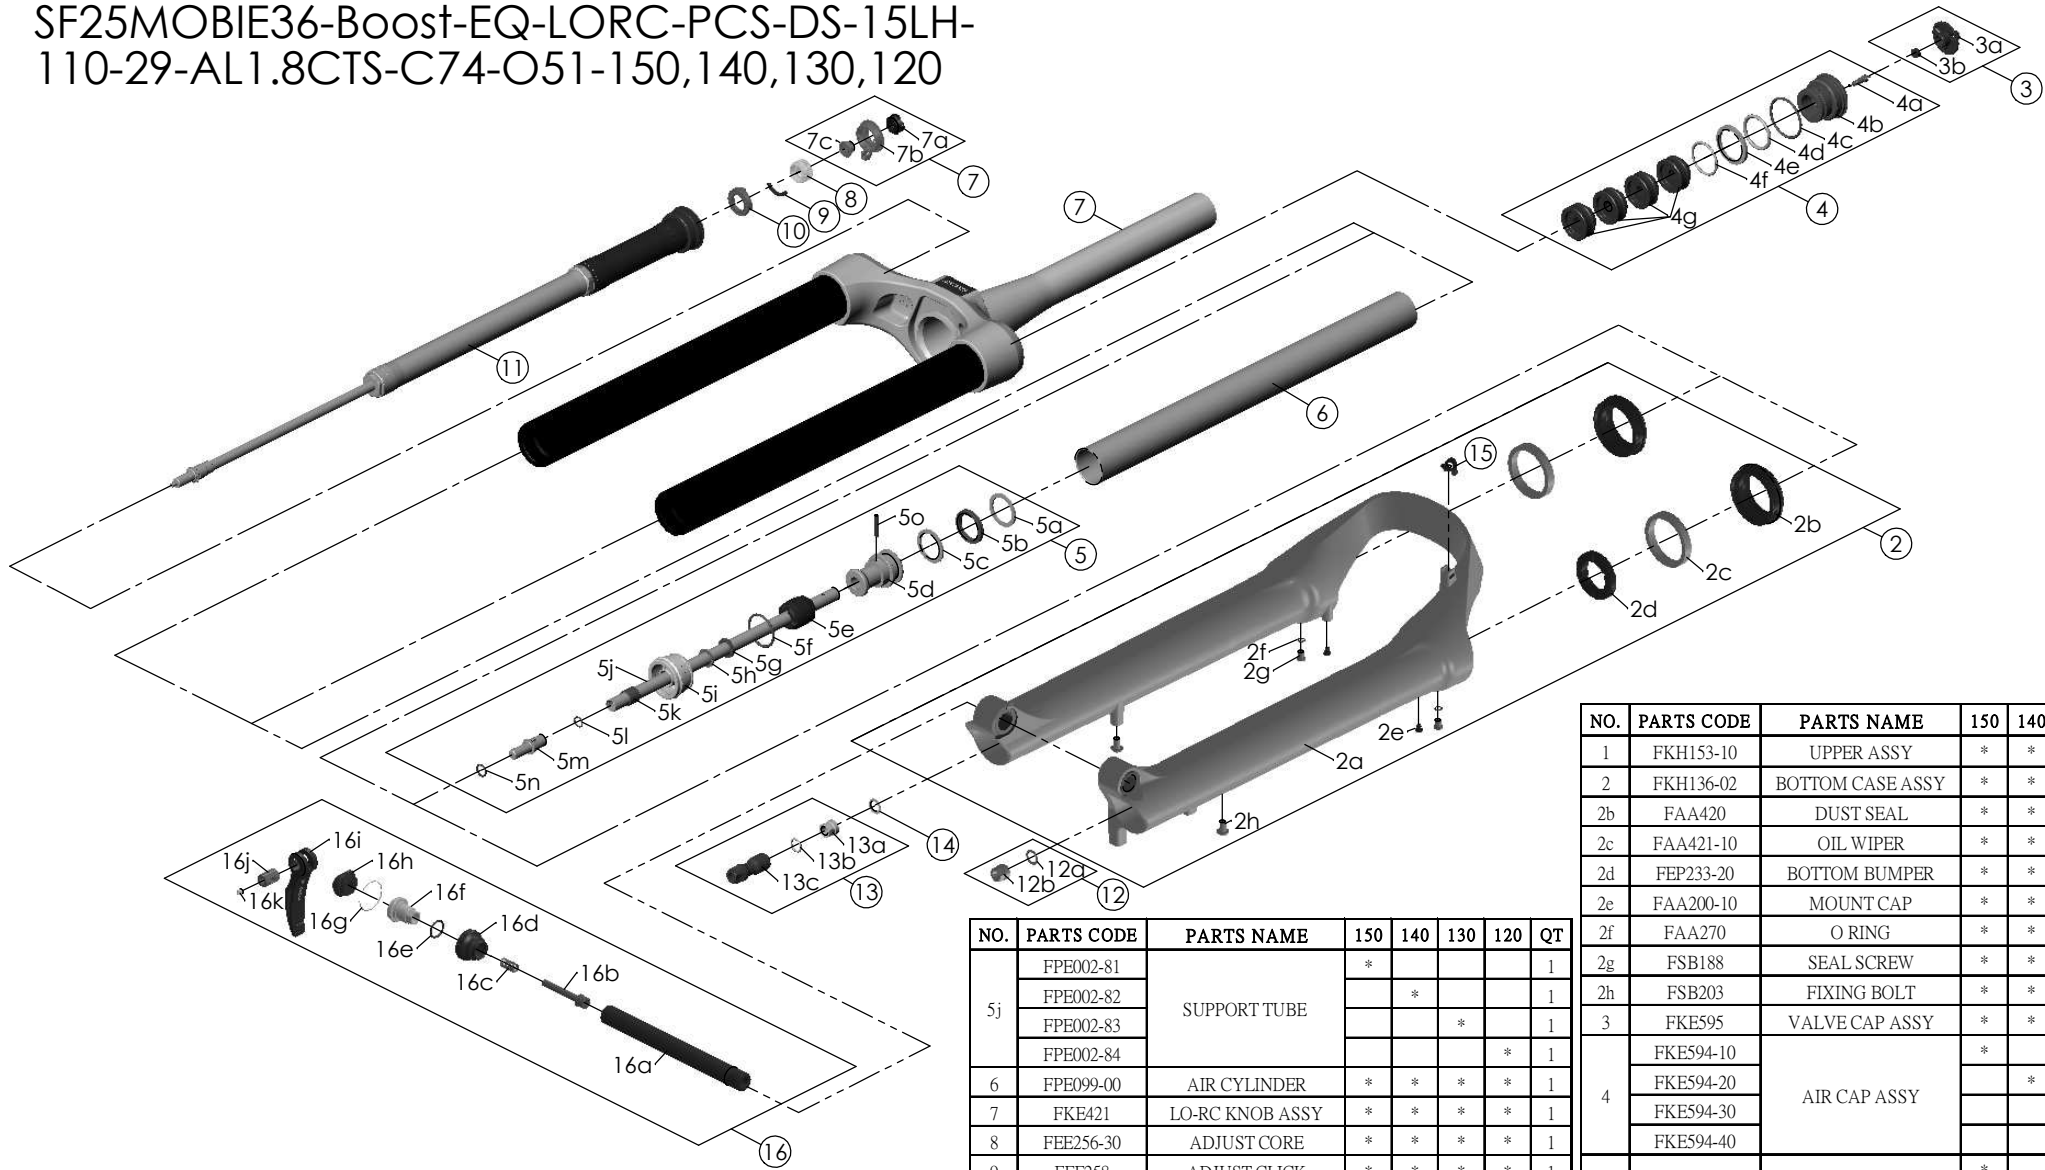

SF25MOBIE36-Boost-EQ-LORC-PCS-DS-15LH-110-29-AL1.8CTS-C74-O51-150,140,130,120

NO.	PARTS CODE	PARTS NAME	150	140	130	120	QT
5j	FPE002-81	SUPPORT TUBE	*				1
	FPE002-82			*		1	
	FPE002-83				*	1	
	FPE002-84					* 1	
6	FPE099-00	AIR CYLINDER	*	*	*	*	1
7	FKE421	LO-RC KNOB ASSY	*	*	*	*	1
8	FEE256-30	ADJUST CORE	*	*	*	*	1
9	FEE258	ADJUST CLICK	*	*	*	*	1
10	FEE257	CLICK HOLDER	*	*	*	*	1
11	FUN131-55	LORC-PCS UNIT	*	*	*	*	1
12	FKA063-03	FIXING NUT SET	*	*	*	*	1
13	FKE583	REBOUND KNOB ASSY	*	*	*	*	1
14	CSS014	WASHER	*	*	*	*	1
15	FEG034	CABLE CLIP	*	*	*	*	1
16	FKA116-02	15LH-110 AXLE SET	*	*	*	*	1

NO.	PARTS CODE	PARTS NAME	150	140	130	120	QT
1	FKH153-10	UPPER ASSY	*	*	*	*	1
2	FKH136-02	BOTTOM CASE ASSY	*	*	*	*	1
2b	FAA420	DUST SEAL	*	*	*	*	2
2c	FAA421-10	OIL WIPER	*	*	*	*	2
2d	FEP233-20	BOTTOM BUMPER	*	*	*	*	2
2e	FAA200-10	MOUNT CAP	*	*	*	*	2
2f	FAA270	O RING	*	*	*	*	2
2g	FSB188	SEAL SCREW	*	*	*	*	2
2h	FSB203	FIXING BOLT	*	*	*	*	2
3	FKE595	VALVE CAP ASSY	*	*	*	*	1
4	FKE594-10	AIR CAP ASSY	*				1
	FKE594-20			*			1
	FKE594-30				*		1
	FKE594-40					*	1
4g	FEG270-10	VOLUME REDUCER	*				4
				*			5
					*		6
5	FKH154-01	SUPPORT TUBE ASSY				*	7
					*		1
					*		1
					*		1