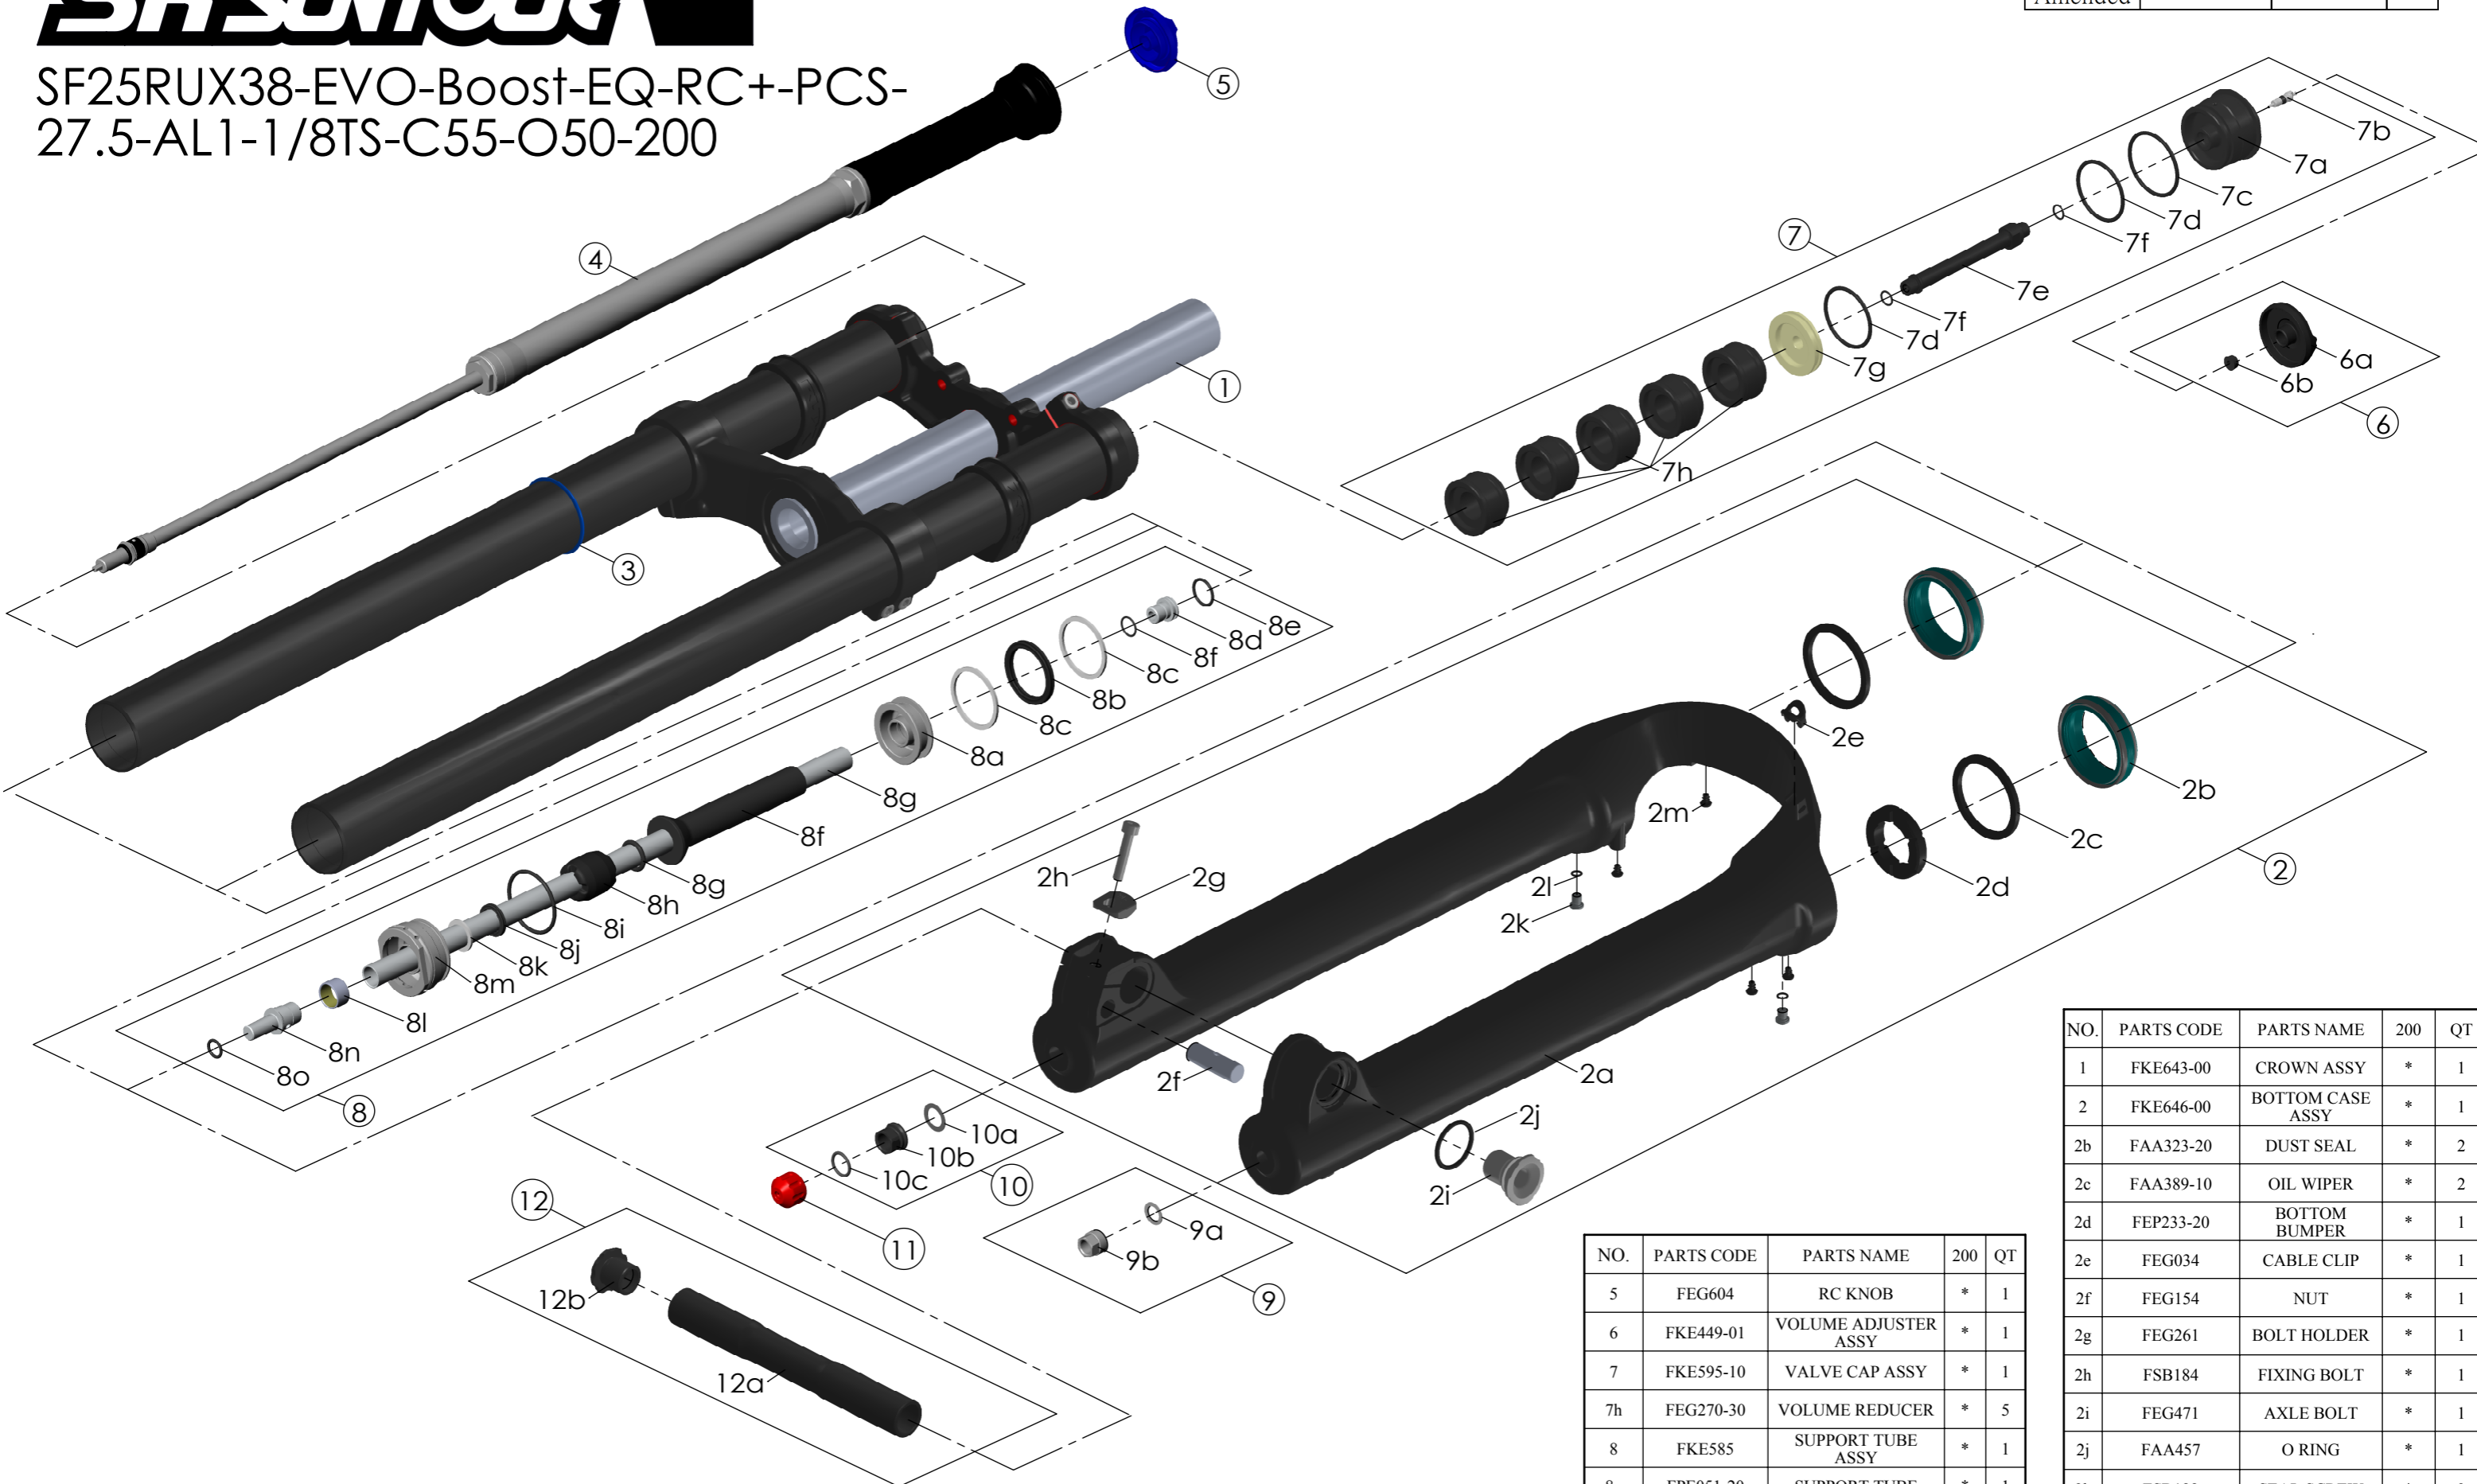

SF25RUX38-EVO-Boost-EQ-RC+-PCS-
27.5-AL1-1/8TS-C55-O50-200

Date	2024.11.01	Version	0
Amended			

NO.	PARTS CODE	PARTS NAME	200	QT
5	FEG604	RC KNOB	*	1
6	FKE449-01	VOLUME ADJUSTER ASSY	*	1
7	FKE595-10	VALVE CAP ASSY	*	1
7h	FEG270-30	VOLUME REDUCER	*	5
8	FKE585	SUPPORT TUBE ASSY	*	1
8g	FPE051-20	SUPPORT TUBE	*	1
9	FKA063-03	FIXING NUT SET	*	1
10	FKE436-03	FIXING NUT SET	*	1
11	FEG201-20	REBOUND KNOB	*	1
12	FKA099-02	THRU AXLE SET	*	1

NO.	PARTS CODE	PARTS NAME	200	QT
1	FKE643-00	CROWN ASSY	*	1
2	FKE646-00	BOTTOM CASE ASSY	*	1
2b	FAA323-20	DUST SEAL	*	2
2c	FAA389-10	OIL WIPER	*	2
2d	FEP233-20	BOTTOM BUMPER	*	1
2e	FEG034	CABLE CLIP	*	1
2f	FEG154	NUT	*	1
2g	FEG261	BOLT HOLDER	*	1
2h	FSB184	FIXING BOLT	*	1
2i	FEG471	AXLE BOLT	*	1
2j	FAA457	O RING	*	1
2k	FSB188	SEAL SCREW	*	2
2l	FAA270	O RING	*	2
2m	FAA200-10	MOUNT CAP	*	4
3	FAA397-20	O RING	*	1
4	FUN240-15	RC+-PCS UNIT	*	1