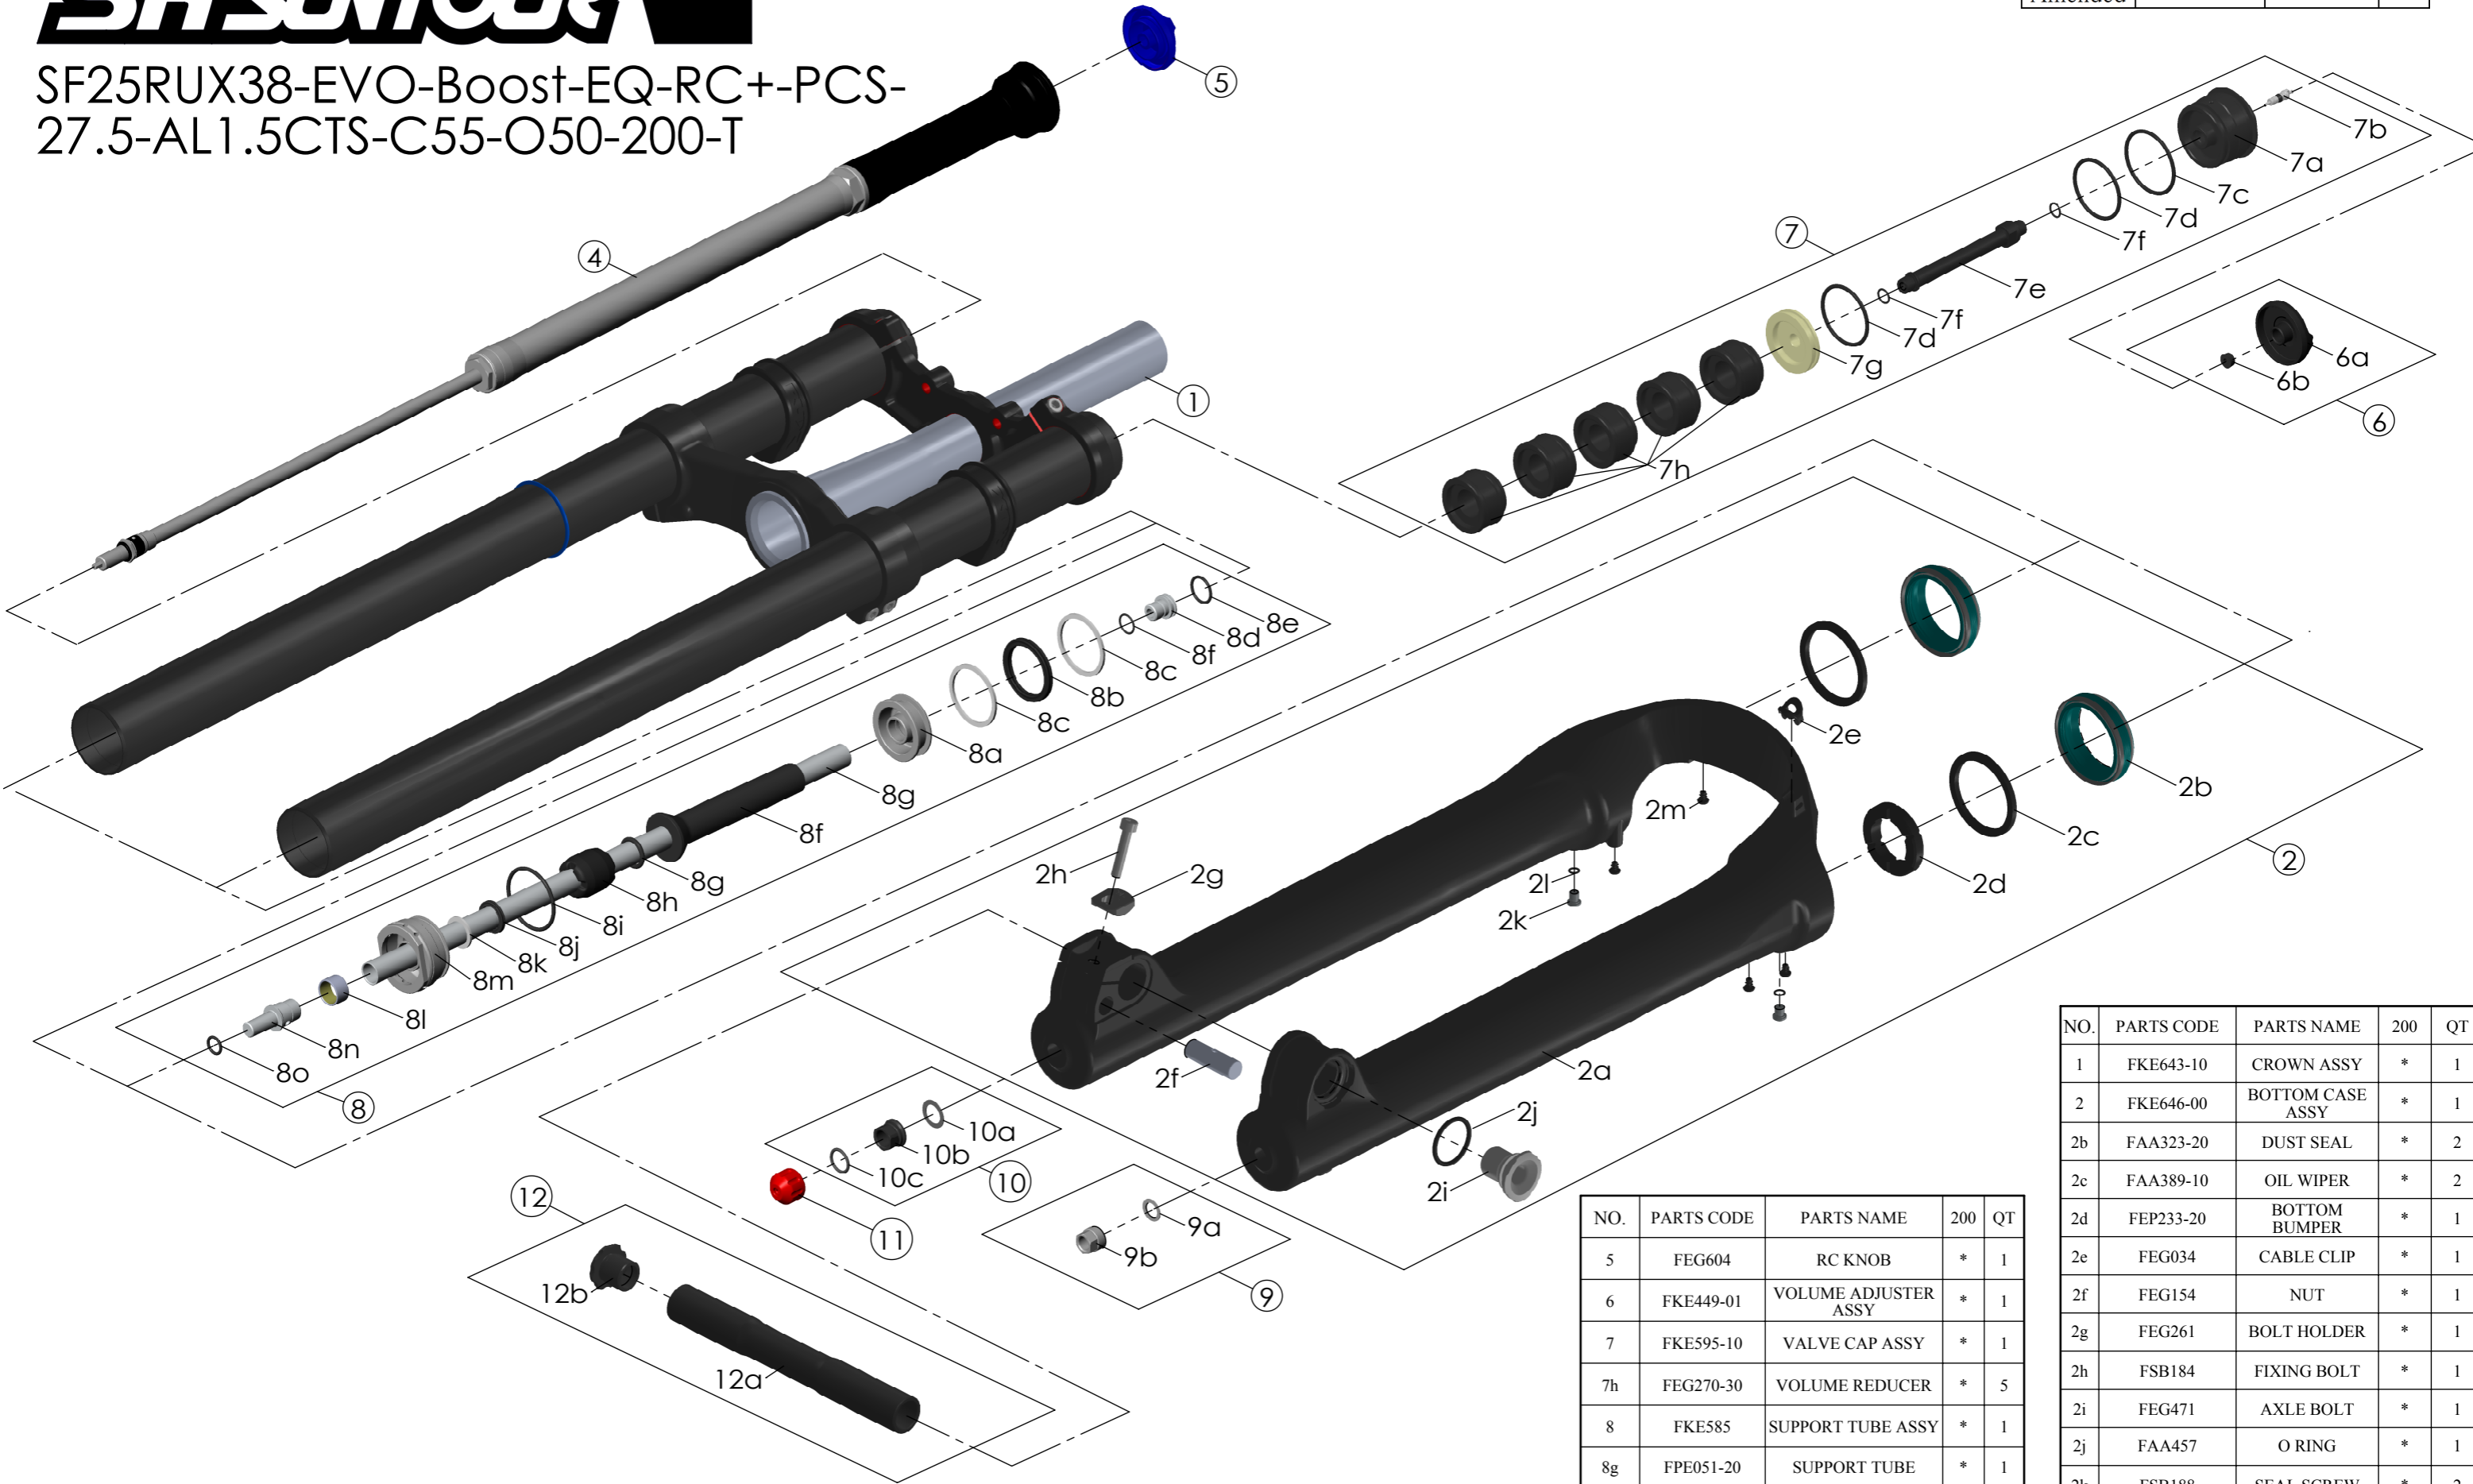

SF25RUX38-EVO-Boost-EQ-RC+-PCS-
27.5-AL1.5CTS-C55-O50-200-T

Date	2024.11.01	Version	0
Amended			

NO.	PARTS CODE	PARTS NAME	200	QT
5	FEG604	RC KNOB	*	1
6	FKE449-01	VOLUME ADJUSTER ASSY	*	1
7	FKE595-10	VALVE CAP ASSY	*	1
7h	FEG270-30	VOLUME REDUCER	*	5
8	FKE585	SUPPORT TUBE ASSY	*	1
8g	FPE051-20	SUPPORT TUBE	*	1
9	FKA063-03	FIXING NUT SET	*	1
9a				
9b				
10	FKE436-03	FIXING NUT SET	*	1
10a				
10b				
10c				
11	FEG201-20	REBOUND KNOB	*	1
12	FKA099-02	THRU AXLE SET	*	1
12a				
12b				

NO.	PARTS CODE	PARTS NAME	200	QT
1	FKE643-10	CROWN ASSY	*	1
2	FKE646-00	BOTTOM CASE ASSY	*	1
2b	FAA323-20	DUST SEAL	*	2
2c	FAA389-10	OIL WIPER	*	2
2d	FEP233-20	BOTTOM BUMPER	*	1
2e	FEG034	CABLE CLIP	*	1
2f	FEG154	NUT	*	1
2g	FEG261	BOLT HOLDER	*	1
2h	FSB184	FIXING BOLT	*	1
2i	FEG471	AXLE BOLT	*	1
2j	FAA457	O RING	*	1
2k	FSB188	SEAL SCREW	*	2
2l	FAA270	O RING	*	2
2m	FAA200-10	MOUNT CAP	*	4
3	FAA397-20	O RING	*	1
4	FUN240-15	RC+-PCS UNIT	*	1