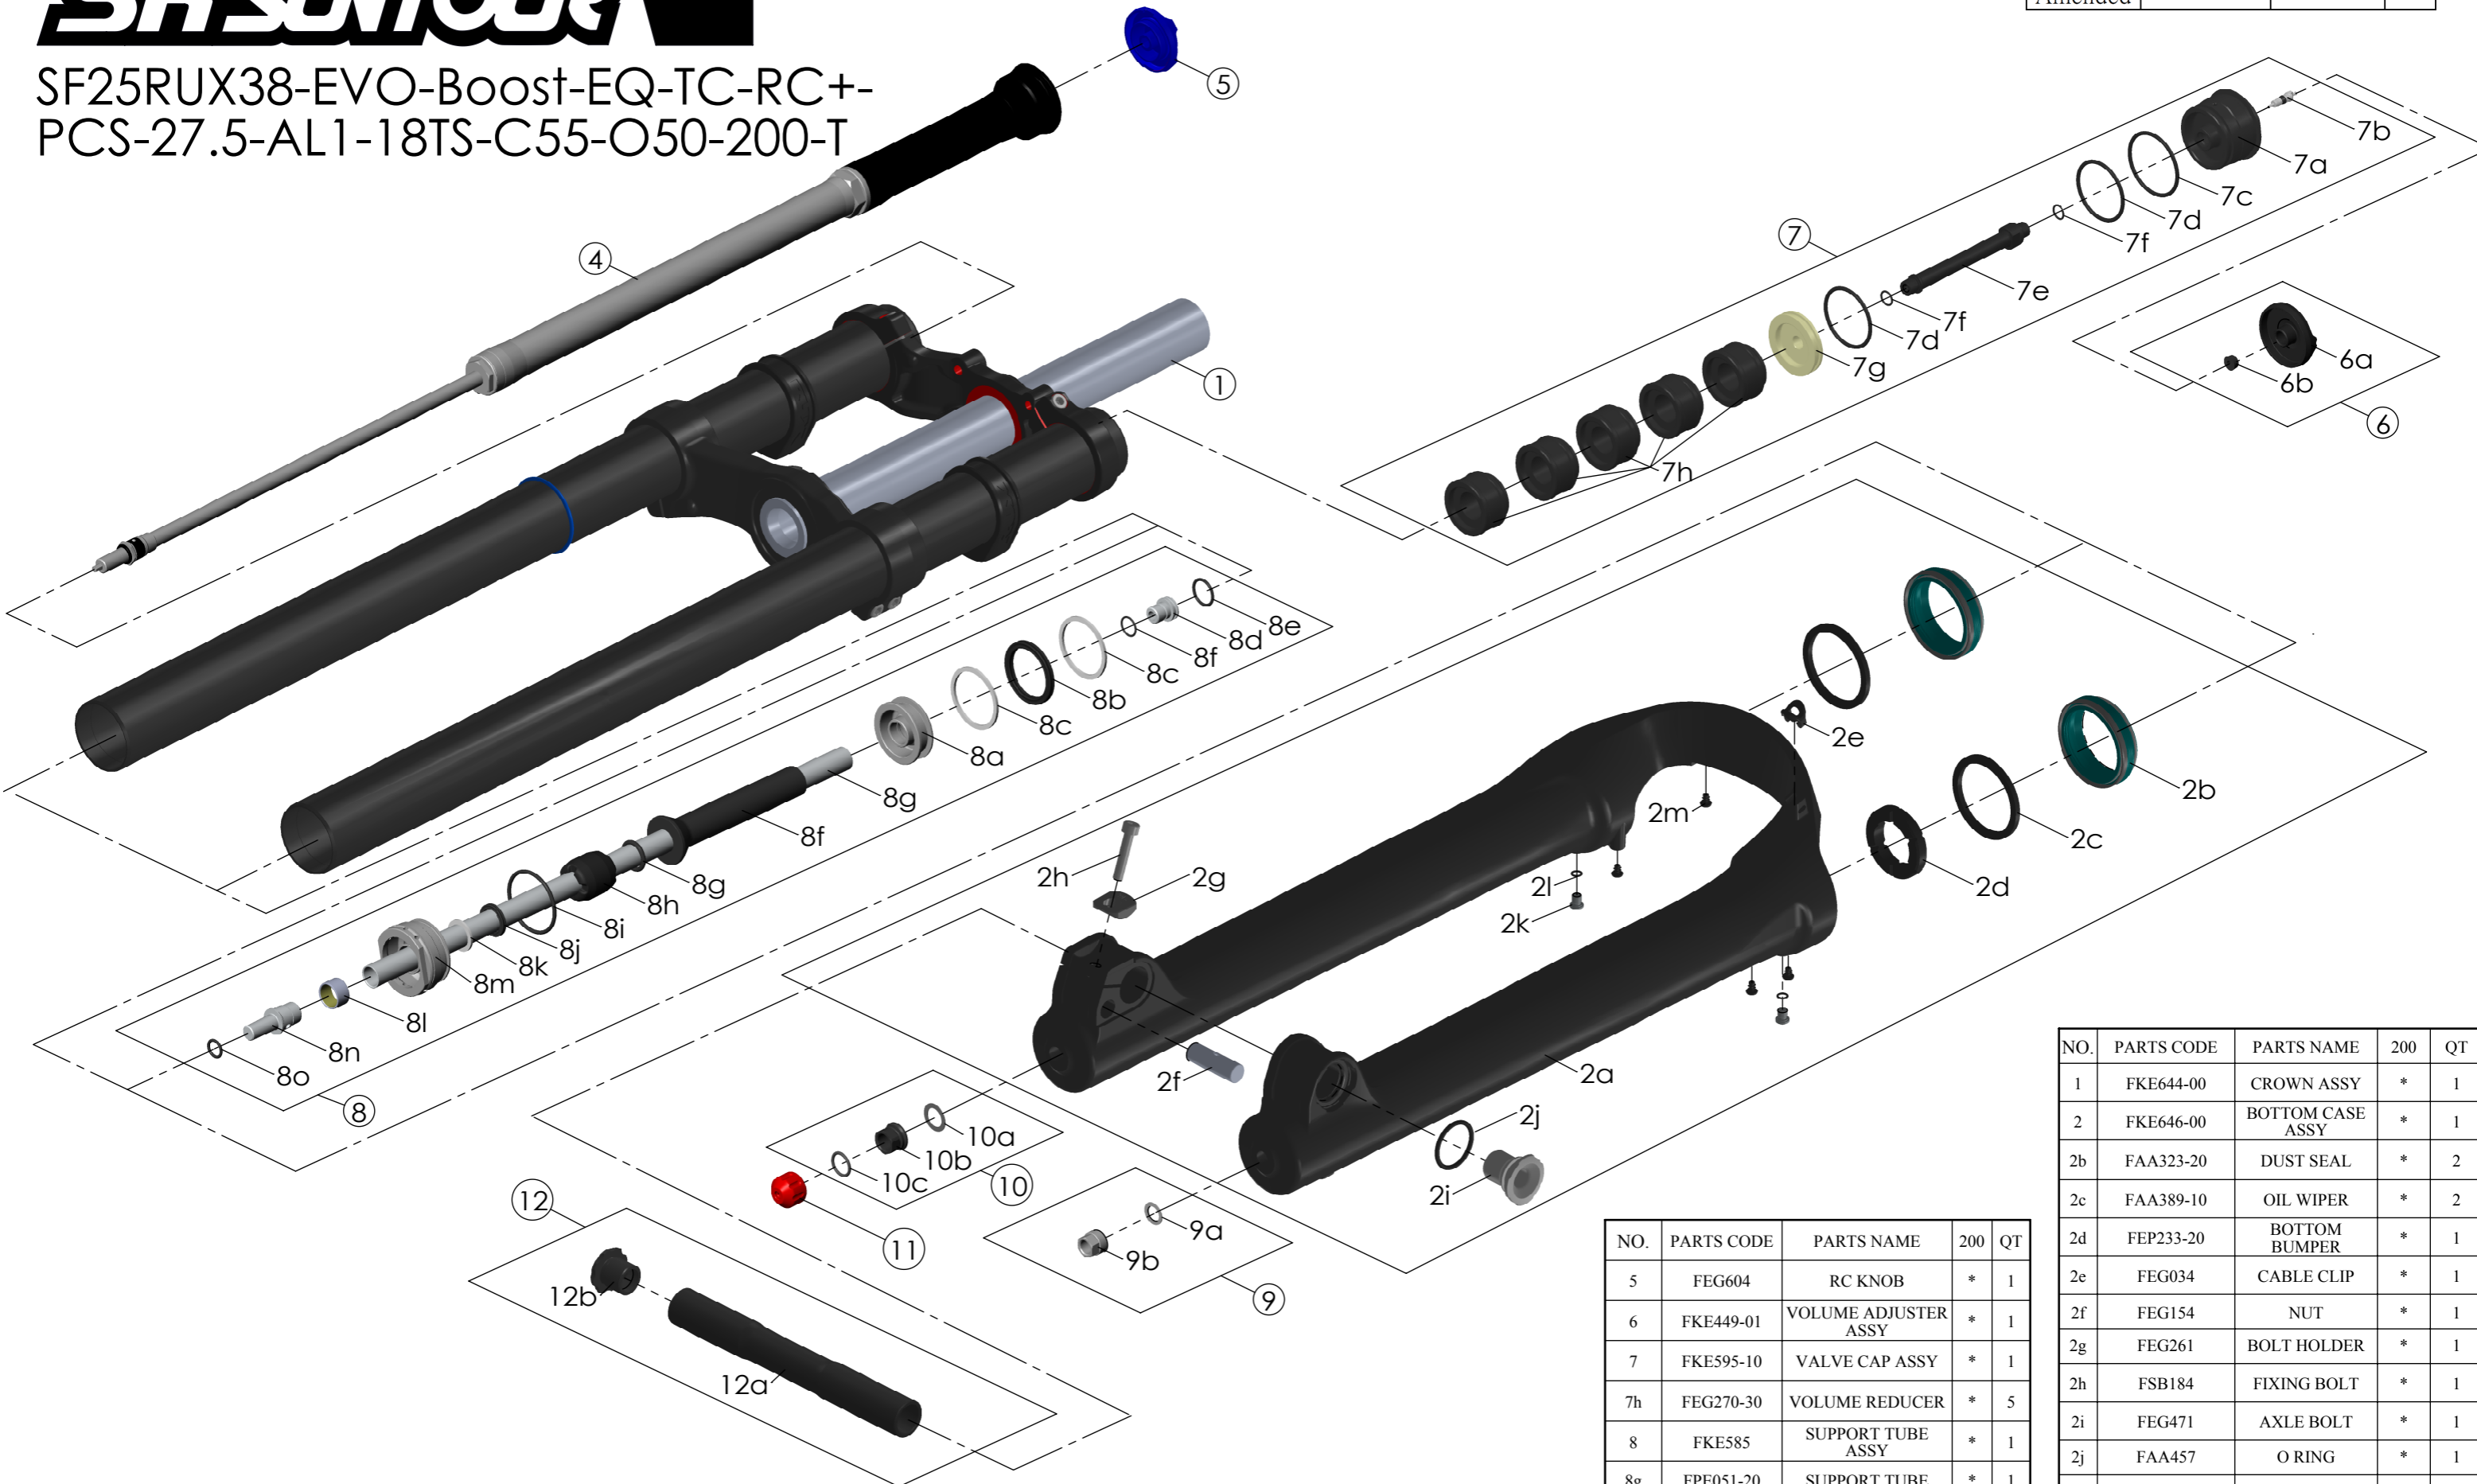

SF25RUX38-EVO-Boost-EQ-TC-RC+-
PCS-27.5-AL1-18TS-C55-O50-200-T

Date	2024.11.04	Version	0
Amended			

NO.	PARTS CODE	PARTS NAME	200	QT
5	FEG604	RC KNOB	*	1
6	FKE449-01	VOLUME ADJUSTER ASSY	*	1
7	FKE595-10	VALVE CAP ASSY	*	1
7h	FEG270-30	VOLUME REDUCER	*	5
8	FKE585	SUPPORT TUBE ASSY	*	1
8g	FPE051-20	SUPPORT TUBE	*	1
9	FKA063-03	FIXING NUT SET	*	1
10	FKE436-03	FIXING NUT SET	*	1
11	FEG201-20	REBOUND KNOB	*	1
12	FKA099-02	THRU AXLE SET	*	1

NO.	PARTS CODE	PARTS NAME	200	QT
1	FKE644-00	CROWN ASSY	*	1
2	FKE646-00	BOTTOM CASE ASSY	*	1
2b	FAA323-20	DUST SEAL	*	2
2c	FAA389-10	OIL WIPER	*	2
2d	FEP233-20	BOTTOM BUMPER	*	1
2e	FEG034	CABLE CLIP	*	1
2f	FEG154	NUT	*	1
2g	FEG261	BOLT HOLDER	*	1
2h	FSB184	FIXING BOLT	*	1
2i	FEG471	AXLE BOLT	*	1
2j	FAA457	O RING	*	1
2k	FSB188	SEAL SCREW	*	2
2l	FAA270	O RING	*	2
2m	FAA200-10	MOUNT CAP	*	4
3	FAA397-20	O RING	*	1
4	FUN240-15	RC+-PCS UNIT	*	1