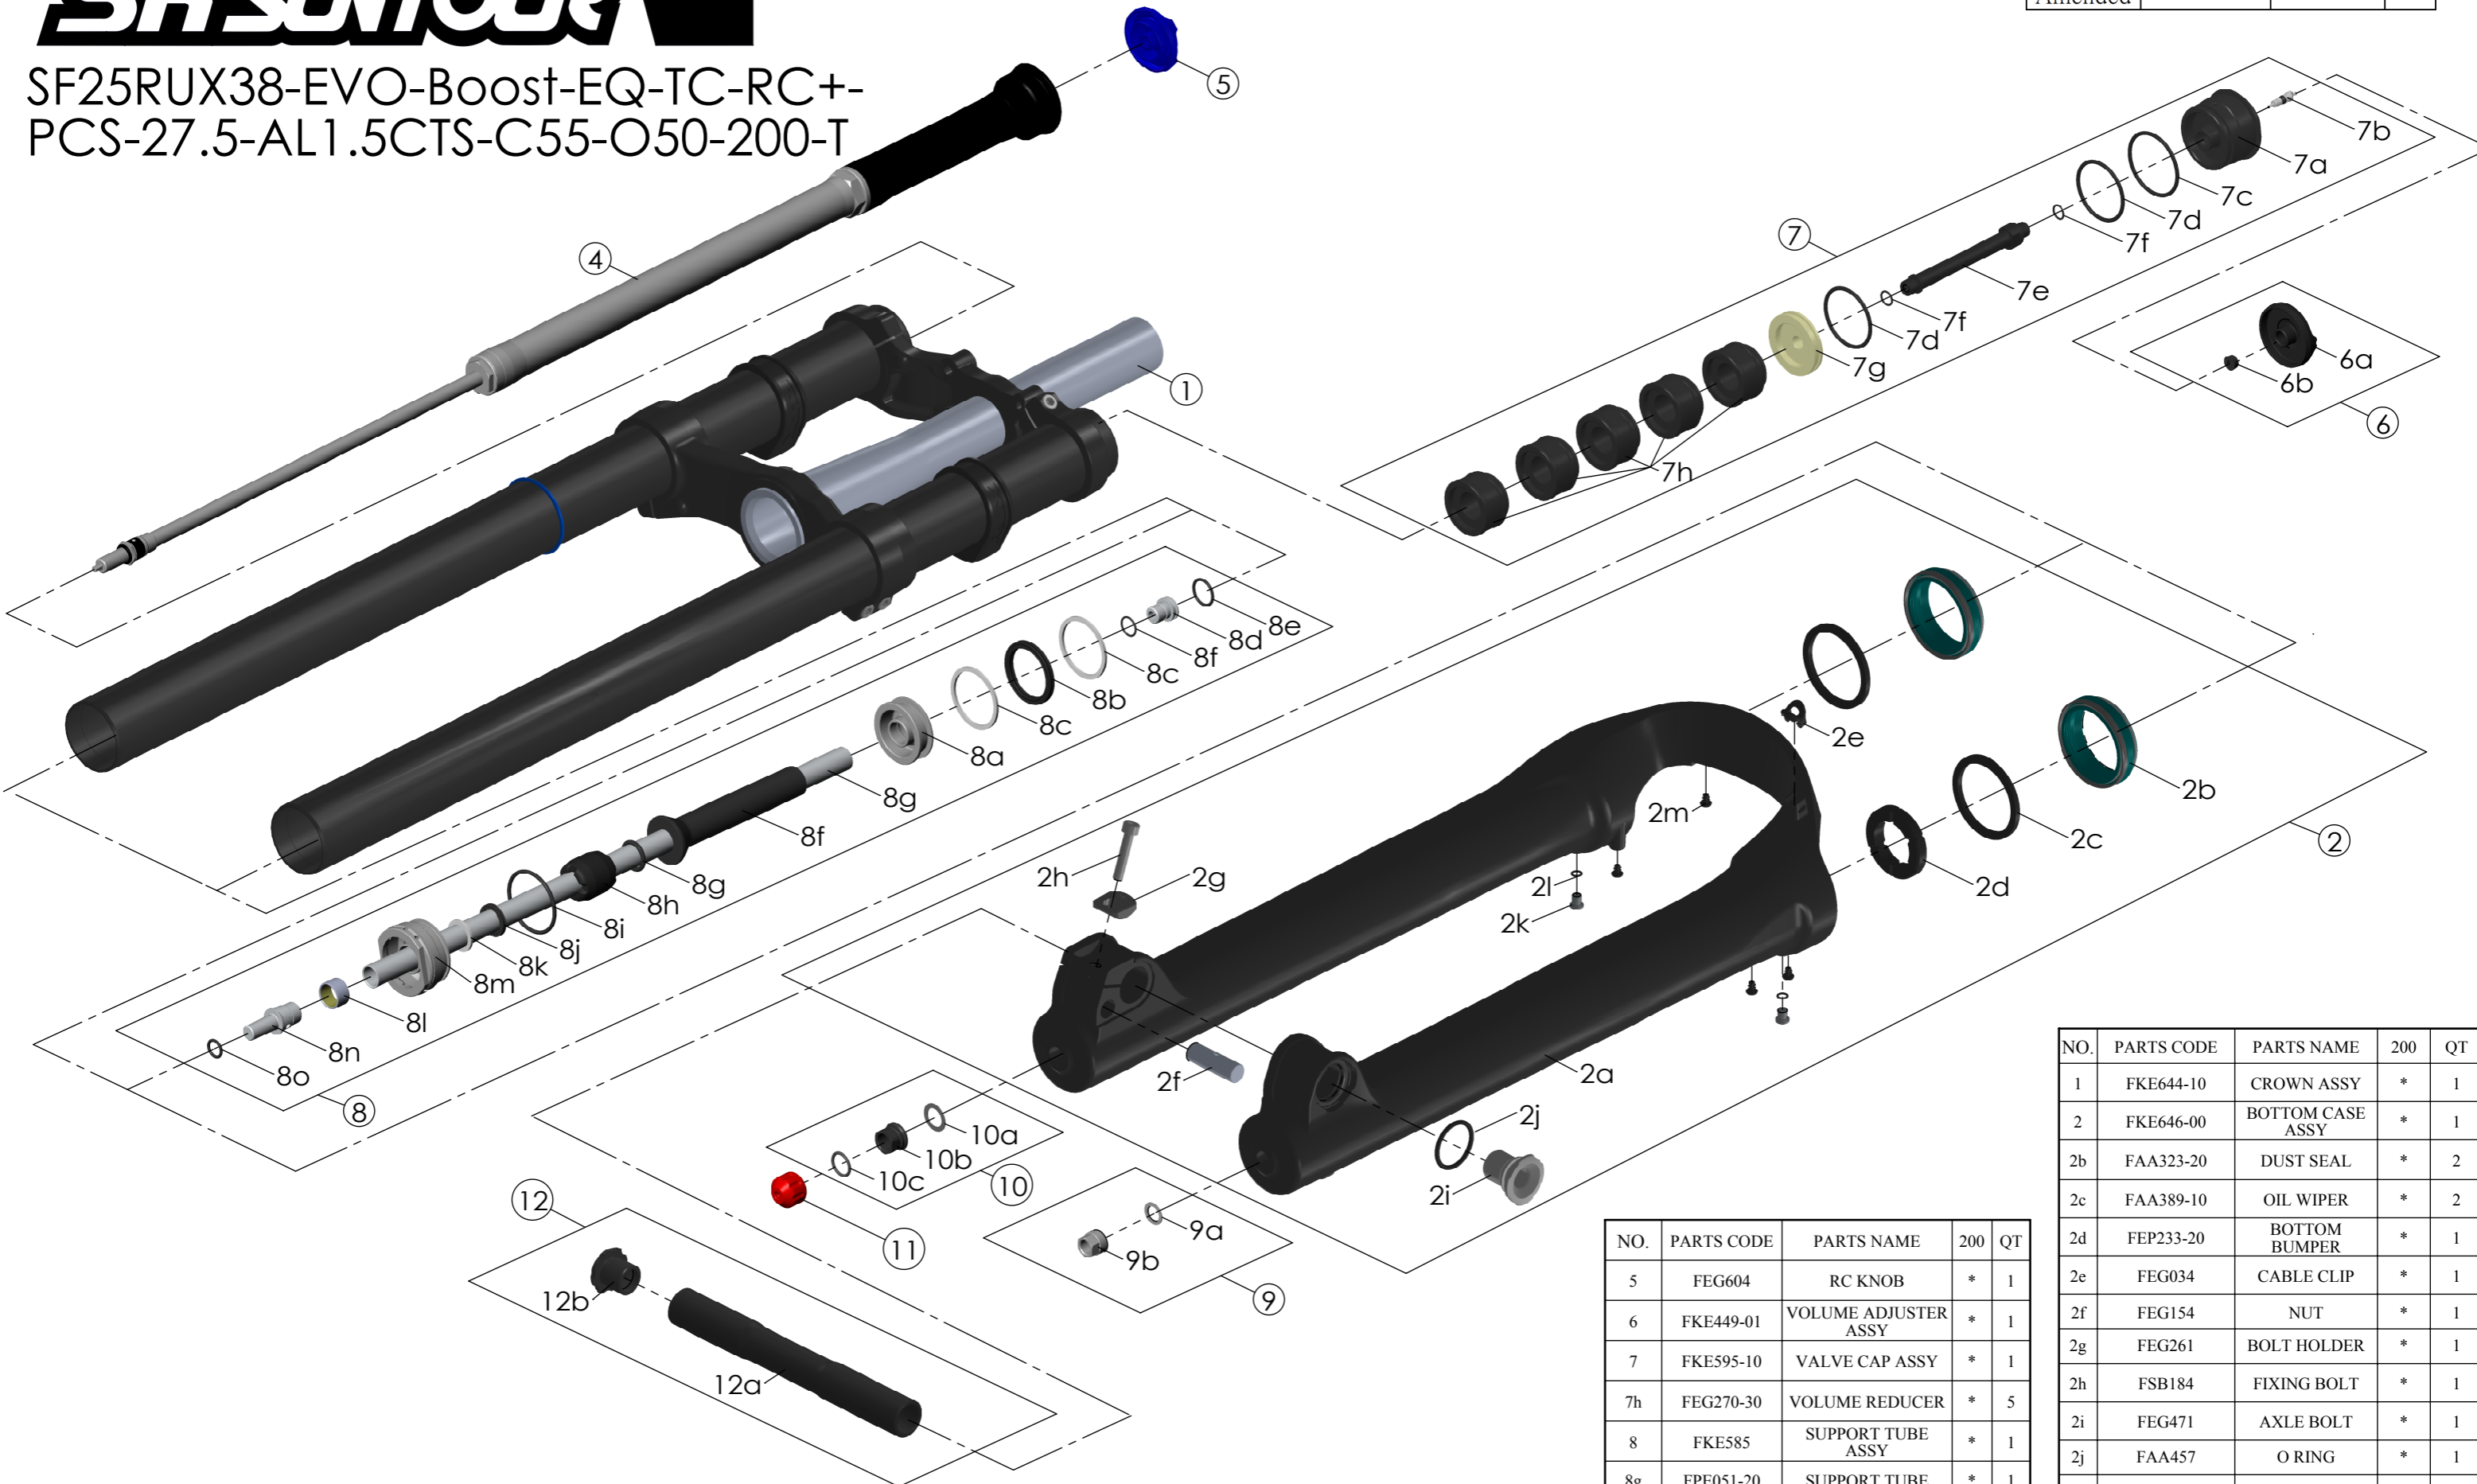

SF25RUX38-EVO-Boost-EQ-TC-RC+-
PCS-27.5-AL1.5CTS-C55-O50-200-T

Date	2024.11.04	Version	0
Amended			

NO.	PARTS CODE	PARTS NAME	200	QT
5	FEG604	RC KNOB	*	1
6	FKE449-01	VOLUME ADJUSTER ASSY	*	1
7	FKE595-10	VALVE CAP ASSY	*	1
7h	FEG270-30	VOLUME REDUCER	*	5
8	FKE585	SUPPORT TUBE ASSY	*	1
8g	FPE051-20	SUPPORT TUBE	*	1
9	FKA063-03	FIXING NUT SET	*	1
10	FKE436-03	FIXING NUT SET	*	1
11	FEG201-20	REBOUND KNOB	*	1
12	FKA099-02	THRU AXLE SET	*	1

NO.	PARTS CODE	PARTS NAME	200	QT
1	FKE644-10	CROWN ASSY	*	1
2	FKE646-00	BOTTOM CASE ASSY	*	1
2b	FAA323-20	DUST SEAL	*	2
2c	FAA389-10	OIL WIPER	*	2
2d	FEP233-20	BOTTOM BUMPER	*	1
2e	FEG034	CABLE CLIP	*	1
2f	FEG154	NUT	*	1
2g	FEG261	BOLT HOLDER	*	1
2h	FSB184	FIXING BOLT	*	1
2i	FEG471	AXLE BOLT	*	1
2j	FAA457	O RING	*	1
2k	FSB188	SEAL SCREW	*	2
2l	FAA270	O RING	*	2
2m	FAA200-10	MOUNT CAP	*	4
3	FAA397-20	O RING	*	1
4	FUN240-15	RC+-PCS UNIT	*	1