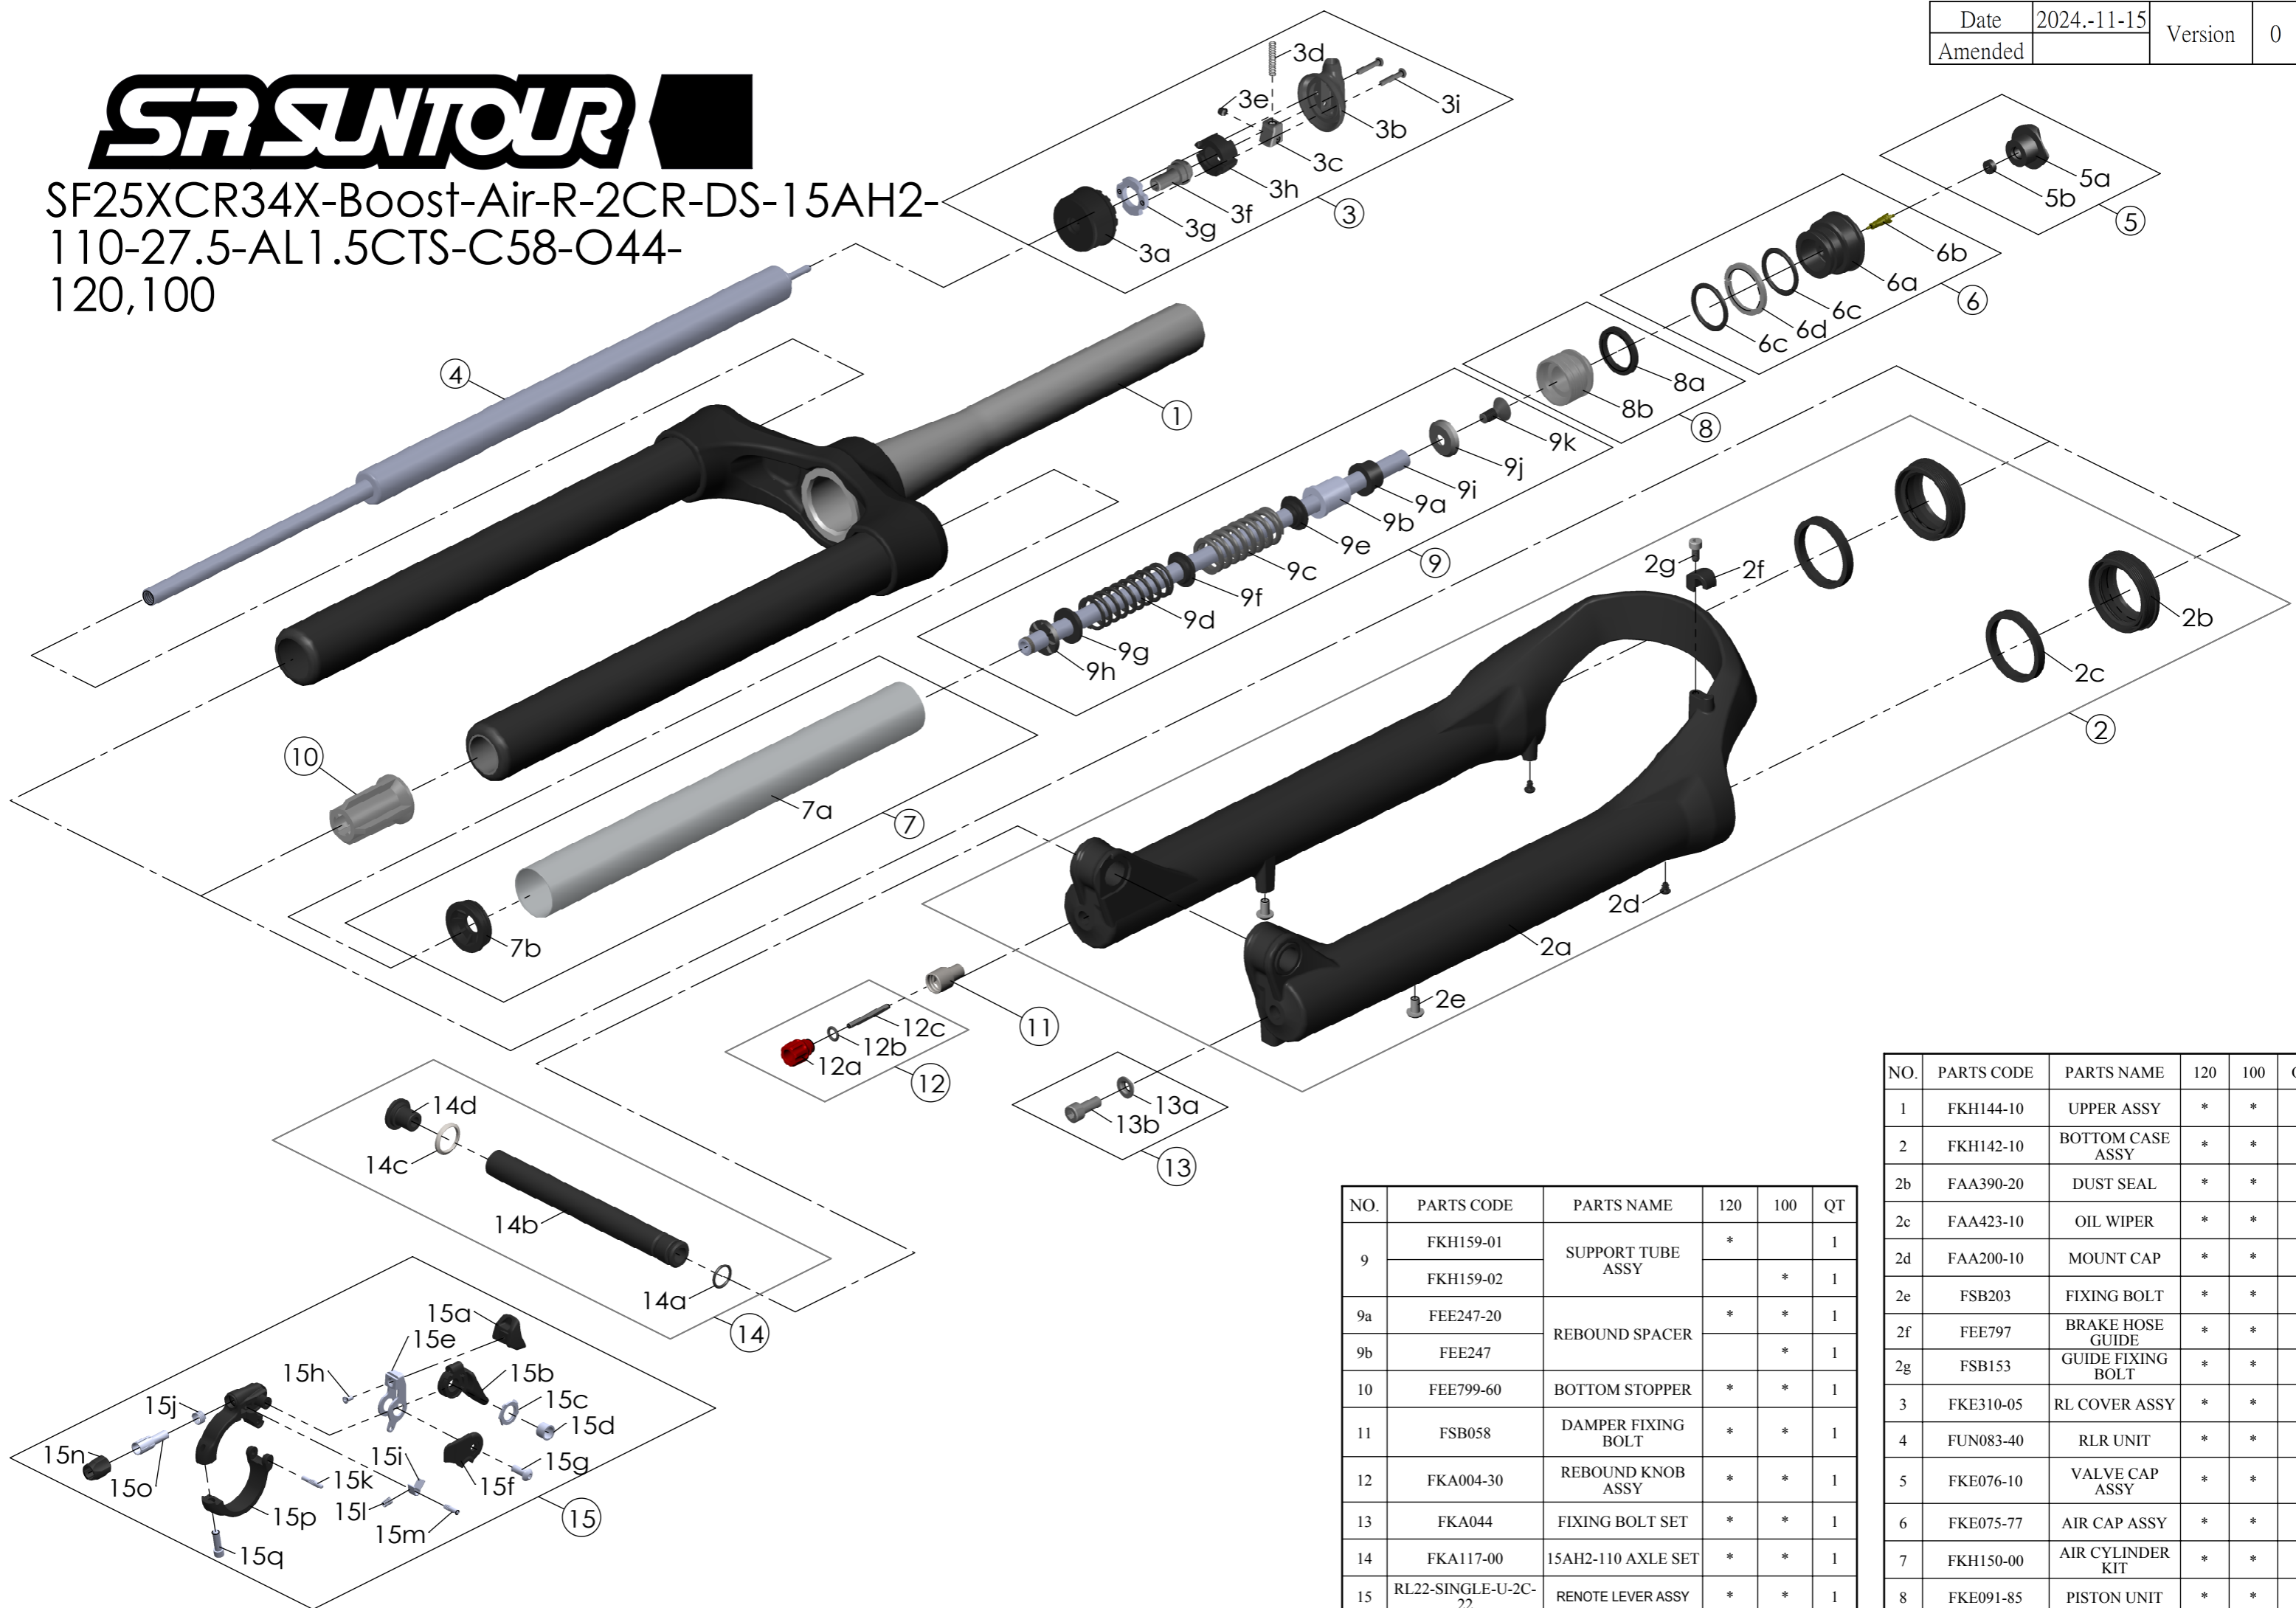

SF25XCR34X-Boost-Air-R-2CR-DS-15AH2-
110-27.5-AL1.5CTS-C58-O44-
120,100

Date	2024.-11-15	Version	0
Amended			

NO.	PARTS CODE	PARTS NAME	120	100	QT
9	FKH159-01	SUPPORT TUBE ASSY	*		1
	FKH159-02			*	1
9a	FEE247-20	REBOUND SPACER	*	*	1
9b	FEE247			*	1
10	FEE799-60	BOTTOM STOPPER	*	*	1
11	FSB058	DAMPER FIXING BOLT	*	*	1
12	FKA004-30	REBOUND KNOB ASSY	*	*	1
13	FKA044	FIXING BOLT SET	*	*	1
14	FKA117-00	15AH2-110 AXLE SET	*	*	1
15	RL22-SINGLE-U-2C-22	RENOTE LEVER ASSY	*	*	1

NO.	PARTS CODE	PARTS NAME	120	100	QT
1	FKH144-10	UPPER ASSY	*	*	1
2	FKH142-10	BOTTOM CASE ASSY	*	*	1
2b	FAA390-20	DUST SEAL	*	*	2
2c	FAA423-10	OIL WIPER	*	*	2
2d	FAA200-10	MOUNT CAP	*	*	2
2e	FSB203	FIXING BOLT	*	*	2
2f	FEE797	BRAKE HOSE GUIDE	*	*	1
2g	FSB153	GUIDE FIXING BOLT	*	*	1
3	FKE310-05	RL COVER ASSY	*	*	1
4	FUN083-40	RLR UNIT	*	*	1
5	FKE076-10	VALVE CAP ASSY	*	*	1
6	FKE075-77	AIR CAP ASSY	*	*	1
7	FKH150-00	AIR CYLINDER KIT	*	*	1
8	FKE091-85	PISTON UNIT	*	*	1