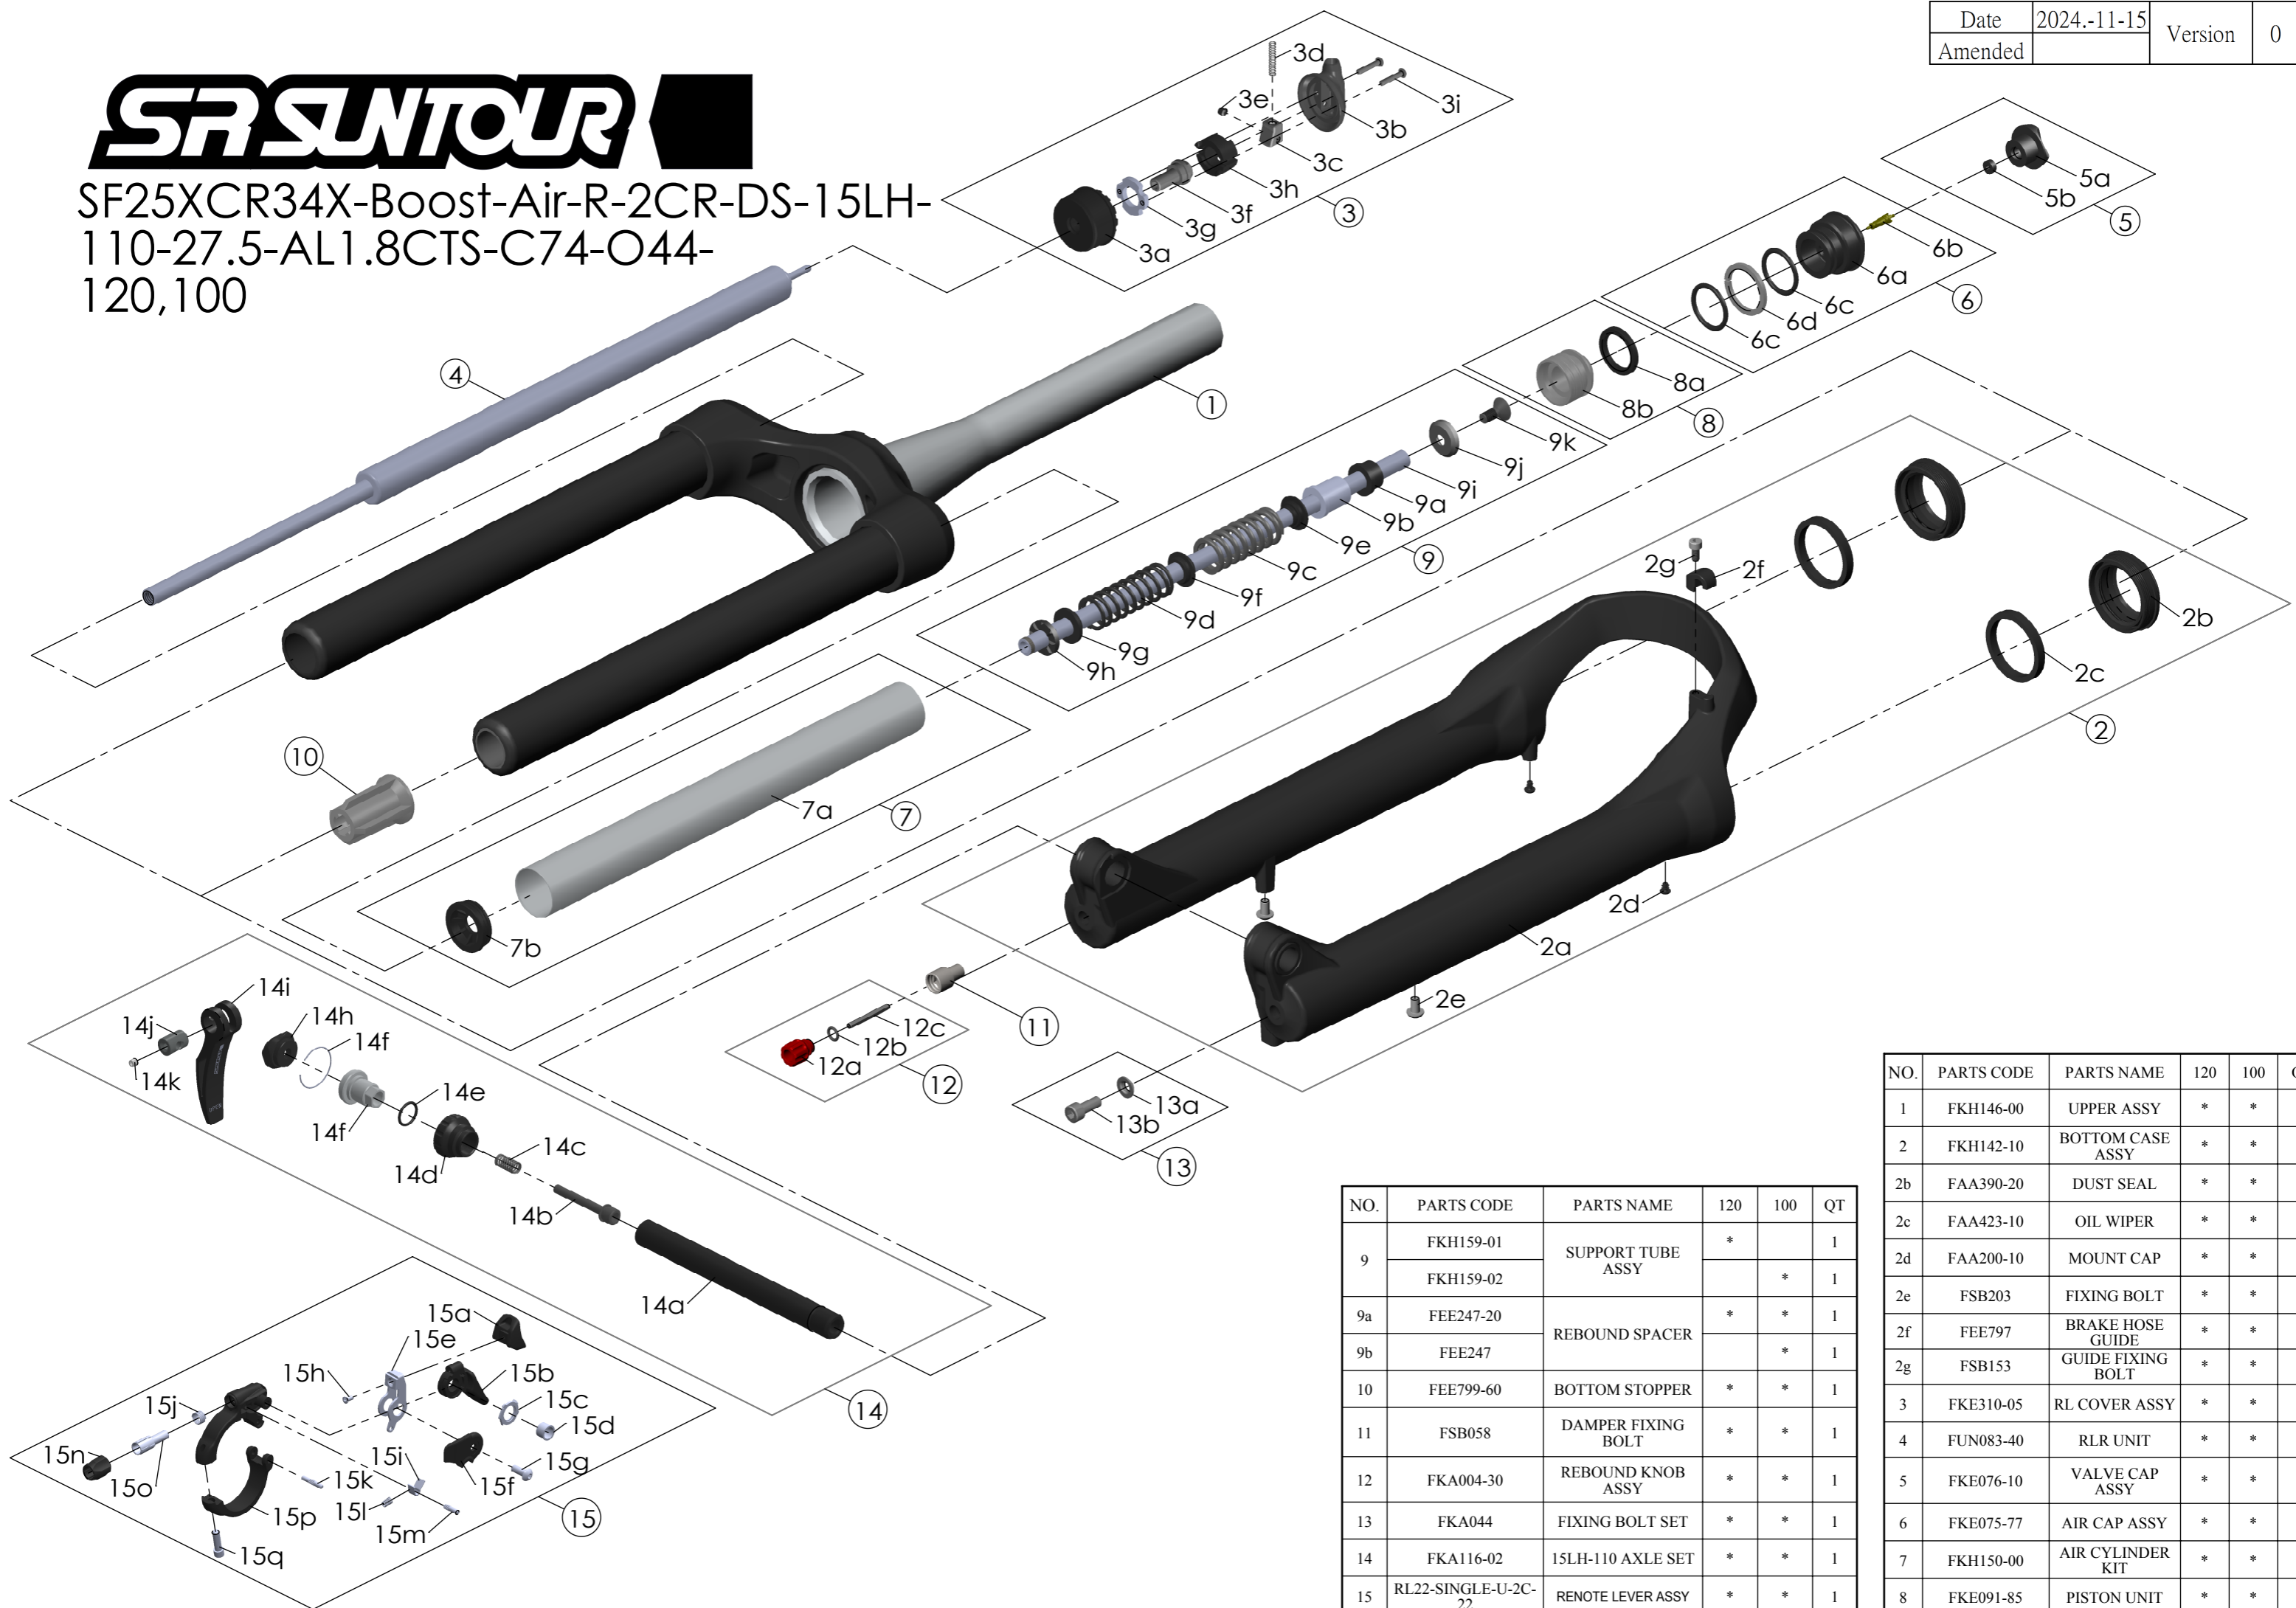

SR SUNTOUR

SF25XCR34X-Boost-Air-R-2CR-DS-15LH-
110-27.5-AL1.8CTS-C74-O44-
120,100

Date	2024.-11-15	Version	0
Amended			

NO.	PARTS CODE	PARTS NAME	120	100	QT
9	FKH159-01	SUPPORT TUBE ASSY	*		1
	FKH159-02			*	1
9a	FEE247-20	REBOUND SPACER	*	*	1
9b	FEE247			*	1
10	FEE799-60	BOTTOM STOPPER	*	*	1
11	FSB058	DAMPER FIXING BOLT	*	*	1
12	FKA004-30	REBOUND KNOB ASSY	*	*	1
13	FKA044	FIXING BOLT SET	*	*	1
14	FKA116-02	15LH-110 AXLE SET	*	*	1
15	RL22-SINGLE-U-2C-22	RENOTE LEVER ASSY	*	*	1

NO.	PARTS CODE	PARTS NAME	120	100	QT
1	FKH146-00	UPPER ASSY	*	*	1
2	FKH142-10	BOTTOM CASE ASSY	*	*	1
2b	FAA390-20	DUST SEAL	*	*	2
2c	FAA423-10	OIL WIPER	*	*	2
2d	FAA200-10	MOUNT CAP	*	*	2
2e	FSB203	FIXING BOLT	*	*	2
2f	FEE797	BRAKE HOSE GUIDE	*	*	1
2g	FSB153	GUIDE FIXING BOLT	*	*	1
3	FKE310-05	RL COVER ASSY	*	*	1
4	FUN083-40	RLR UNIT	*	*	1
5	FKE076-10	VALVE CAP ASSY	*	*	1
6	FKE075-77	AIR CAP ASSY	*	*	1
7	FKH150-00	AIR CYLINDER KIT	*	*	1
8	FKE091-85	PISTON UNIT	*	*	1