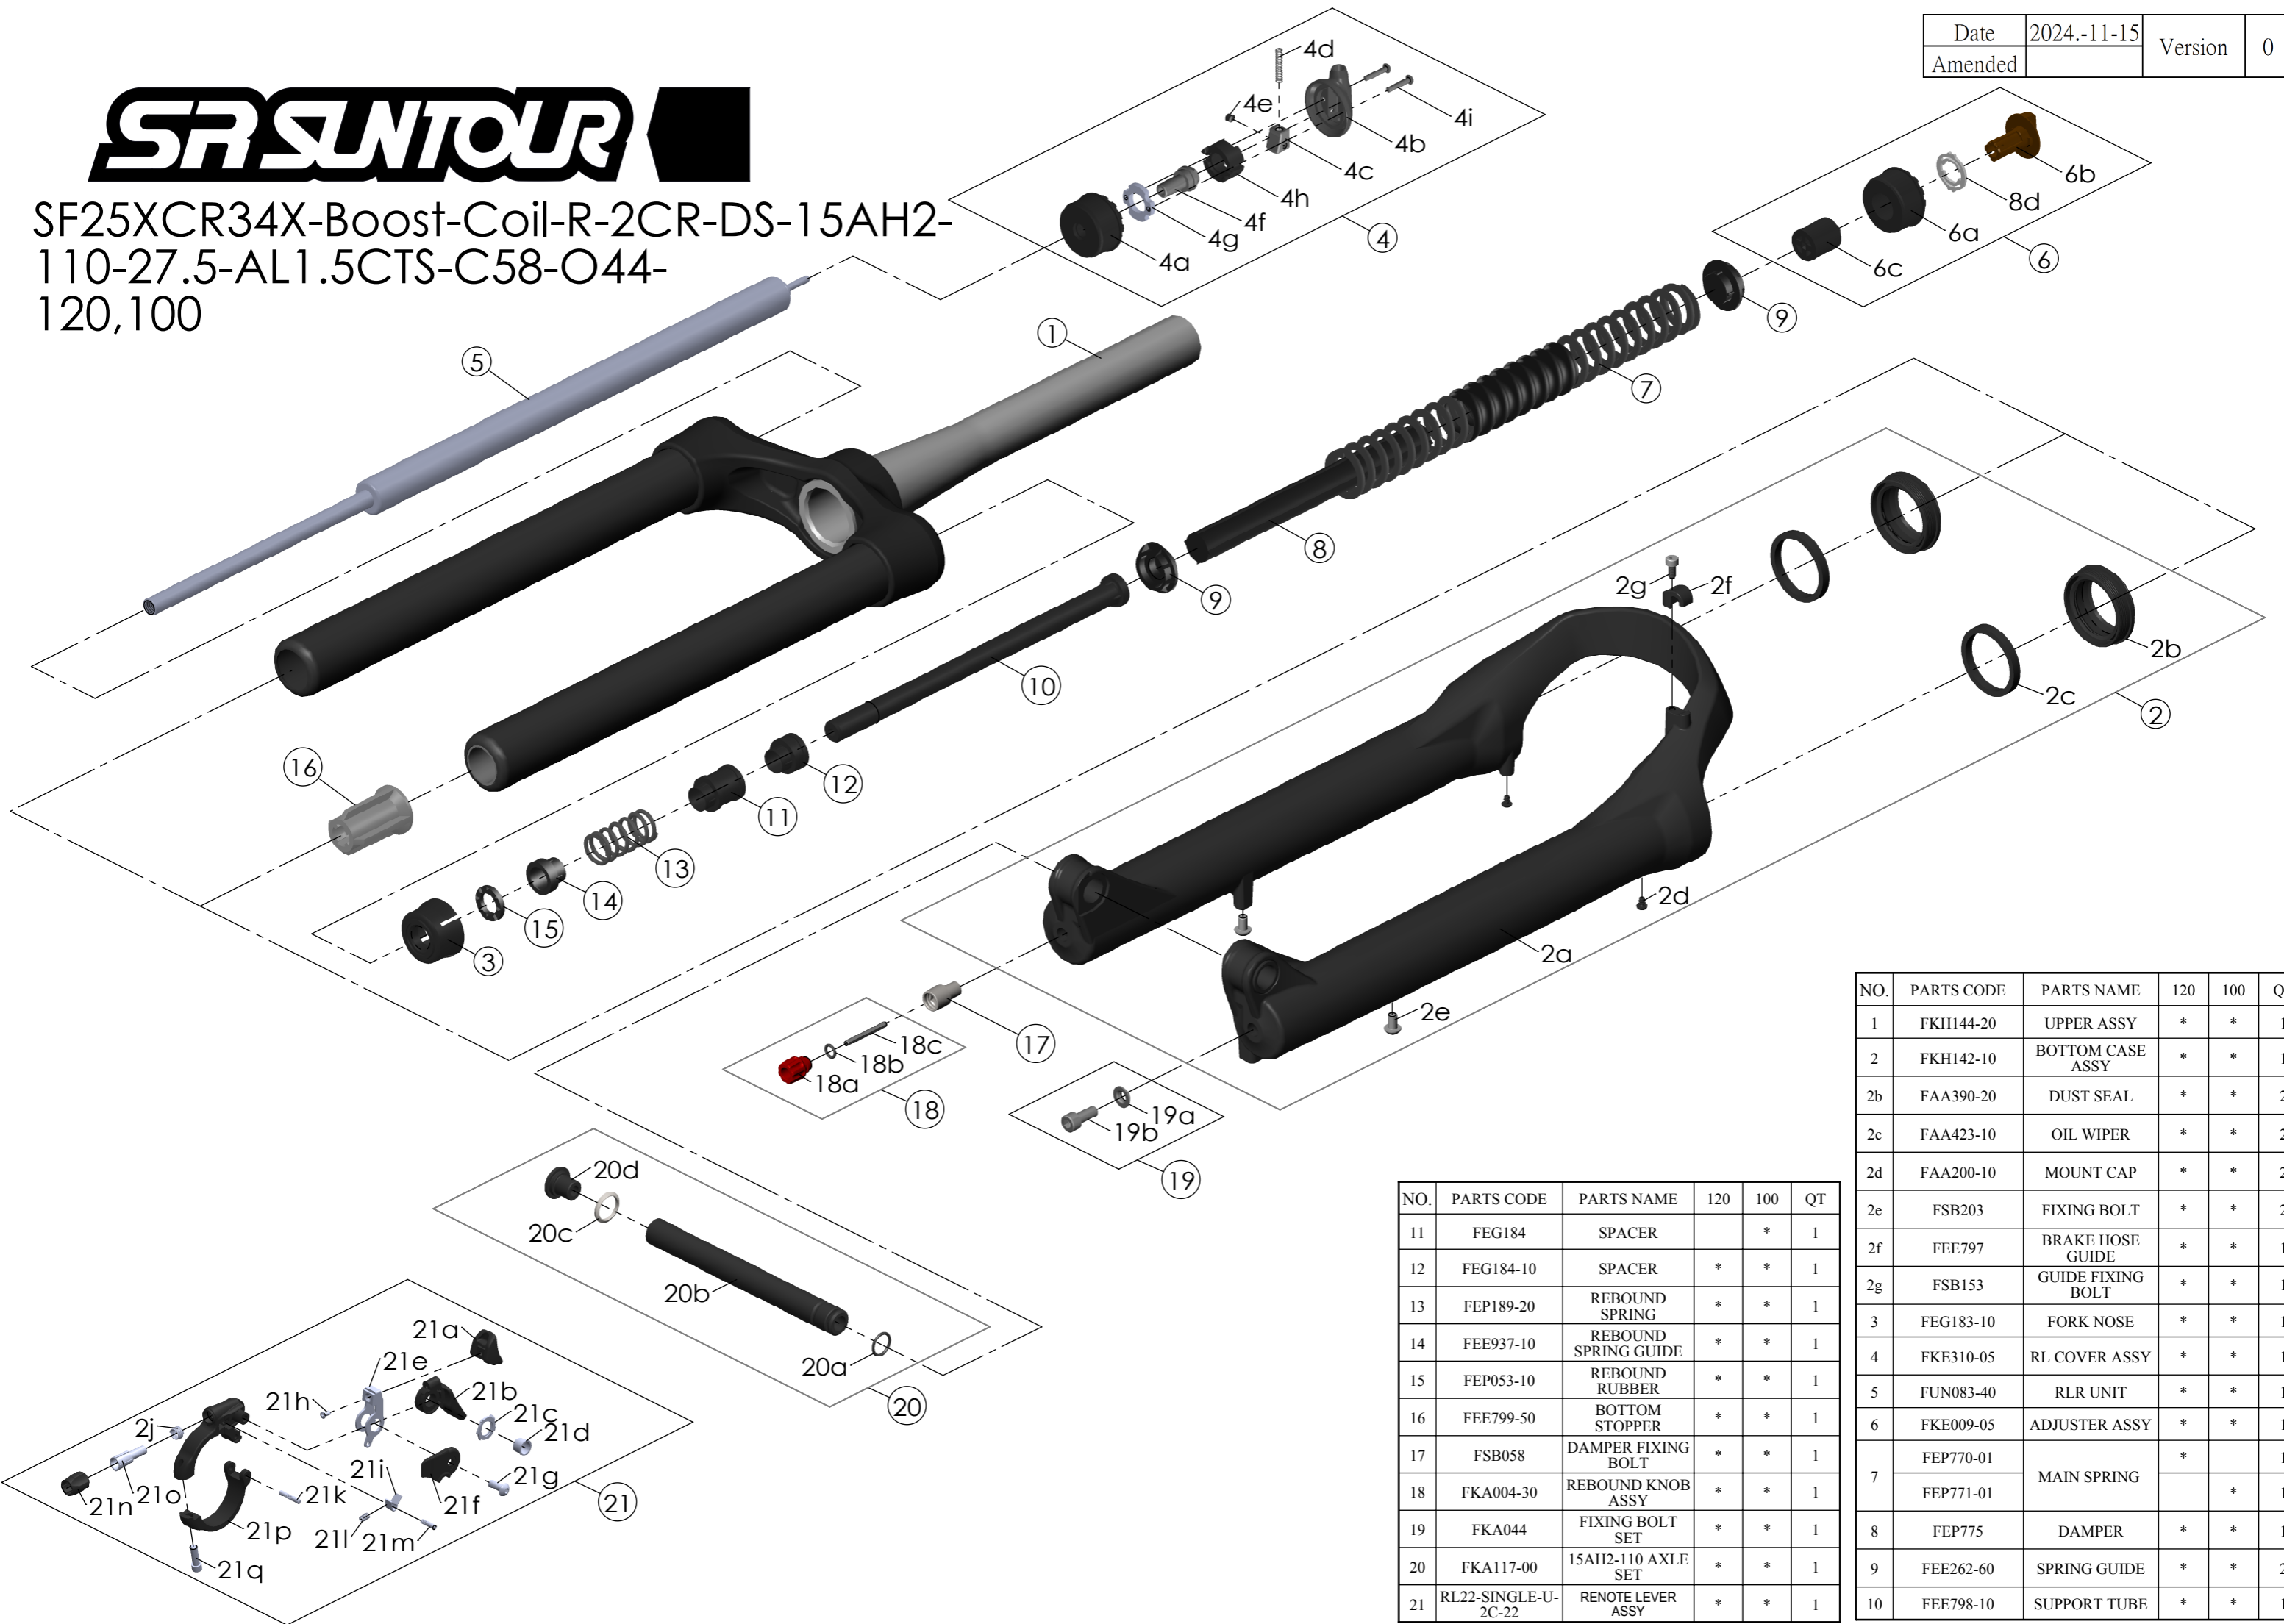

SF25XCR34X-Boost-Coil-R-2CR-DS-15AH2-
110-27.5-AL1.5CTS-C58-O44-
120,100

Date	2024.-11-15	Version	0
Amended			

NO.	PARTS CODE	PARTS NAME	120	100	QT
1	FKH144-20	UPPER ASSY	*	*	1
2	FKH142-10	BOTTOM CASE ASSY	*	*	1
2b	FAA390-20	DUST SEAL	*	*	2
2c	FAA423-10	OIL WIPER	*	*	2
2d	FAA200-10	MOUNT CAP	*	*	2
2e	FSB203	FIXING BOLT	*	*	2
2f	FEE797	BRAKE HOSE GUIDE	*	*	1
2g	FSB153	GUIDE FIXING BOLT	*	*	1
3	FEG183-10	FORK NOSE	*	*	1
4	FKE310-05	RL COVER ASSY	*	*	1
5	FUN083-40	RLR UNIT	*	*	1
6	FKE009-05	ADJUSTER ASSY	*	*	1
7	FEP770-01	MAIN SPRING	*		1
	FEP771-01			*	1
8	FEP775	DAMPER	*	*	1
9	FEE262-60	SPRING GUIDE	*	*	2
10	FEE798-10	SUPPORT TUBE	*	*	1

NO.	PARTS CODE	PARTS NAME	120	100	QT
11	FEG184	SPACER		*	1
12	FEG184-10	SPACER	*	*	1
13	FEP189-20	REBOUND SPRING	*	*	1
14	FEE937-10	REBOUND SPRING GUIDE	*	*	1
15	FEP053-10	REBOUND RUBBER	*	*	1
16	FEE799-50	BOTTOM STOPPER	*	*	1
17	FSB058	DAMPER FIXING BOLT	*	*	1
18	FKA004-30	REBOUND KNOB ASSY	*	*	1
19	FKA044	FIXING BOLT SET	*	*	1
20	FKA117-00	15AH2-110 AXLE SET	*	*	1
21	RL22-SINGLE-U-2C-22	RENOTE LEVER ASSY	*	*	1