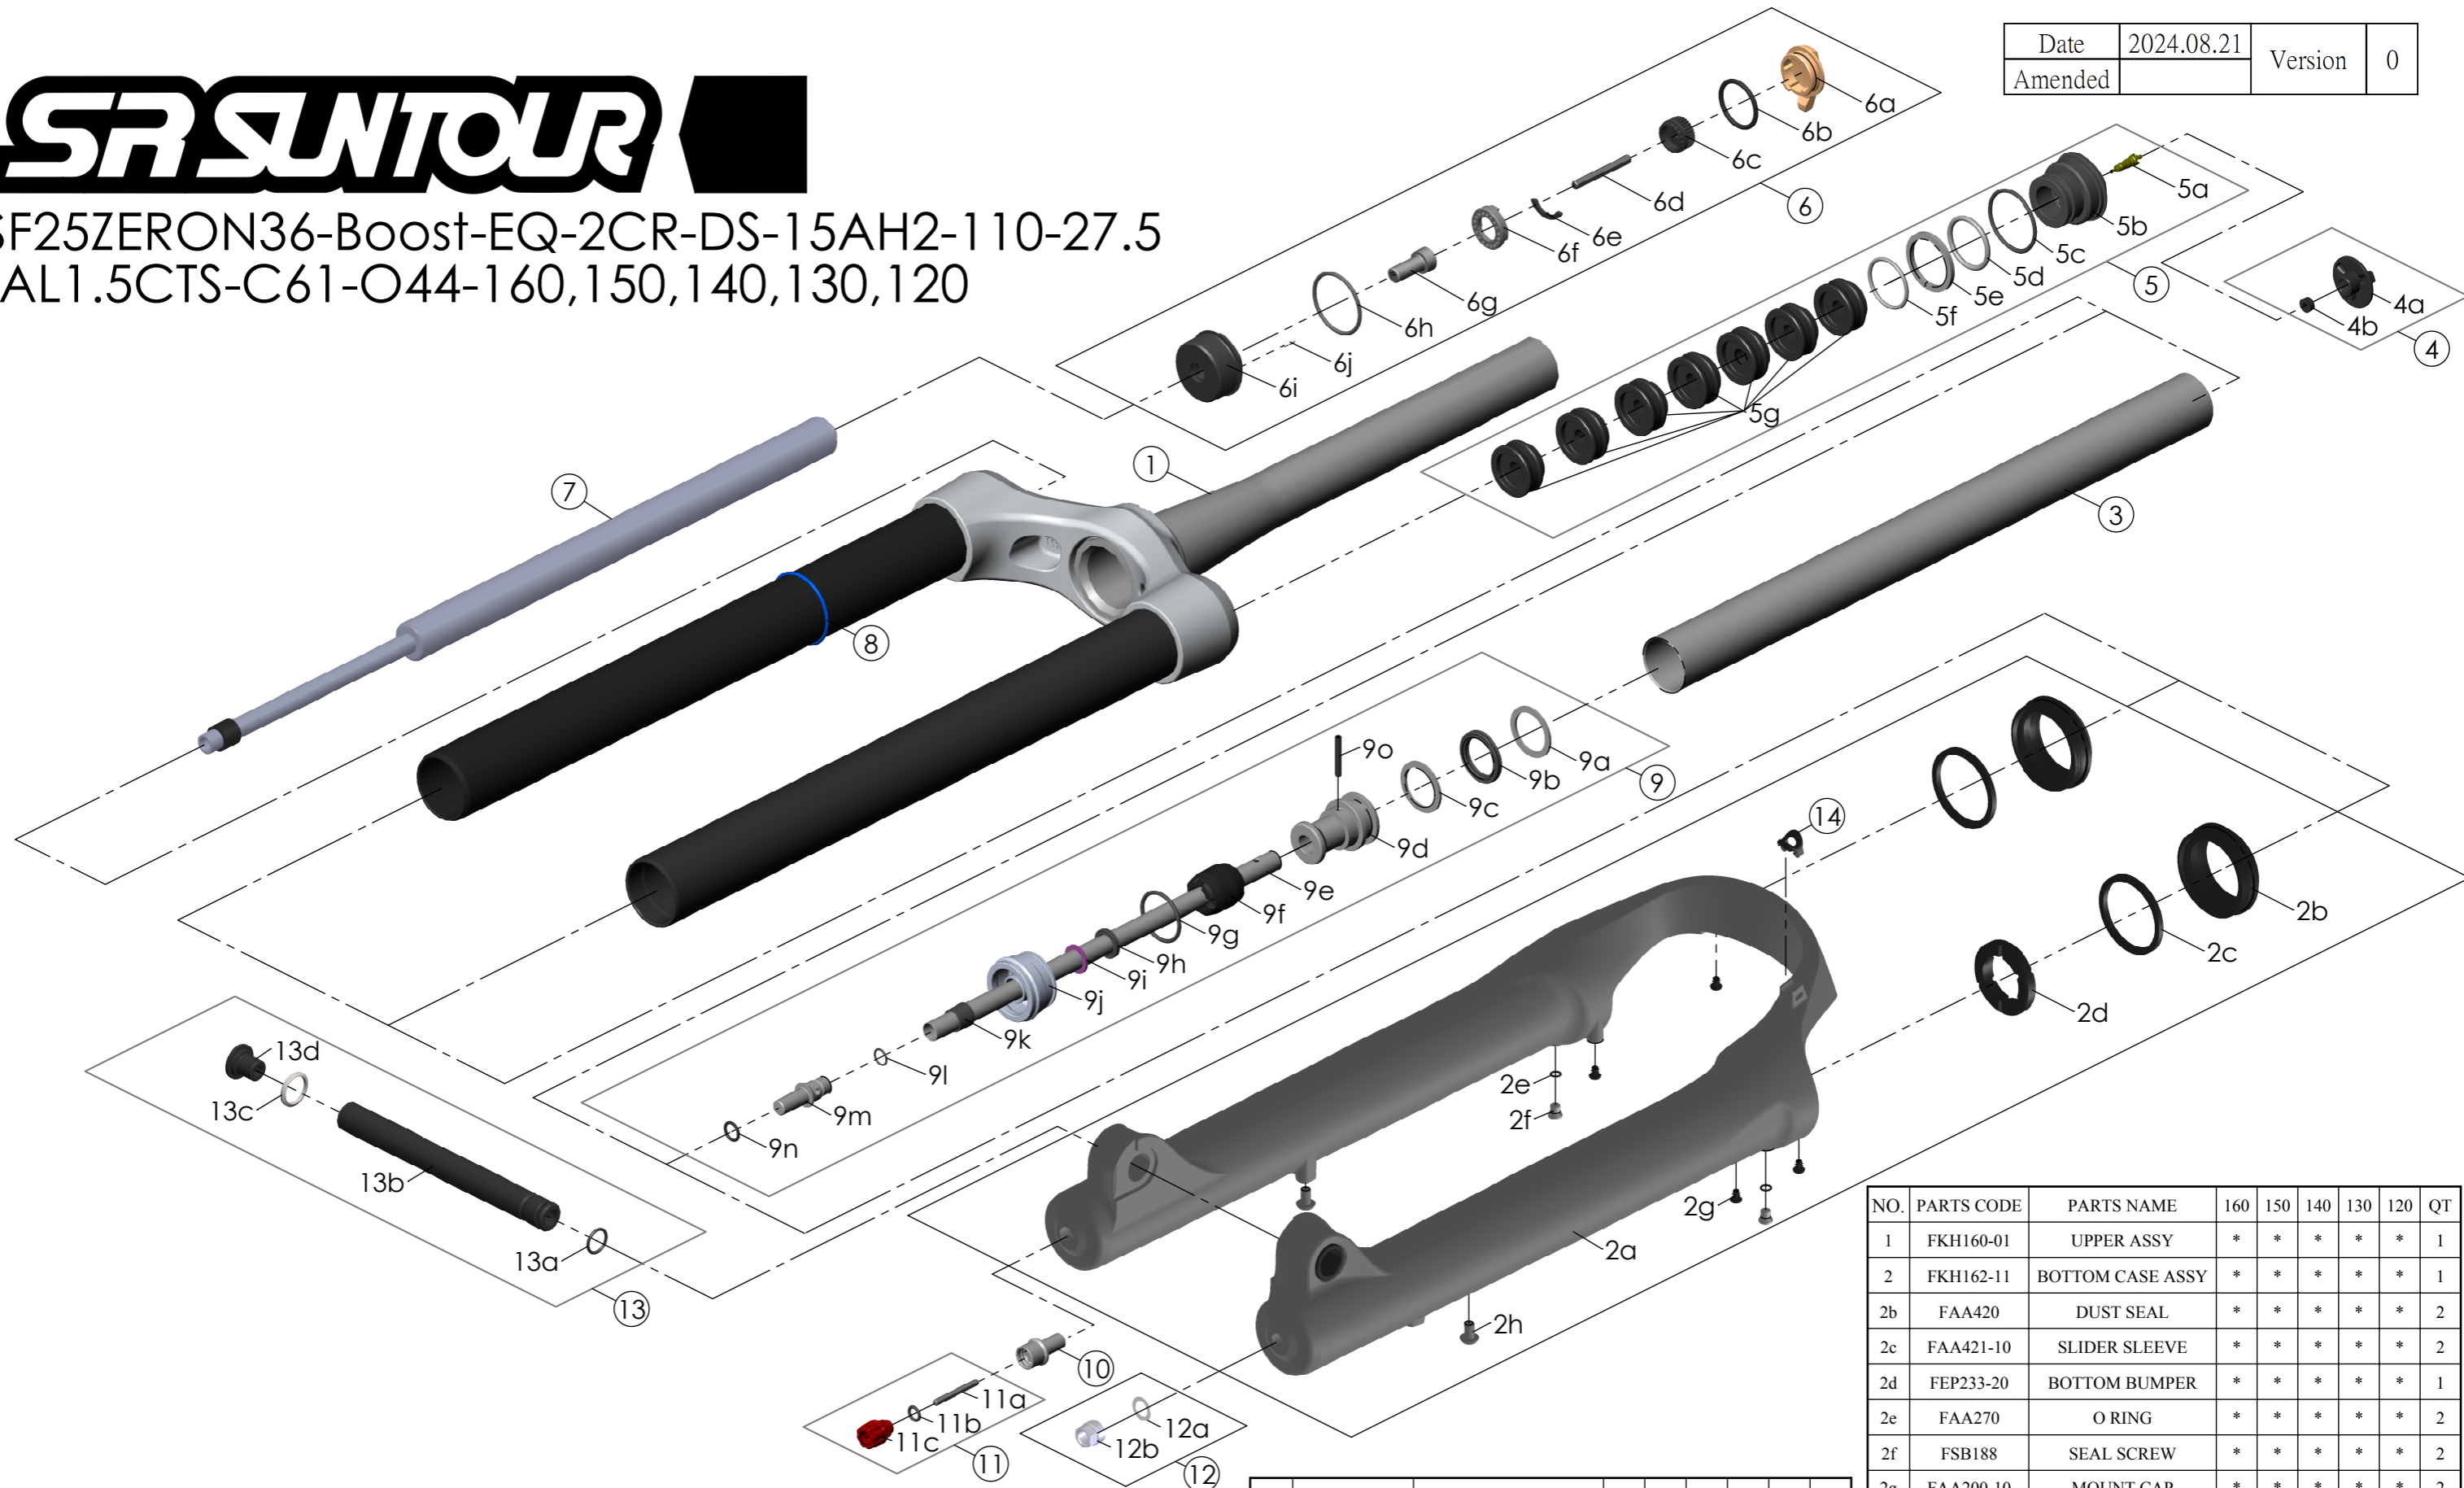

SF25ZERON36-Boost-EQ-2CR-DS-15AH2-110-27.5  
-AL1.5CTS-C61-O44-160,150,140,130,120

Date	2024.08.21	Version	0
Amended			

NO.	PARTS CODE	PARTS NAME	160	150	140	130	120	QT
10	FSB058-30	DAMPER FIXING BOLT	*	*	*	*	*	1
11	FKA004-40	REBOUND KNOB ASSY	*	*	*	*	*	1
12	FKA063-03	FIXING NUT SET	*	*	*	*	*	1
13	FKA117-00	15AH2-110 AXLE SET	*	*	*	*	*	1
14	FEG034	CABLE CLIP	*	*	*	*	*	1

NO.	PARTS CODE	PARTS NAME	160	150	140	130	120	QT
8	FAA397-40	O RING	*	*	*	*	*	1
9	FKH154-00	SUPPORT TUBE ASSY	*					5
	FKH154-01			*				6
	FKH154-02				*			7
	FKH154-03					*		8
	FKH154-04						*	9

NO.	PARTS CODE	PARTS NAME	160	150	140	130	120	QT
5g	FEG270-10	VOLUME REDUCER	*					3
				*				4
					*			5
						*		6
6	FKE526-28	LO TOP CAP ASSY	*	*	*	*	*	1
7	FUN200-80	2CR UNIT	*	*	*	*	*	1

NO.	PARTS CODE	PARTS NAME	160	150	140	130	120	QT
1	FKH160-01	UPPER ASSY	*	*	*	*	*	1
2	FKH162-11	BOTTOM CASE ASSY	*	*	*	*	*	1
2b	FAA420	DUST SEAL	*	*	*	*	*	2
2c	FAA421-10	SLIDER SLEEVE	*	*	*	*	*	2
2d	FEP233-20	BOTTOM BUMPER	*	*	*	*	*	1
2e	FAA270	O RING	*	*	*	*	*	2
2f	FSB188	SEAL SCREW	*	*	*	*	*	2
2g	FAA200-10	MOUNT CAP	*	*	*	*	*	2
2h	FSB203	FIXING BOLT	*	*	*	*	*	2
3	FPE099-01	Air Cylinder	*	*	*	*	*	1
4	FKE595	VALVE CAP ASSY	*	*	*	*	*	1
5	FKE594	AIR CAP ASSY	*					1
	FKE579-10			*				1
	FKE579-20				*			1
	FKE579-30					*		1
	FKE627-40						*	1