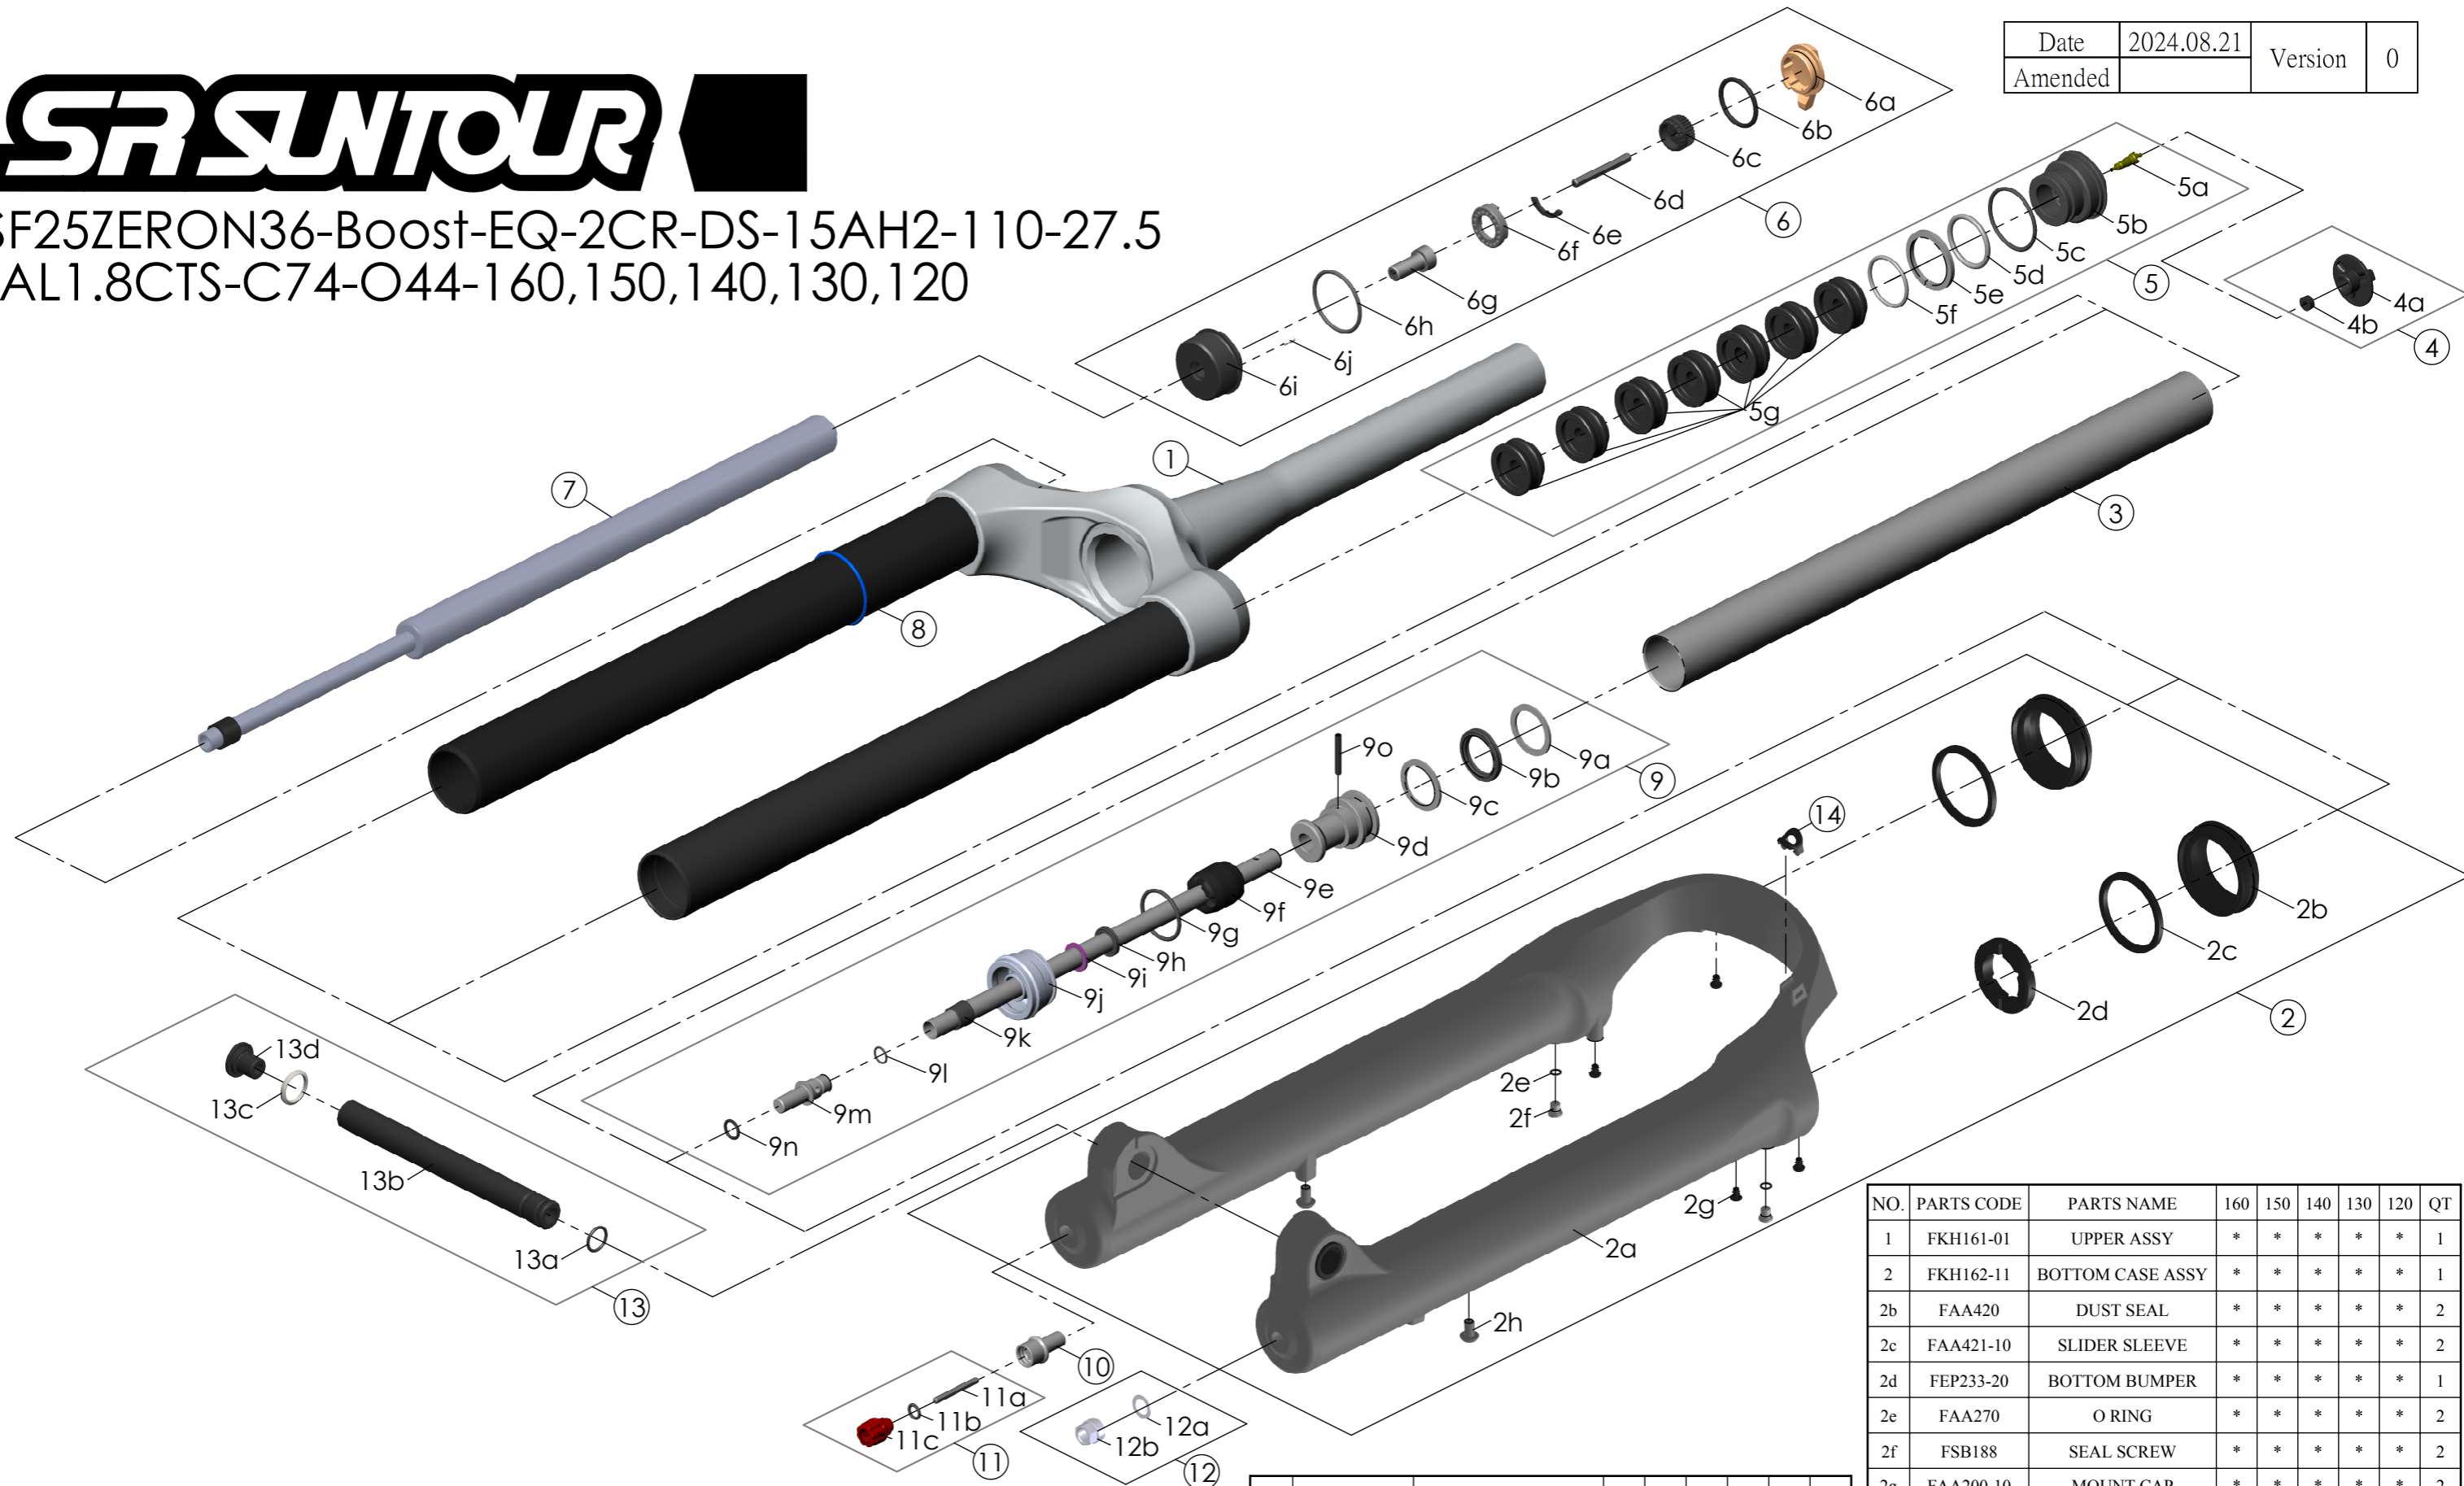

SF25ZERON36-Boost-EQ-2CR-DS-15AH2-110-27.5
-AL1.8CTS-C74-O44-160,150,140,130,120

Date	2024.08.21	Version	0
Amended			

NO.	PARTS CODE	PARTS NAME	160	150	140	130	120	QT
10	FSB058-30	DAMPER FIXING BOLT	*	*	*	*	*	1
11	FKA004-40	REBOUND KNOB ASSY	*	*	*	*	*	1
12	FKA063-03	FIXING NUT SET	*	*	*	*	*	1
13	FKA117-00	15AH2-110 AXLE SET	*	*	*	*	*	1
14	FEG034	CABLE CLIP	*	*	*	*	*	1

NO.	PARTS CODE	PARTS NAME	160	150	140	130	120	QT
8	FAA397-40	O RING	*	*	*	*	*	1
9	FKH154-00	SUPPORT TUBE ASSY	*					5
	FKH154-01			*				6
	FKH154-02				*			7
	FKH154-03					*		8
	FKH154-04					*	9	

NO.	PARTS CODE	PARTS NAME	160	150	140	130	120	QT
5g	FEG270-10	VOLUME REDUCER	*					3
				*				4
					*			5
						*		6
6	FKE526-28	LO TOP CAP ASSY	*	*	*	*	*	1
7	FUN200-80	2CR UNIT	*	*	*	*	*	1

NO.	PARTS CODE	PARTS NAME	160	150	140	130	120	QT
1	FKH161-01	UPPER ASSY	*	*	*	*	*	1
2	FKH162-11	BOTTOM CASE ASSY	*	*	*	*	*	1
2b	FAA420	DUST SEAL	*	*	*	*	*	2
2c	FAA421-10	SLIDER SLEEVE	*	*	*	*	*	2
2d	FEP233-20	BOTTOM BUMPER	*	*	*	*	*	1
2e	FAA270	O RING	*	*	*	*	*	2
2f	FSB188	SEAL SCREW	*	*	*	*	*	2
2g	FAA200-10	MOUNT CAP	*	*	*	*	*	2
2h	FSB203	FIXING BOLT	*	*	*	*	*	2
3	FPE099-01	Air Cylinder	*	*	*	*	*	1
4	FKE595	VALVE CAP ASSY	*	*	*	*	*	1
5	FKE594	AIR CAP ASSY	*					1
	FKE579-10			*				1
	FKE579-20				*			1
	FKE579-30					*		1
	FKE627-40						*	1