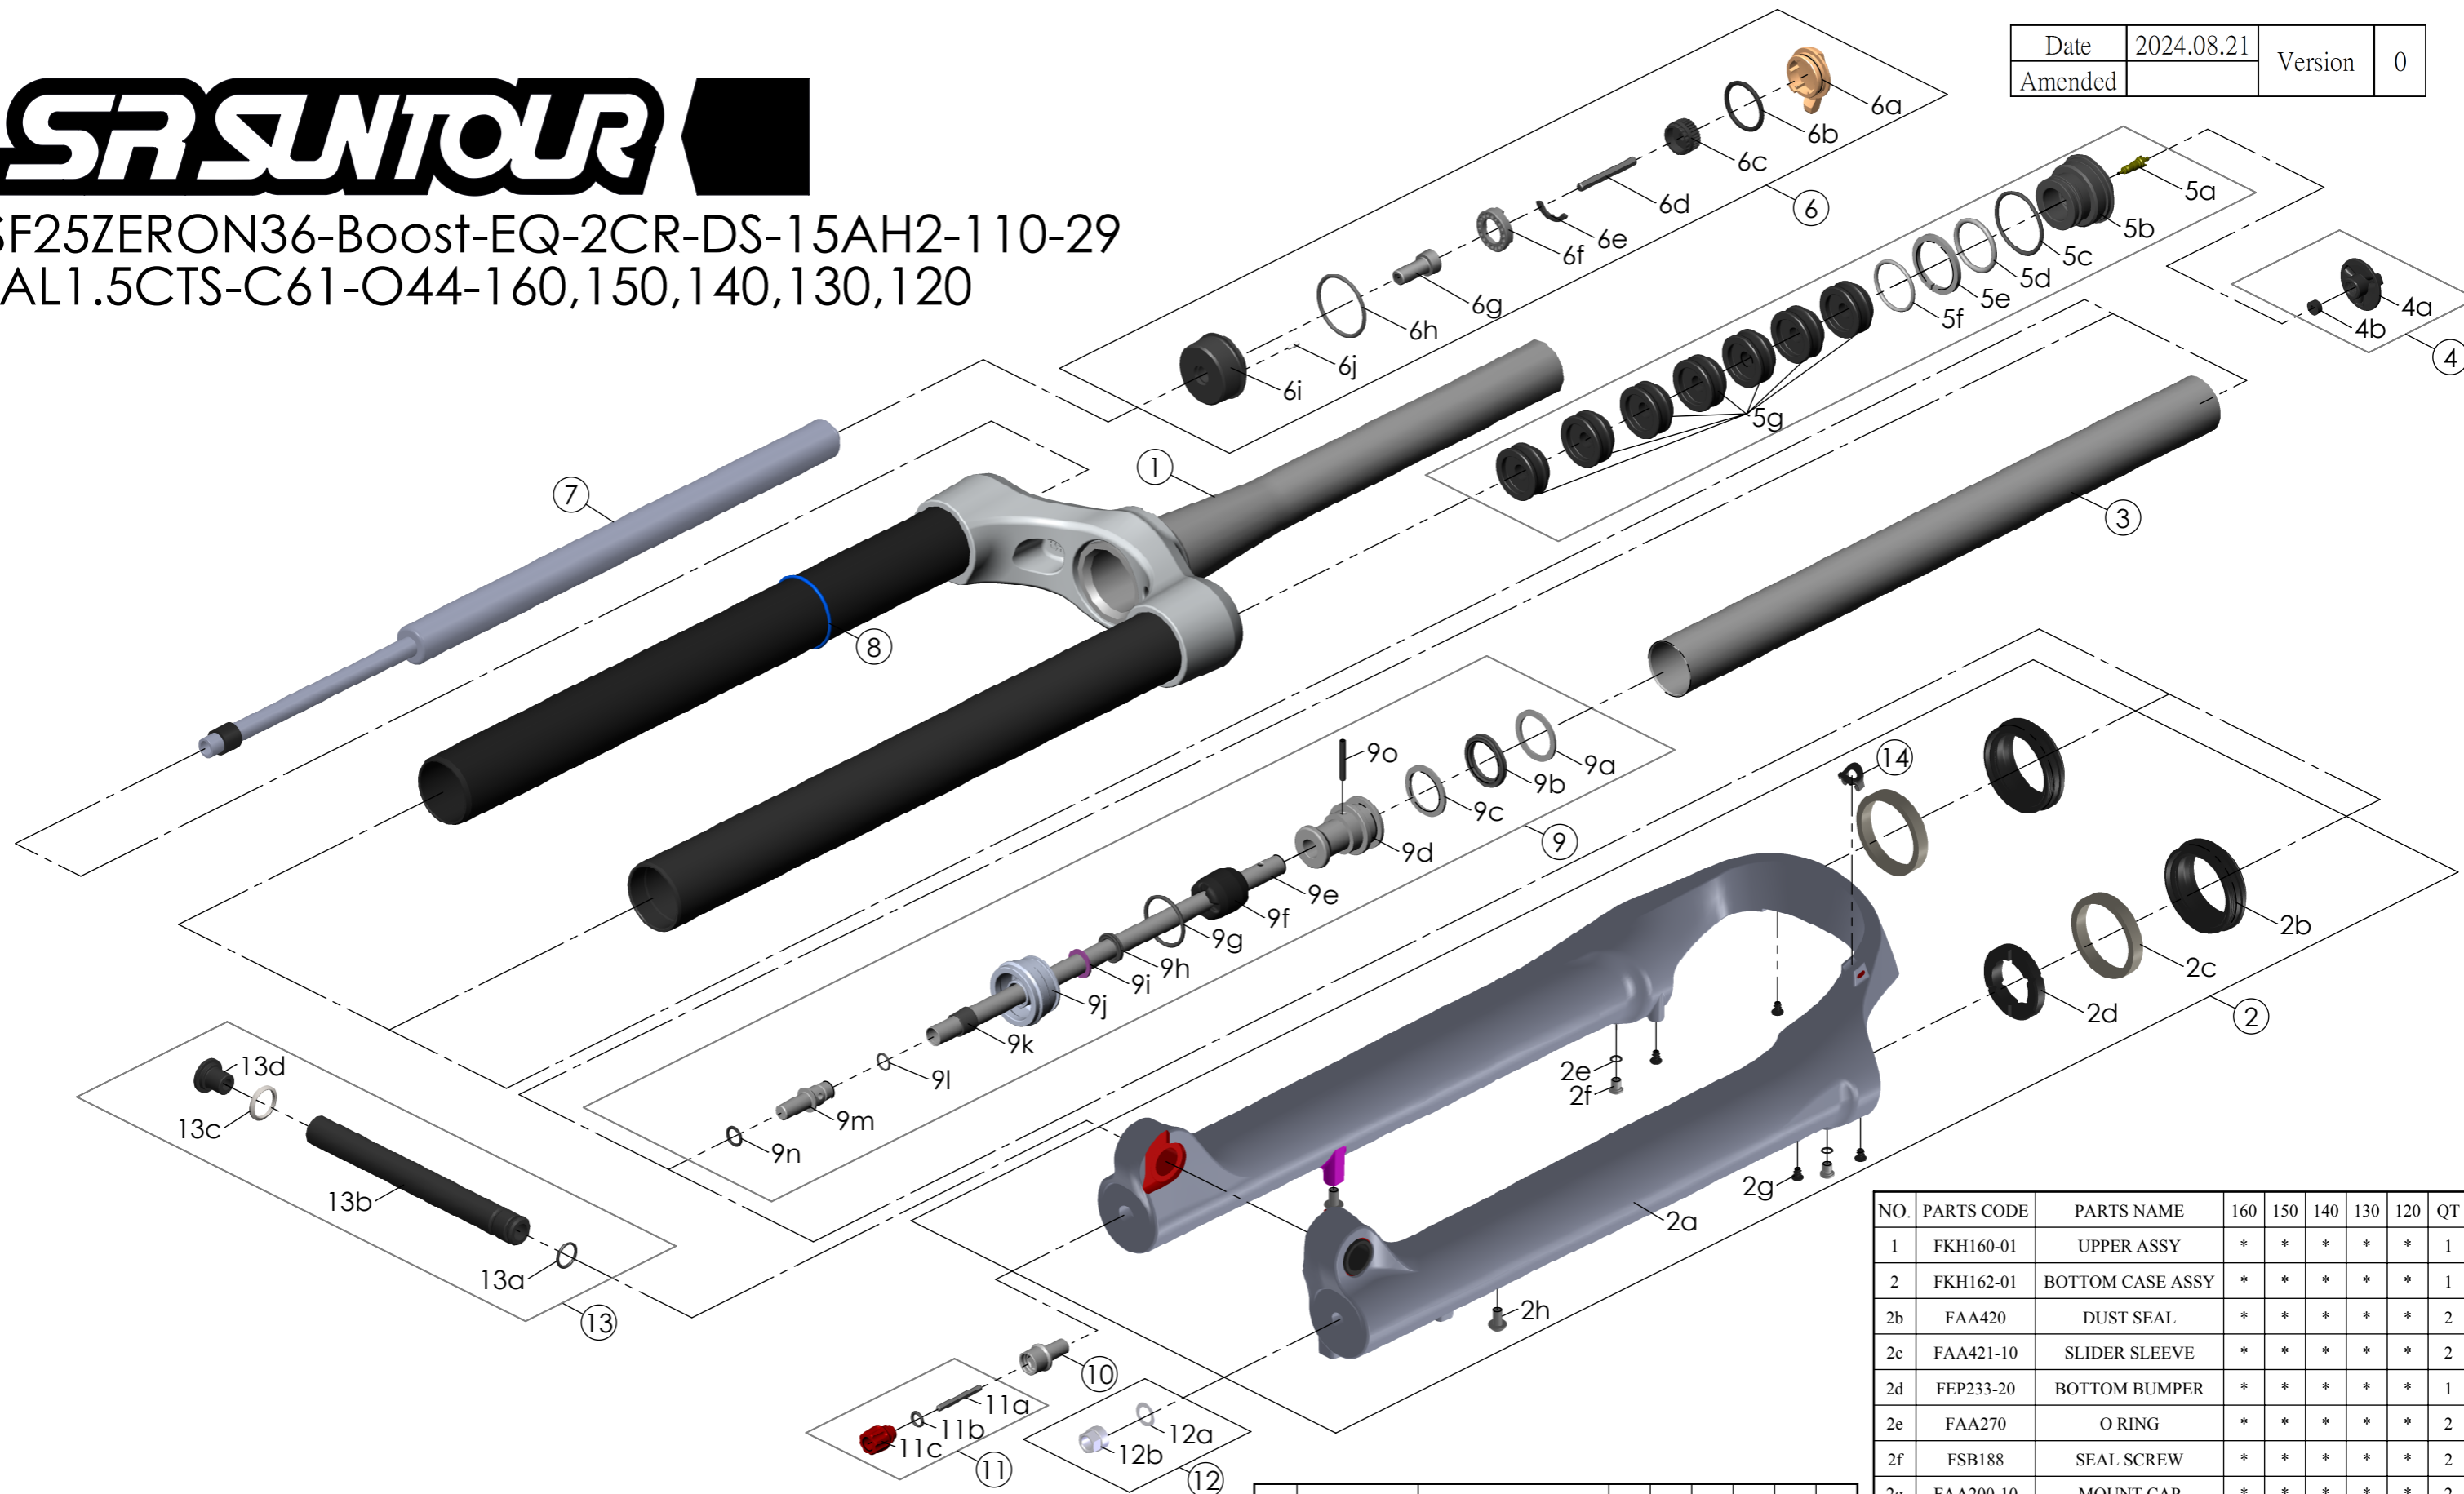

SF25ZERON36-Boost-EQ-2CR-DS-15AH2-110-29
-AL1.5CTS-C61-O44-160,150,140,130,120

Date	2024.08.21	Version	0
Amended			

NO.	PARTS CODE	PARTS NAME	160	150	140	130	120	QT
10	FSB058-30	DAMPER FIXING BOLT	*	*	*	*	*	1
11	FKA004-40	REBOUND KNOB ASSY	*	*	*	*	*	1
12	FKA063-03	FIXING NUT SET	*	*	*	*	*	1
13	FKA117-00	15AH2-110 AXLE SET	*	*	*	*	*	1
14	FEG034	CABLE CLIP	*	*	*	*	*	1

NO.	PARTS CODE	PARTS NAME	160	150	140	130	120	QT
8	FAA397-40	O RING	*	*	*	*	*	1
9	FKH154-00	SUPPORT TUBE ASSY	*					5
	FKH154-01			*				6
	FKH154-02				*			7
	FKH154-03					*		8
	FKH154-04					*	9	

NO.	PARTS CODE	PARTS NAME	160	150	140	130	120	QT
5g	FEG270-10	VOLUME REDUCER	*					3
				*				4
					*			5
						*		6
6	FKE526-28	LO TOP CAP ASSY	*	*	*	*	*	1
7	FUN200-80	2CR UNIT	*	*	*	*	*	1

NO.	PARTS CODE	PARTS NAME	160	150	140	130	120	QT
1	FKH160-01	UPPER ASSY	*	*	*	*	*	1
2	FKH162-01	BOTTOM CASE ASSY	*	*	*	*	*	1
2b	FAA420	DUST SEAL	*	*	*	*	*	2
2c	FAA421-10	SLIDER SLEEVE	*	*	*	*	*	2
2d	FEP233-20	BOTTOM BUMPER	*	*	*	*	*	1
2e	FAA270	O RING	*	*	*	*	*	2
2f	FSB188	SEAL SCREW	*	*	*	*	*	2
2g	FAA200-10	MOUNT CAP	*	*	*	*	*	2
2h	FSB203	FIXING BOLT	*	*	*	*	*	2
3	FPE099-01	Air Cylinder	*	*	*	*	*	1
4	FKE595	VALVE CAP ASSY	*	*	*	*	*	1
5	FKE594	AIR CAP ASSY	*					1
	FKE579-10			*				1
	FKE579-20				*			1
	FKE579-30					*		1
	FKE627-40						*	1