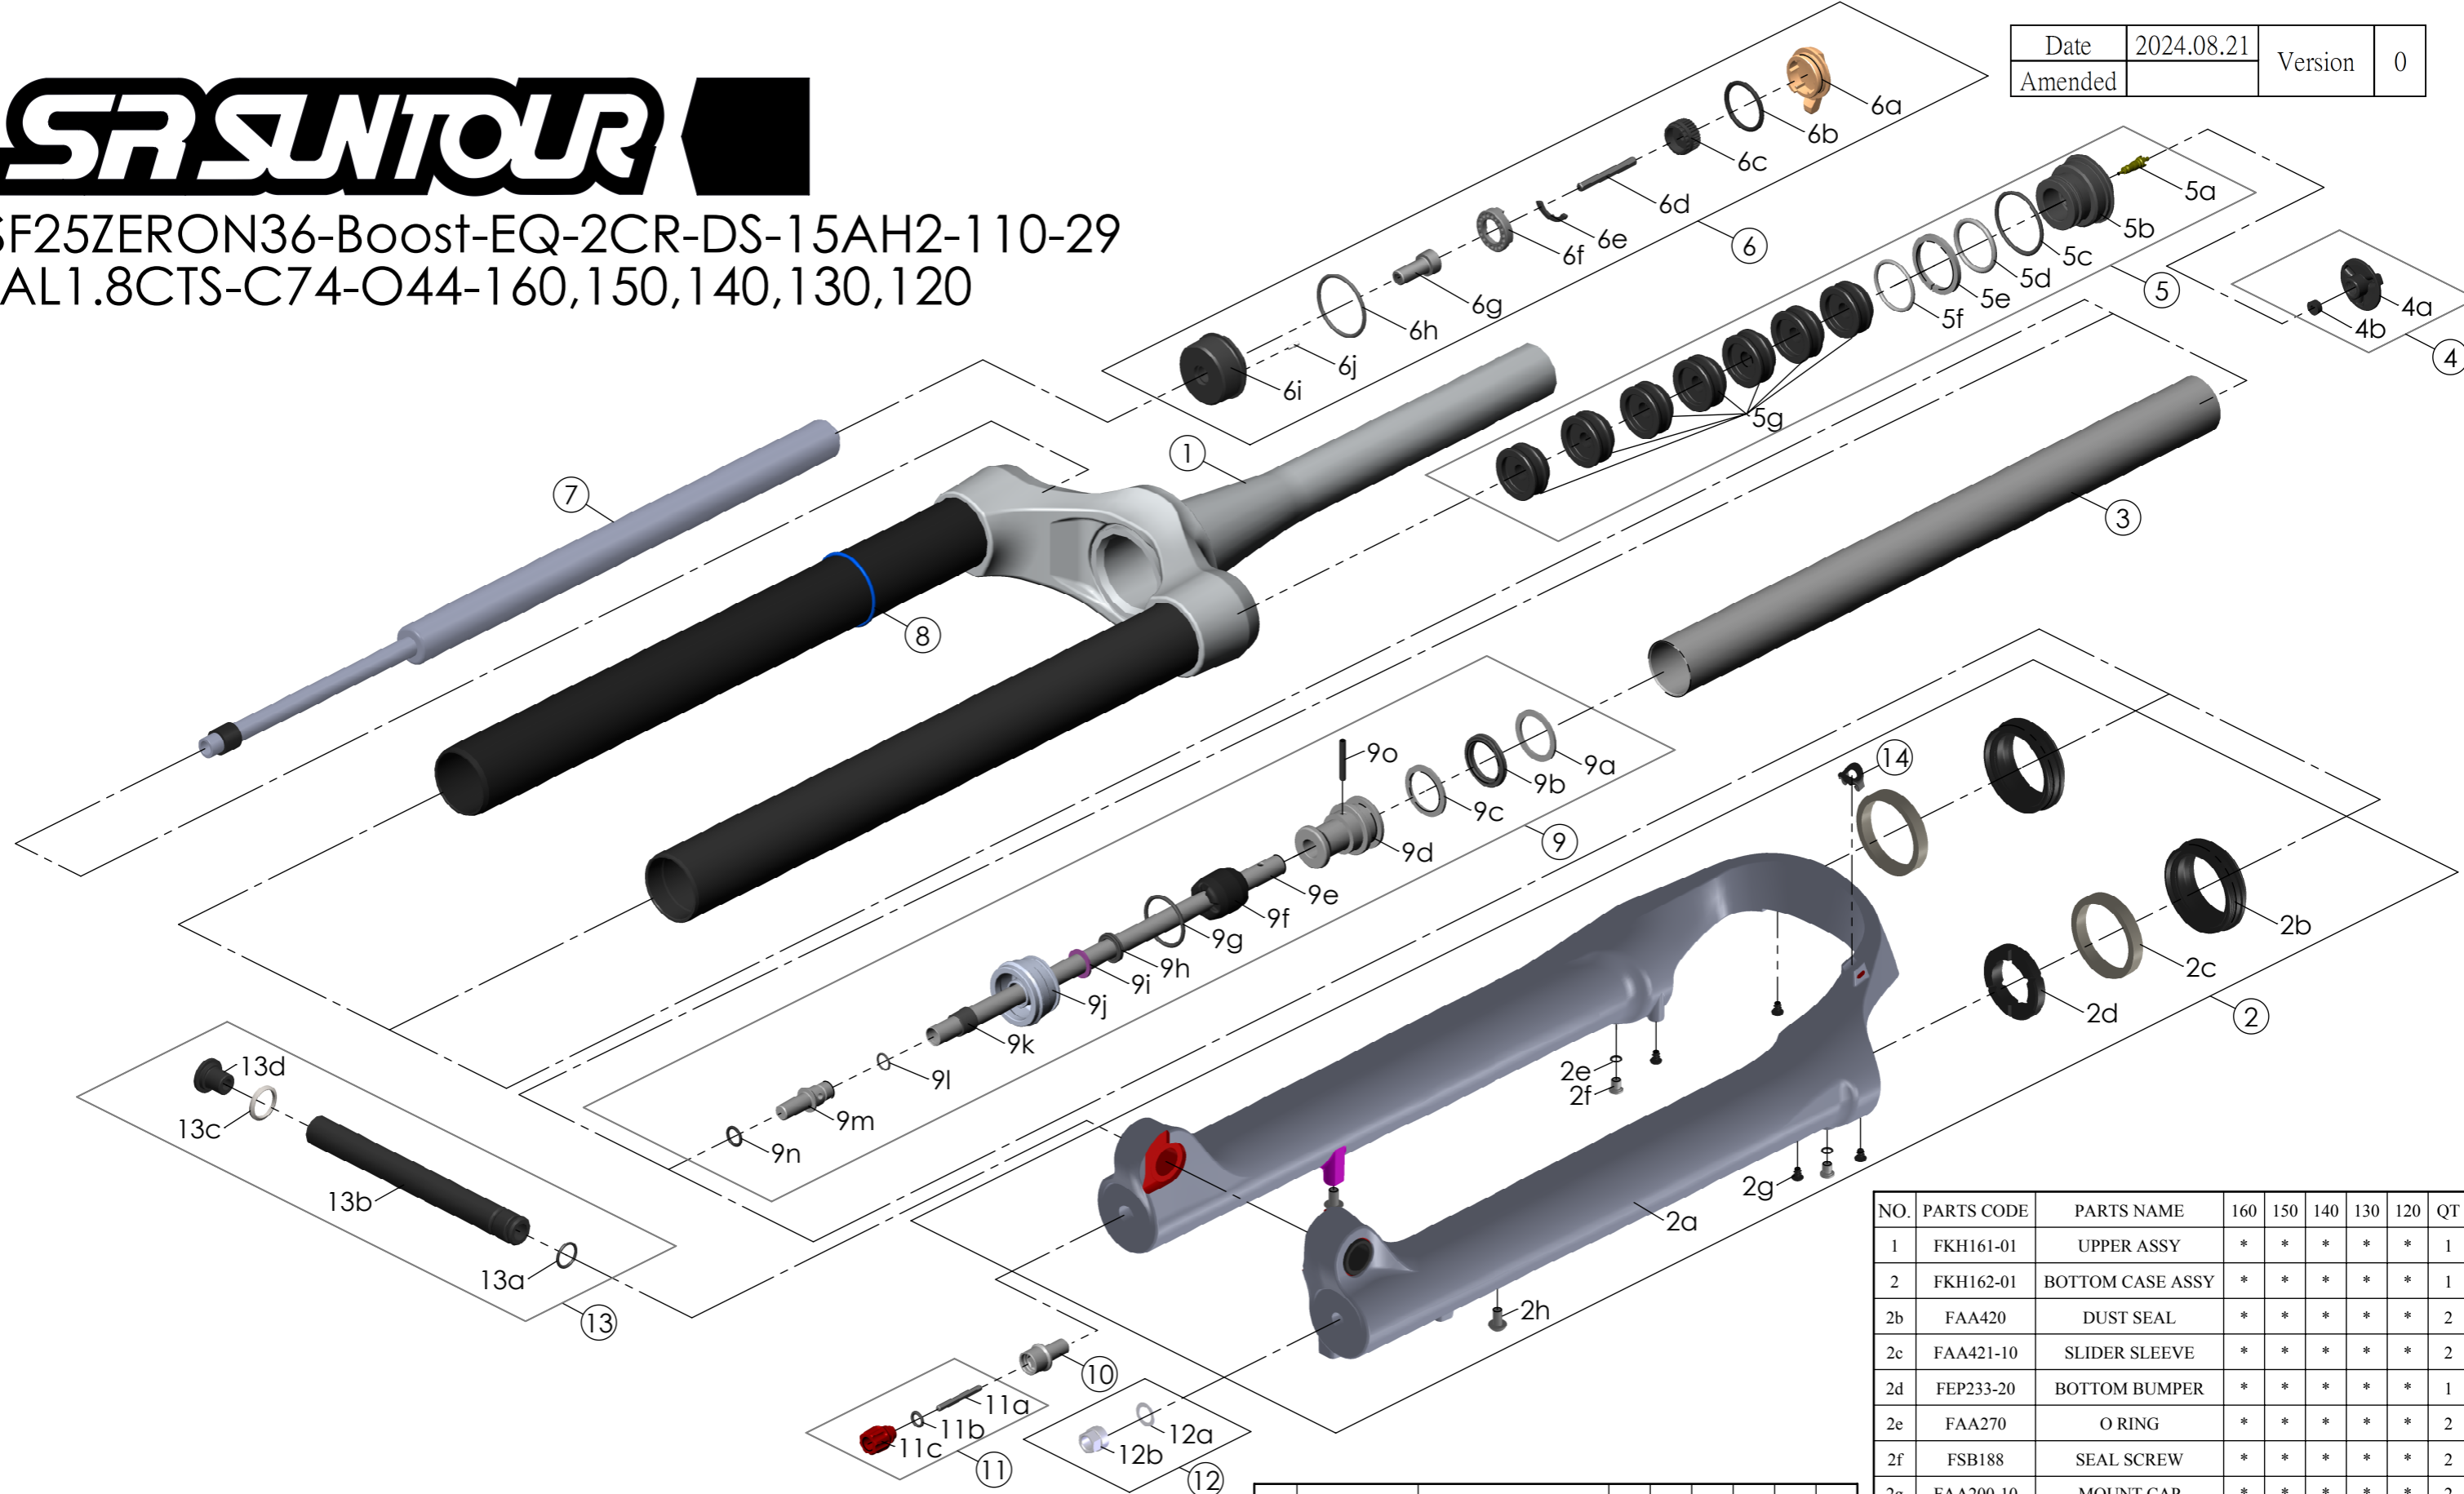

SF25ZERON36-Boost-EQ-2CR-DS-15AH2-110-29
-AL1.8CTS-C74-O44-160,150,140,130,120

Date	2024.08.21	Version	0
Amended			

NO.	PARTS CODE	PARTS NAME	160	150	140	130	120	QT
10	FSB058-30	DAMPER FIXING BOLT	*	*	*	*	*	1
11	FKA004-40	REBOUND KNOB ASSY	*	*	*	*	*	1
12	FKA063-03	FIXING NUT SET	*	*	*	*	*	1
13	FKA117-00	15AH2-110 AXLE SET	*	*	*	*	*	1
14	FEG034	CABLE CLIP	*	*	*	*	*	1

NO.	PARTS CODE	PARTS NAME	160	150	140	130	120	QT
8	FAA397-40	O RING	*	*	*	*	*	1
9	FKH154-00	SUPPORT TUBE ASSY	*					5
	FKH154-01			*				6
	FKH154-02				*			7
	FKH154-03					*		8
	FKH154-04					*	9	

NO.	PARTS CODE	PARTS NAME	160	150	140	130	120	QT
5g	FEG270-10	VOLUME REDUCER	*					3
				*				4
					*			5
						*		6
6	FKE526-28	LO TOP CAP ASSY	*	*	*	*	*	1
7	FUN200-80	2CR UNIT	*	*	*	*	*	1

NO.	PARTS CODE	PARTS NAME	160	150	140	130	120	QT
1	FKH161-01	UPPER ASSY	*	*	*	*	*	1
2	FKH162-01	BOTTOM CASE ASSY	*	*	*	*	*	1
2b	FAA420	DUST SEAL	*	*	*	*	*	2
2c	FAA421-10	SLIDER SLEEVE	*	*	*	*	*	2
2d	FEP233-20	BOTTOM BUMPER	*	*	*	*	*	1
2e	FAA270	O RING	*	*	*	*	*	2
2f	FSB188	SEAL SCREW	*	*	*	*	*	2
2g	FAA200-10	MOUNT CAP	*	*	*	*	*	2
2h	FSB203	FIXING BOLT	*	*	*	*	*	2
3	FPE099-01	Air Cylinder	*	*	*	*	*	1
4	FKE595	VALVE CAP ASSY	*	*	*	*	*	1
5	FKE594	AIR CAP ASSY	*					1
	FKE579-10			*				1
	FKE579-20				*			1
	FKE579-30					*		1
	FKE627-40						*	1