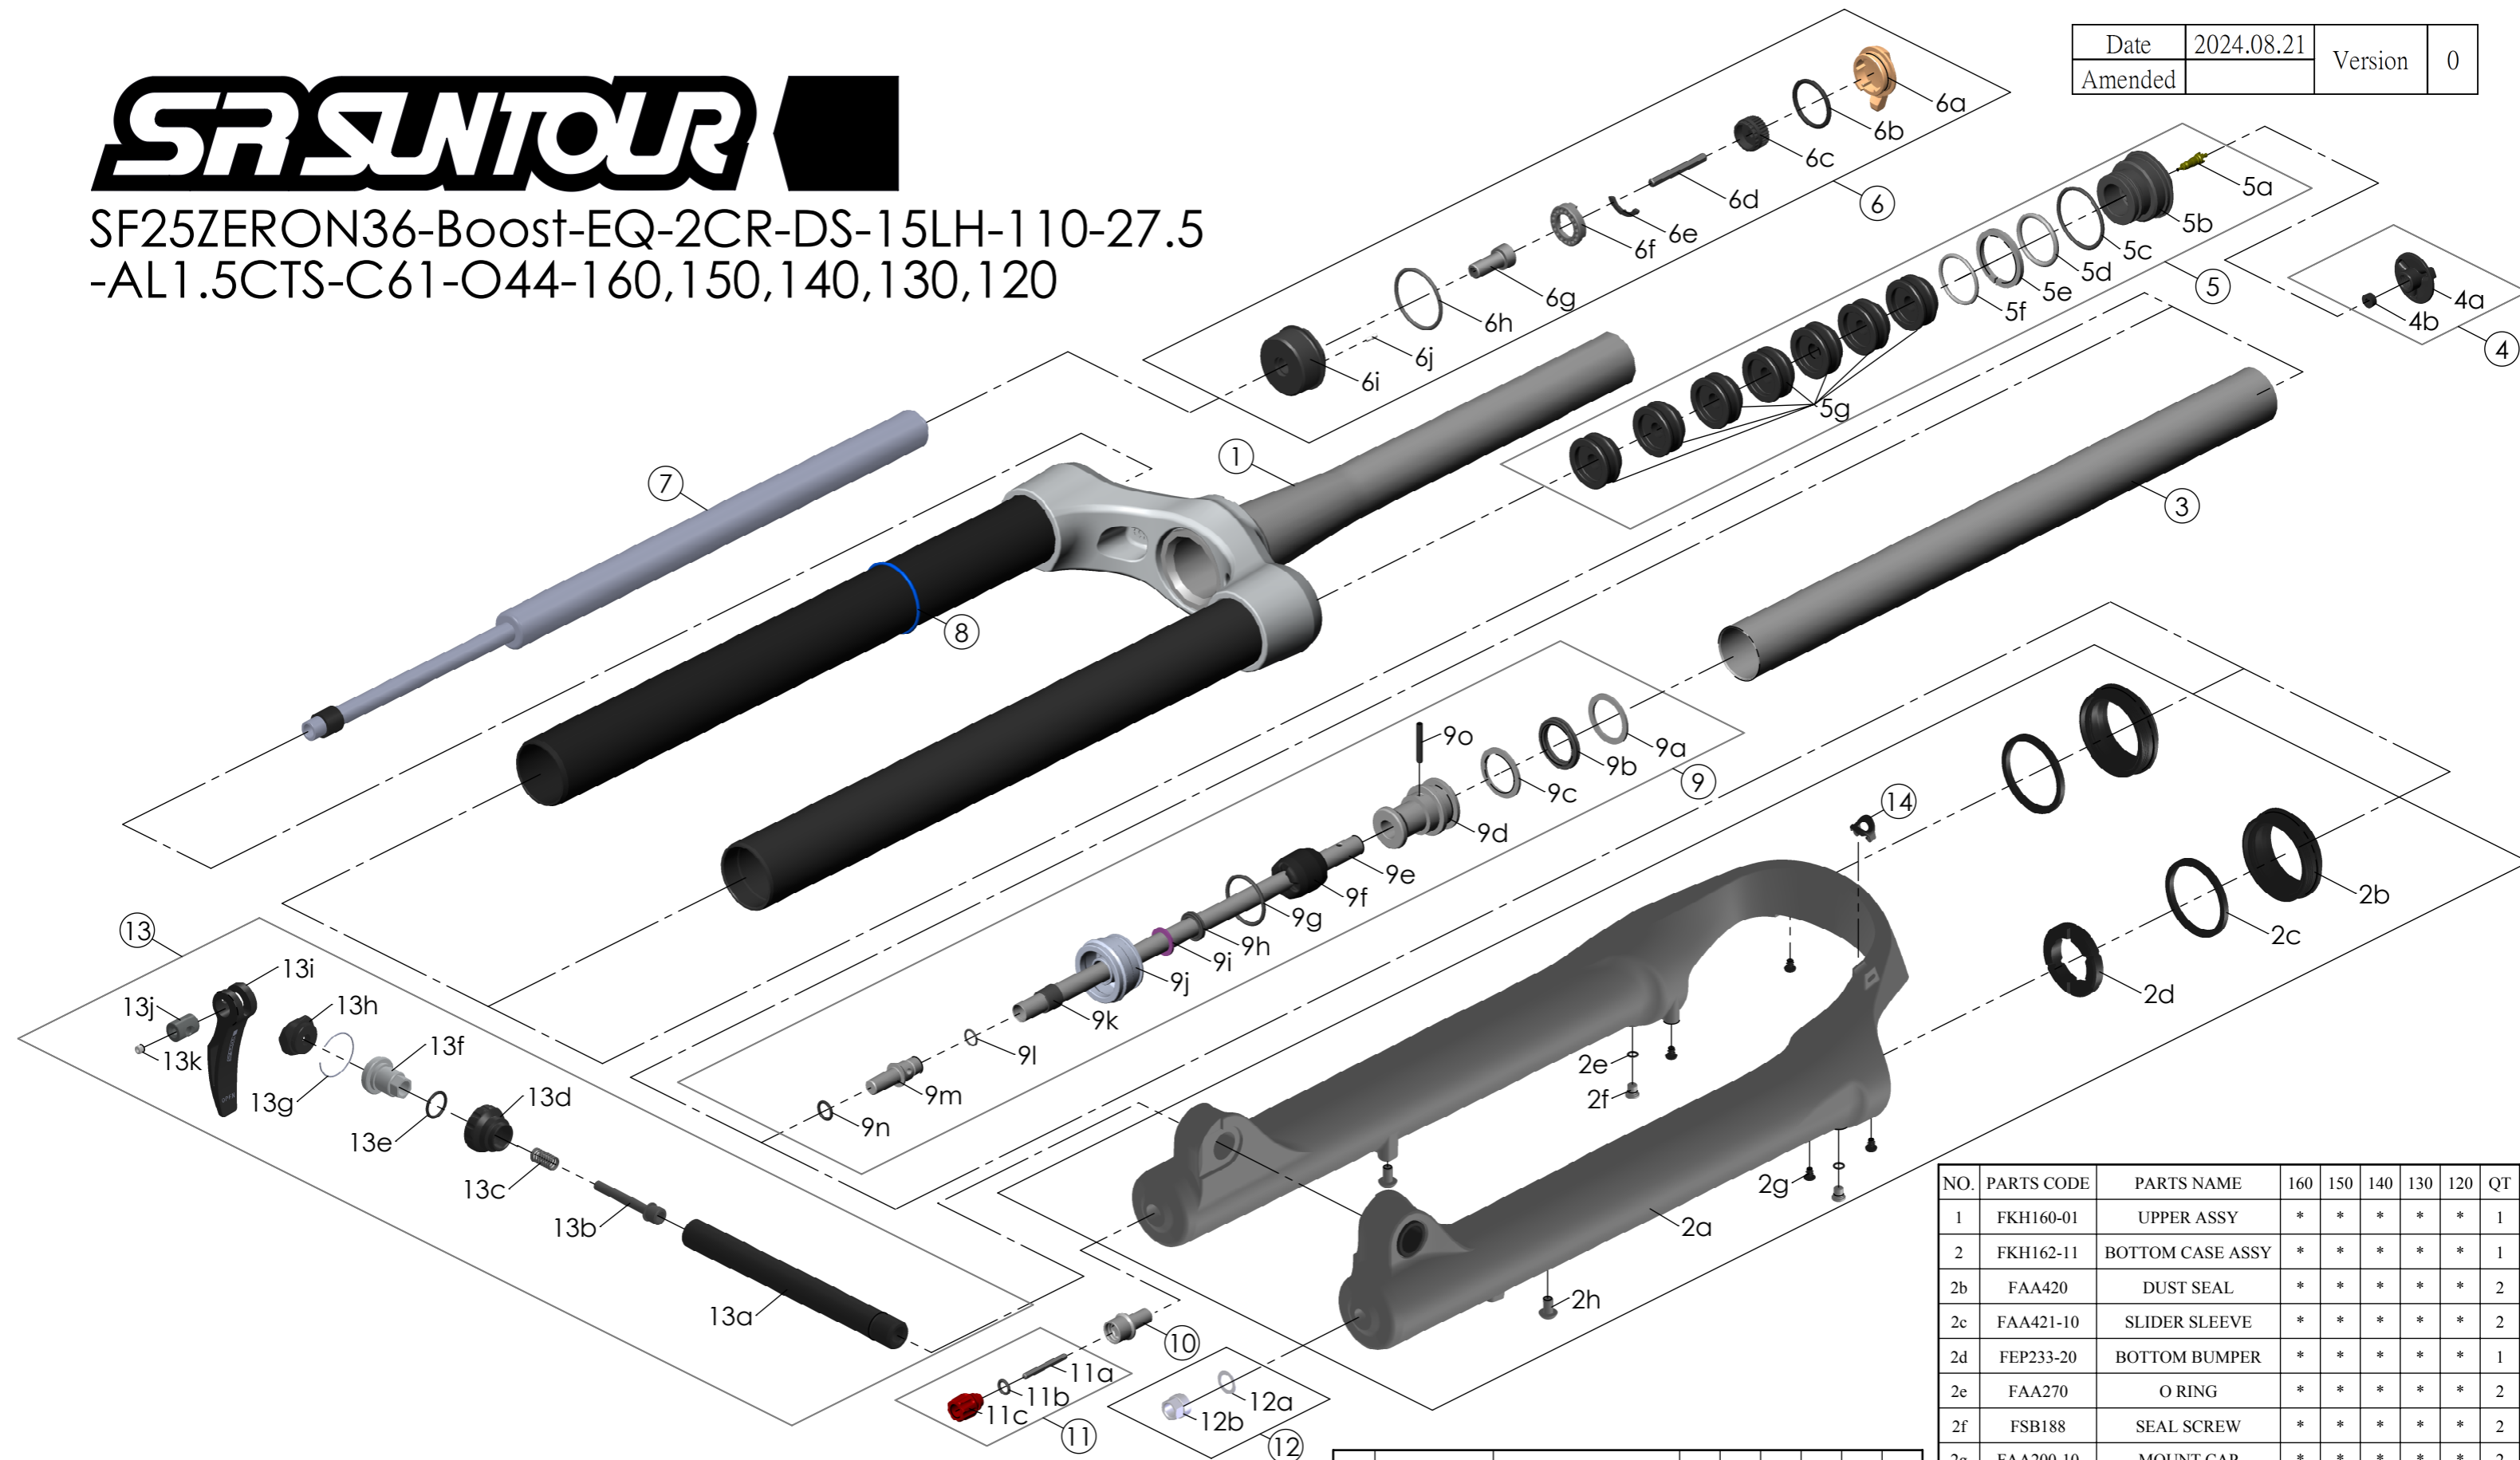

SF25ZERON36-Boost-EQ-2CR-DS-15LH-110-27.5
-AL1.5CTS-C61-O44-160,150,140,130,120

Date	2024.08.21	Version	0
Amended			

NO.	PARTS CODE	PARTS NAME	160	150	140	130	120	QT
10	FSB058-30	DAMPER FIXING BOLT	*	*	*	*	*	1
11	FKA004-40	REBOUND KNOB ASSY	*	*	*	*	*	1
12	FKA063-03	FIXING NUT SET	*	*	*	*	*	1
13	FKA116-02	15LH-110 AXLE SET	*	*	*	*	*	1
14	FEG034	CABLE CLIP	*	*	*	*	*	1

NO.	PARTS CODE	PARTS NAME	160	150	140	130	120	QT
8	FAA397-40	O RING	*	*	*	*	*	1
9	FKH154-00	SUPPORT TUBE ASSY	*					5
	FKH154-01			*				6
	FKH154-02				*			7
	FKH154-03					*		8
	FKH154-04						*	9

NO.	PARTS CODE	PARTS NAME	160	150	140	130	120	QT
5g	FEG270-10	VOLUME REDUCER	*					3
				*				4
					*			5
6	FKE526-28	LO TOP CAP ASSY	*	*	*	*	*	1
7	FUN200-80	2CR UNIT	*	*	*	*	*	1

NO.	PARTS CODE	PARTS NAME	160	150	140	130	120	QT
1	FKH160-01	UPPER ASSY	*	*	*	*	*	1
2	FKH162-11	BOTTOM CASE ASSY	*	*	*	*	*	1
2b	FAA420	DUST SEAL	*	*	*	*	*	2
2c	FAA421-10	SLIDER SLEEVE	*	*	*	*	*	2
2d	FEP233-20	BOTTOM BUMPER	*	*	*	*	*	1
2e	FAA270	O RING	*	*	*	*	*	2
2f	FSB188	SEAL SCREW	*	*	*	*	*	2
2g	FAA200-10	MOUNT CAP	*	*	*	*	*	2
2h	FSB203	FIXING BOLT	*	*	*	*	*	2
3	FPE099-01	Air Cylinder	*	*	*	*	*	1
4	FKE595	VALVE CAP ASSY	*	*	*	*	*	1
5	FKE594	AIR CAP ASSY	*					1
	FKE579-10			*				1
	FKE579-20				*			1
	FKE579-30					*		1
	FKE627-40						*	1