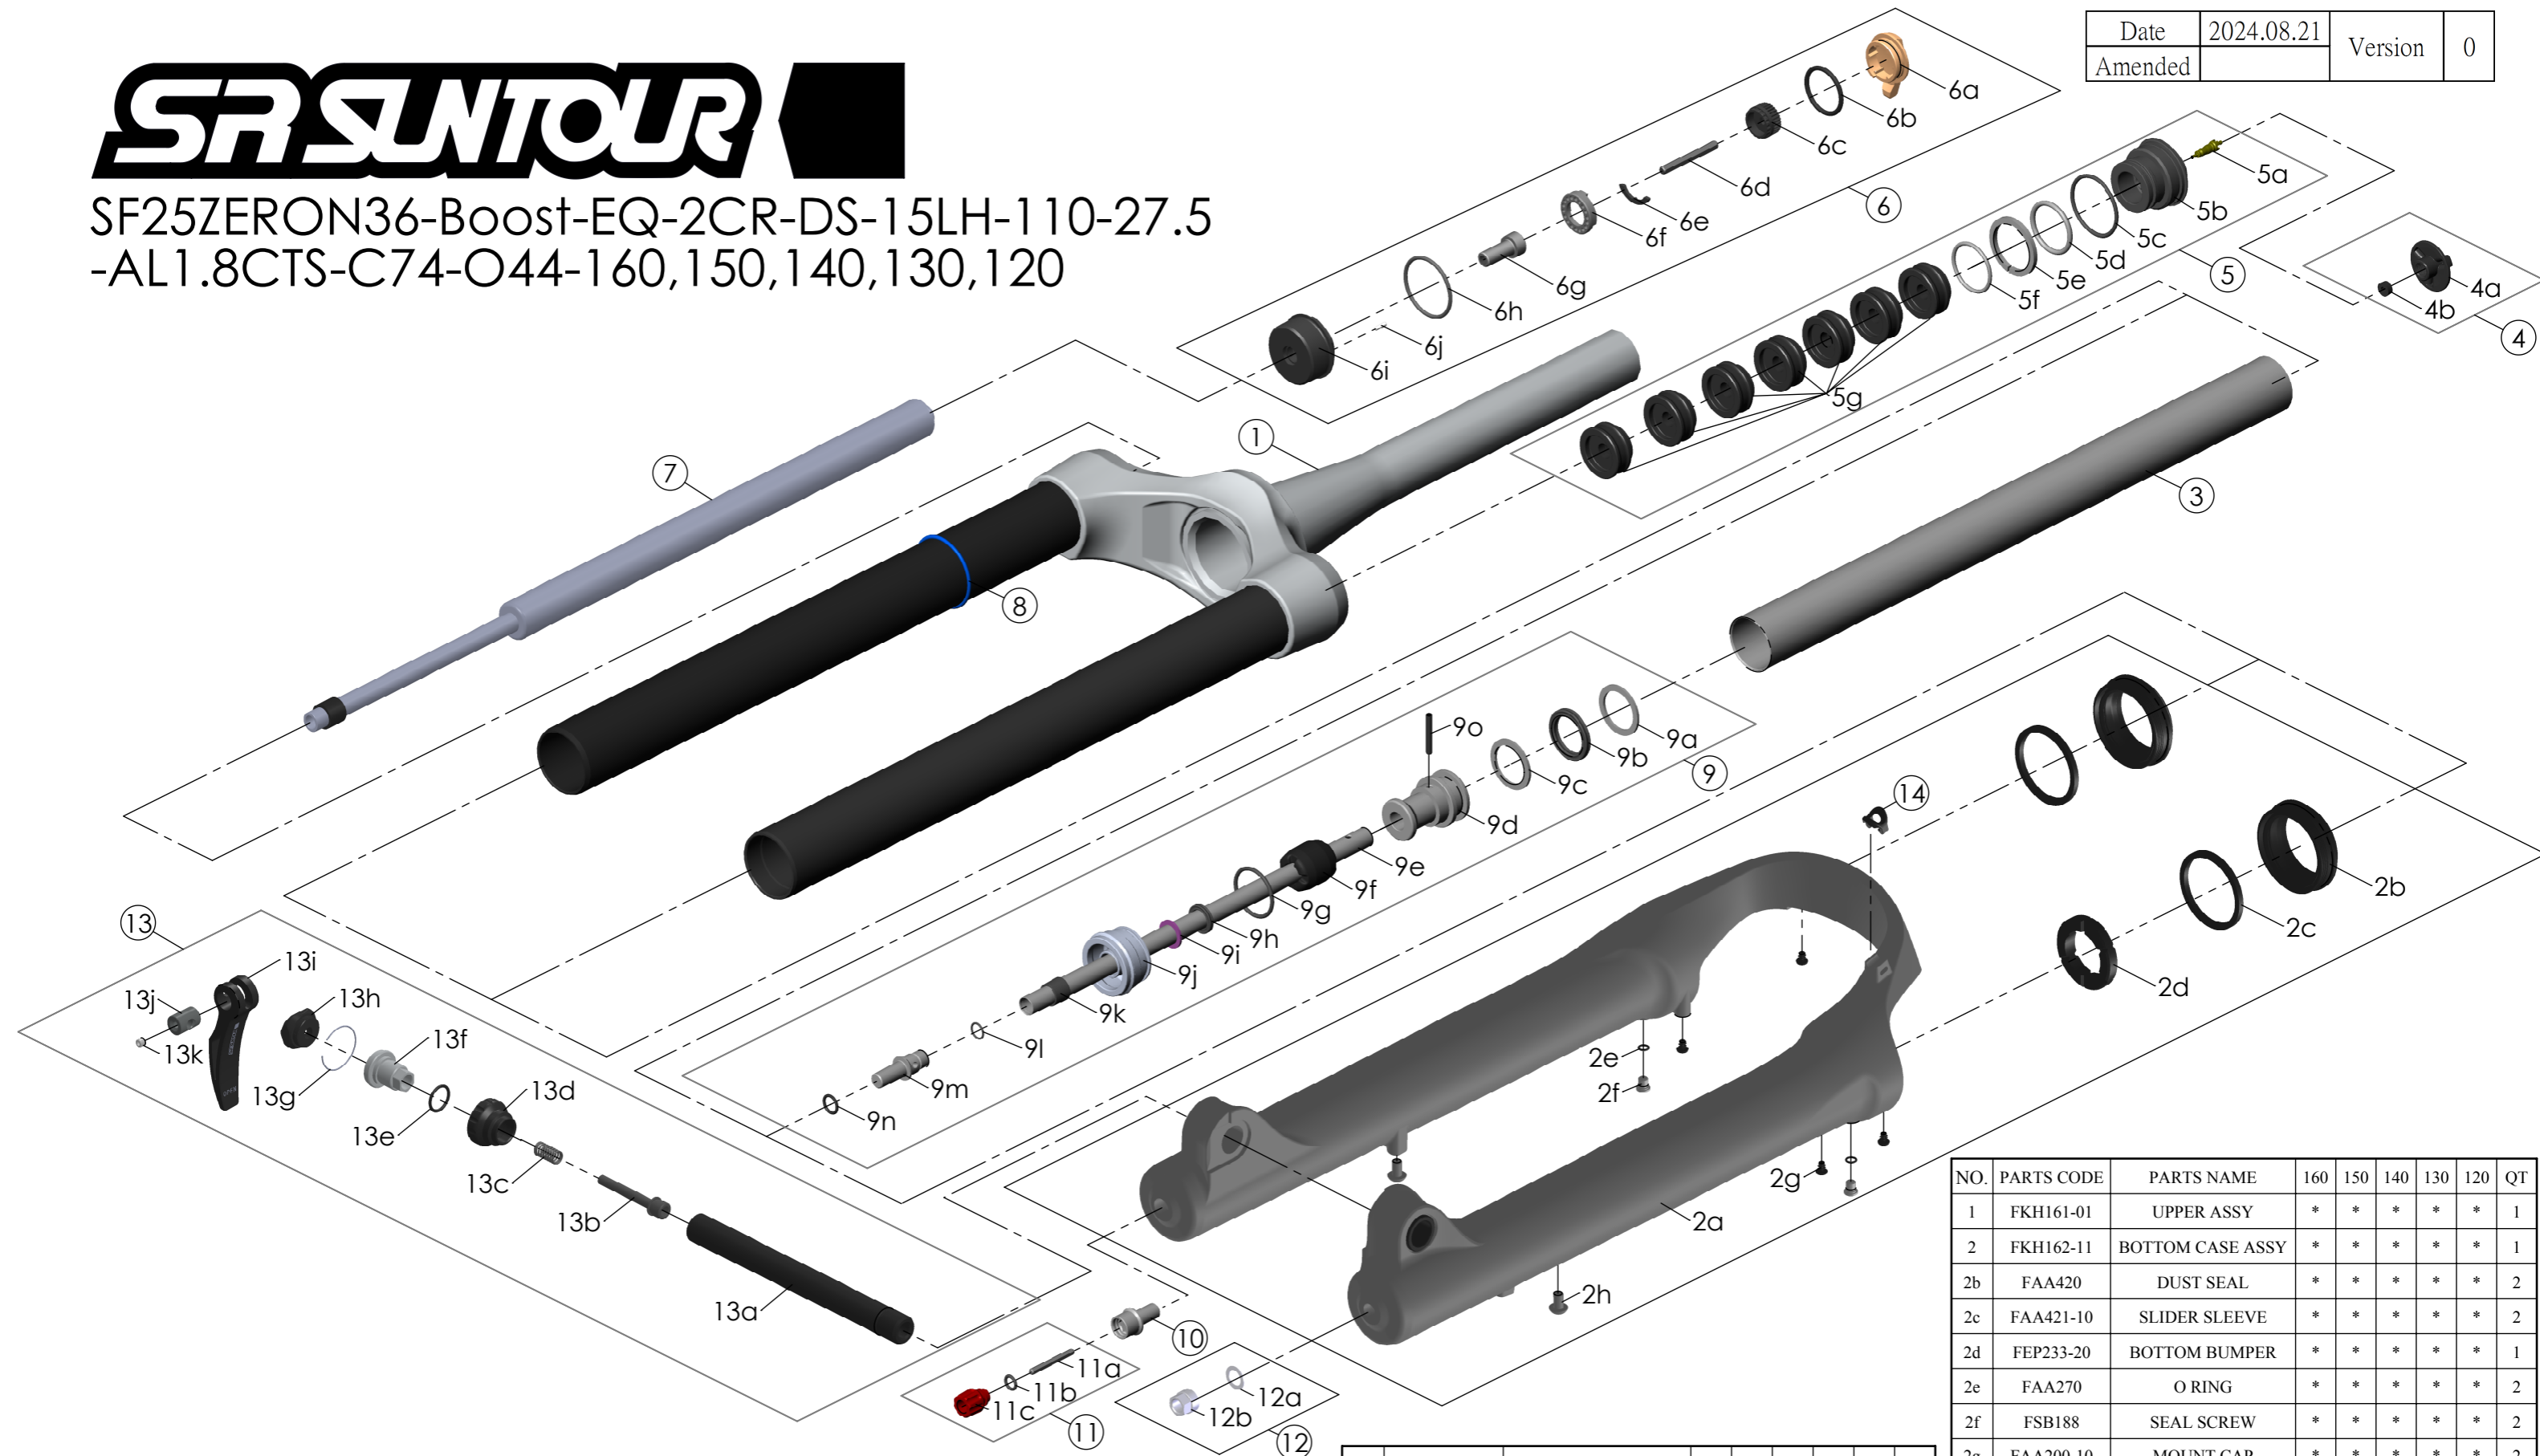

SF25ZERON36-Boost-EQ-2CR-DS-15LH-110-27.5  
-AL1.8CTS-C74-O44-160,150,140,130,120

Date	2024.08.21	Version	0
Amended			

NO.	PARTS CODE	PARTS NAME	160	150	140	130	120	QT
10	FSB058-30	DAMPER FIXING BOLT	*	*	*	*	*	1
11	FKA004-40	REBOUND KNOB ASSY	*	*	*	*	*	1
12	FKA063-03	FIXING NUT SET	*	*	*	*	*	1
13	FKA116-02	15LH-110 AXLE SET	*	*	*	*	*	1
14	FEG034	CABLE CLIP	*	*	*	*	*	1

NO.	PARTS CODE	PARTS NAME	160	150	140	130	120	QT
8	FAA397-40	O RING	*	*	*	*	*	1
9	FKH154-00	SUPPORT TUBE ASSY	*					5
	FKH154-01			*				6
	FKH154-02				*			7
	FKH154-03					*		8
	FKH154-04						*	9

NO.	PARTS CODE	PARTS NAME	160	150	140	130	120	QT
5g	FEG270-10	VOLUME REDUCER	*					3
				*				4
					*			5
6	FKE526-28	LO TOP CAP ASSY	*	*	*	*	*	1
7	FUN200-80	2CR UNIT	*	*	*	*	*	1

NO.	PARTS CODE	PARTS NAME	160	150	140	130	120	QT
1	FKH161-01	UPPER ASSY	*	*	*	*	*	1
2	FKH162-11	BOTTOM CASE ASSY	*	*	*	*	*	1
2b	FAA420	DUST SEAL	*	*	*	*	*	2
2c	FAA421-10	SLIDER SLEEVE	*	*	*	*	*	2
2d	FEP233-20	BOTTOM BUMPER	*	*	*	*	*	1
2e	FAA270	O RING	*	*	*	*	*	2
2f	FSB188	SEAL SCREW	*	*	*	*	*	2
2g	FAA200-10	MOUNT CAP	*	*	*	*	*	2
2h	FSB203	FIXING BOLT	*	*	*	*	*	2
3	FPE099-01	Air Cylinder	*	*	*	*	*	1
4	FKE595	VALVE CAP ASSY	*	*	*	*	*	1
5	FKE594	AIR CAP ASSY	*					1
	FKE579-10			*				1
	FKE579-20				*			1
	FKE579-30					*		1
	FKE627-40						*	1